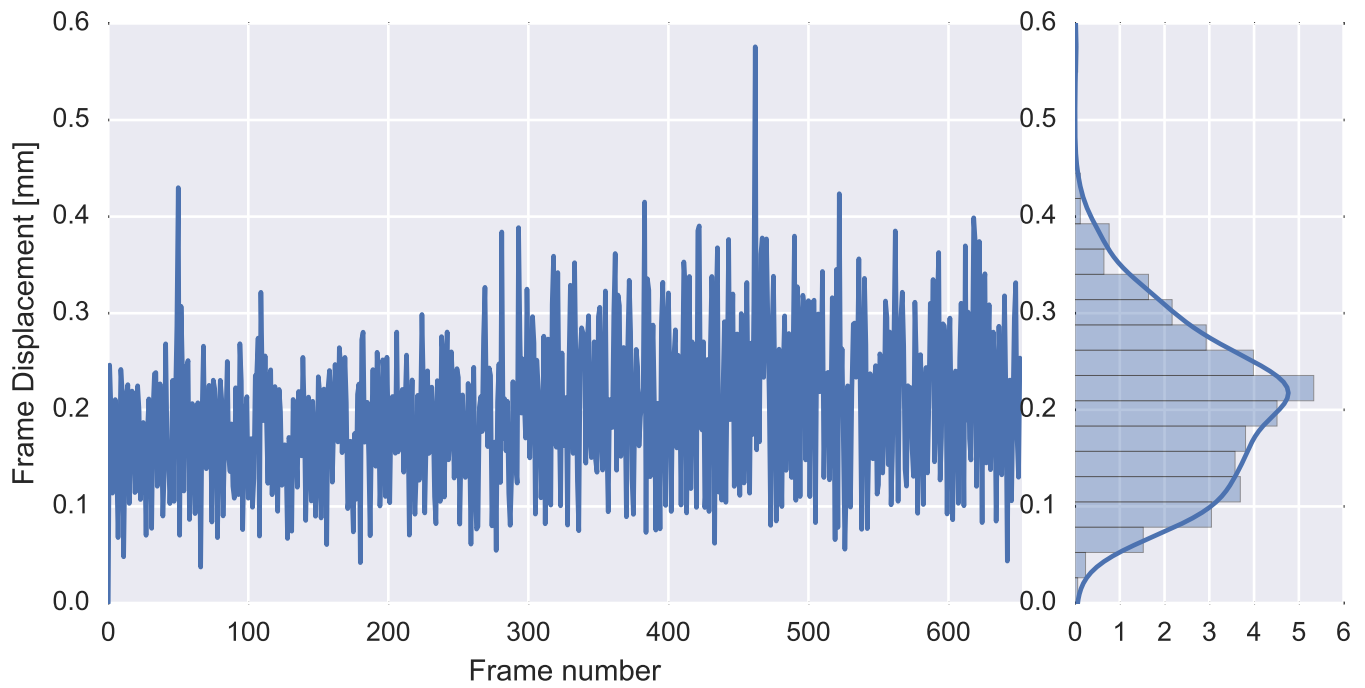

Mean EPI

Brain mask

tSNR

motion

fieldmap correction

coregistration