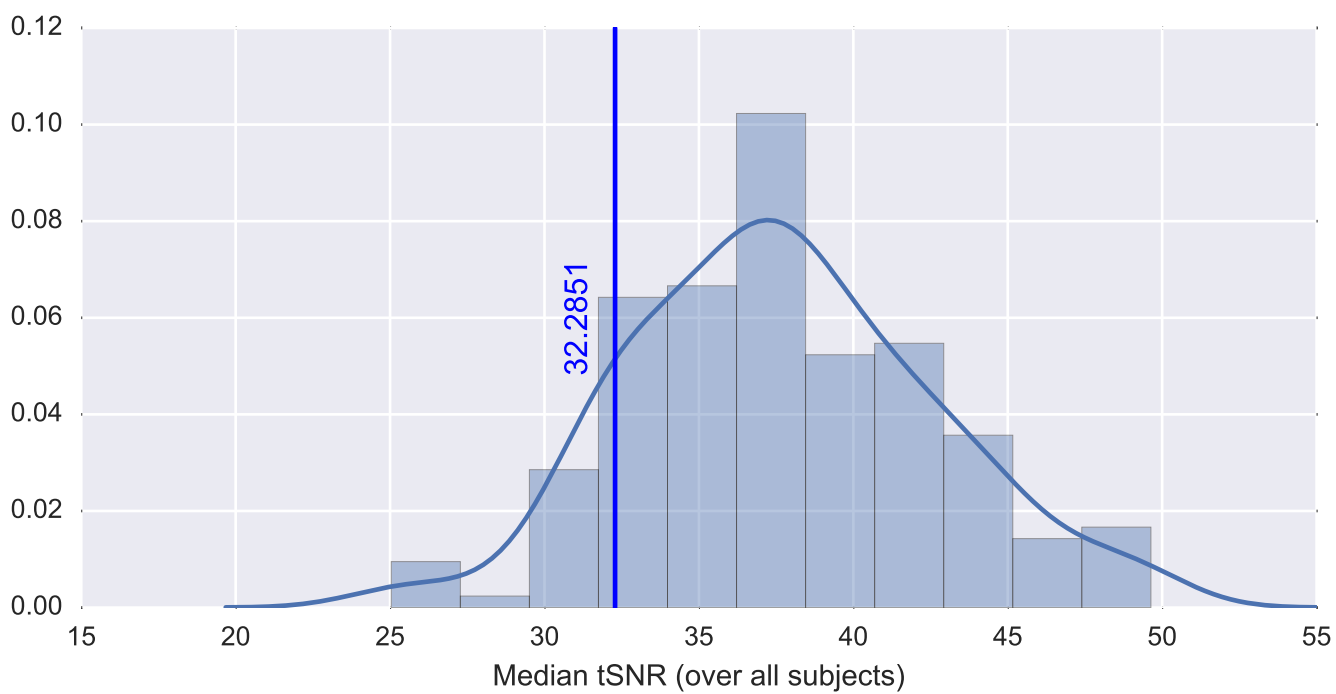

Mean EPI

Brain mask

tSNR

motion

fieldmap correction

coregistration