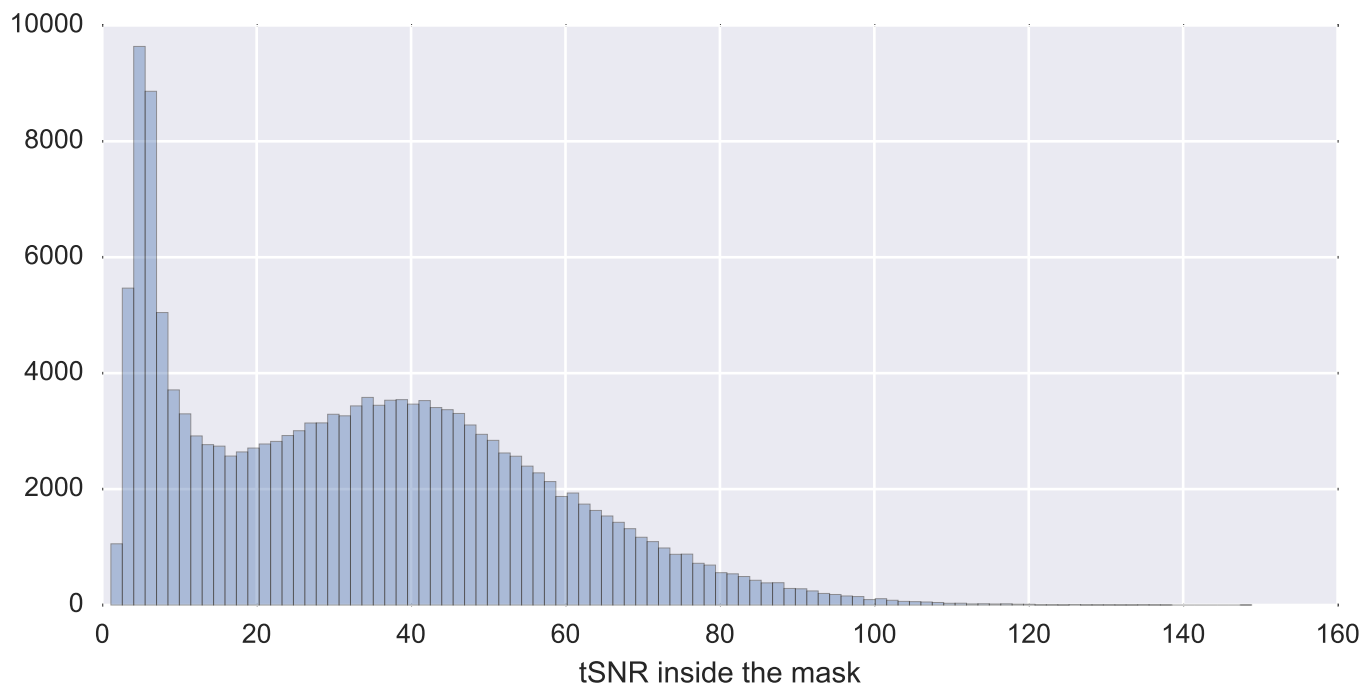

Mean EPI

Brain mask

tSNR

motion

fieldmap correction

coregistration