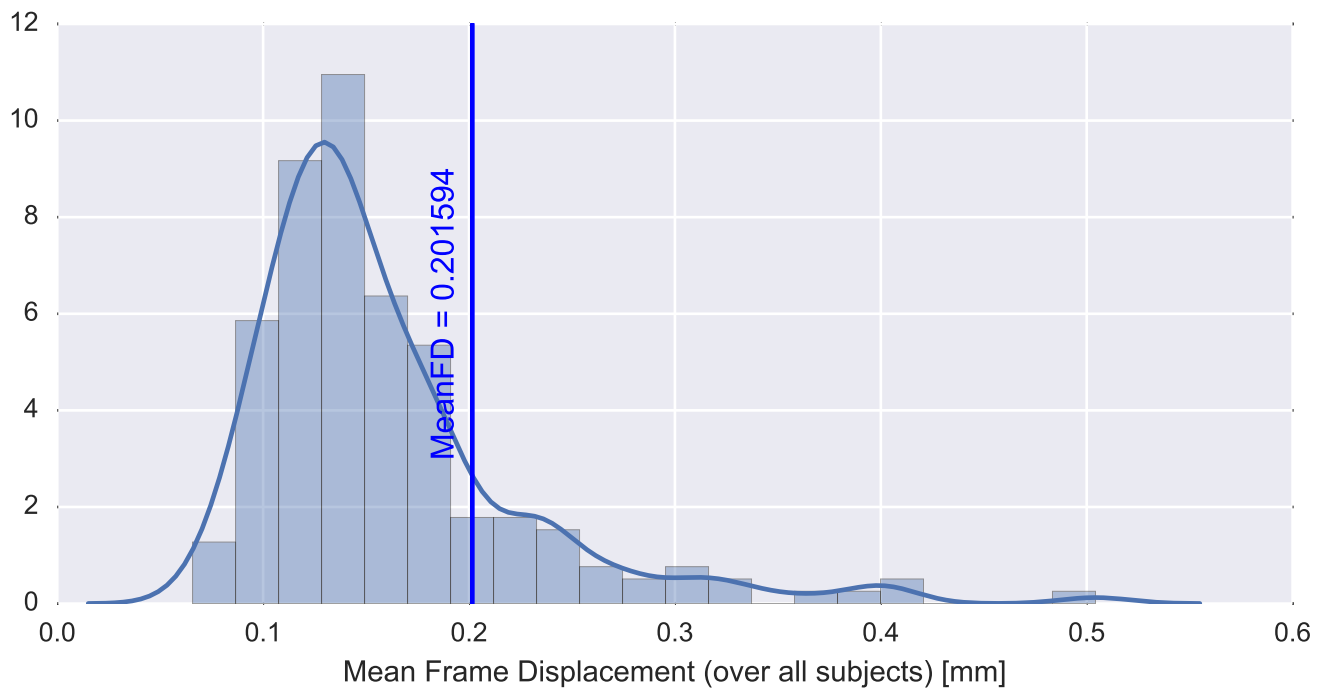

Mean EPI

Brain mask

tSNR

motion

fieldmap correction

coregistration