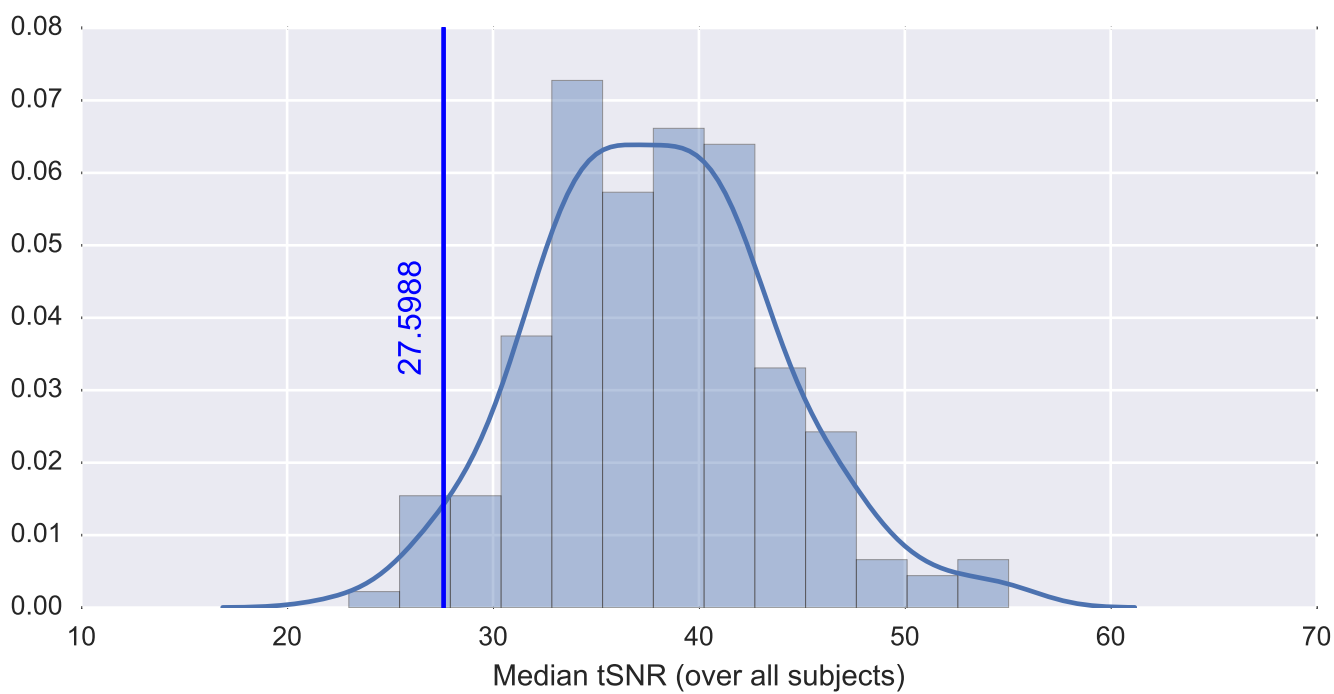

Mean EPI

Brain mask

tSNR

motion

fieldmap correction

coregistration