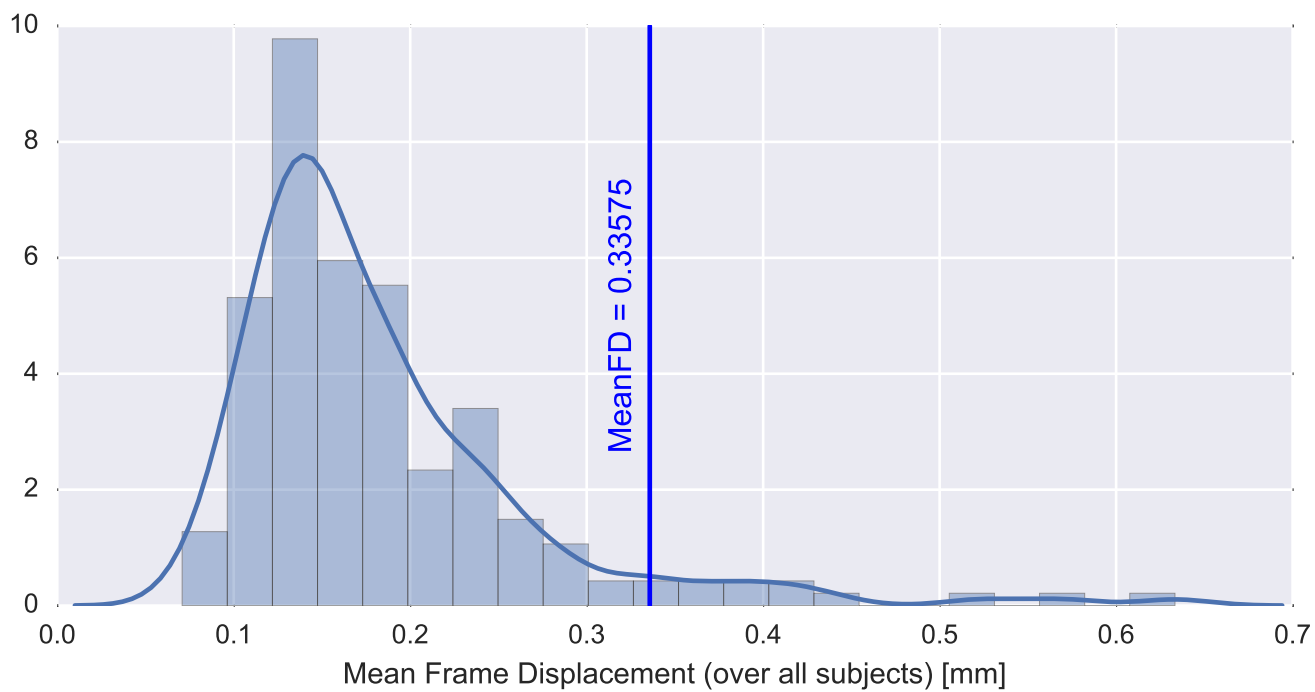

Mean EPI

Brain mask

tSNR

motion

fieldmap correction

coregistration