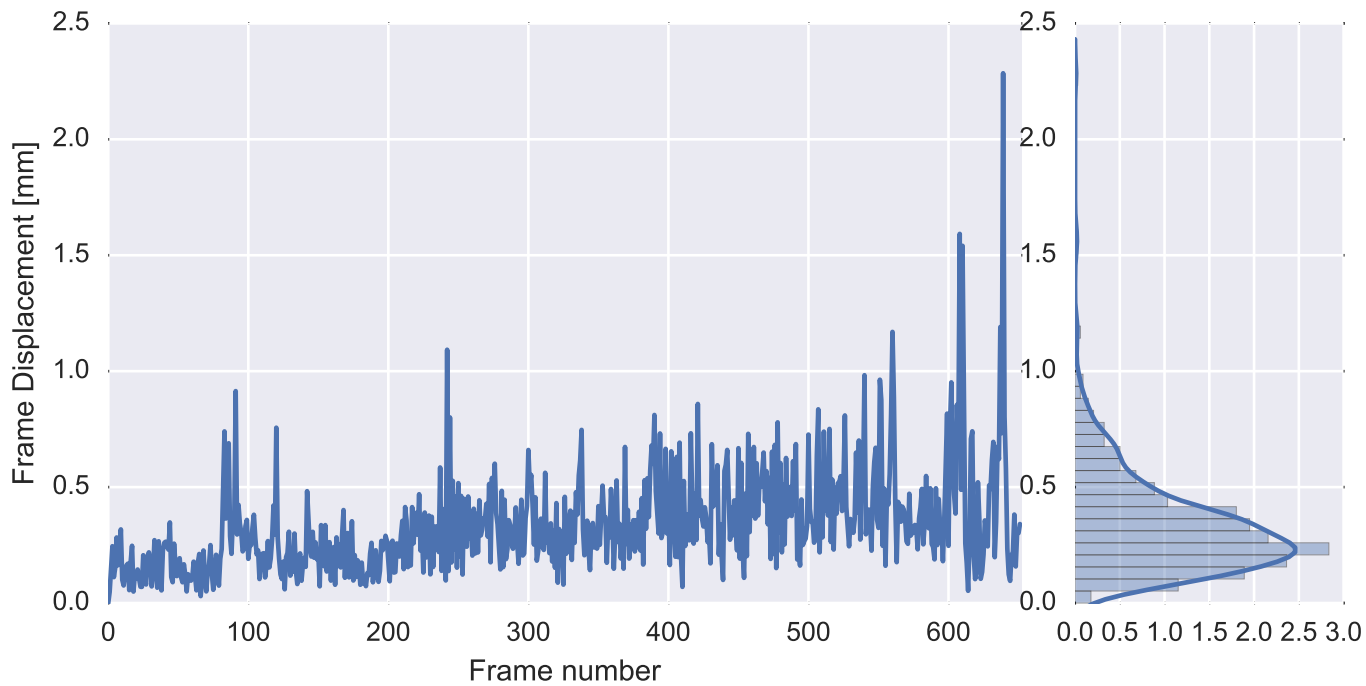

Mean EPI

Brain mask

tSNR

motion

fieldmap correction

coregistration