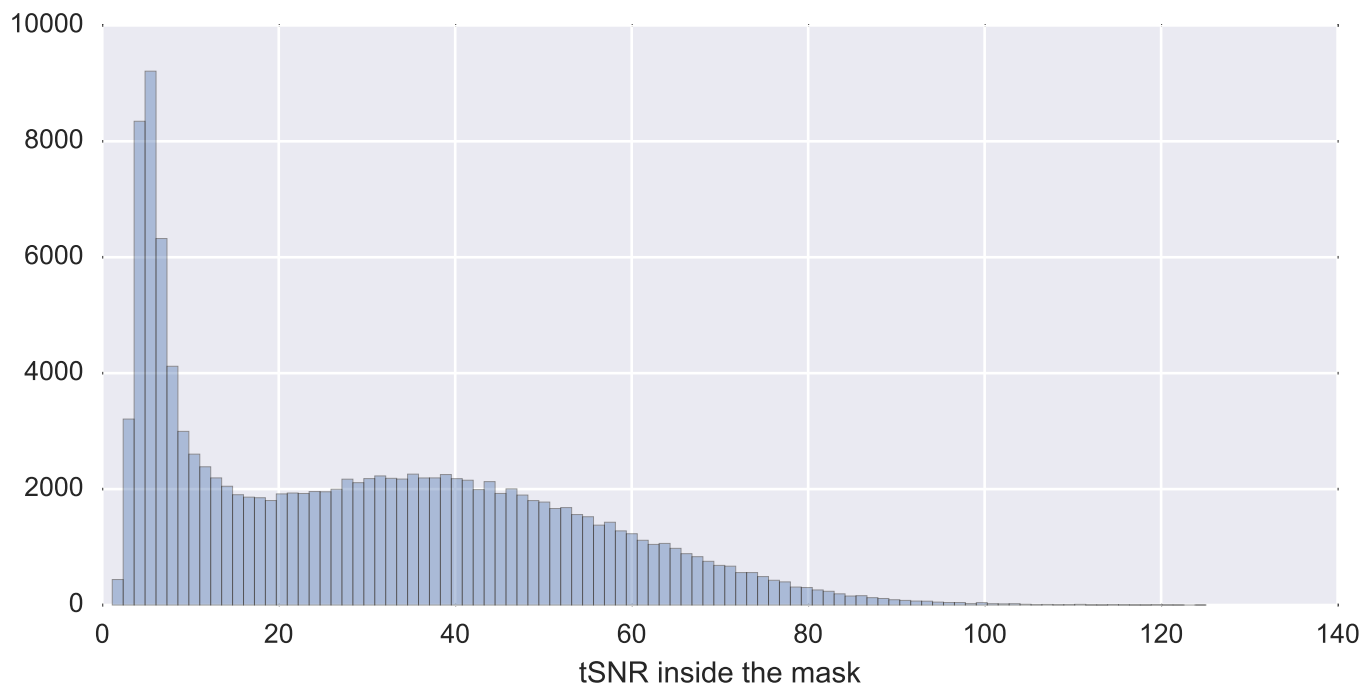

Mean EPI

Brain mask

tSNR

motion

fieldmap correction

coregistration