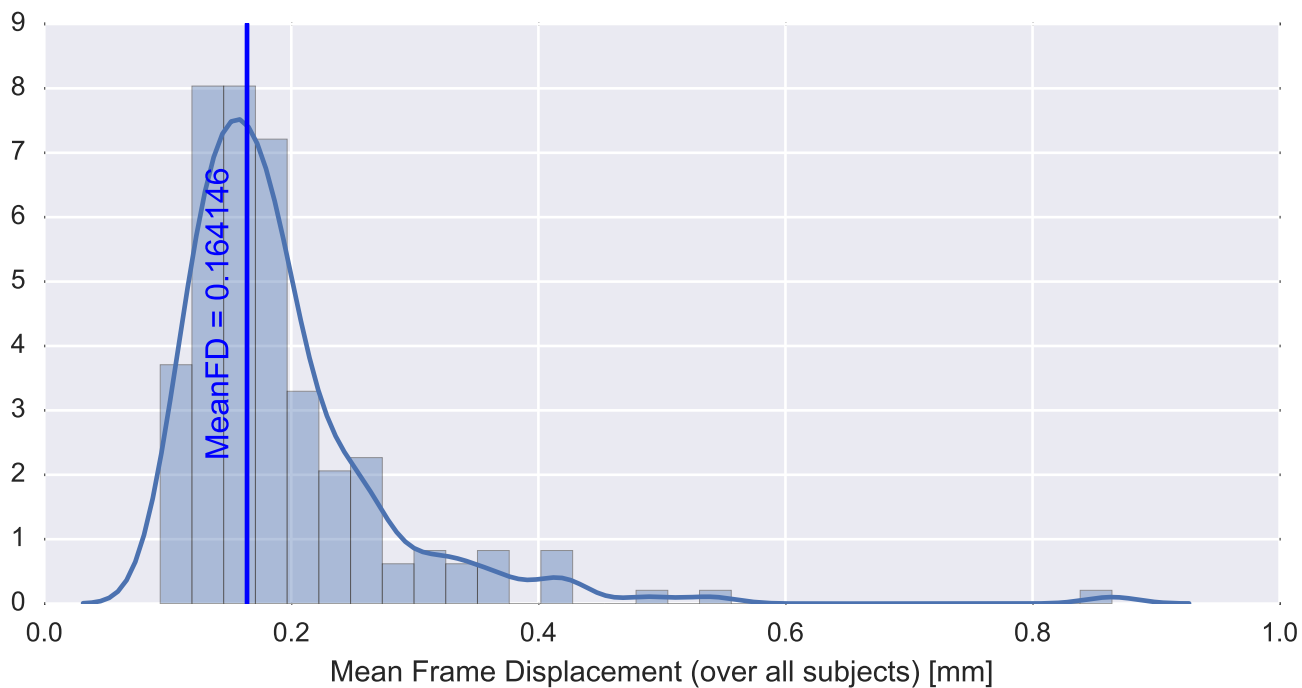

Mean EPI

Brain mask

tSNR

motion

fieldmap correction

coregistration