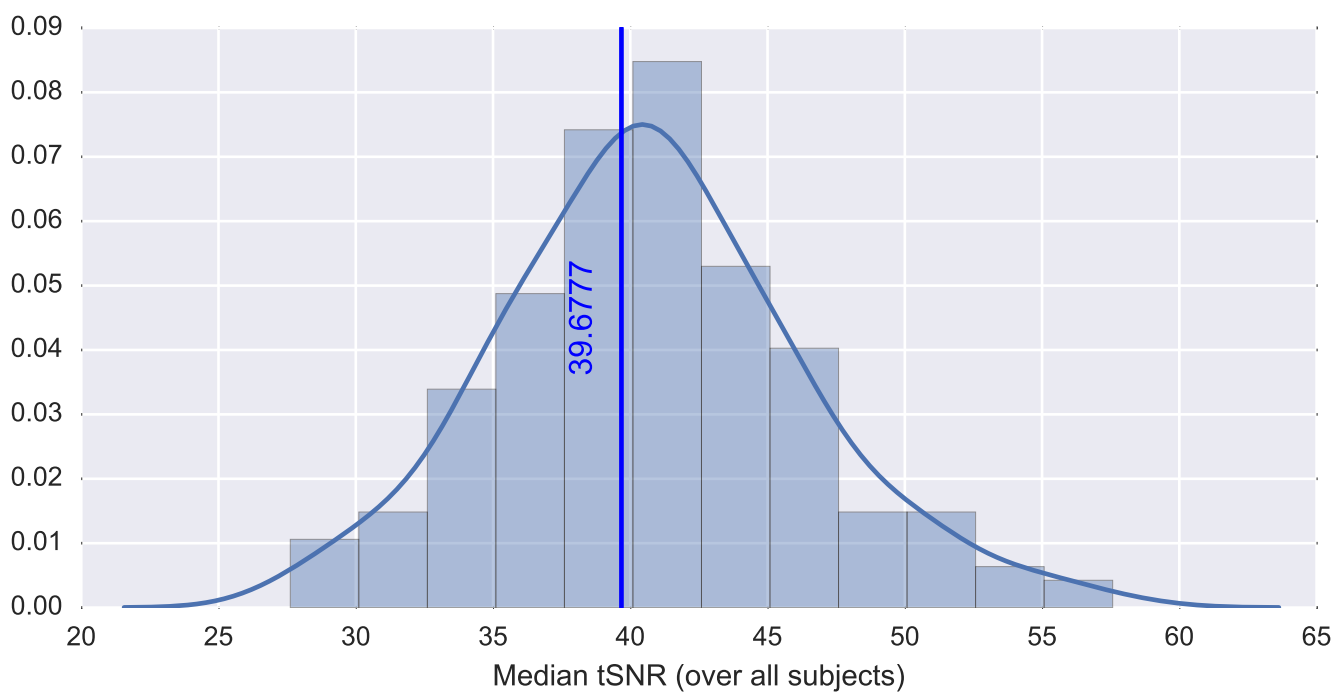

Mean EPI

Brain mask

tSNR

motion

fieldmap correction

coregistration