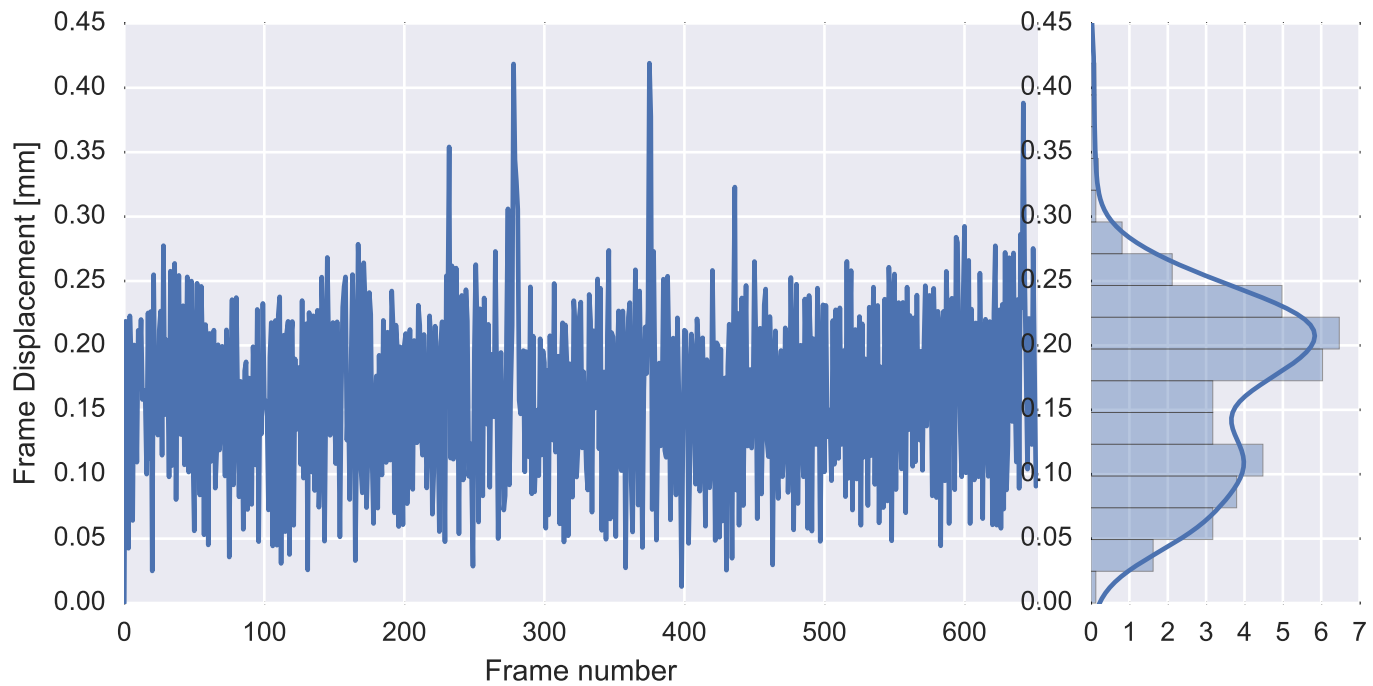

Mean EPI

Brain mask

tSNR

motion

fieldmap correction

coregistration