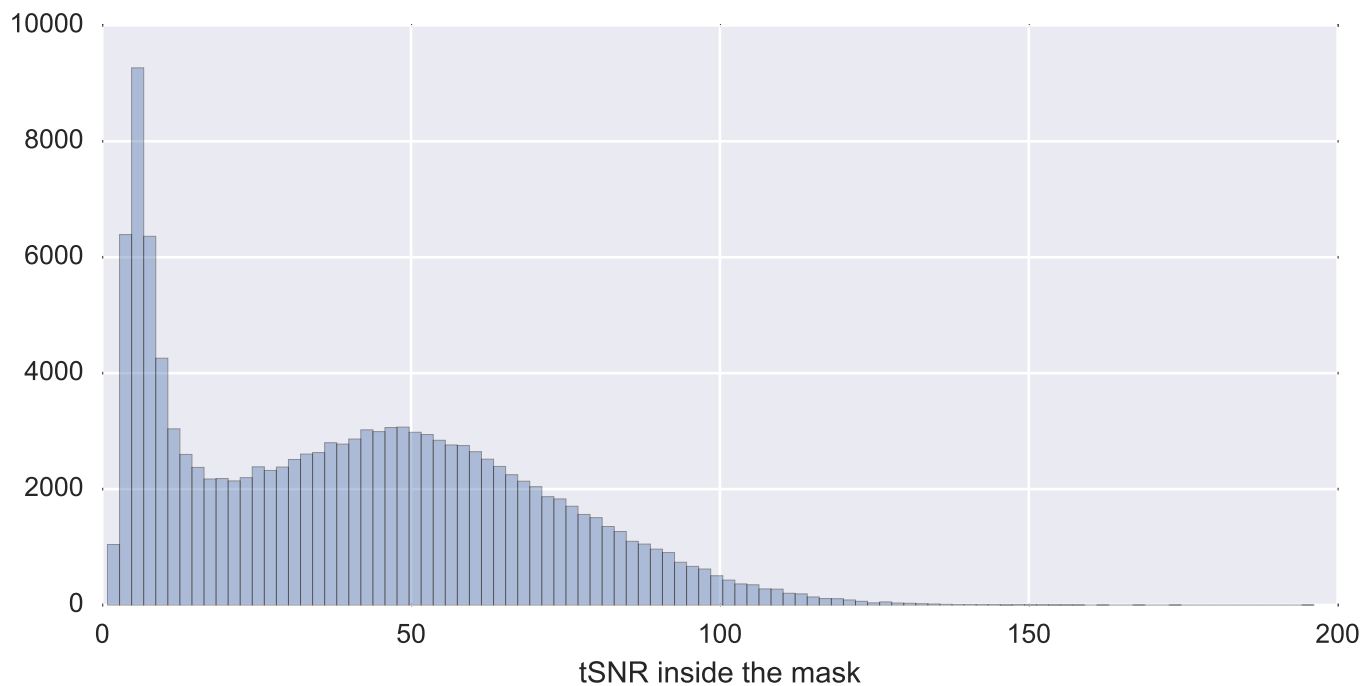

Mean EPI

Brain mask

tSNR

motion

fieldmap correction

coregistration