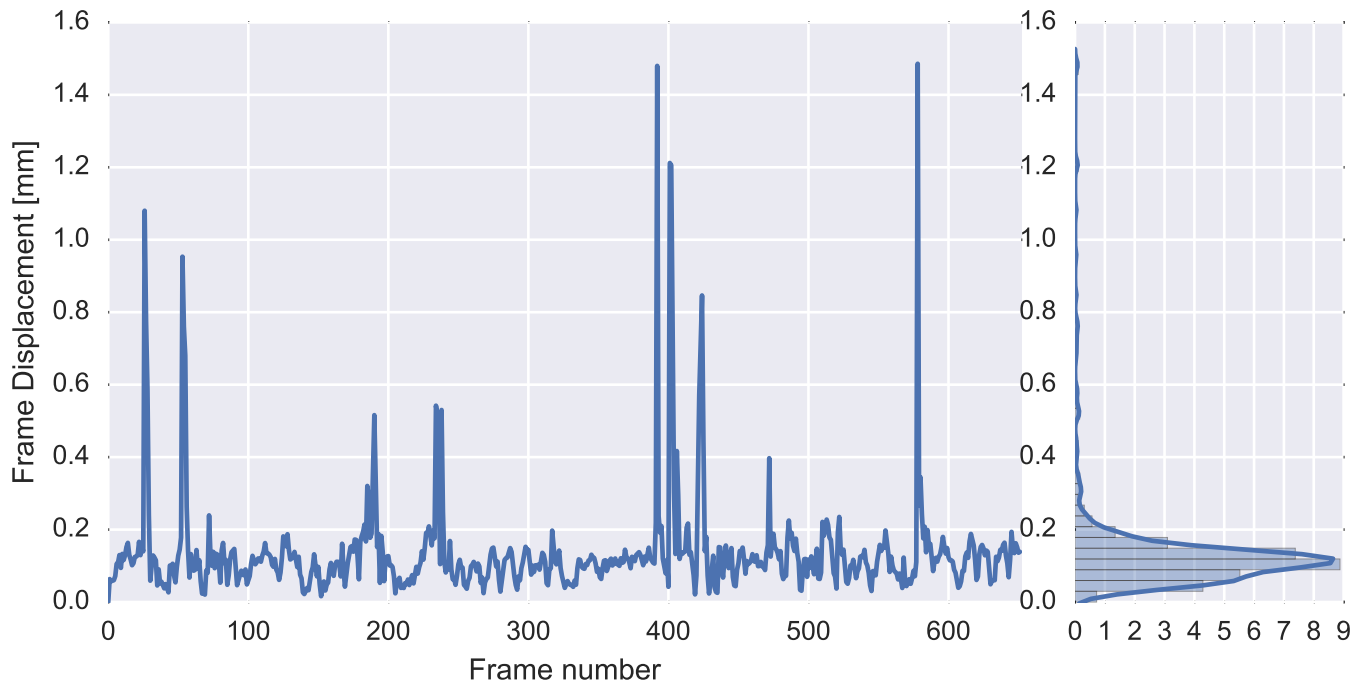

Mean EPI

Brain mask

tSNR

motion

fieldmap correction

coregistration