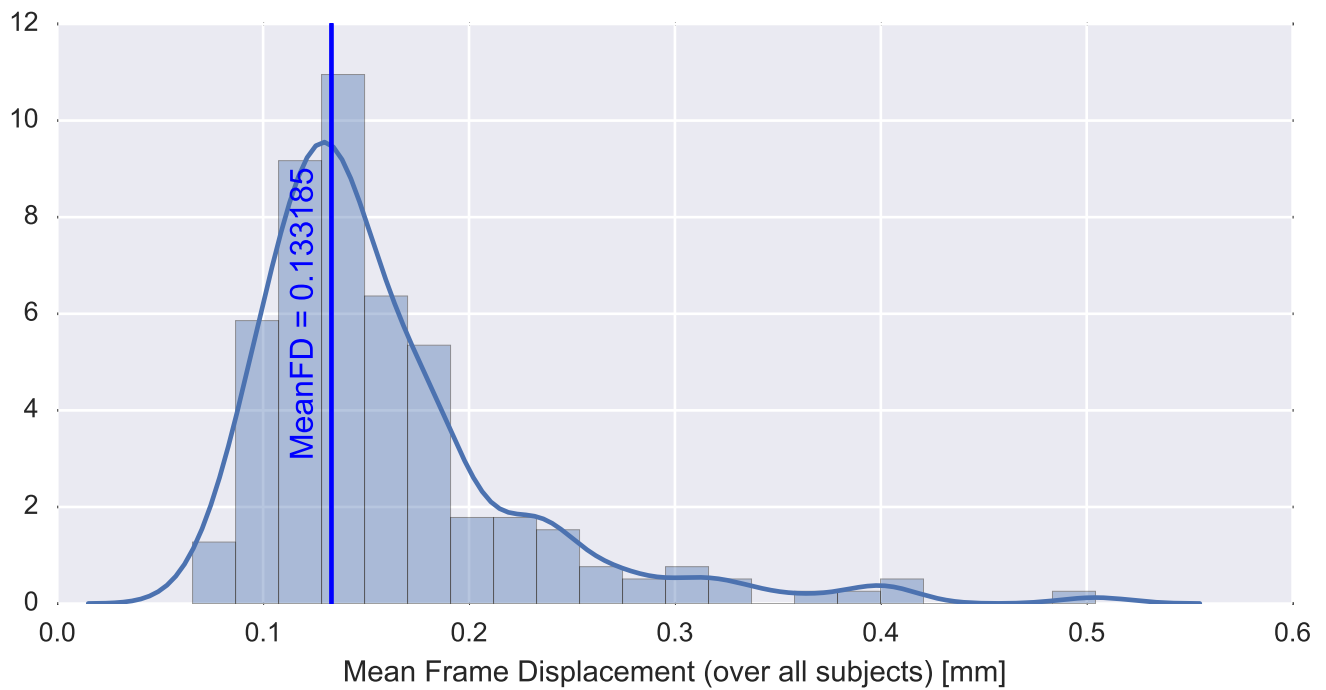

Mean EPI

Brain mask

tSNR

motion

fieldmap correction

coregistration