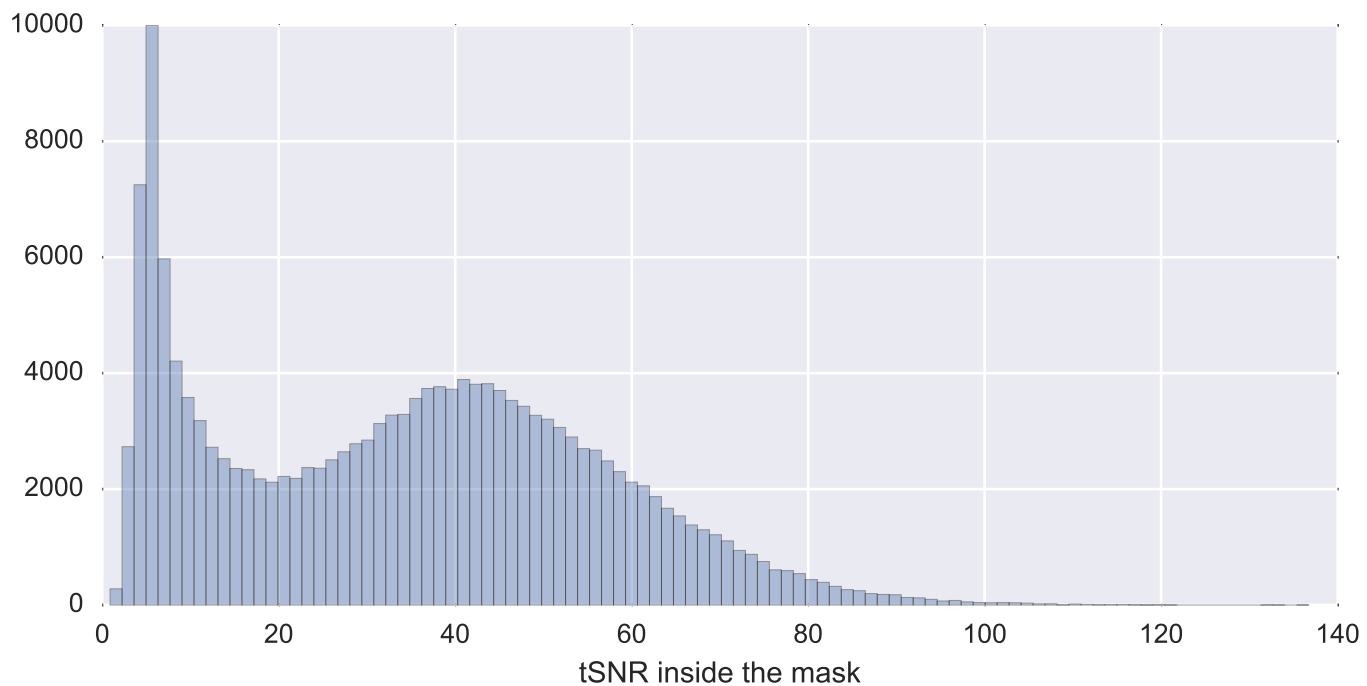

Mean EPI

Brain mask

tSNR

motion

fieldmap correction

coregistration