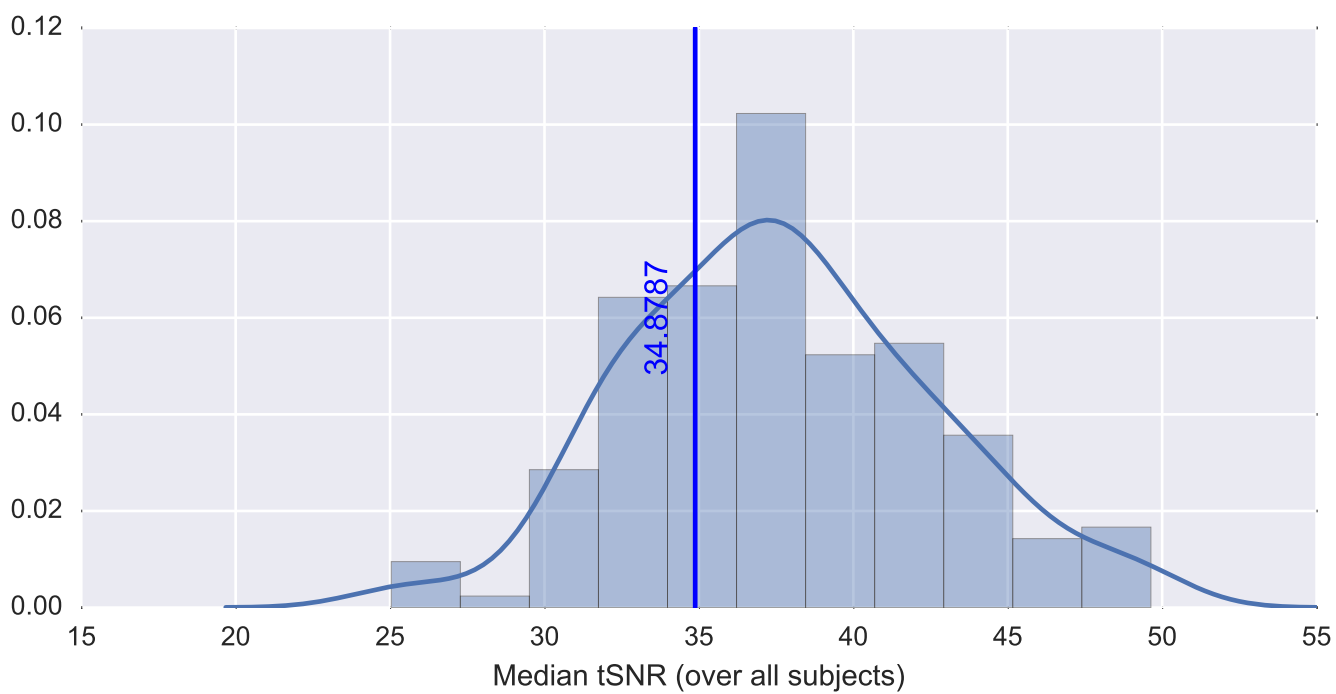

Mean EPI

Brain mask

tSNR

motion

fieldmap correction

coregistration