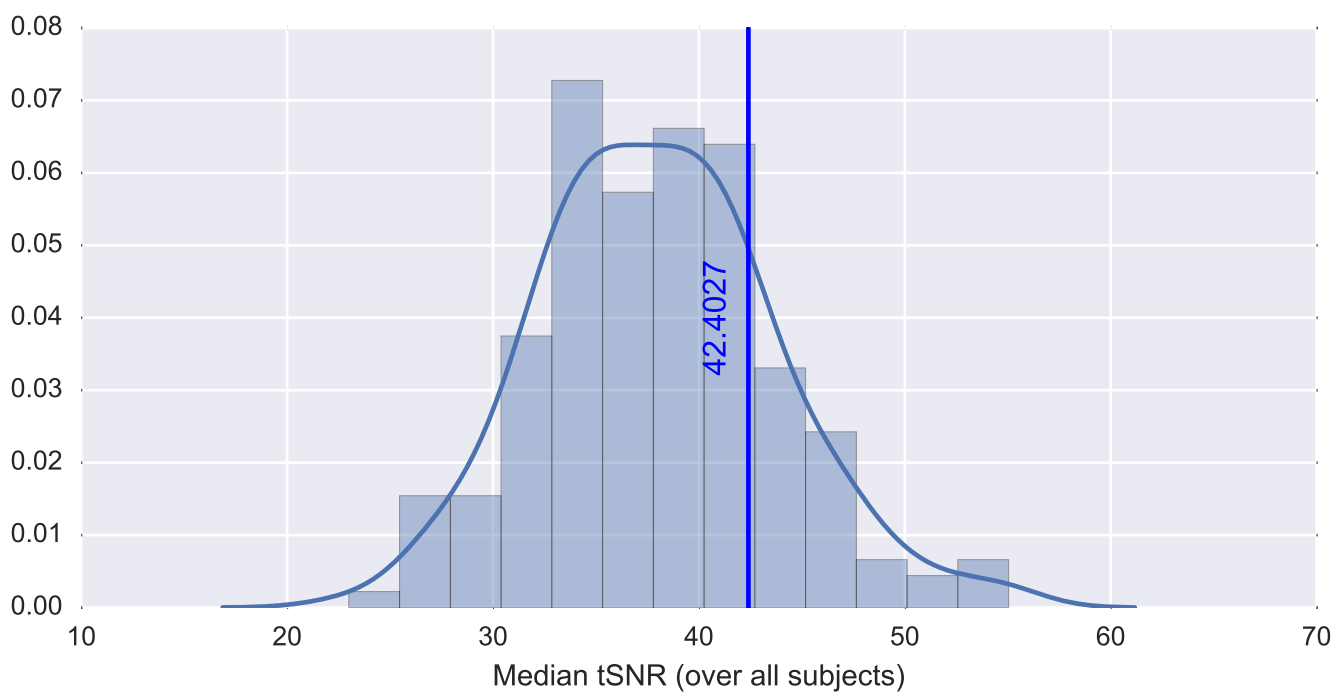

Brain mask

tSNR

motion

fieldmap correction

coregistration