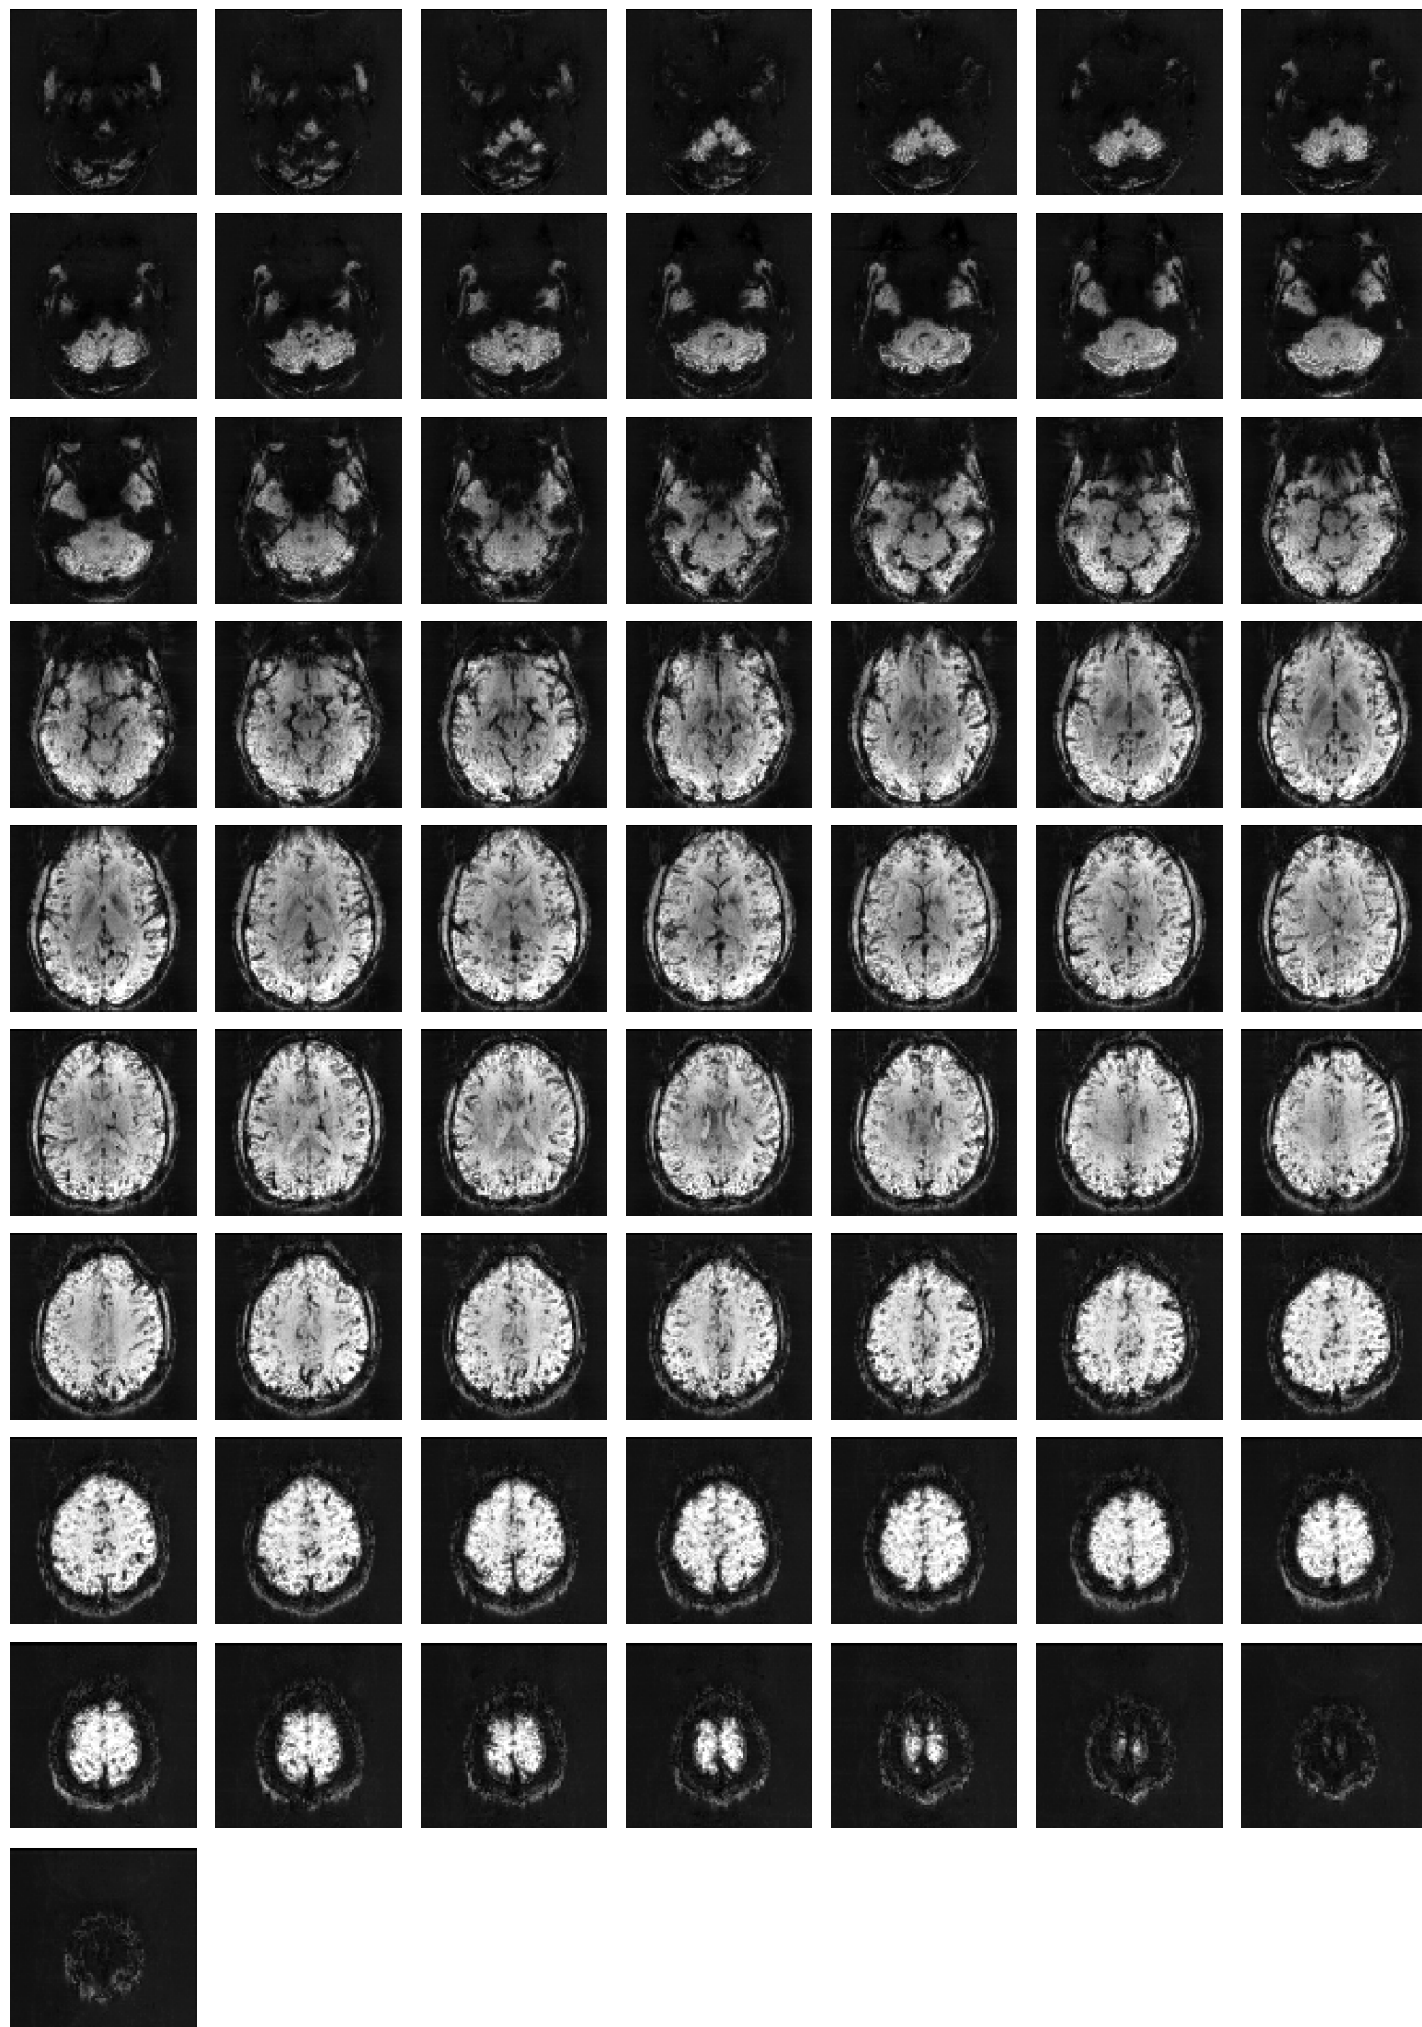

Brain mask

tSNR

motion

fieldmap correction

coregistration