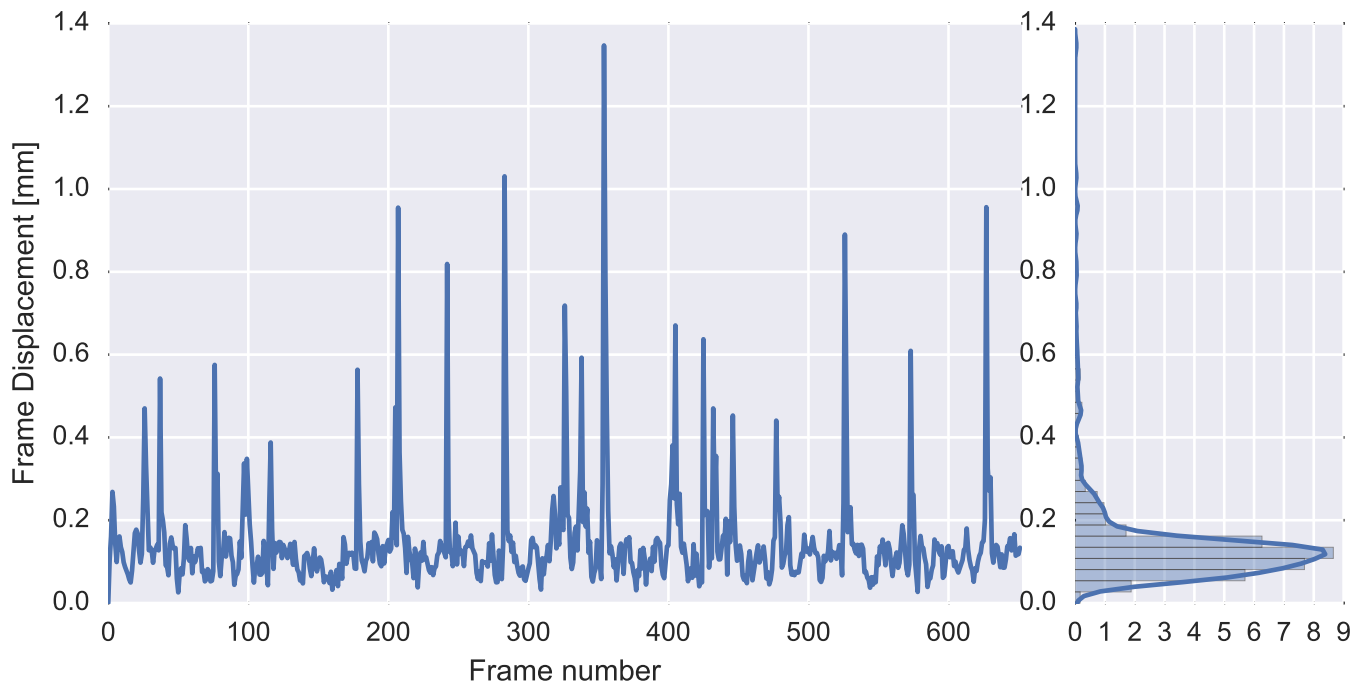

Brain mask

tSNR

motion

fieldmap correction

coregistration