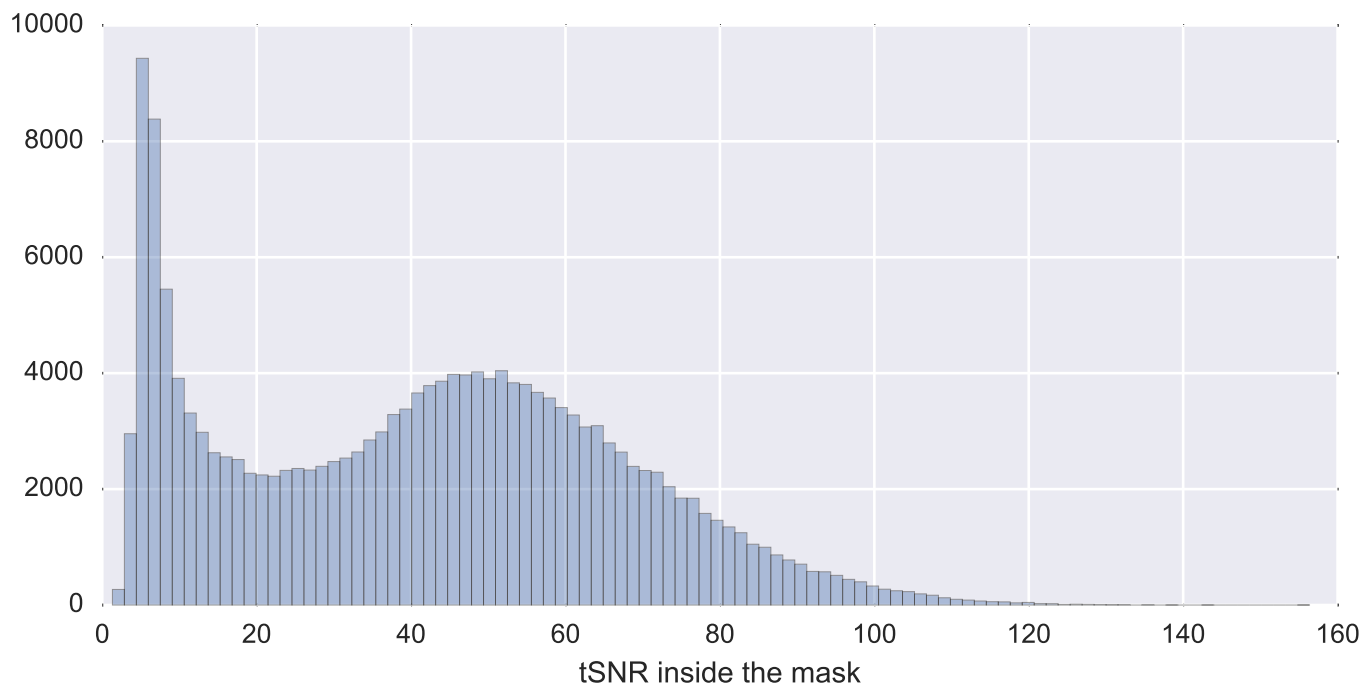

Brain mask

tSNR

motion

fieldmap correction

coregistration