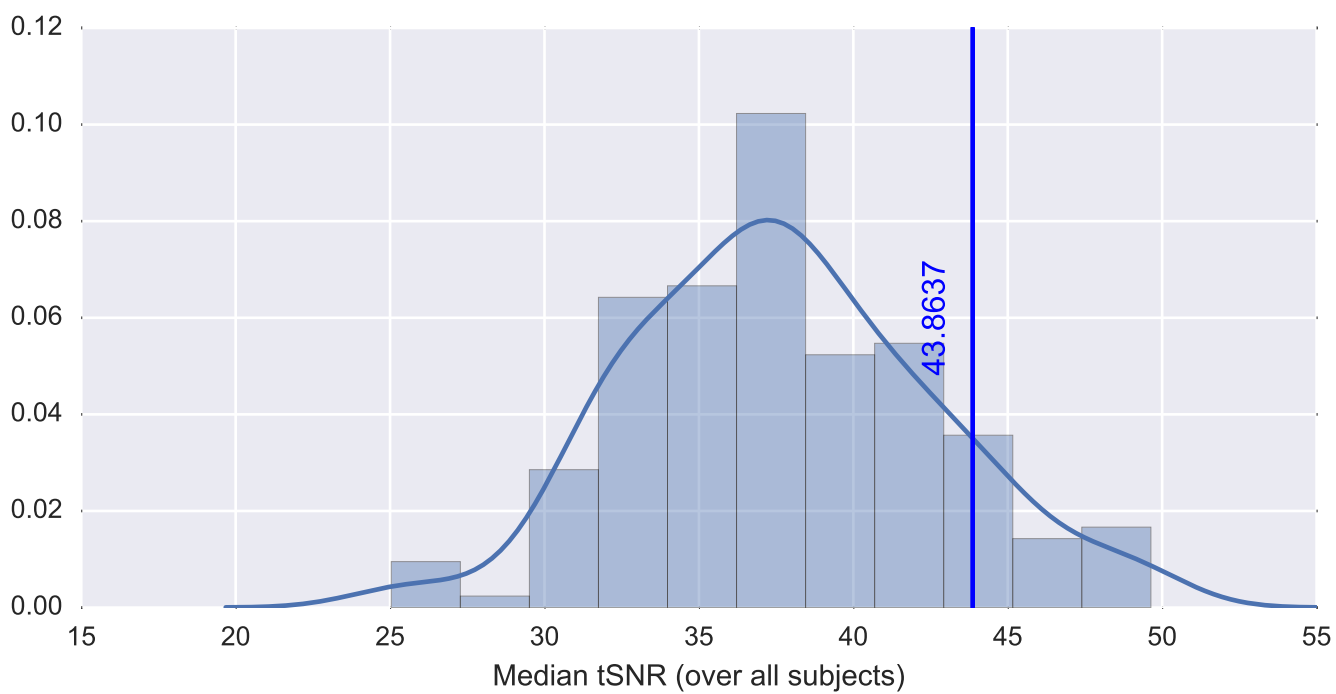

Brain mask

tSNR

motion

fieldmap correction

coregistration