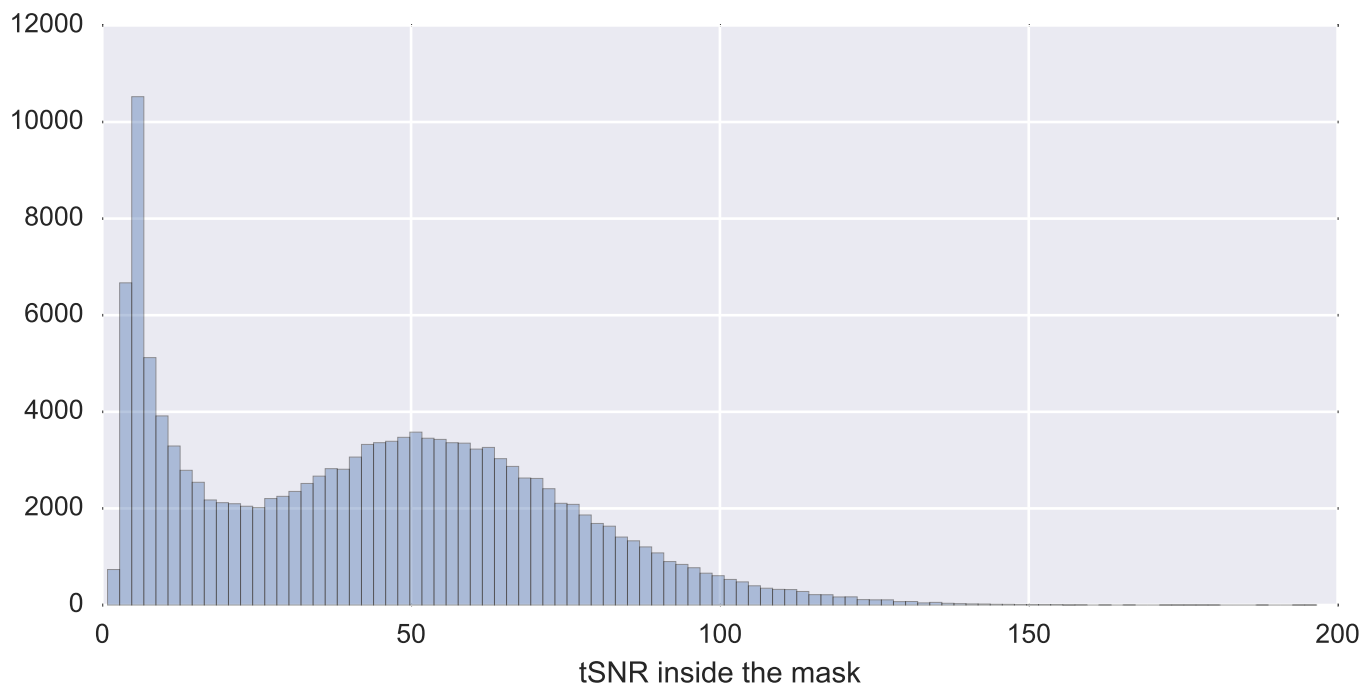

Brain mask

tSNR

motion

fieldmap correction

coregistration