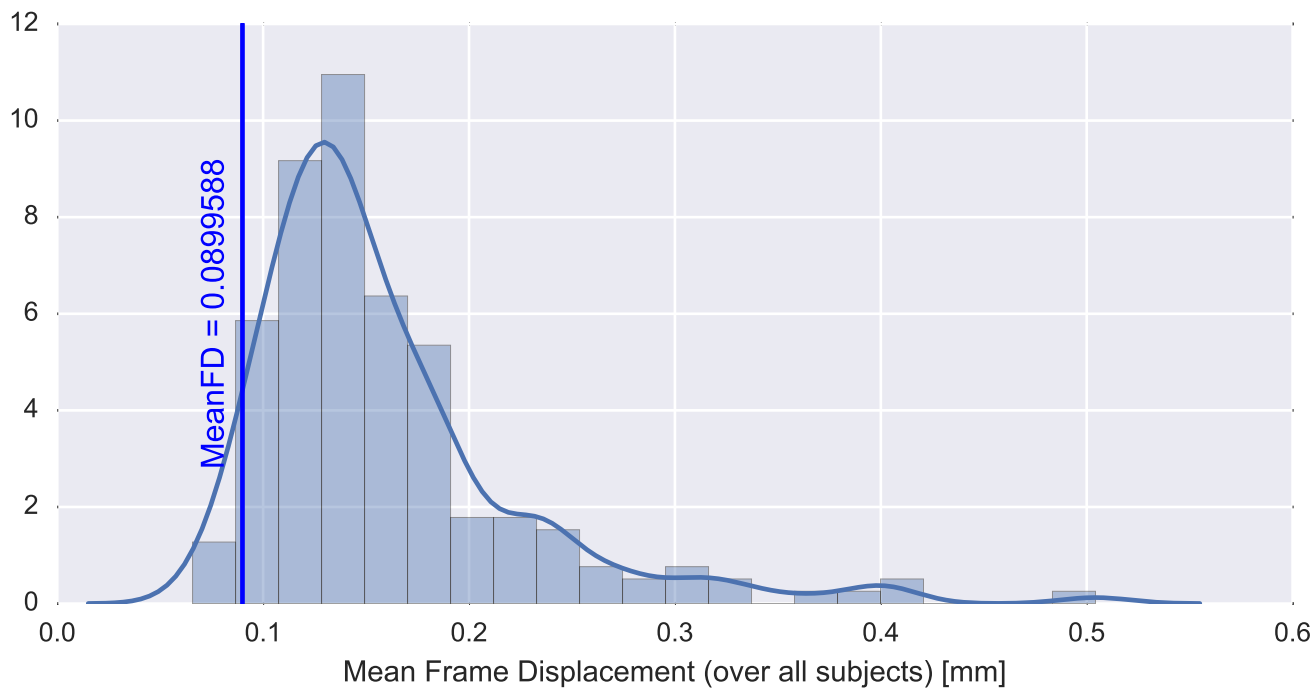

Brain mask

tSNR

motion

fieldmap correction

coregistration