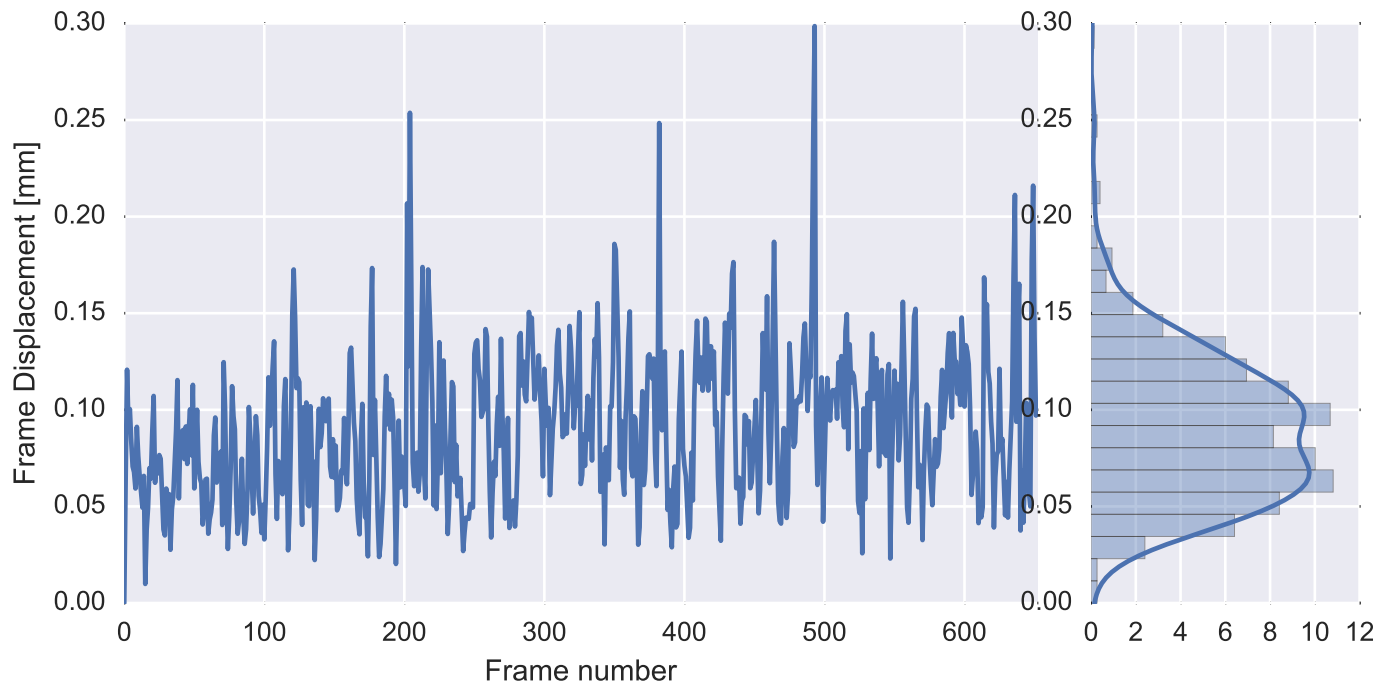

Brain mask

tSNR

motion

fieldmap correction

coregistration