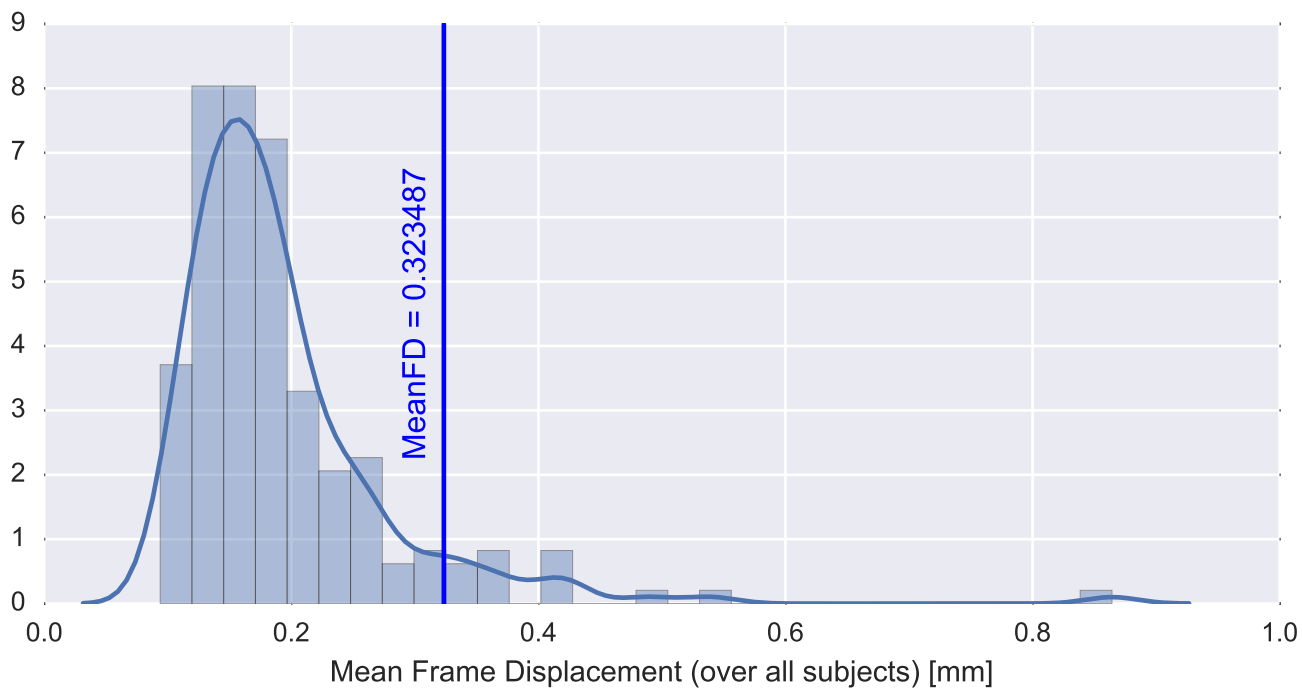

Mean EPI

Brain mask

tSNR

motion

fieldmap correction

coregistration