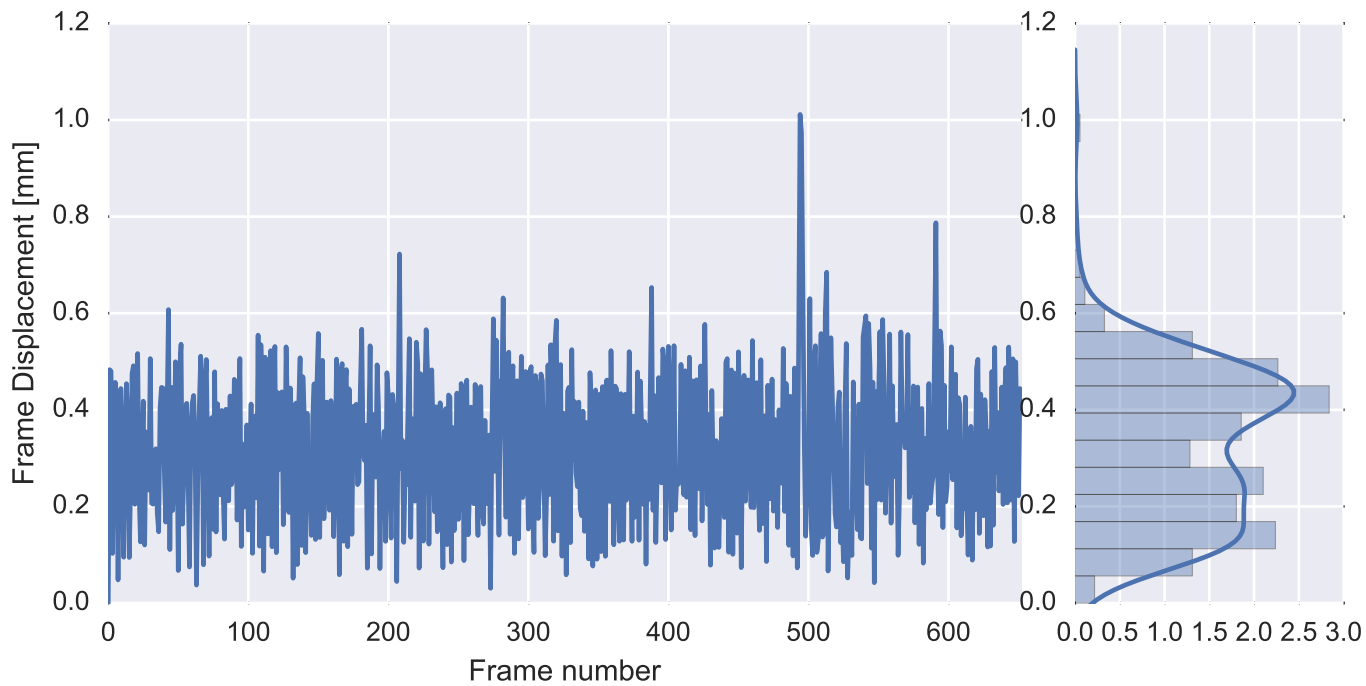

Mean EPI

Brain mask

tSNR

motion

fieldmap correction

coregistration