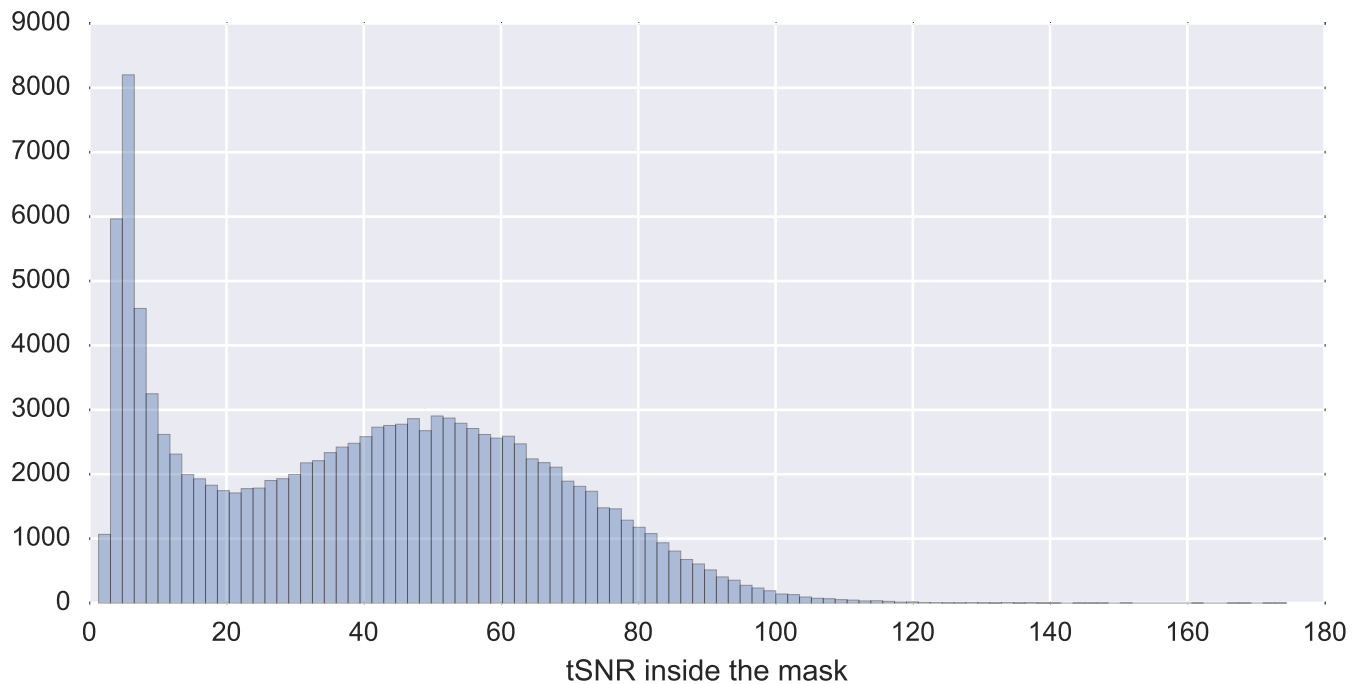

Mean EPI

Brain mask

tSNR

motion

fieldmap correction

coregistration