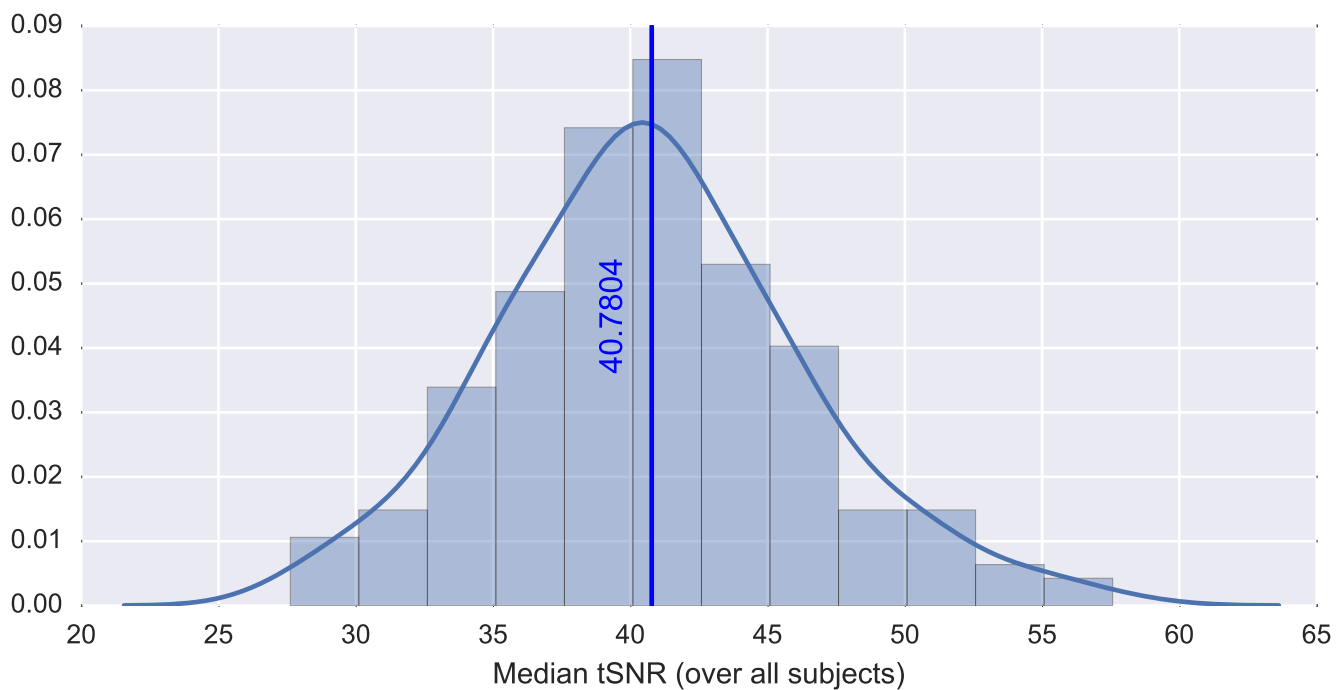

Mean EPI

Brain mask

tSNR

motion

fieldmap correction

coregistration