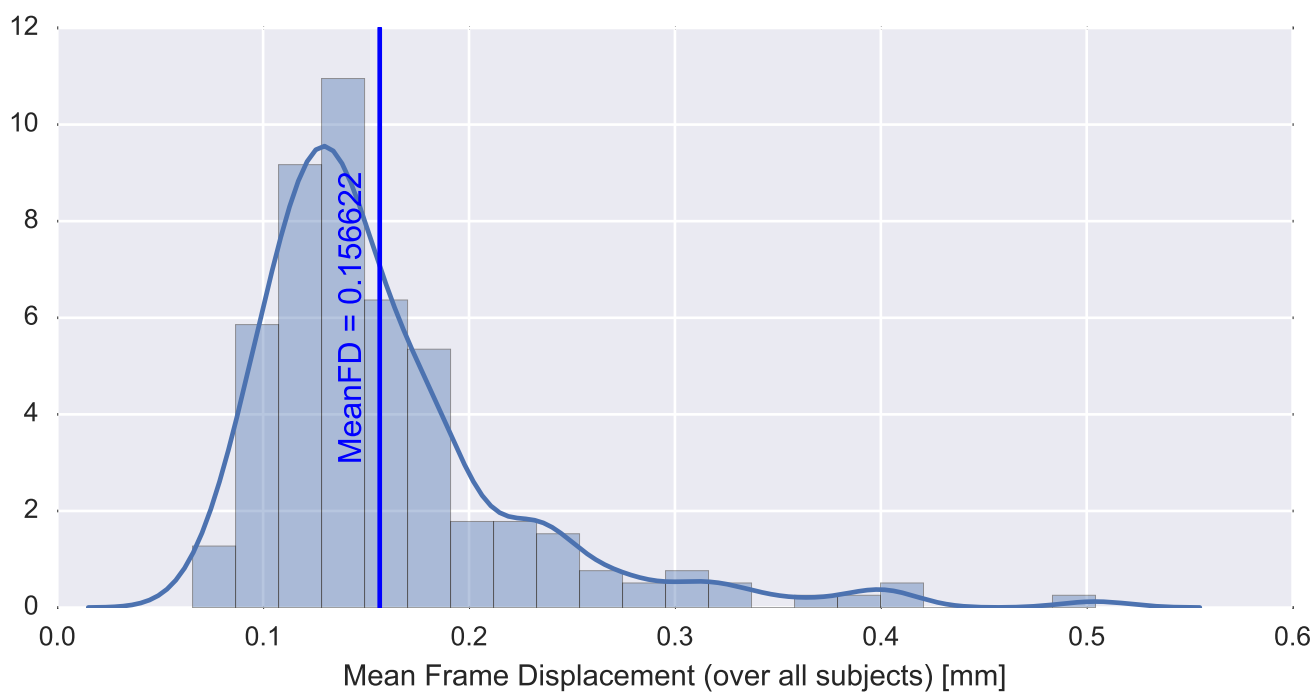

Mean EPI

Brain mask

tSNR

motion

fieldmap correction

coregistration