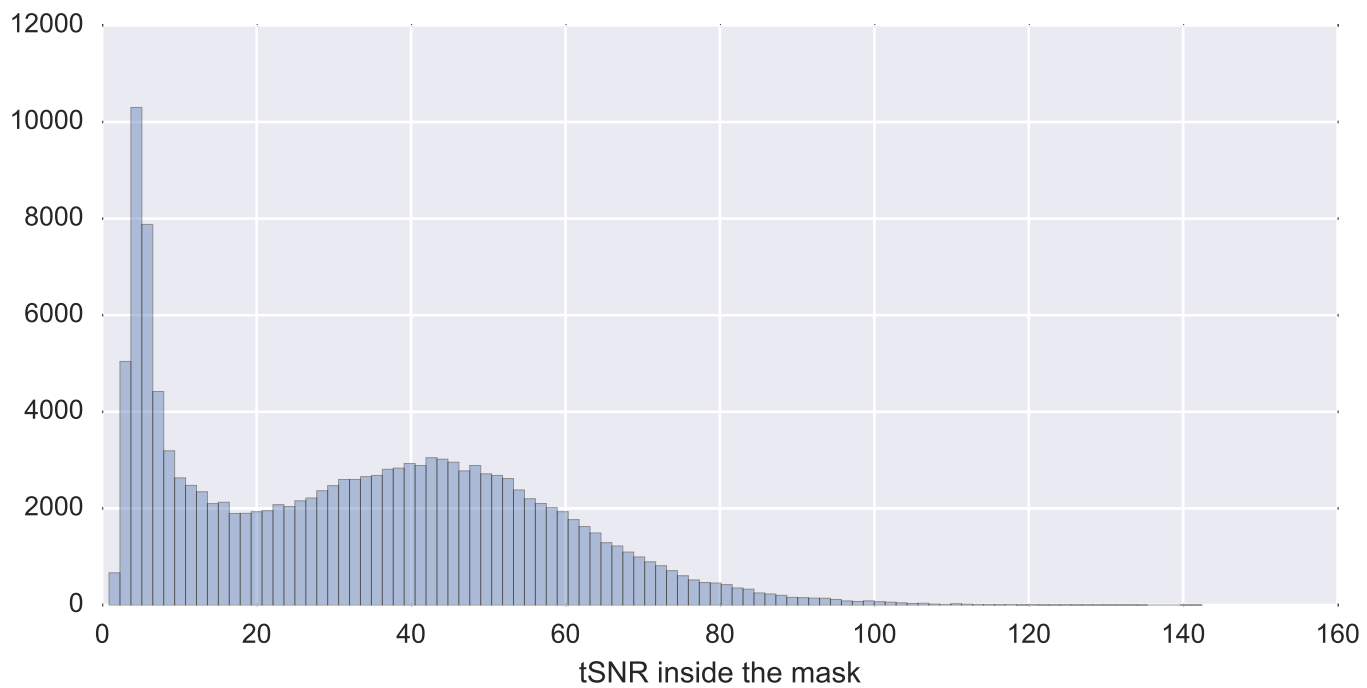

Mean EPI

Brain mask

tSNR

motion

fieldmap correction

coregistration