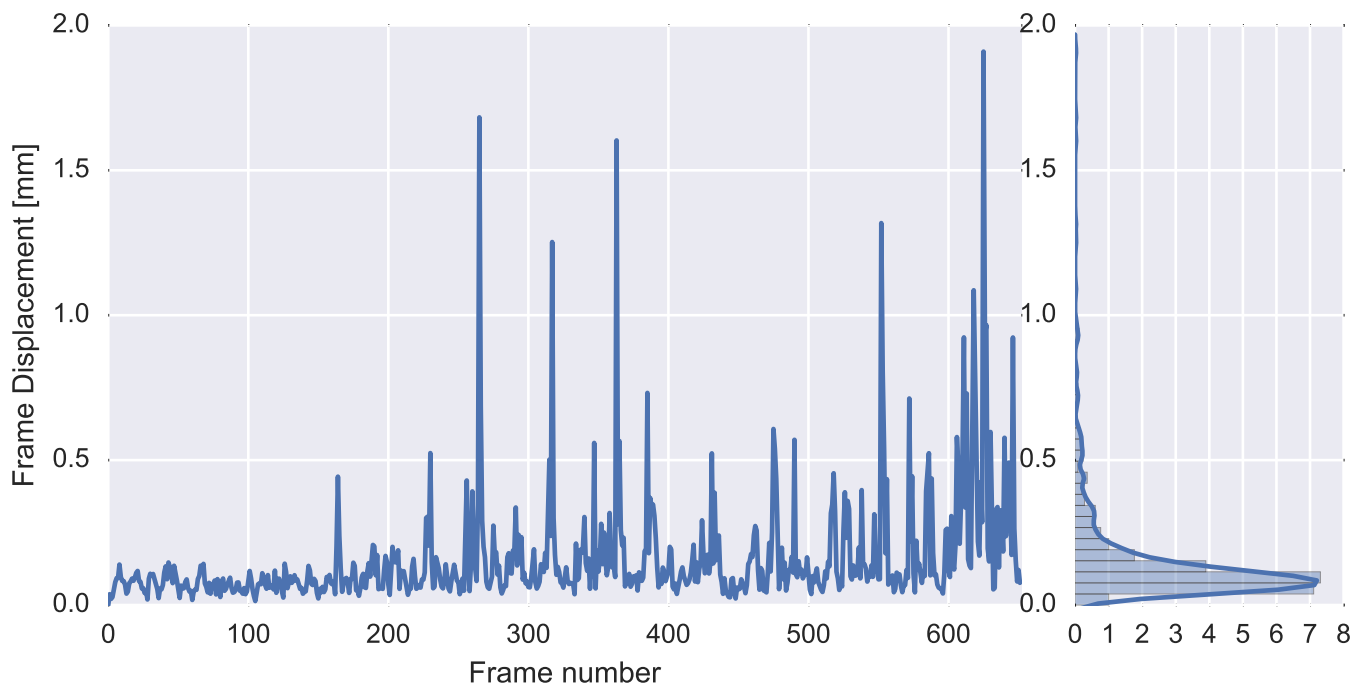

Mean EPI

Brain mask

tSNR

motion

fieldmap correction

coregistration