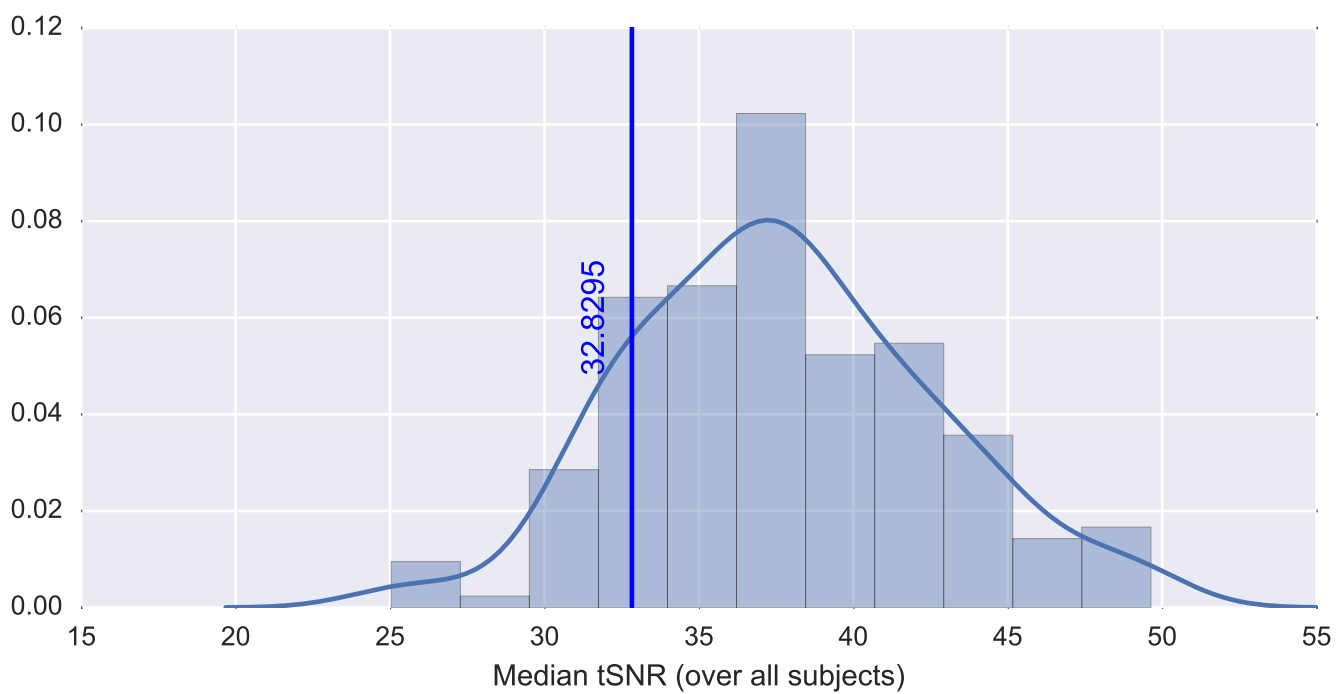

Mean EPI

Brain mask

tSNR

motion

fieldmap correction

coregistration