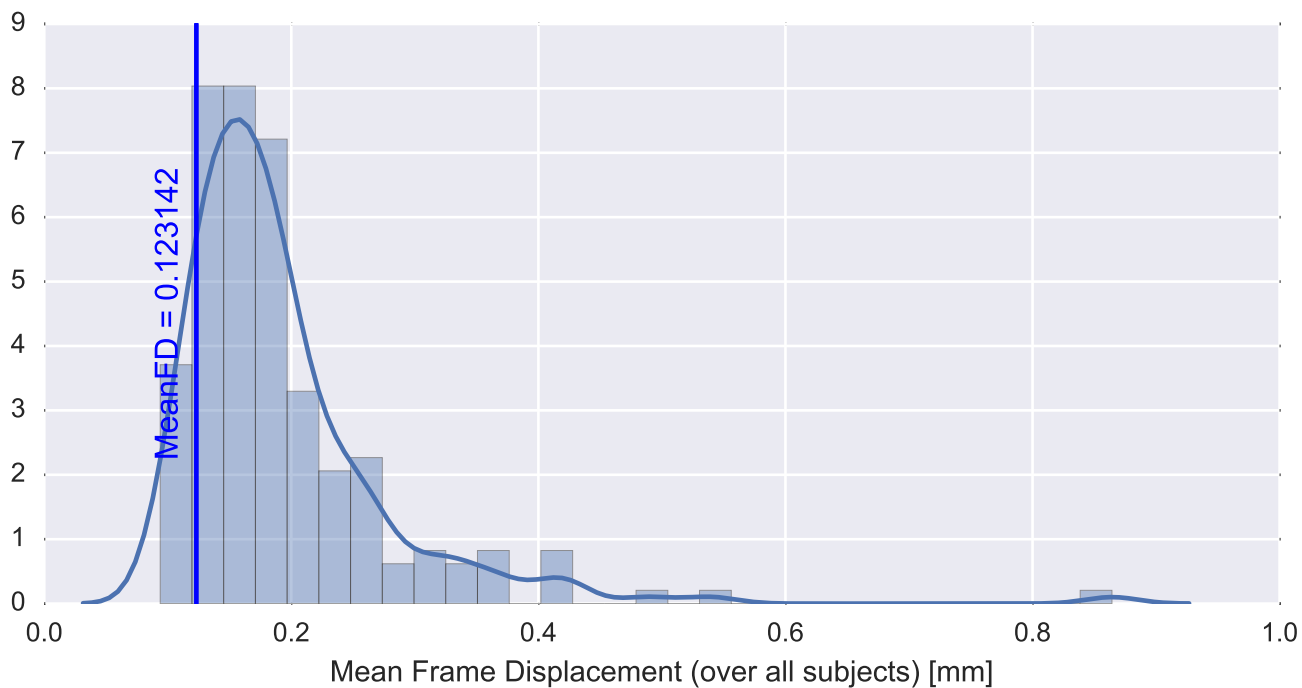

Mean EPI

Brain mask

tSNR

motion

fieldmap correction

coregistration