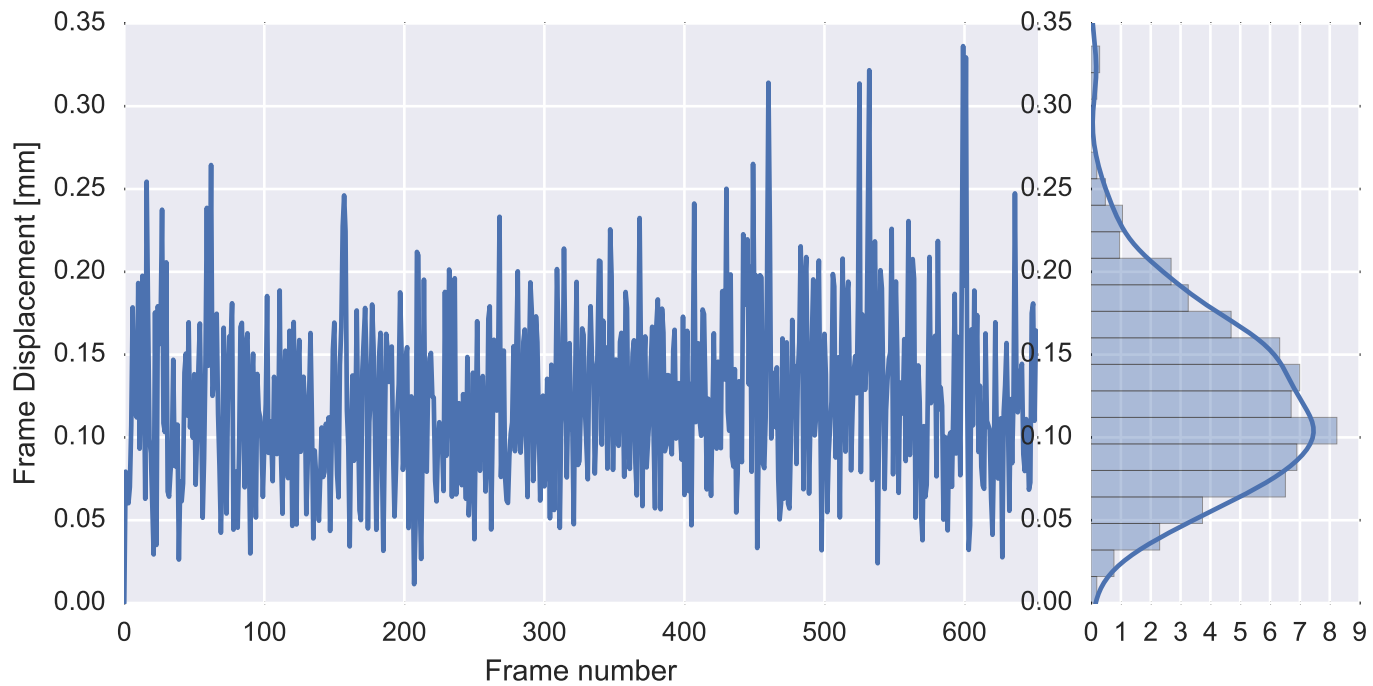

Mean EPI

Brain mask

tSNR

motion

fieldmap correction

coregistration