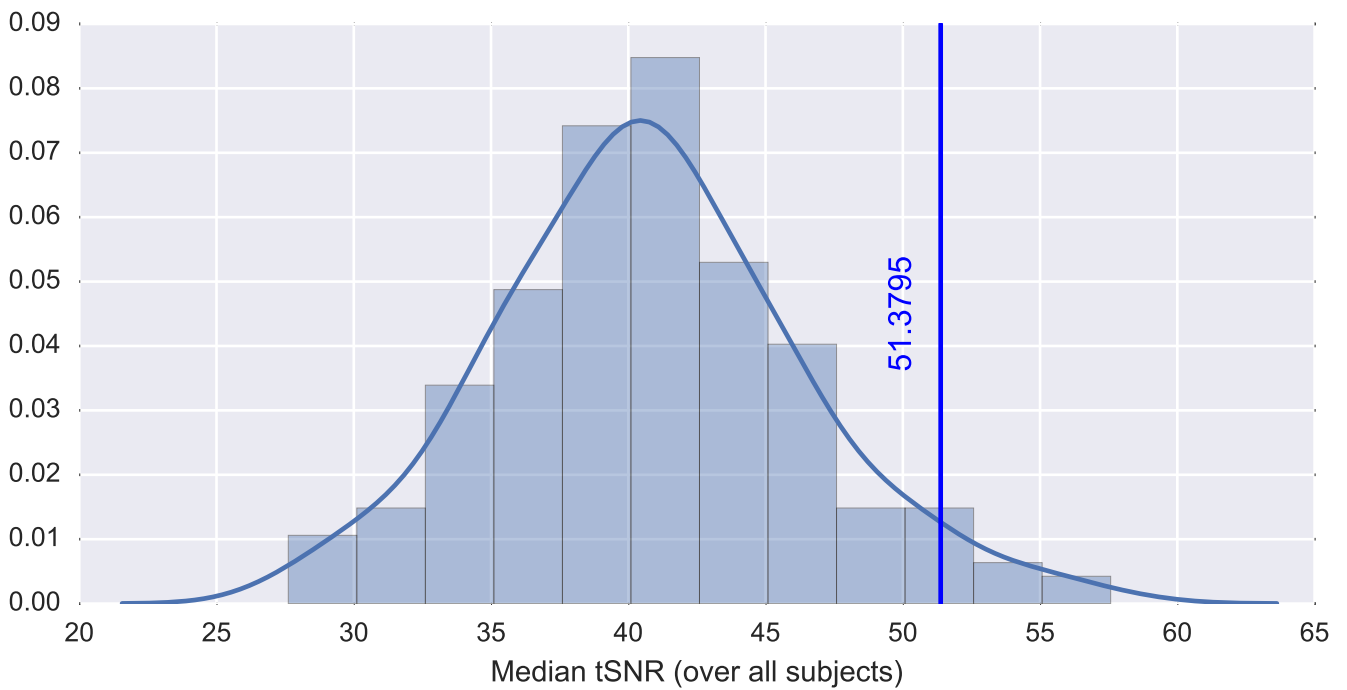

Mean EPI

Brain mask

tSNR

motion

fieldmap correction

coregistration