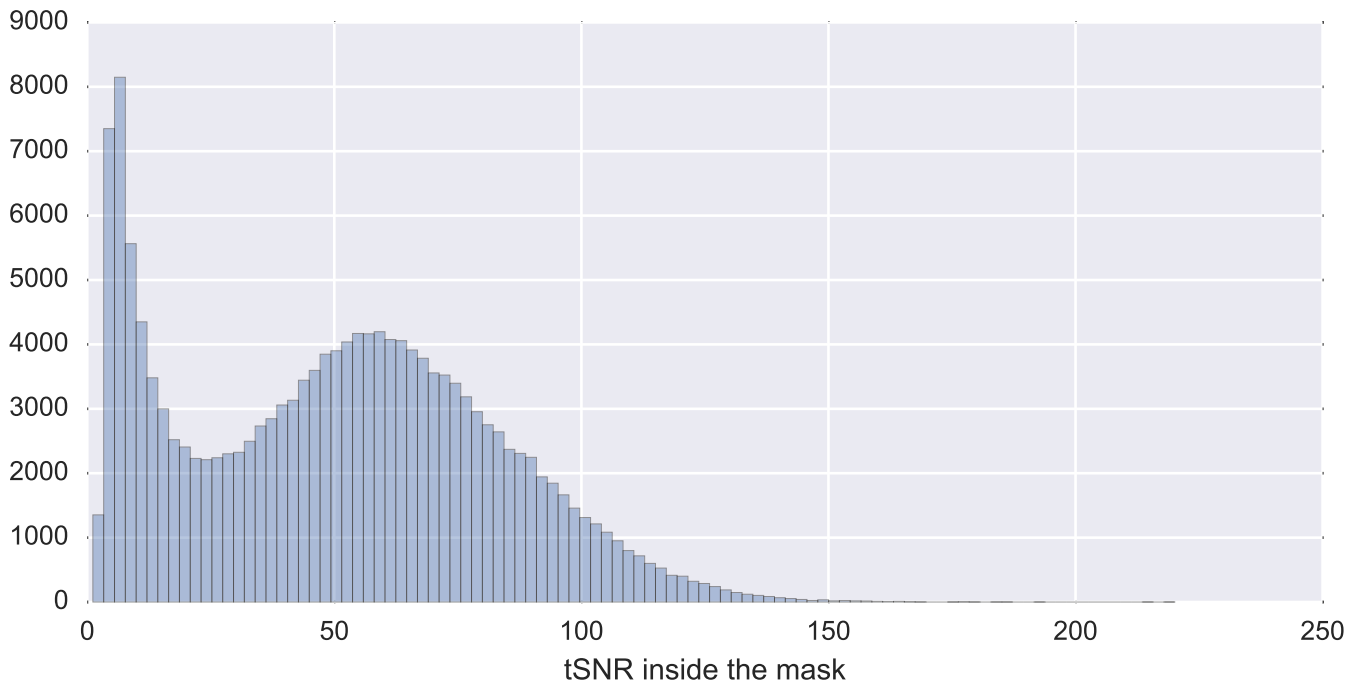

Mean EPI

Brain mask

tSNR

motion

fieldmap correction

coregistration