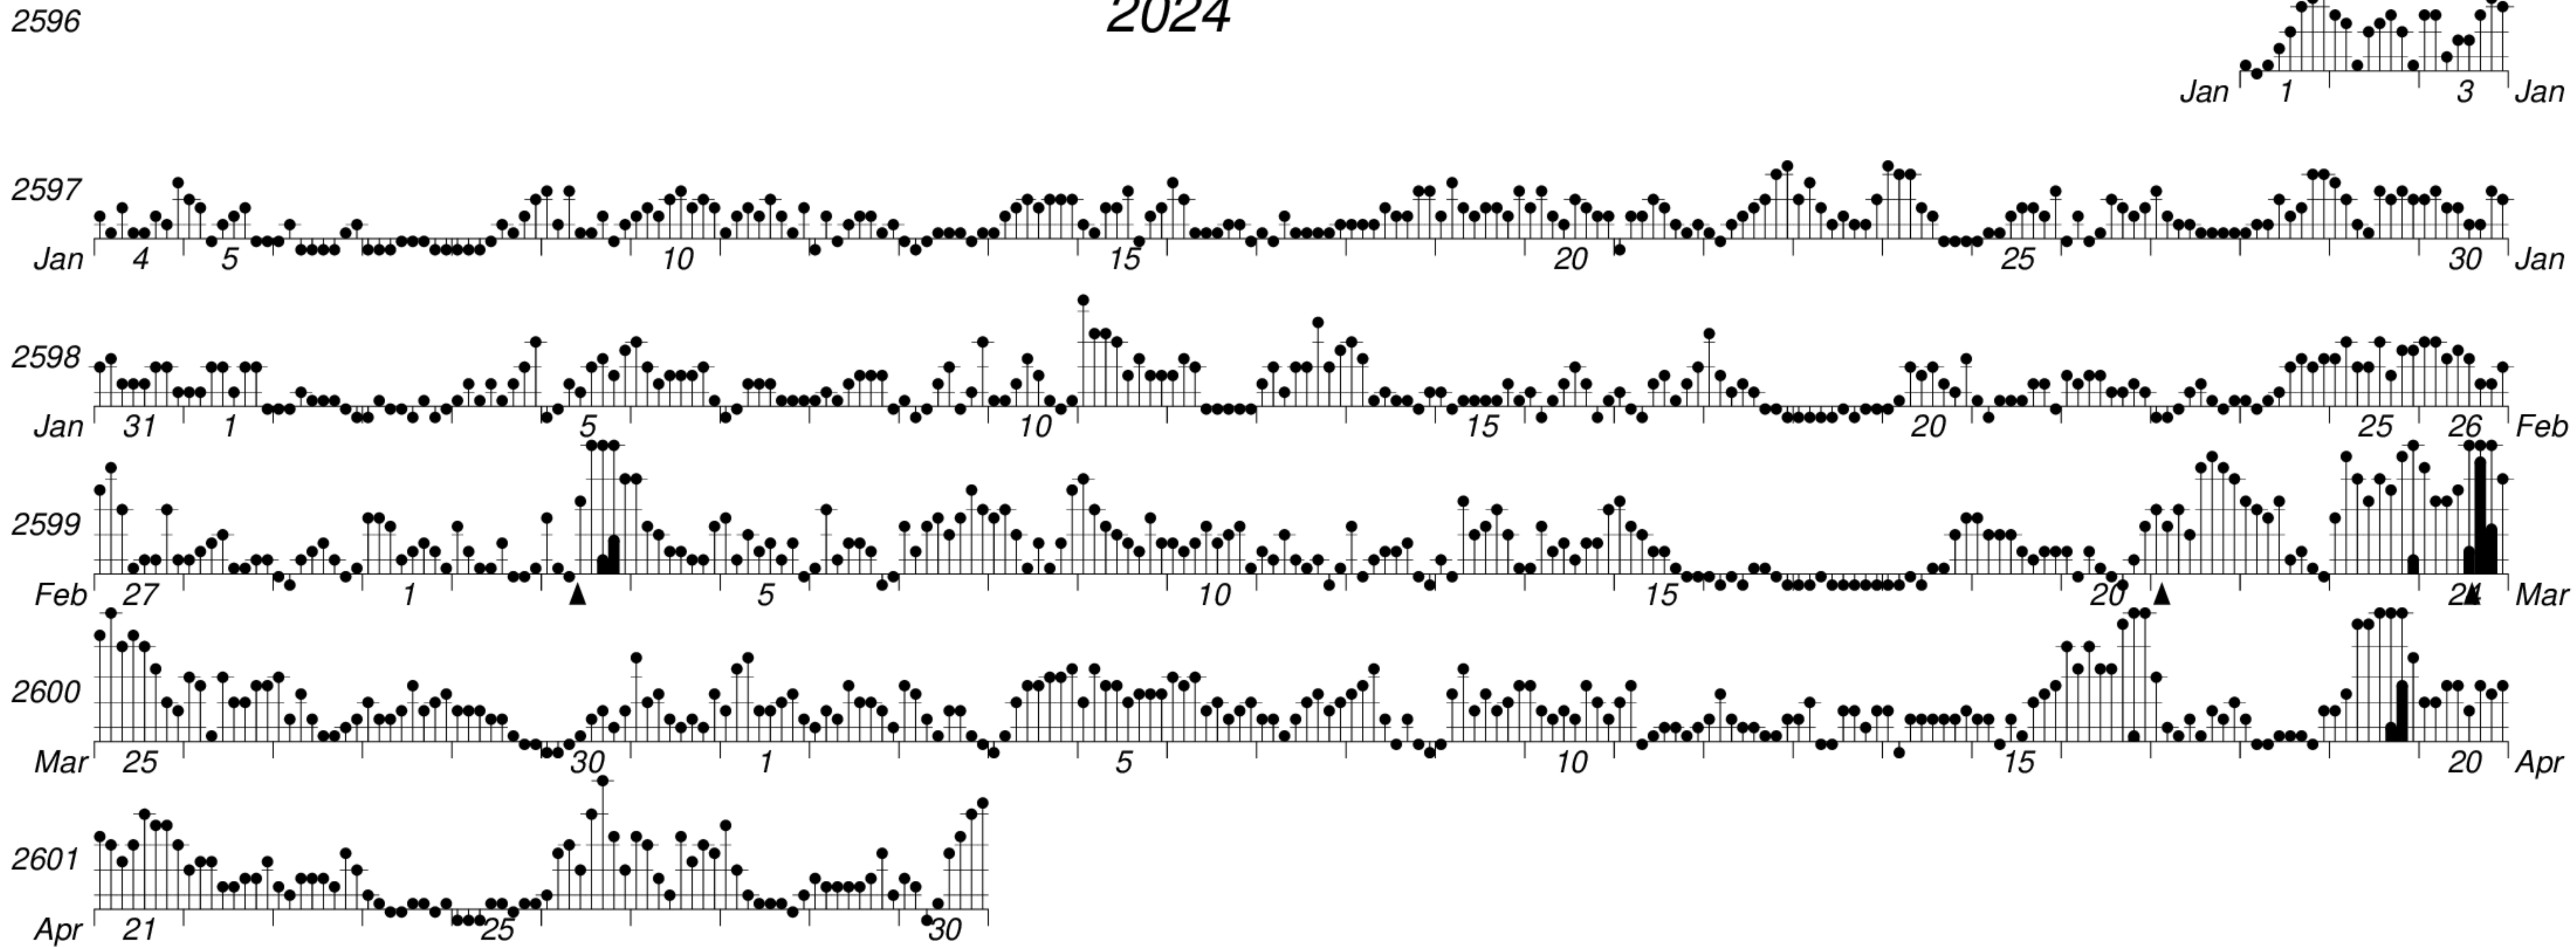

DAYS IN SOLAR ROTATION INTERVAL

1 2 3 4 5 6 7 8 9 10 11 12 13 14 15 16 17 18 19 20 21 22 23 24 25 26 27

ROT.-NO.

2024

KEY

▲ = sudden commencement

GFZ German Research Centre for Geosciences
**PLANETARY MAGNETIC
 THREE-HOUR-RANGE INDICES**
Kp till 2024 Apr 30