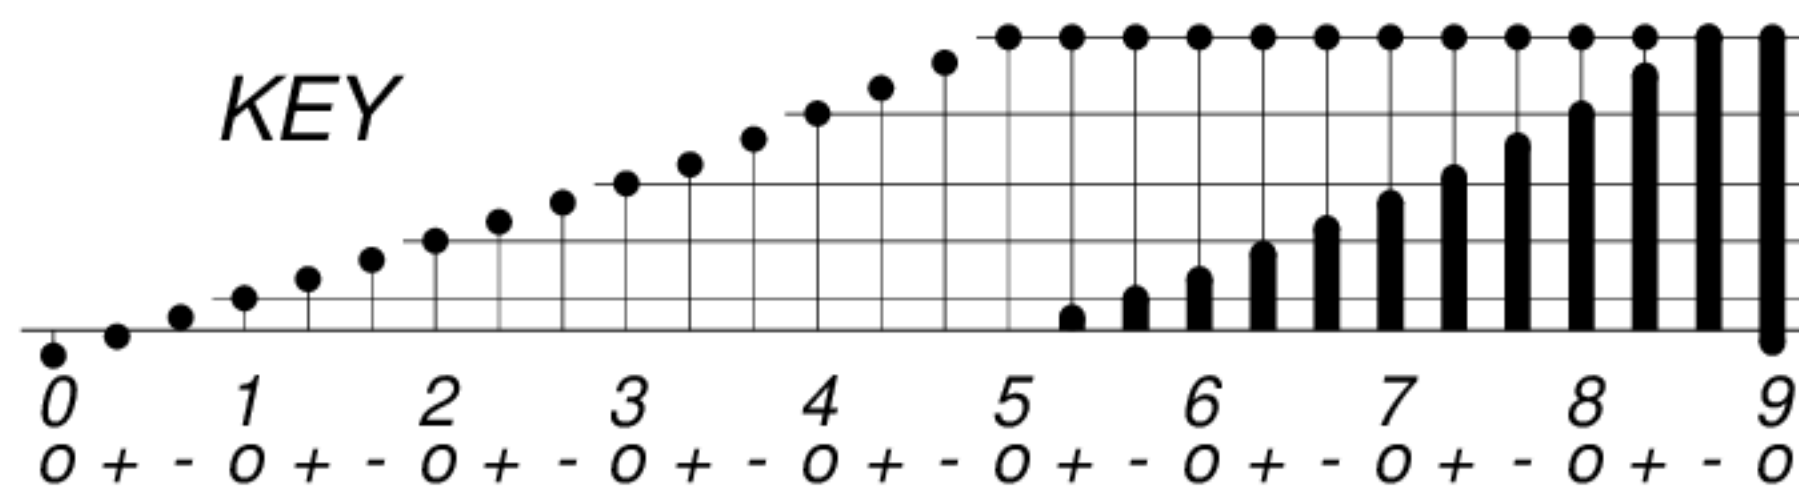

DAYS IN SOLAR ROTATION INTERVAL

1 2 3 4 5 6 7 8 9 10 11 12 13 14 15 16 17 18 19 20 21 22 23 24 25 26 27

ROT.-
NO.

2019

KEY

▲ = sudden
commencement

GFZ German Research Centre for Geosciences
**PLANETARY MAGNETIC
THREE-HOUR-RANGE INDICES**
Kp 2019