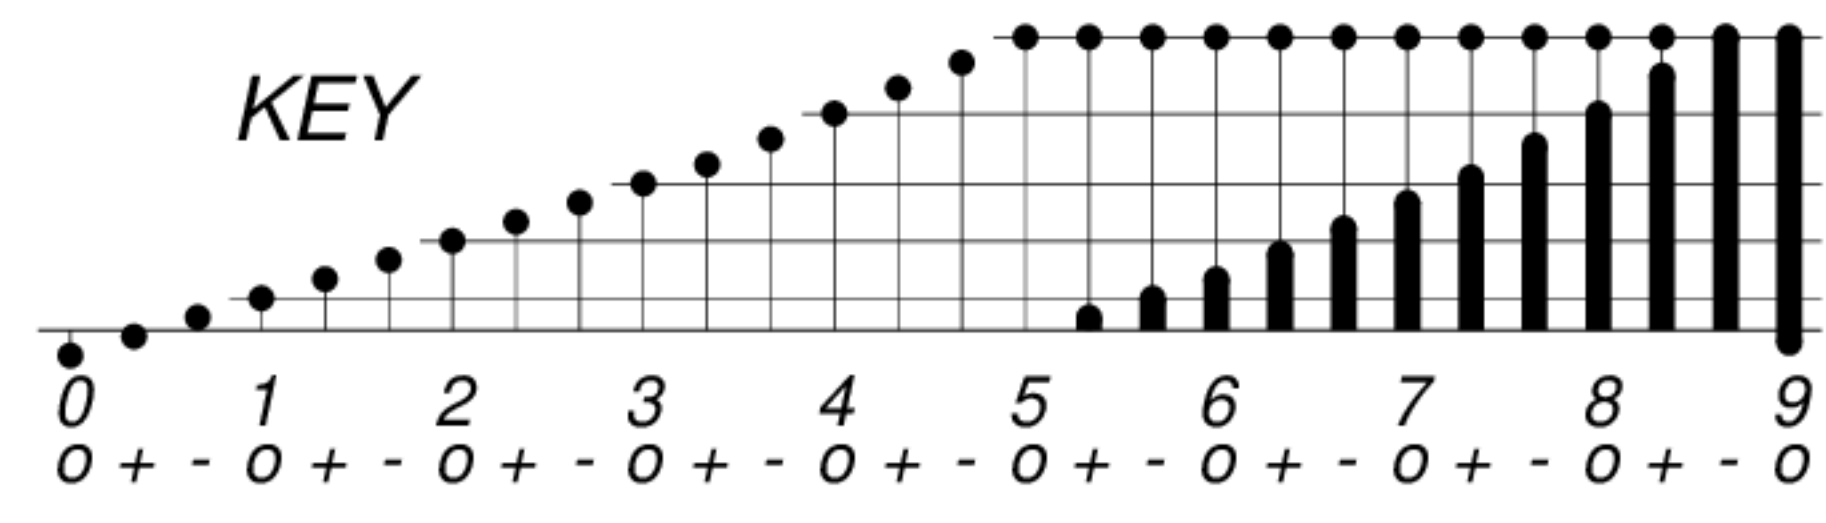

DAYS IN SOLAR ROTATION INTERVAL

1 2 3 4 5 6 7 8 9 10 11 12 13 14 15 16 17 18 19 20 21 22 23 24 25 26 27

ROT.-  
NO.

1998

KEY

▲ = sudden commencement

GFZ German Research Centre for Geosciences  
**PLANETARY MAGNETIC  
 THREE-HOUR-RANGE INDICES**  
 Kp 1998