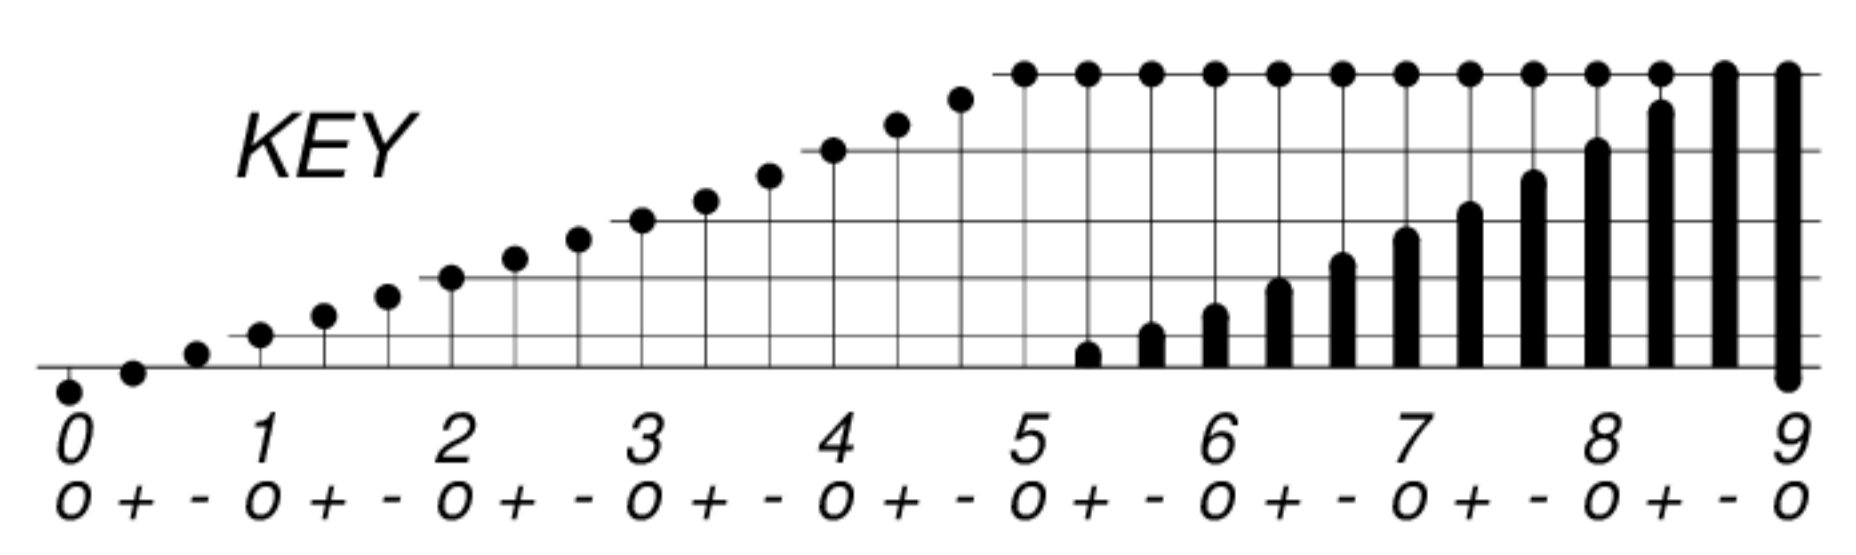

DAYS IN SOLAR ROTATION INTERVAL

1 2 3 4 5 6 7 8 9 10 11 12 13 14 15 16 17 18 19 20 21 22 23 24 25 26 27

ROT.-NO.

1974

KEY

▲ = sudden commencement

GFZ German Research Centre for Geosciences
**PLANETARY MAGNETIC
 THREE-HOUR-RANGE INDICES**
 Kp 1974