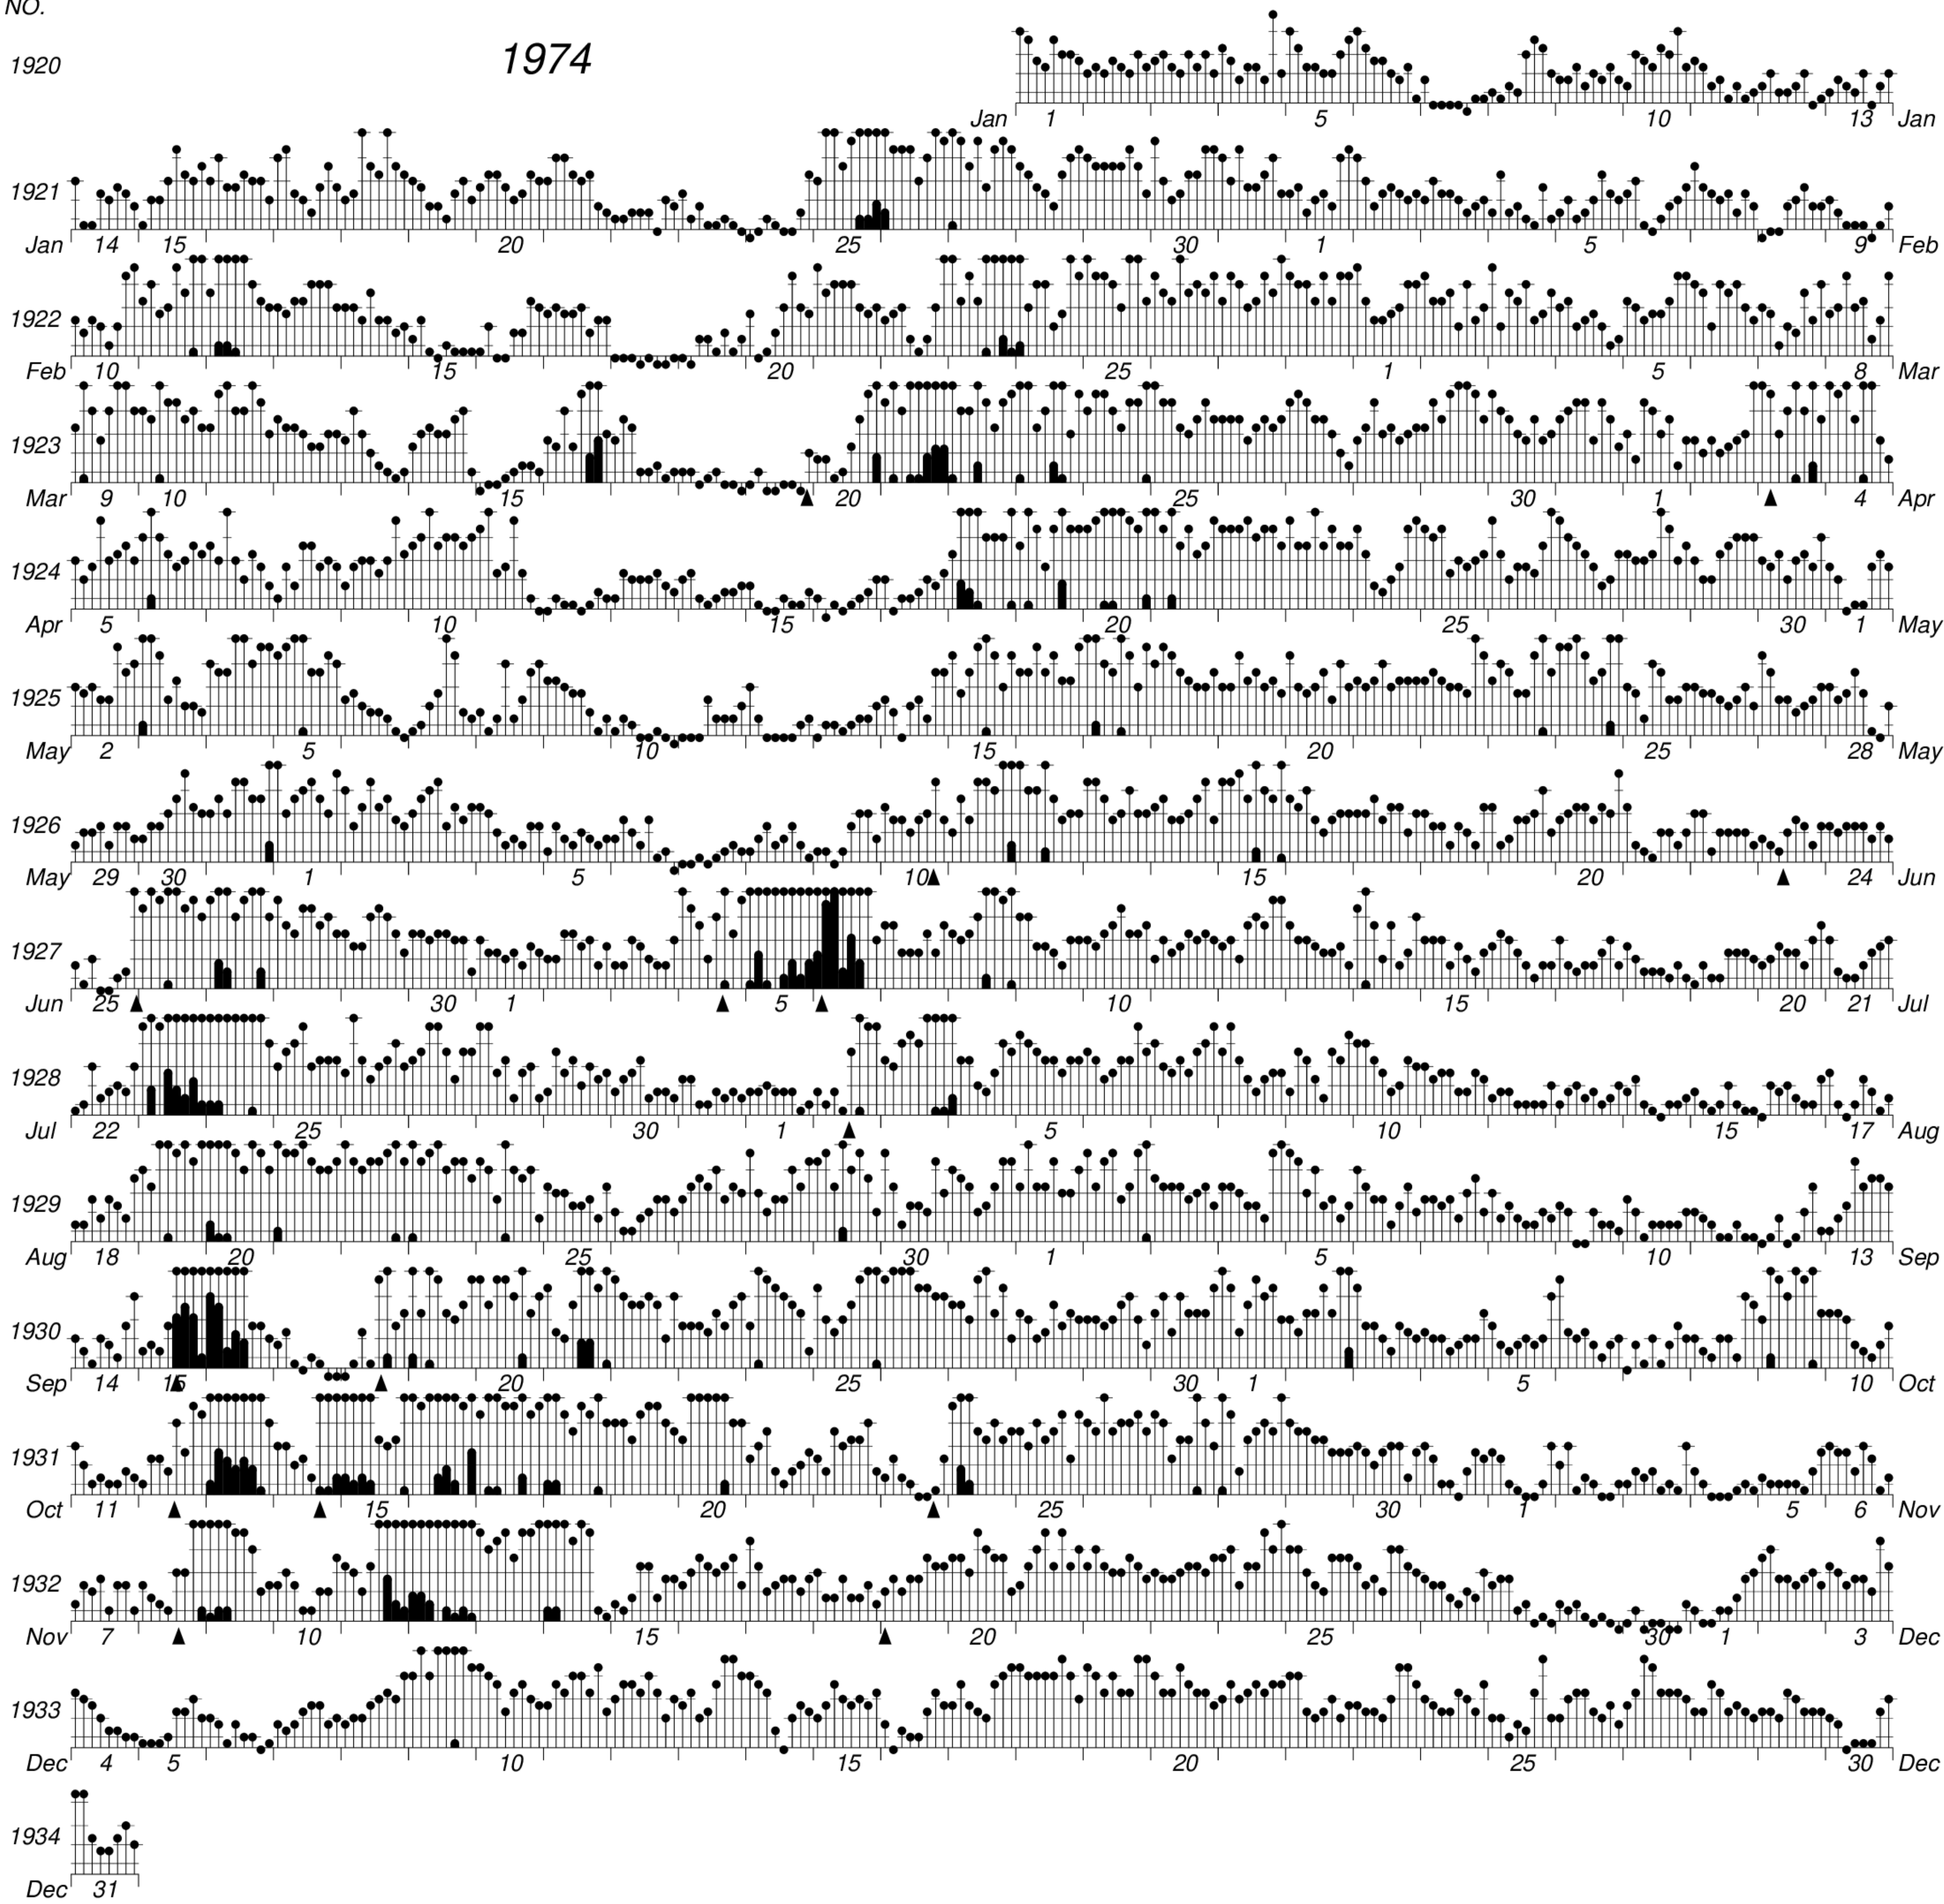

DAYS IN SOLAR ROTATION INTERVAL

1 2 3 4 5 6 7 8 9 10 11 12 13 14 15 16 17 18 19 20 21 22 23 24 25 26 27

ROT.-NO.

1974

KEY

▲ = sudden commencement

GFZ German Research Centre for Geosciences
**PLANETARY MAGNETIC
 THREE-HOUR-RANGE INDICES**
 Kp 1974