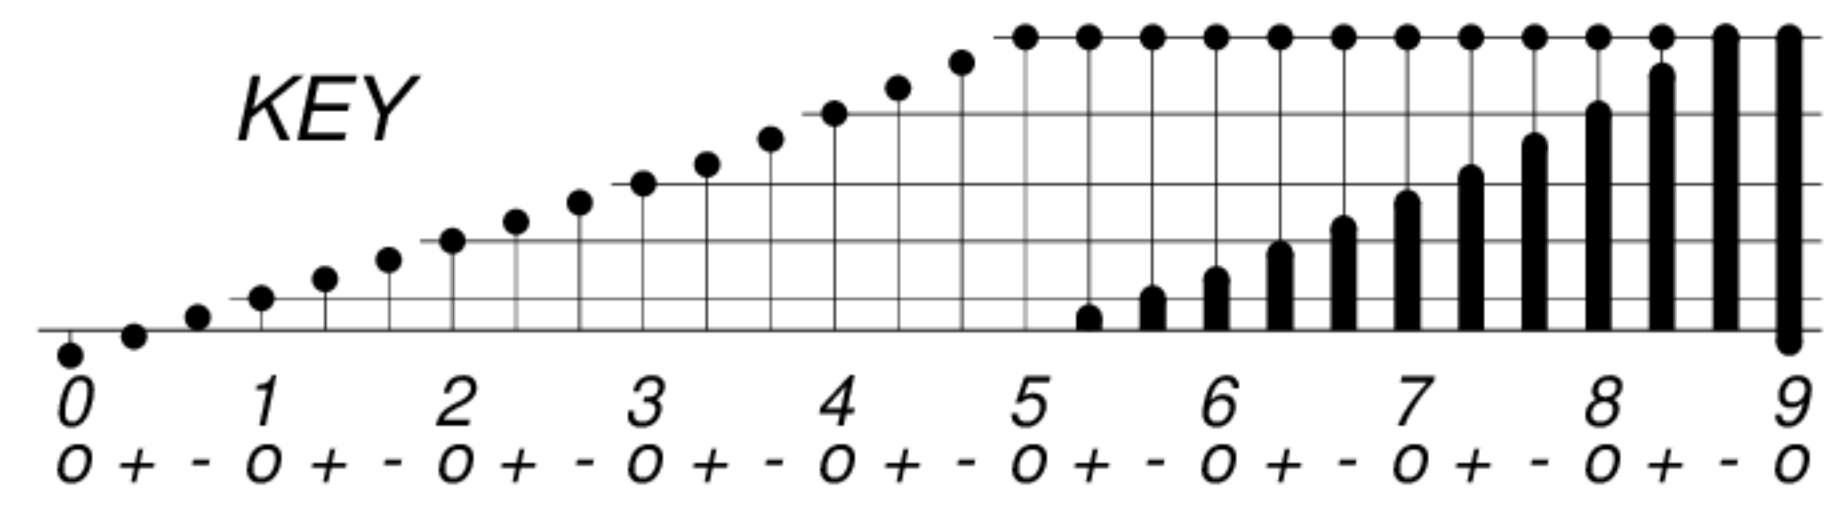

DAYS IN SOLAR ROTATION INTERVAL

1 2 3 4 5 6 7 8 9 10 11 12 13 14 15 16 17 18 19 20 21 22 23 24 25 26 27

KEY

▲ = sudden commencement

GFZ German Research Centre for Geosciences
**PLANETARY MAGNETIC
 THREE-HOUR-RANGE INDICES**
Kp 1973