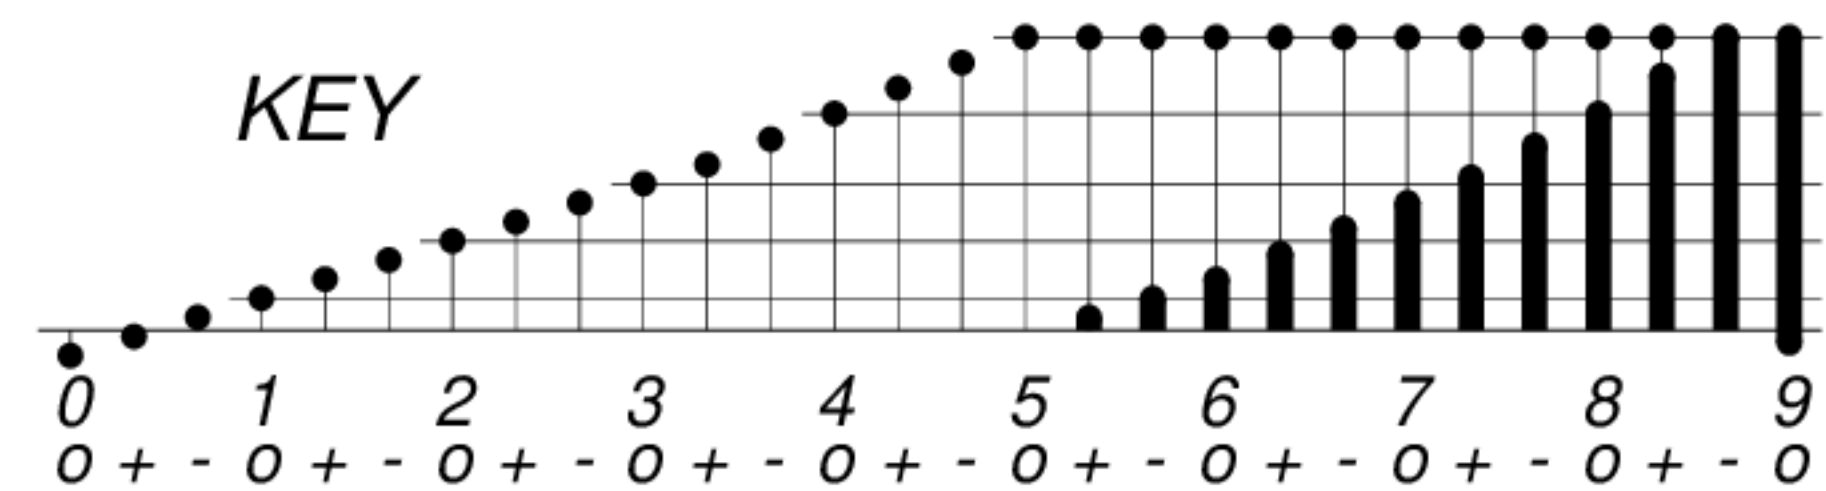

DAYS IN SOLAR ROTATION INTERVAL

1 2 3 4 5 6 7 8 9 10 11 12 13 14 15 16 17 18 19 20 21 22 23 24 25 26 27

ROT.-  
NO.

1970

KEY

▲ = sudden  
commencement

GFZ German Research Centre for Geosciences  
**PLANETARY MAGNETIC  
THREE-HOUR-RANGE INDICES**  
Kp 1970