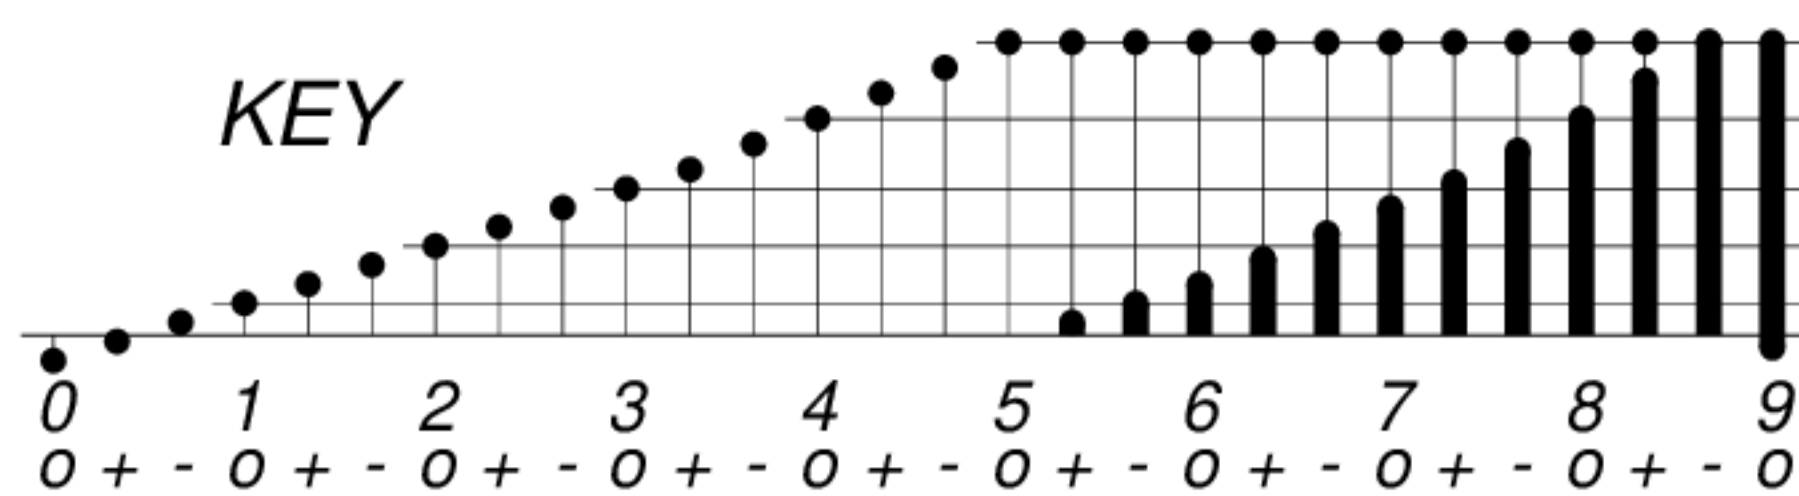

DAYS IN SOLAR ROTATION INTERVAL

1 2 3 4 5 6 7 8 9 10 11 12 13 14 15 16 17 18 19 20 21 22 23 24 25 26 27

ROT.-  
NO.

1966

KEY

▲ = sudden  
commencement

GFZ German Research Centre for Geosciences  
**PLANETARY MAGNETIC  
THREE-HOUR-RANGE INDICES**  
Kp 1966