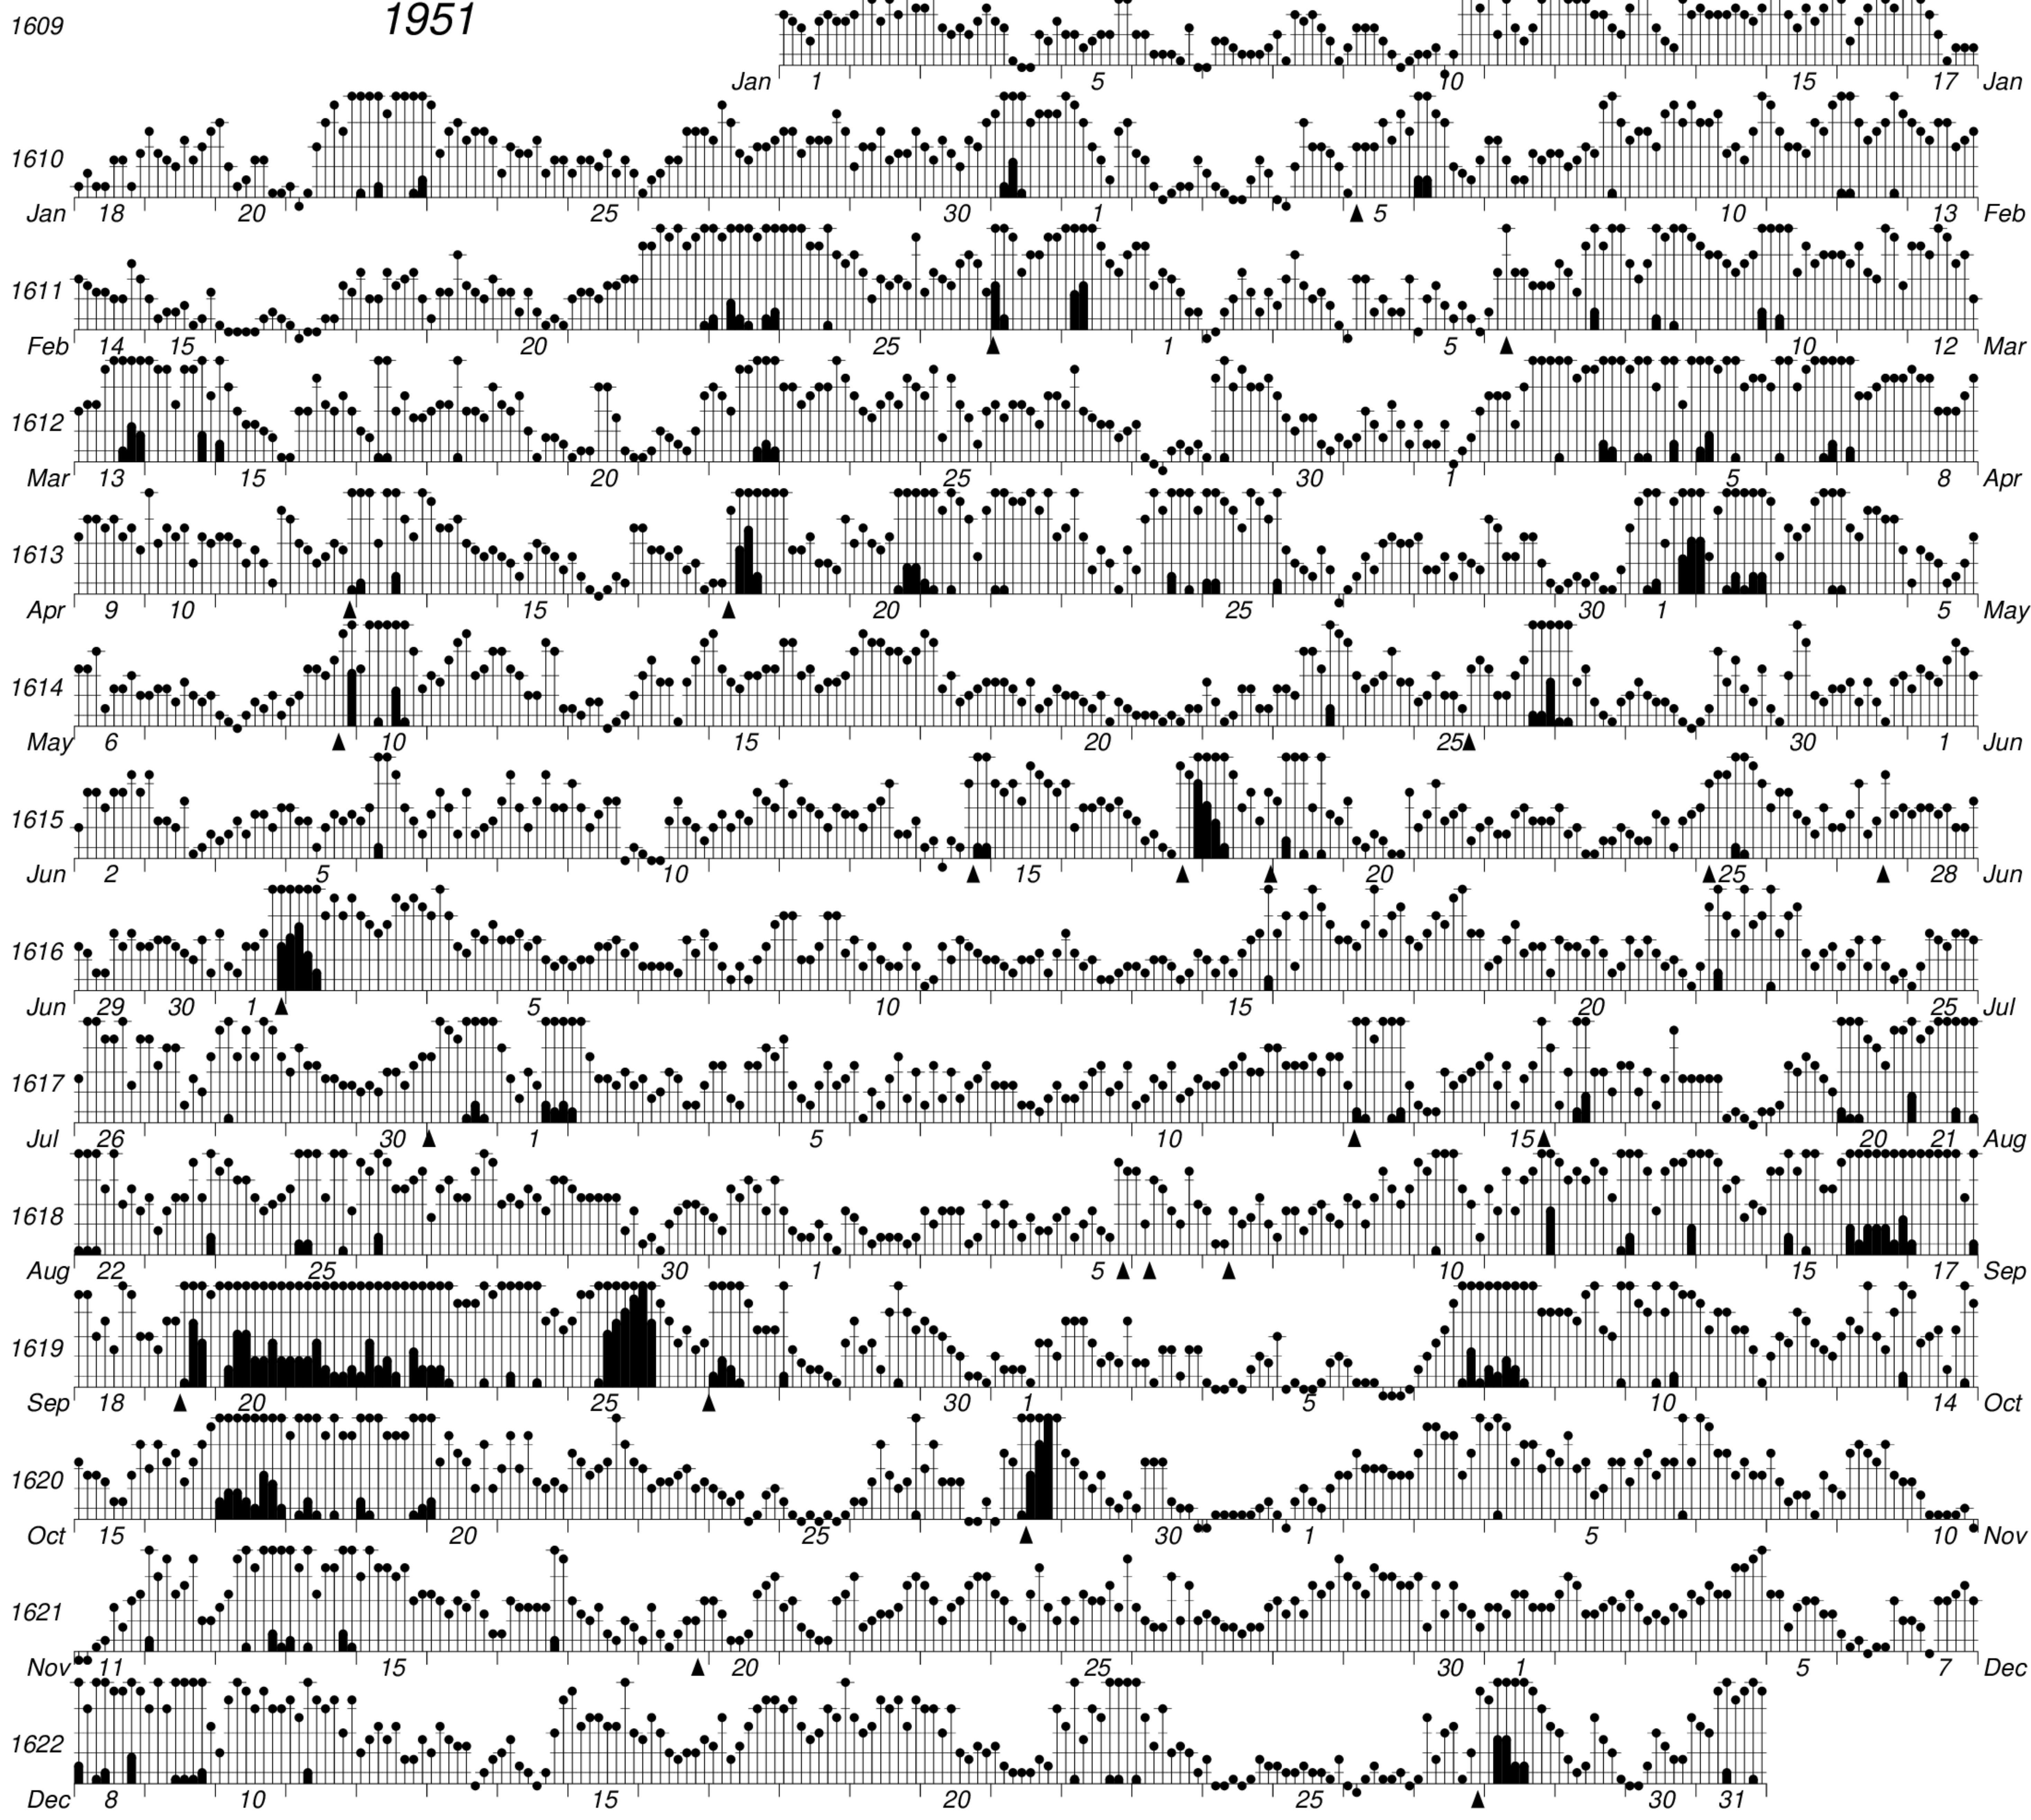

DAYS IN SOLAR ROTATION INTERVAL

1 2 3 4 5 6 7 8 9 10 11 12 13 14 15 16 17 18 19 20 21 22 23 24 25 26 27

ROT.-
NO.

1951

KEY

▲ = sudden commencement

GFZ German Research Centre for Geosciences
**PLANETARY MAGNETIC
THREE-HOUR-RANGE INDICES**
Kp 1951