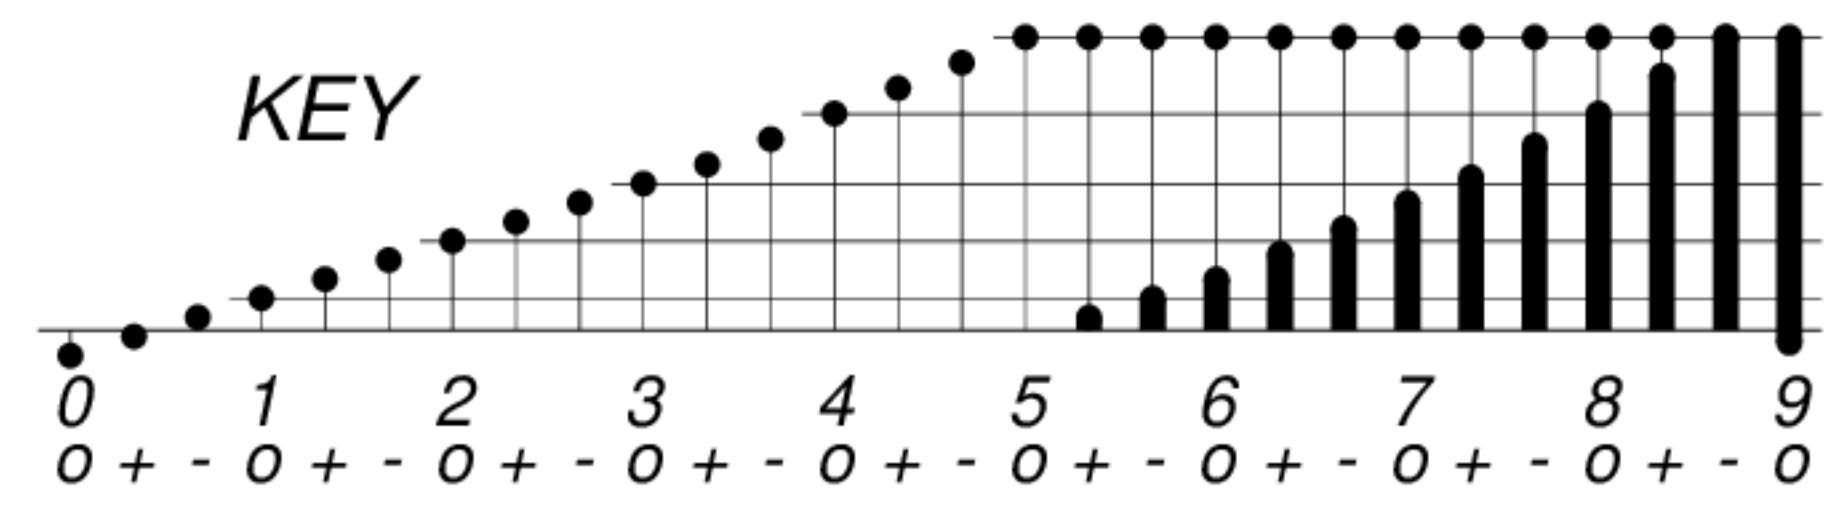

DAYS IN SOLAR ROTATION INTERVAL

1 2 3 4 5 6 7 8 9 10 11 12 13 14 15 16 17 18 19 20 21 22 23 24 25 26 27

ROT.-
NO.

1951

KEY

▲ = sudden commencement

GFZ German Research Centre for Geosciences
**PLANETARY MAGNETIC
THREE-HOUR-RANGE INDICES**
Kp 1951