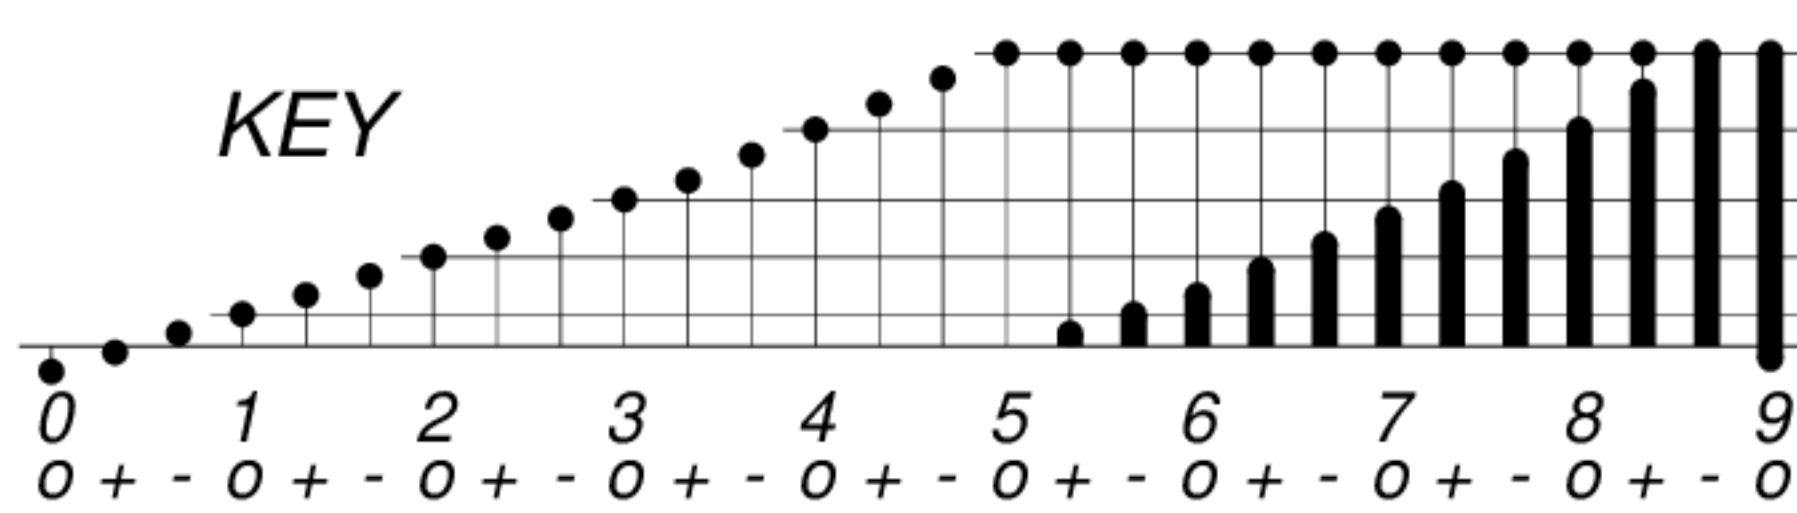

DAYS IN SOLAR ROTATION INTERVAL

1 2 3 4 5 6 7 8 9 10 11 12 13 14 15 16 17 18 19 20 21 22 23 24 25 26 27

ROT.-
NO.

1950

KEY

▲ = sudden
commencement

GFZ German Research Centre for Geosciences
**PLANETARY MAGNETIC
THREE-HOUR-RANGE INDICES**
Kp 1950