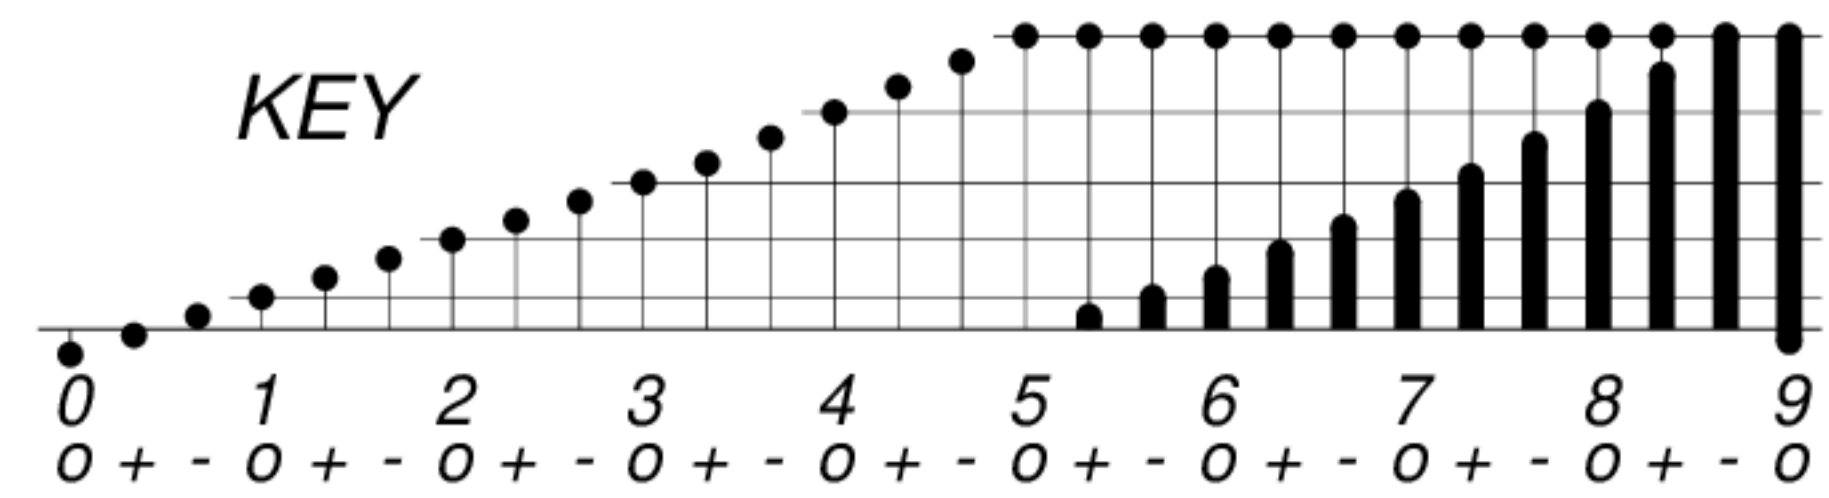

DAYS IN SOLAR ROTATION INTERVAL

KEY

▲ = sudden commencement

GFZ German Research Centre for Geosciences  
**PLANETARY MAGNETIC  
 THREE-HOUR-RANGE INDICES**  
*Kp till 2024 Jun 30*