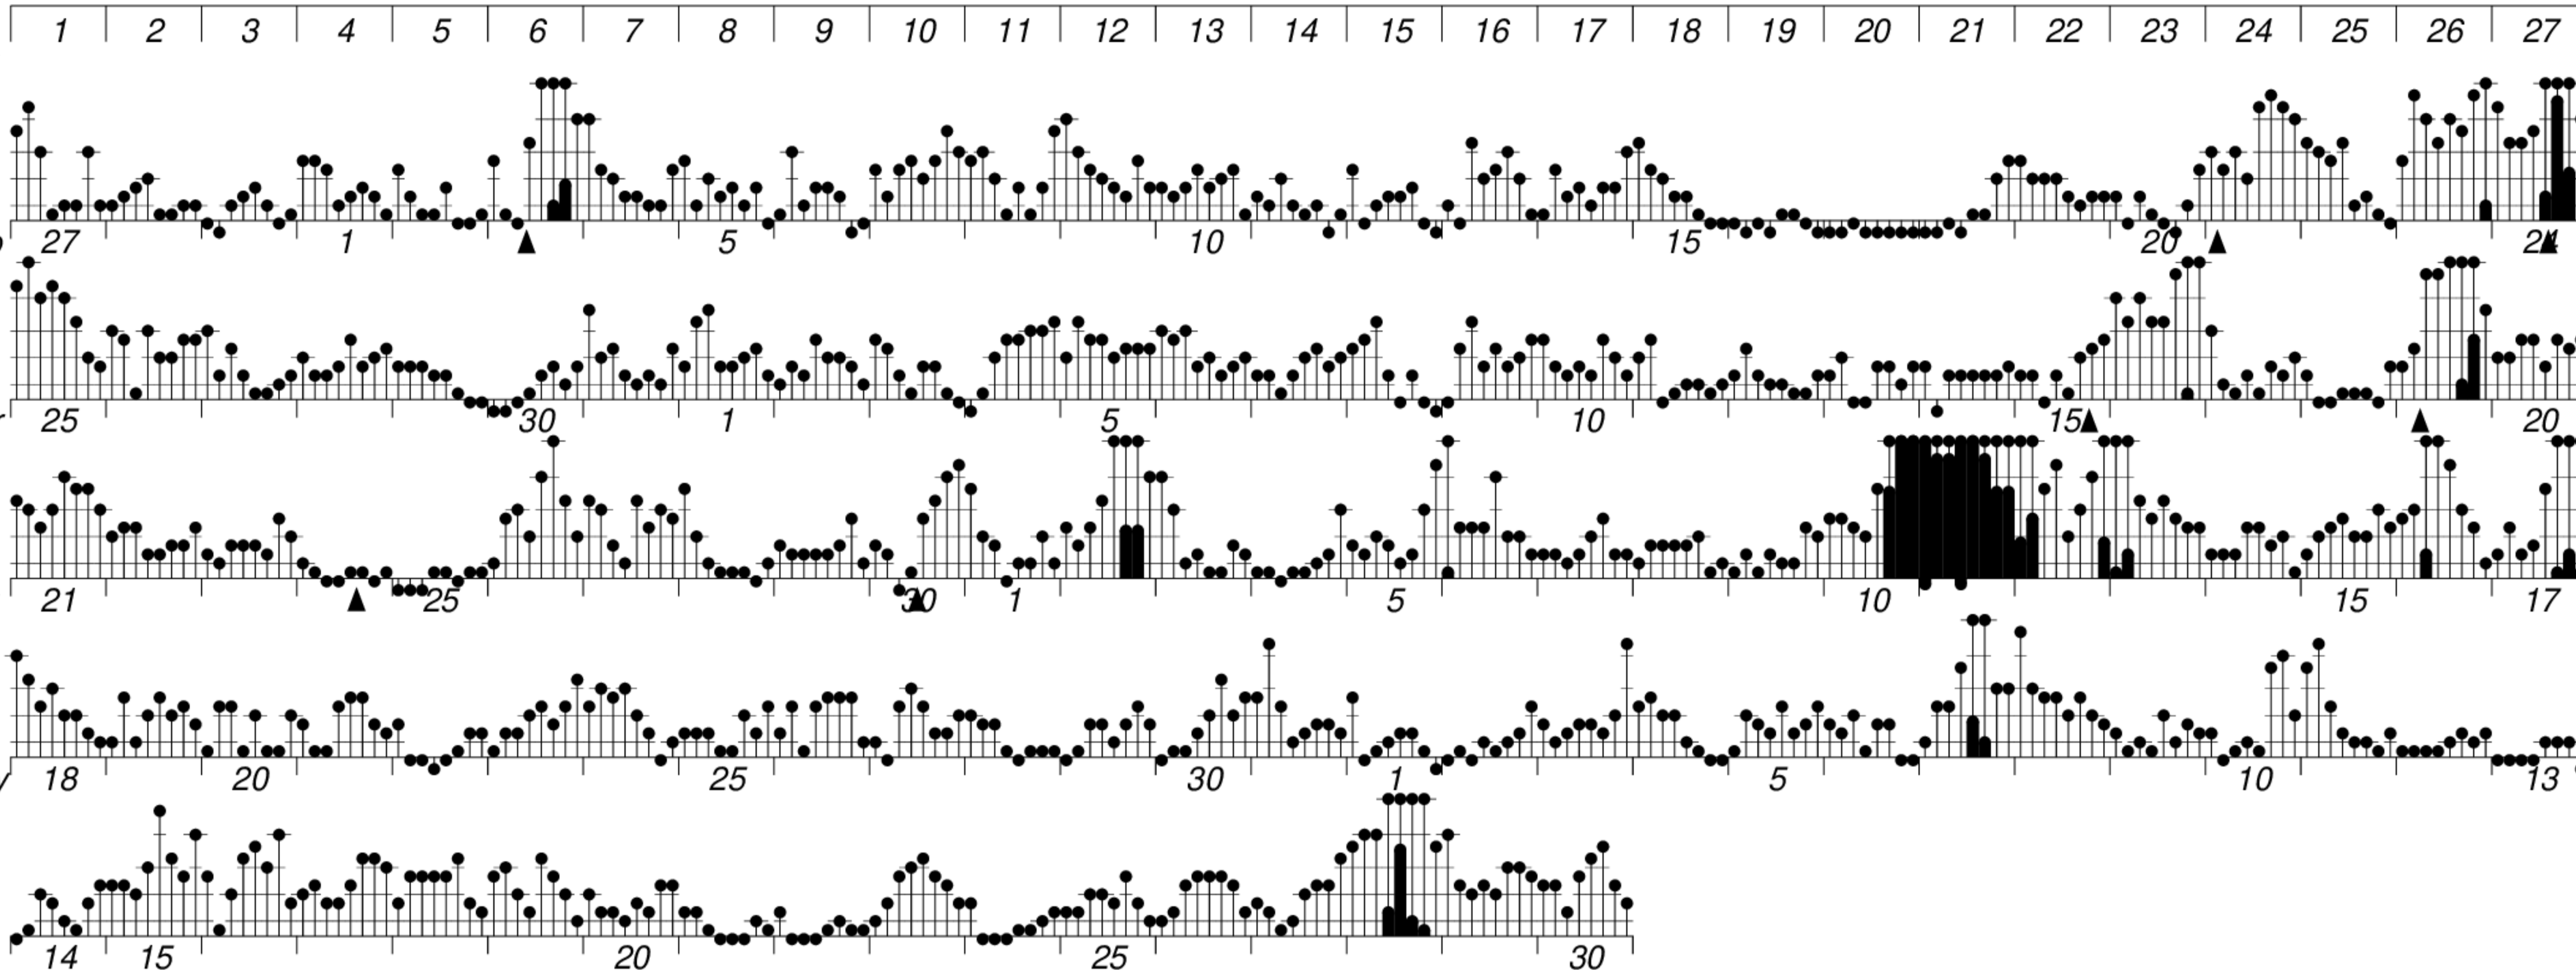

DAYS IN SOLAR ROTATION INTERVAL

KEY

▲ = sudden commencement

GFZ German Research Centre for Geosciences  
**PLANETARY MAGNETIC  
 THREE-HOUR-RANGE INDICES**  
*Kp till 2024 Jun 30*