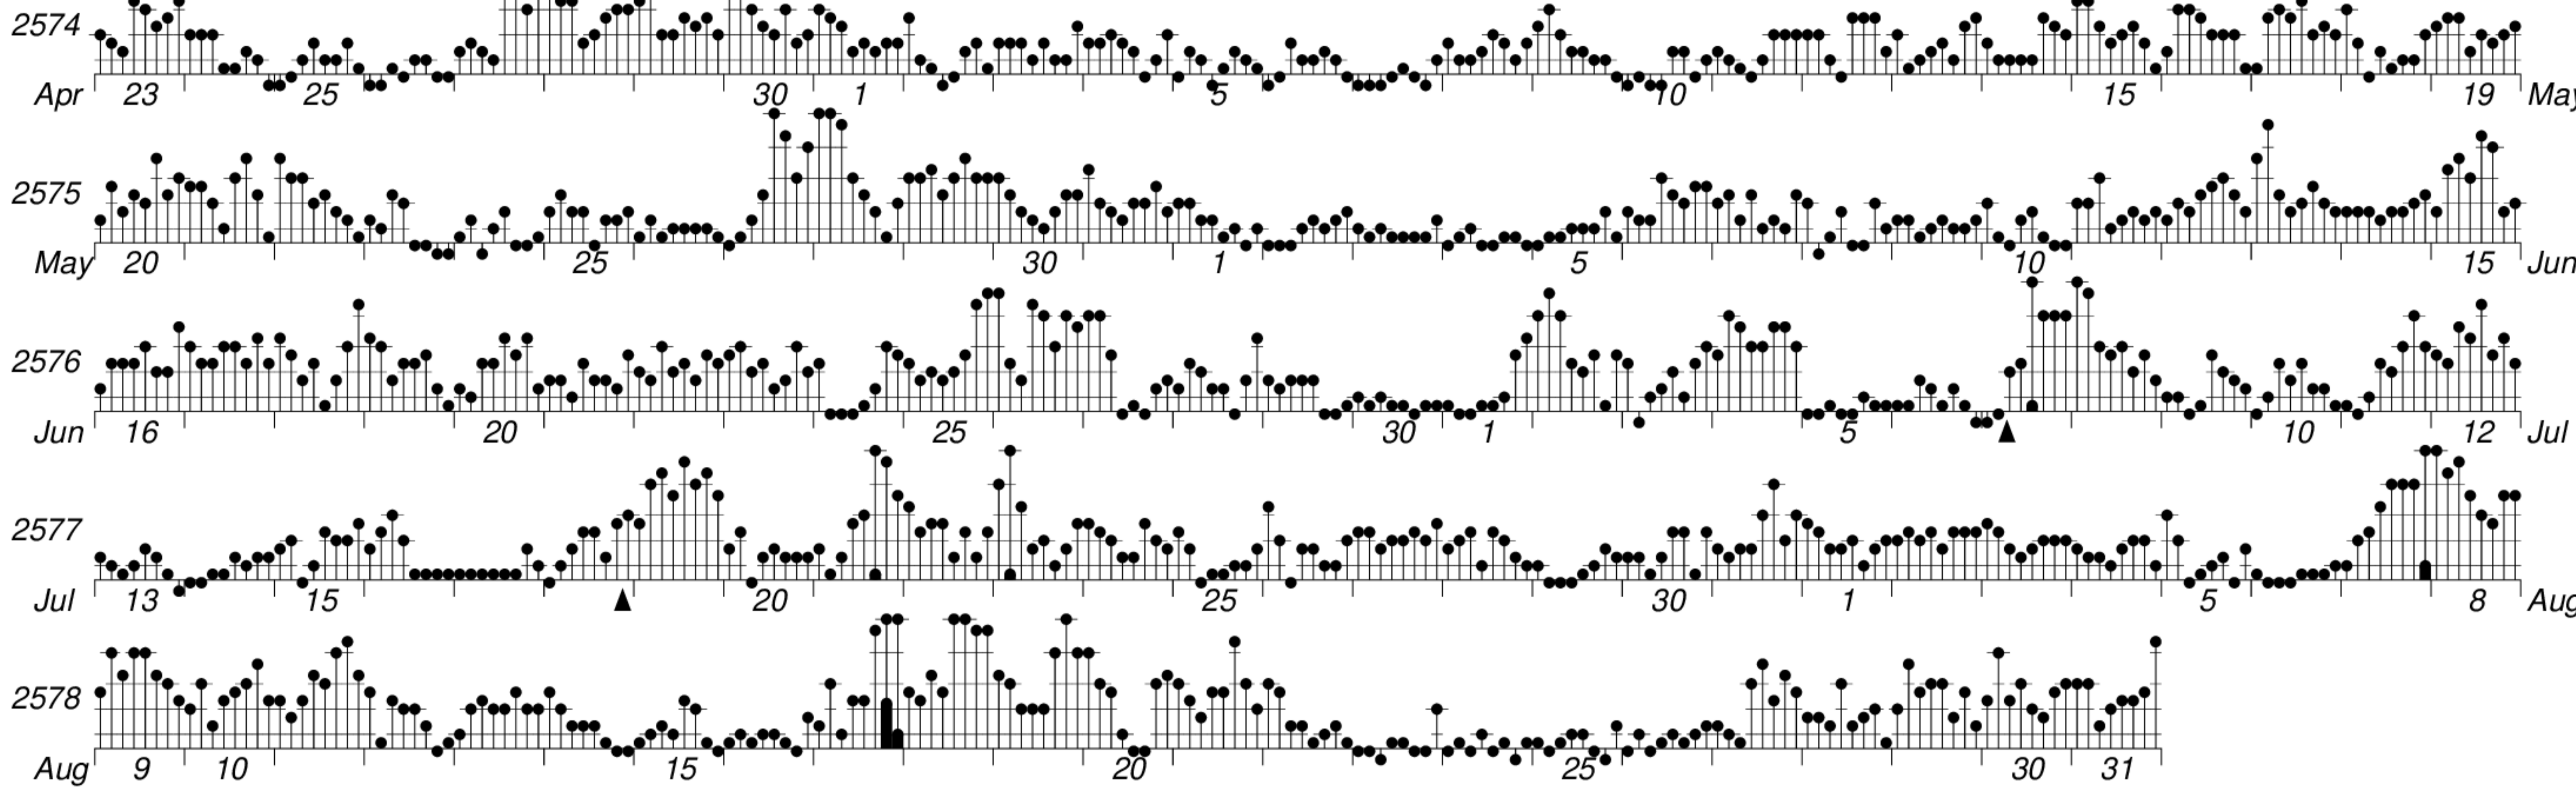

DAYS IN SOLAR ROTATION INTERVAL

1 | 2 | 3 | 4 | 5 | 6 | 7 | 8 | 9 | 10 | 11 | 12 | 13 | 14 | 15 | 16 | 17 | 18 | 19 | 20 | 21 | 22 | 23 | 24 | 25 | 26 | 27

ROT.-
NO.

KEY

▲ = sudden commencement

GFZ German Research Centre for Geosciences
**PLANETARY MAGNETIC
THREE-HOUR-RANGE INDICES**

Kp till 2022 Aug 31