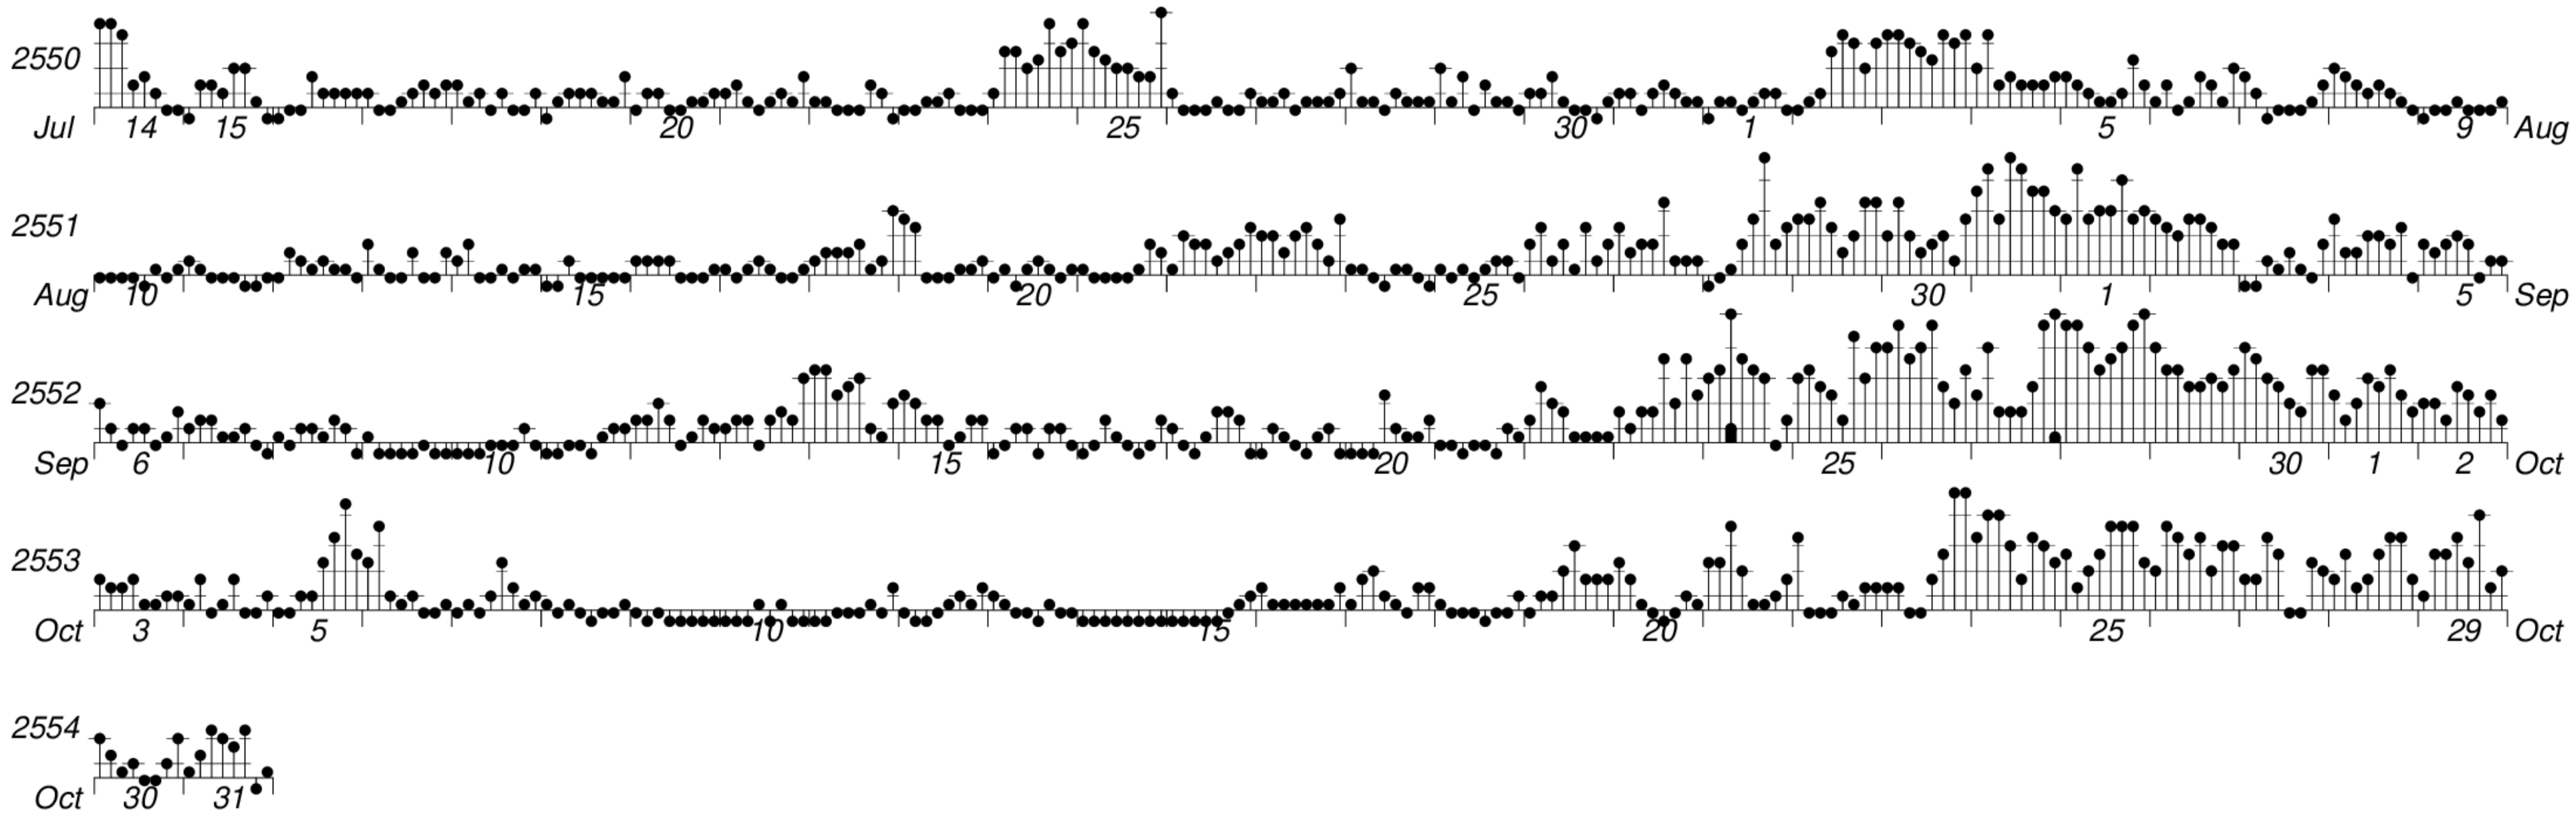

DAYS IN SOLAR ROTATION INTERVAL

1 2 3 4 5 6 7 8 9 10 11 12 13 14 15 16 17 18 19 20 21 22 23 24 25 26 27

ROT.-
NO.

KEY

▲ = sudden commencement

GFZ German Research Centre for Geosciences
**PLANETARY MAGNETIC
THREE-HOUR-RANGE INDICES**

Kp till 2020 Oct 31