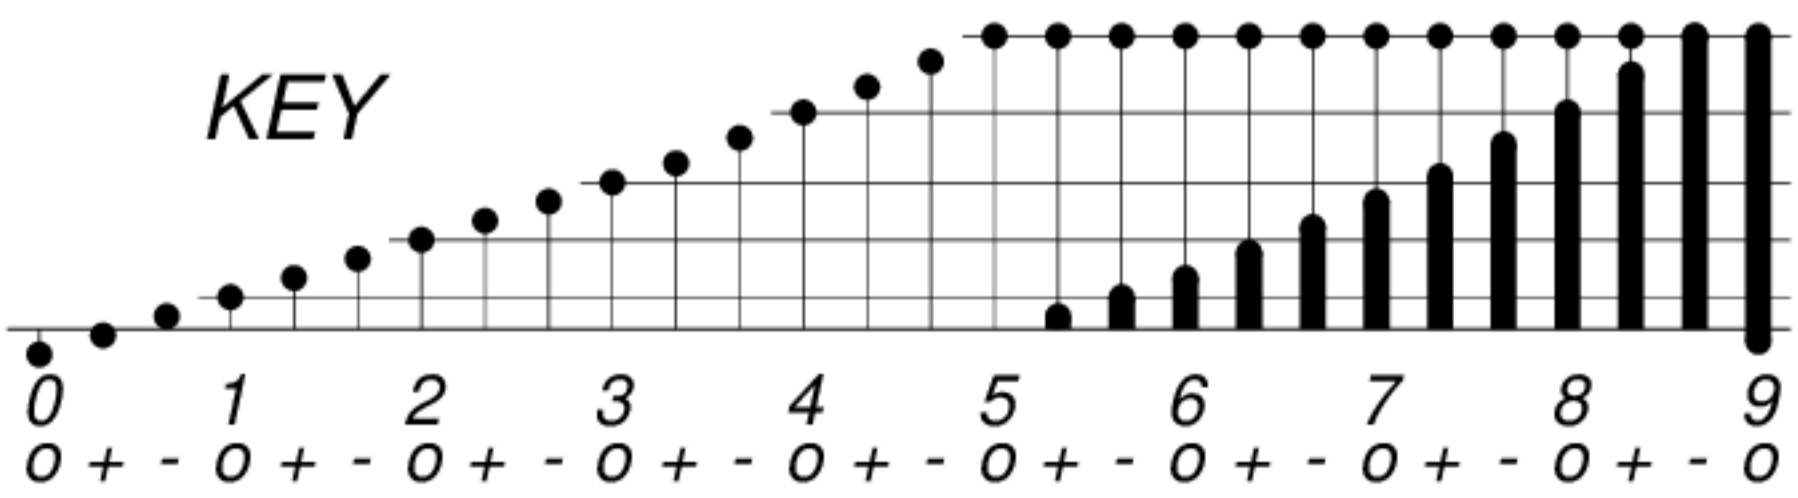

DAYS IN SOLAR ROTATION INTERVAL

1 2 3 4 5 6 7 8 9 10 11 12 13 14 15 16 17 18 19 20 21 22 23 24 25 26 27

ROT.-
NO.

KEY

▲ = sudden commencement

GFZ German Research Centre for Geosciences
**PLANETARY MAGNETIC
THREE-HOUR-RANGE INDICES**

Kp till 2020 Oct 31