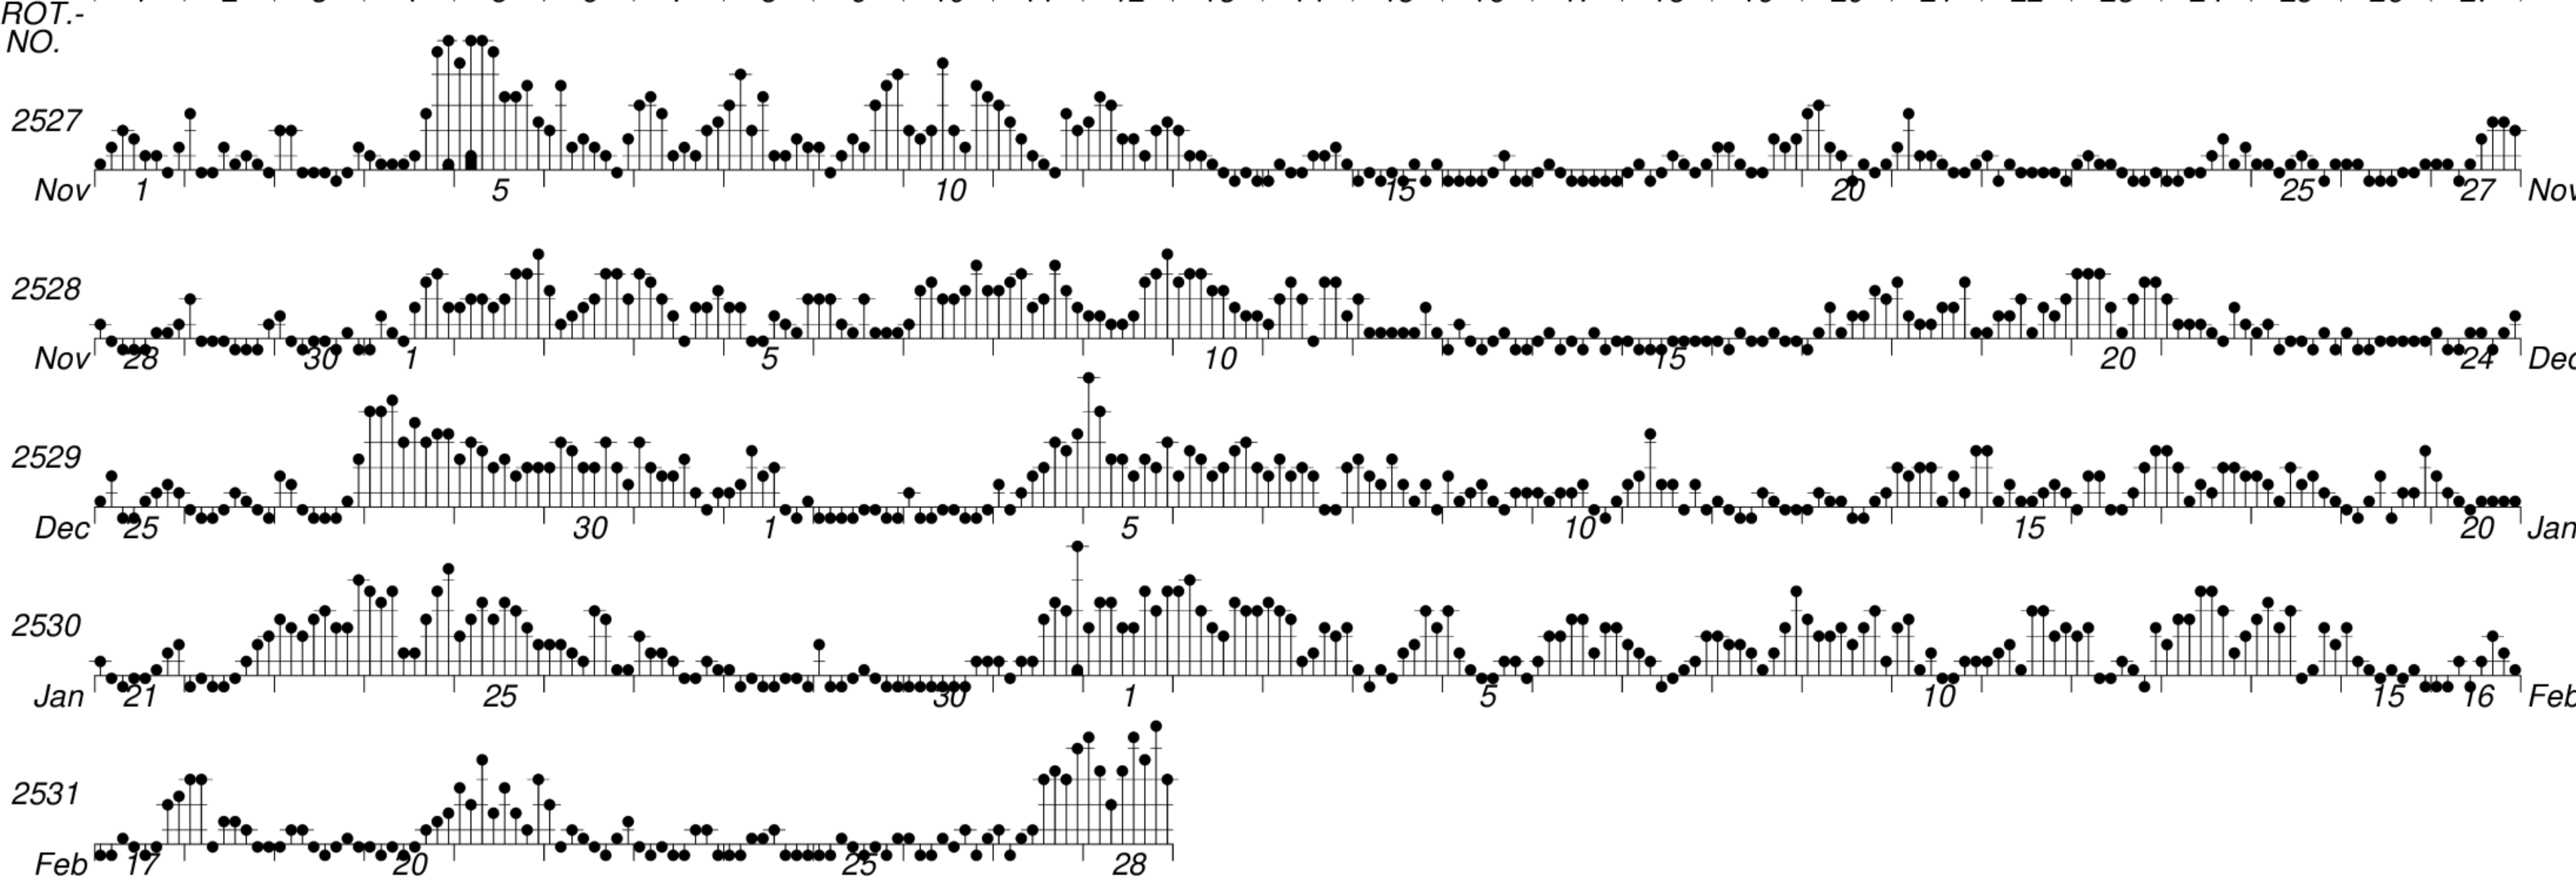

DAYS IN SOLAR ROTATION INTERVAL

1 2 3 4 5 6 7 8 9 10 11 12 13 14 15 16 17 18 19 20 21 22 23 24 25 26 27

KEY

▲ = sudden commencement

GFZ German Research Centre for Geosciences  
**PLANETARY MAGNETIC  
 THREE-HOUR-RANGE INDICES**  
*Kp till 2019 Feb 28*