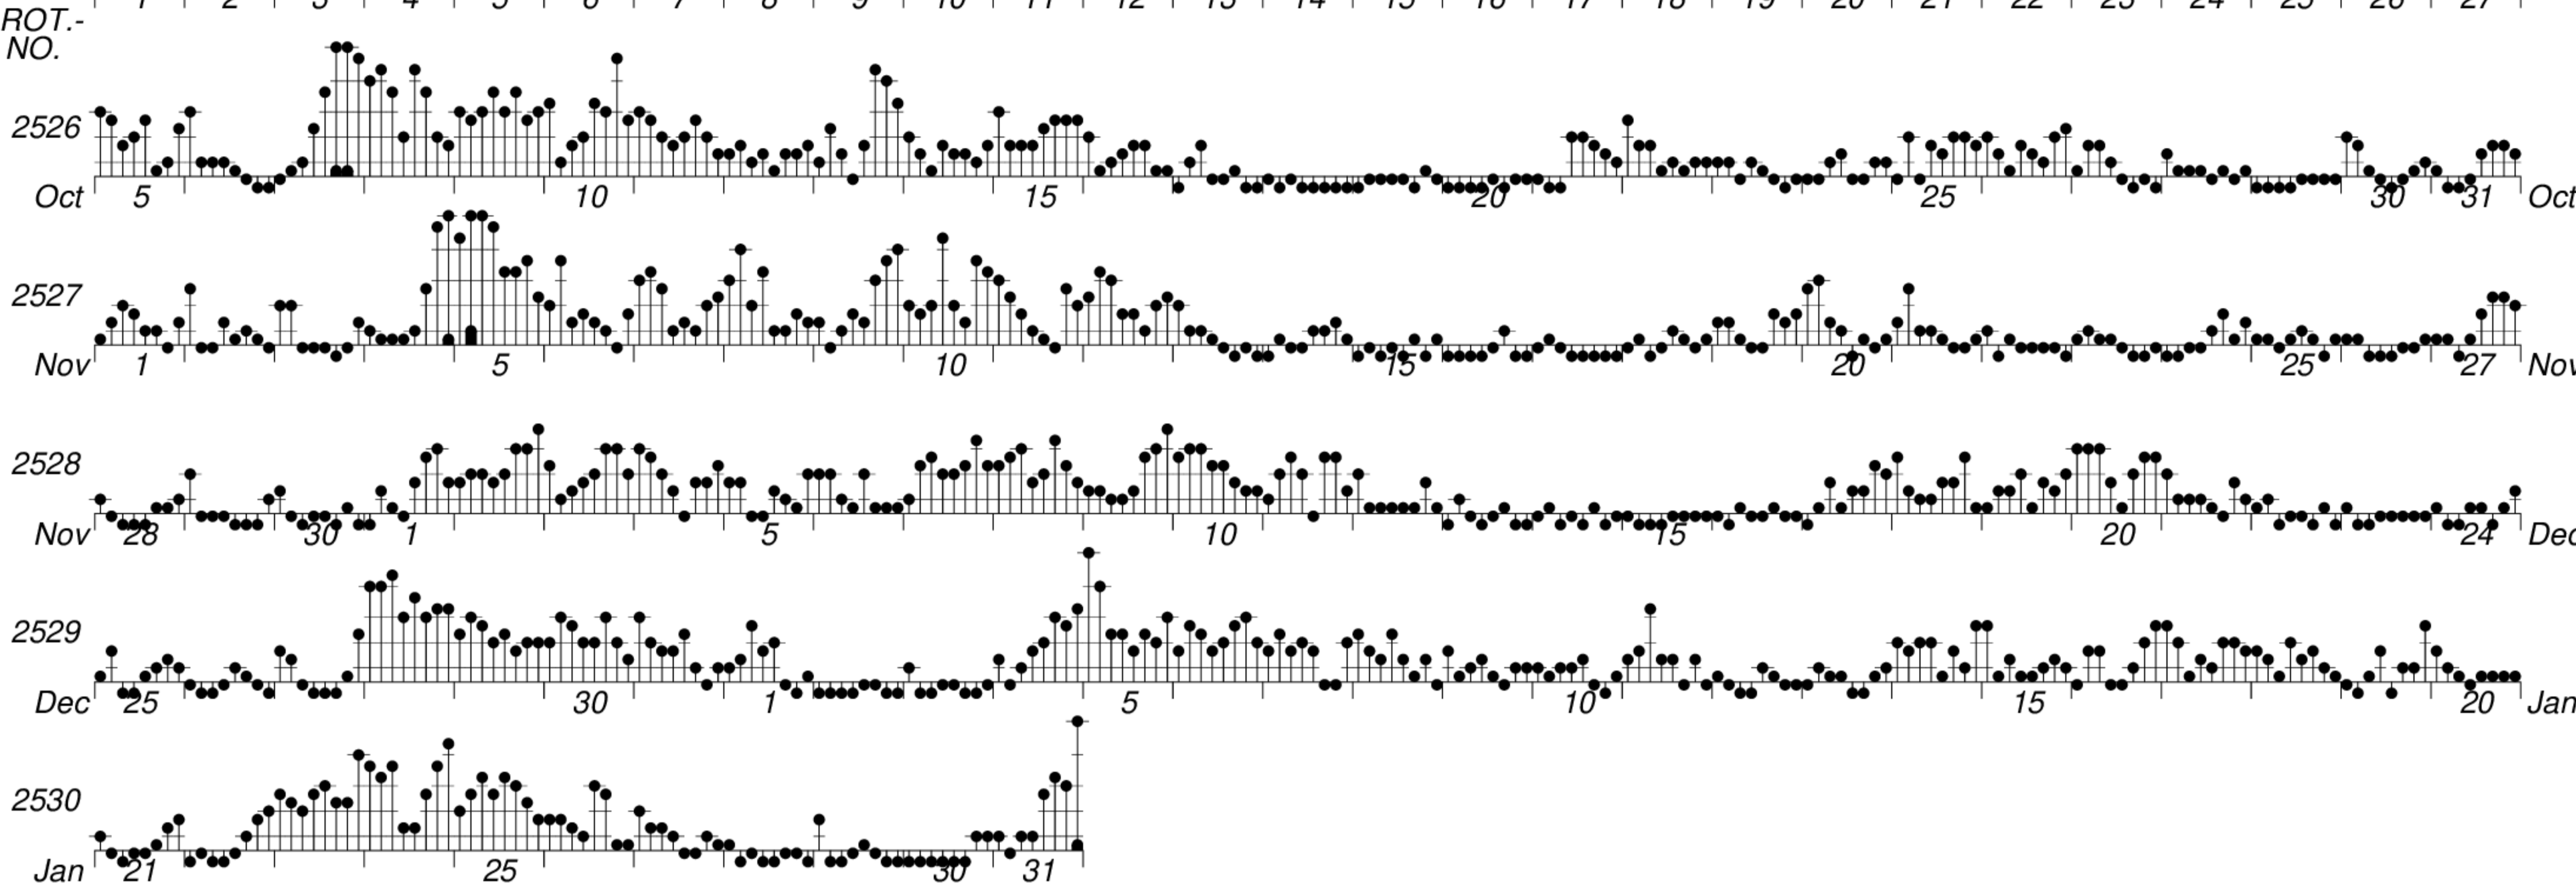

DAYS IN SOLAR ROTATION INTERVAL

1 2 3 4 5 6 7 8 9 10 11 12 13 14 15 16 17 18 19 20 21 22 23 24 25 26 27

KEY

▲ = sudden commencement

GFZ German Research Centre for Geosciences  
**PLANETARY MAGNETIC  
 THREE-HOUR-RANGE INDICES**

*Kp till 2019 Jan 31*