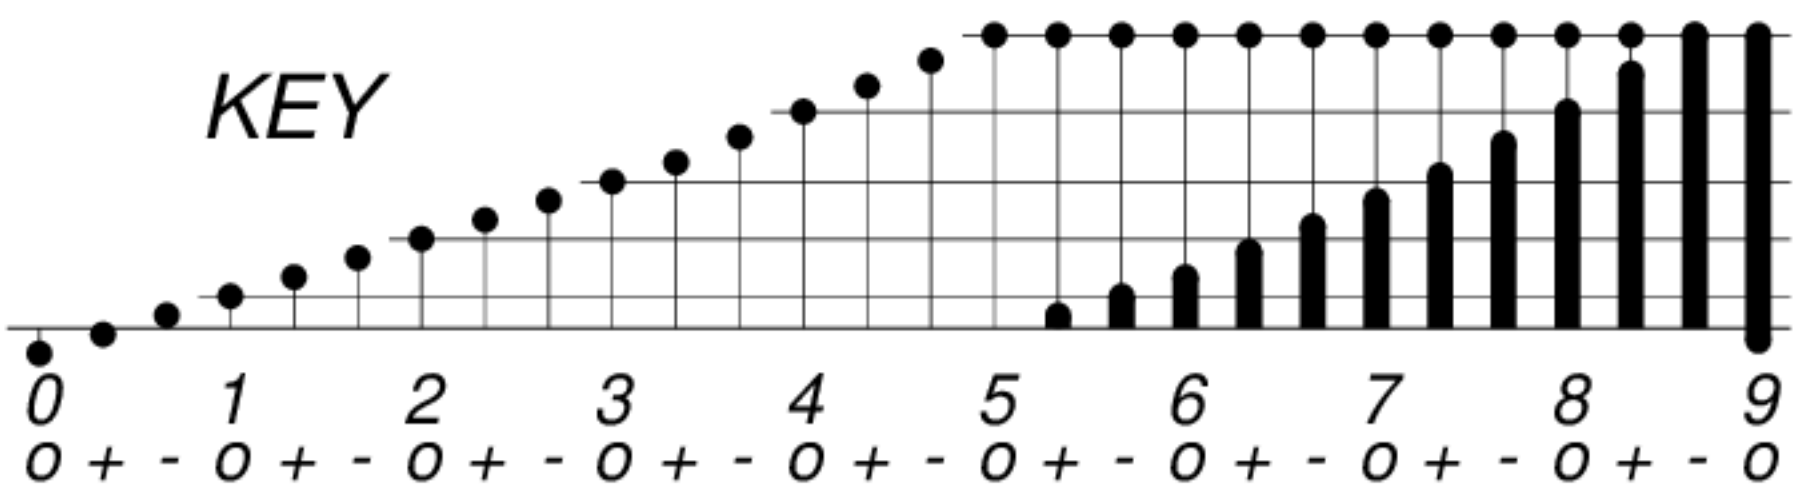

DAYS IN SOLAR ROTATION INTERVAL

1 2 3 4 5 6 7 8 9 10 11 12 13 14 15 16 17 18 19 20 21 22 23 24 25 26 27

KEY

▲ = sudden commencement

GFZ German Research Centre for Geosciences
**PLANETARY MAGNETIC
 THREE-HOUR-RANGE INDICES**
Kp till 2018 Jan 31