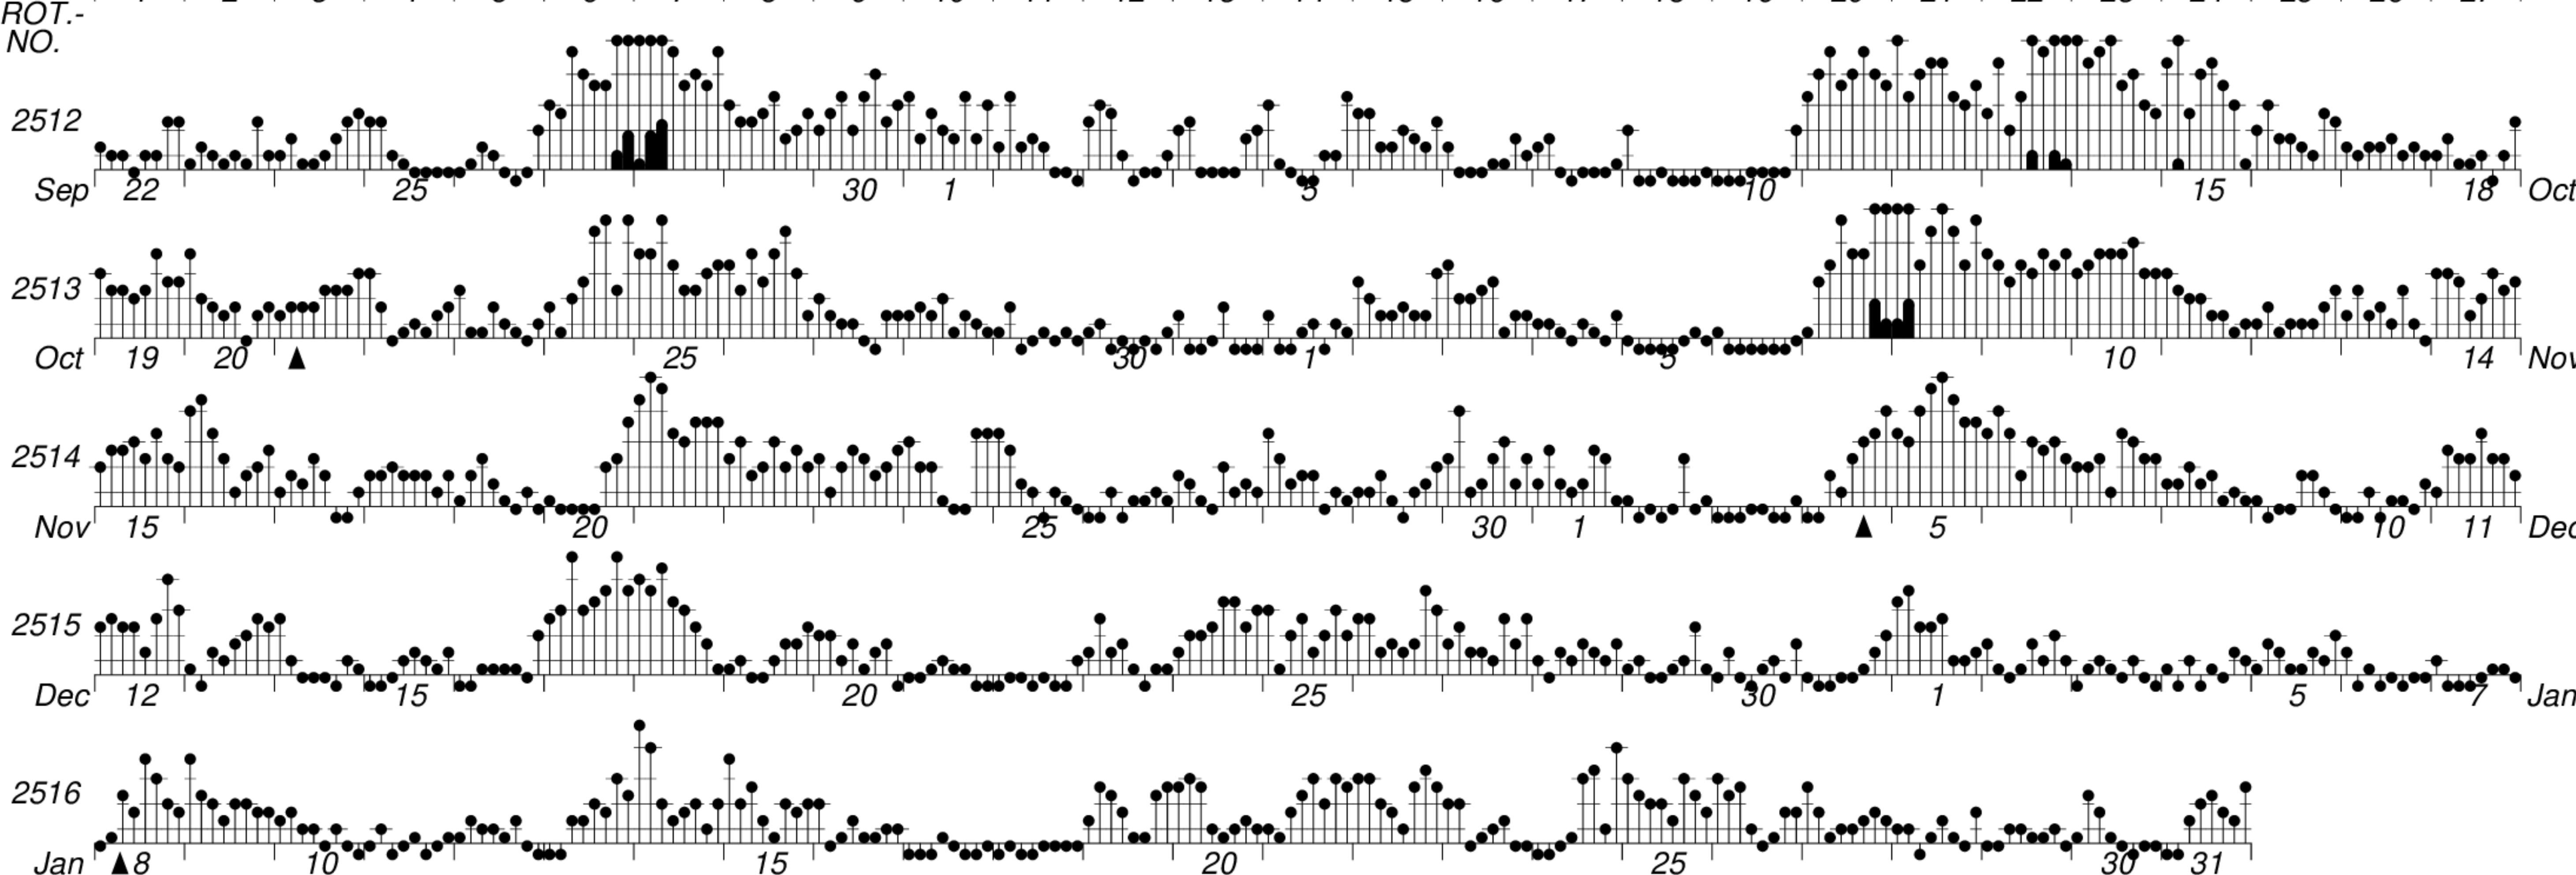

DAYS IN SOLAR ROTATION INTERVAL

1 2 3 4 5 6 7 8 9 10 11 12 13 14 15 16 17 18 19 20 21 22 23 24 25 26 27

KEY

▲ = sudden commencement

GFZ German Research Centre for Geosciences
**PLANETARY MAGNETIC
 THREE-HOUR-RANGE INDICES**
Kp till 2018 Jan 31