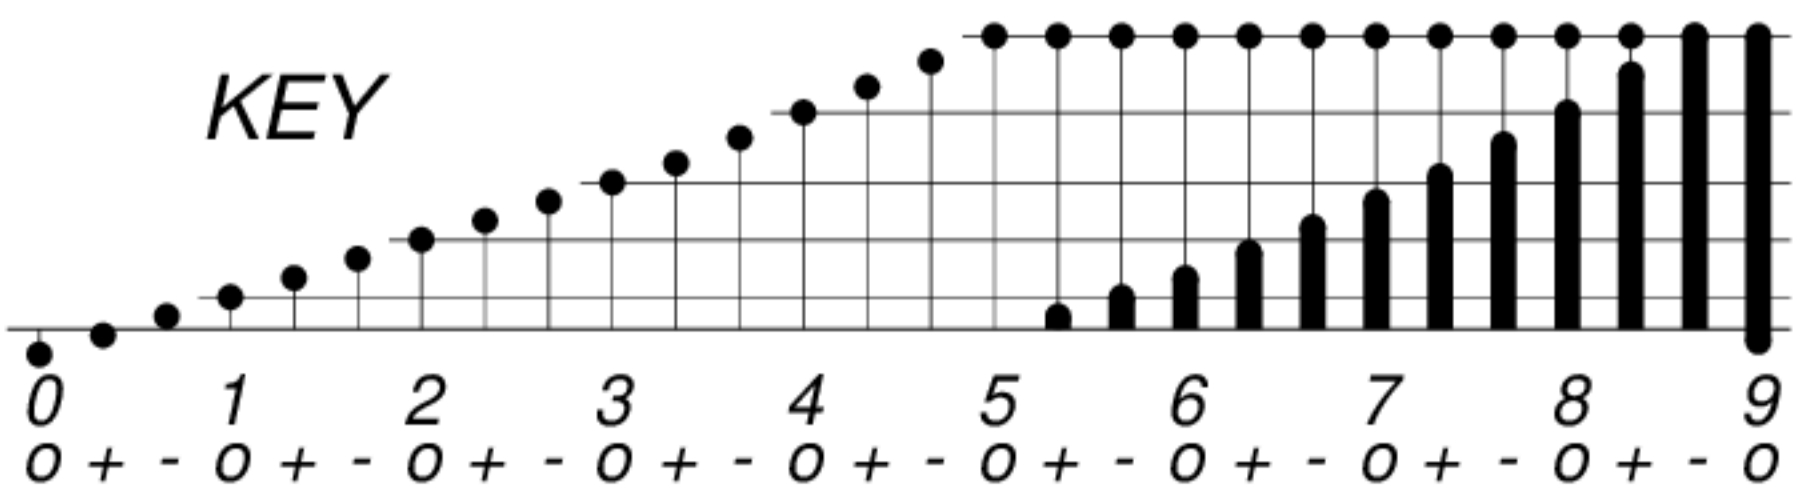

DAYS IN SOLAR ROTATION INTERVAL

1 2 3 4 5 6 7 8 9 10 11 12 13 14 15 16 17 18 19 20 21 22 23 24 25 26 27

ROT.-  
NO.

KEY

▲ = sudden commencement

GFZ German Research Centre for Geosciences  
**PLANETARY MAGNETIC  
THREE-HOUR-RANGE INDICES**

*Kp till 2014 Aug 31*