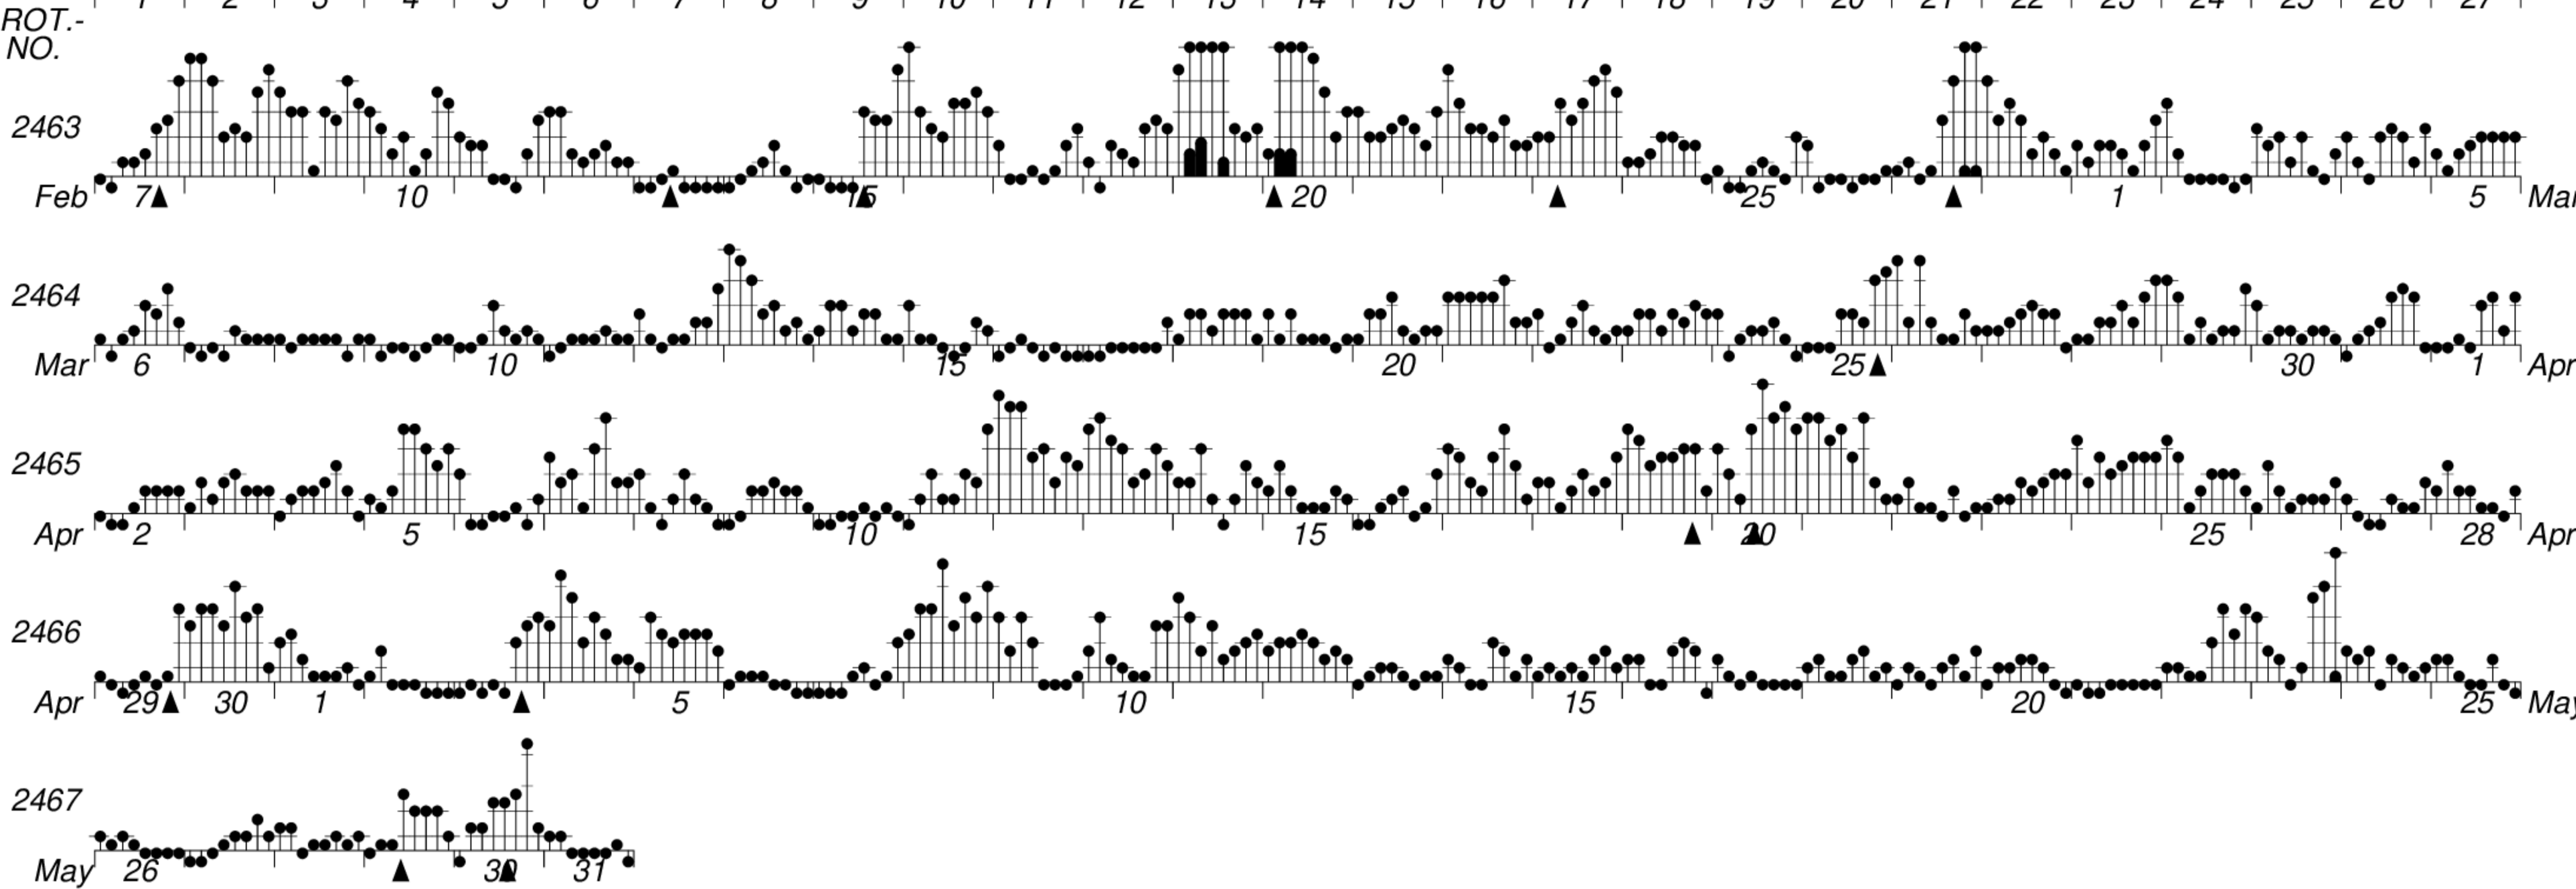

DAYS IN SOLAR ROTATION INTERVAL

1 2 3 4 5 6 7 8 9 10 11 12 13 14 15 16 17 18 19 20 21 22 23 24 25 26 27

KEY

▲ = sudden commencement

GFZ German Research Centre for Geosciences  
**PLANETARY MAGNETIC  
 THREE-HOUR-RANGE INDICES**

*Kp till 2014 May 31*