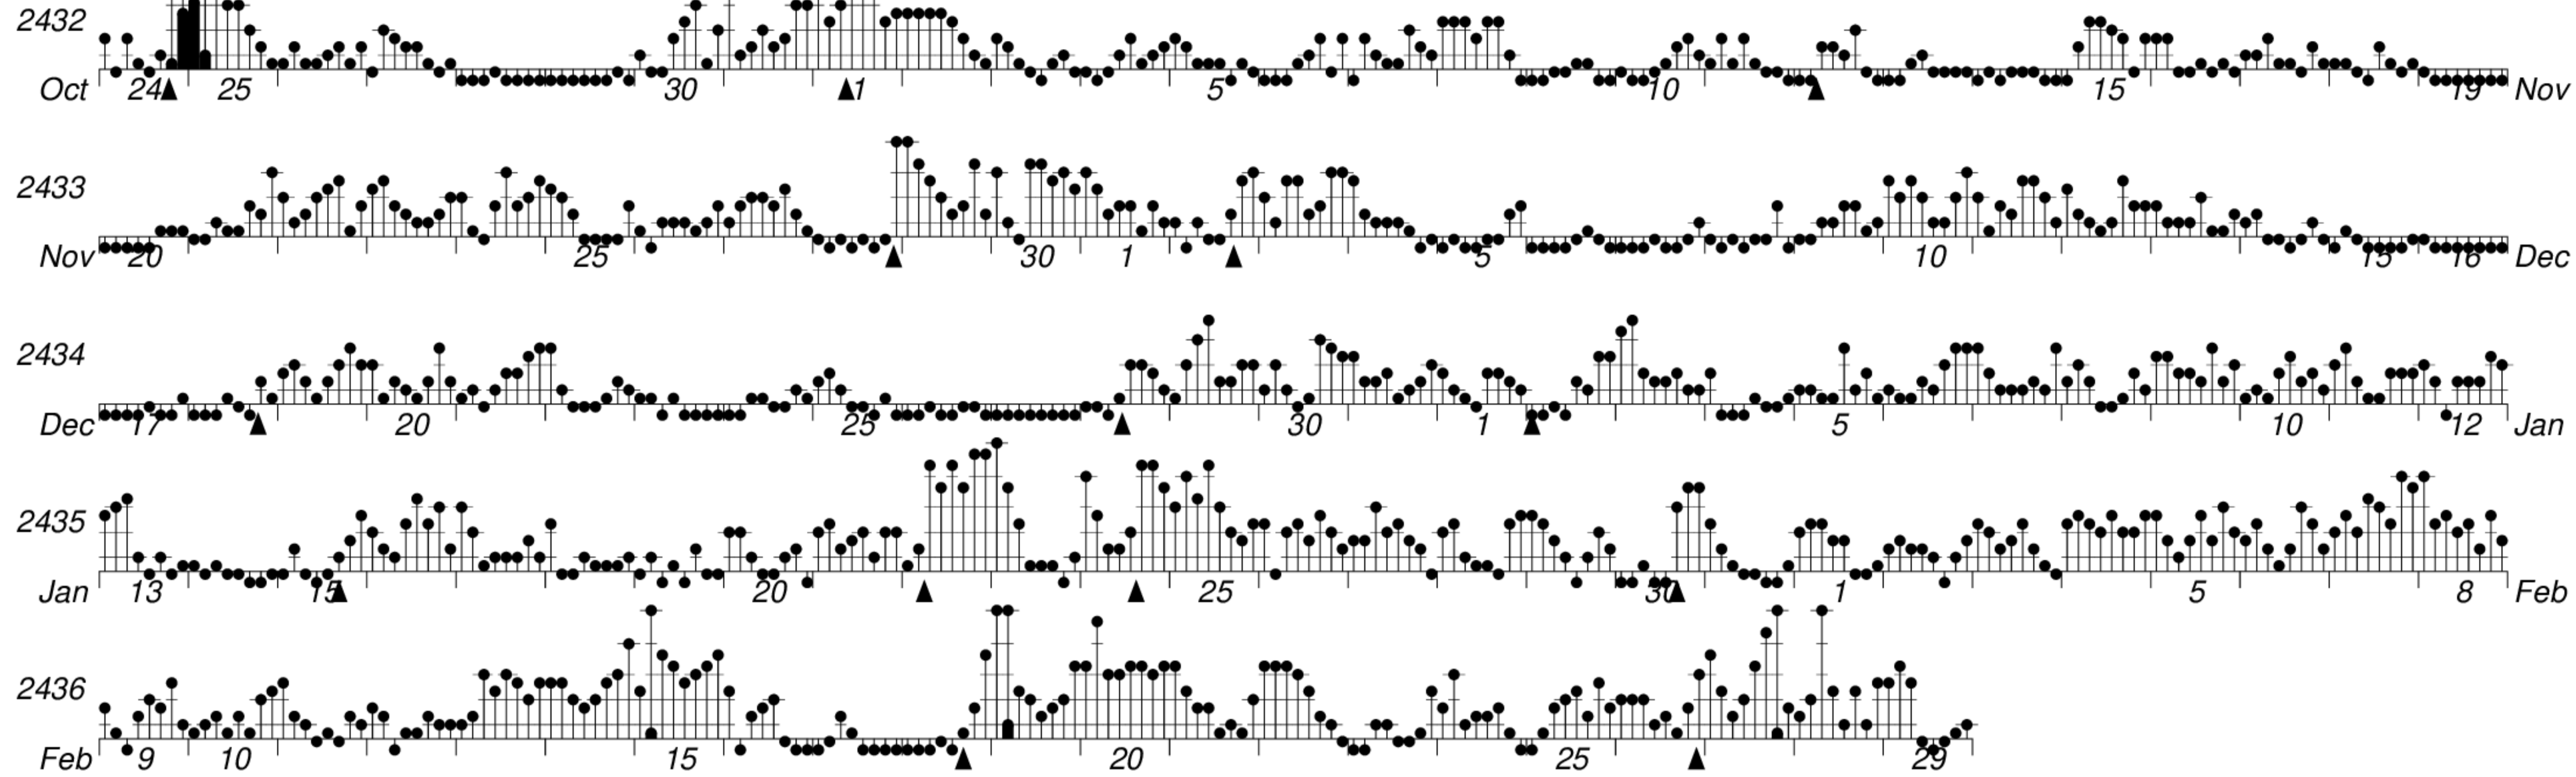

DAYS IN SOLAR ROTATION INTERVAL

1 2 3 4 5 6 7 8 9 10 11 12 13 14 15 16 17 18 19 20 21 22 23 24 25 26 27

ROT.-
NO.

KEY

▲ = sudden
commencement

GFZ German Research Centre for Geosciences
**PLANETARY MAGNETIC
THREE-HOUR-RANGE INDICES**
Kp till 2012 Feb 29