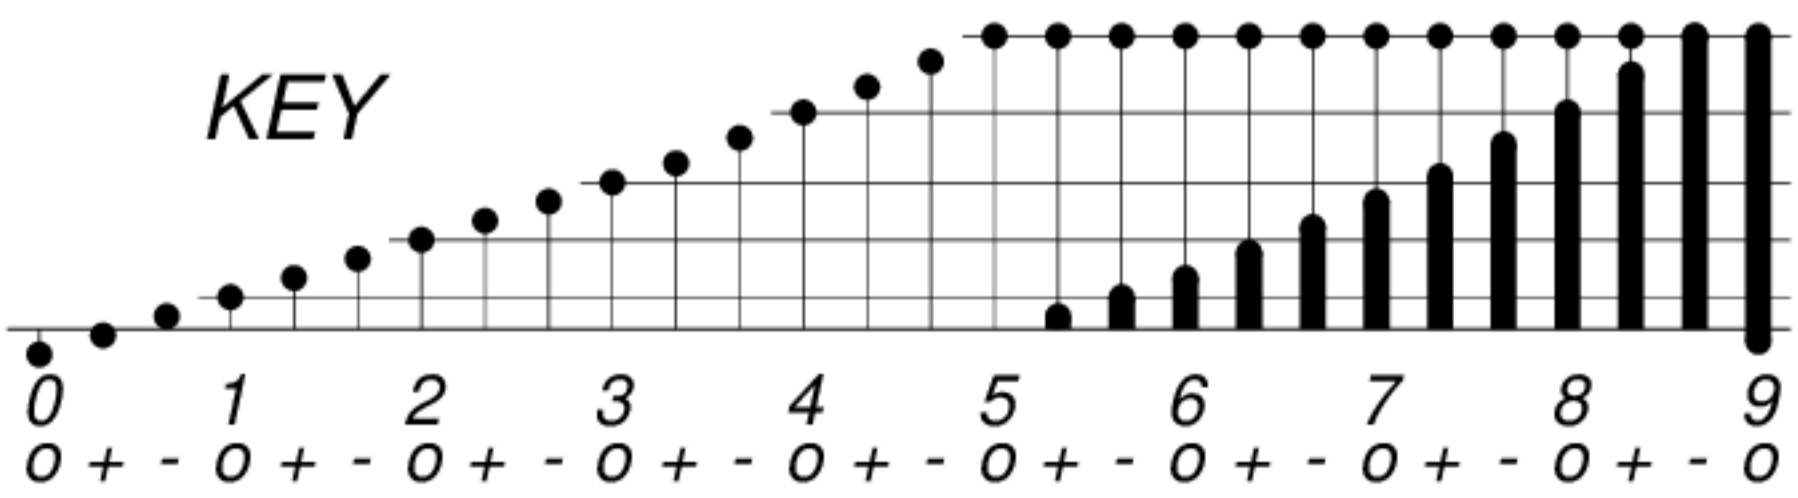

DAYS IN SOLAR ROTATION INTERVAL

1 2 3 4 5 6 7 8 9 10 11 12 13 14 15 16 17 18 19 20 21 22 23 24 25 26 27

ROT.-
NO.

KEY

▲ = sudden
commencement

GFZ German Research Centre for Geosciences
**PLANETARY MAGNETIC
THREE-HOUR-RANGE INDICES**
Kp till 2012 Feb 29