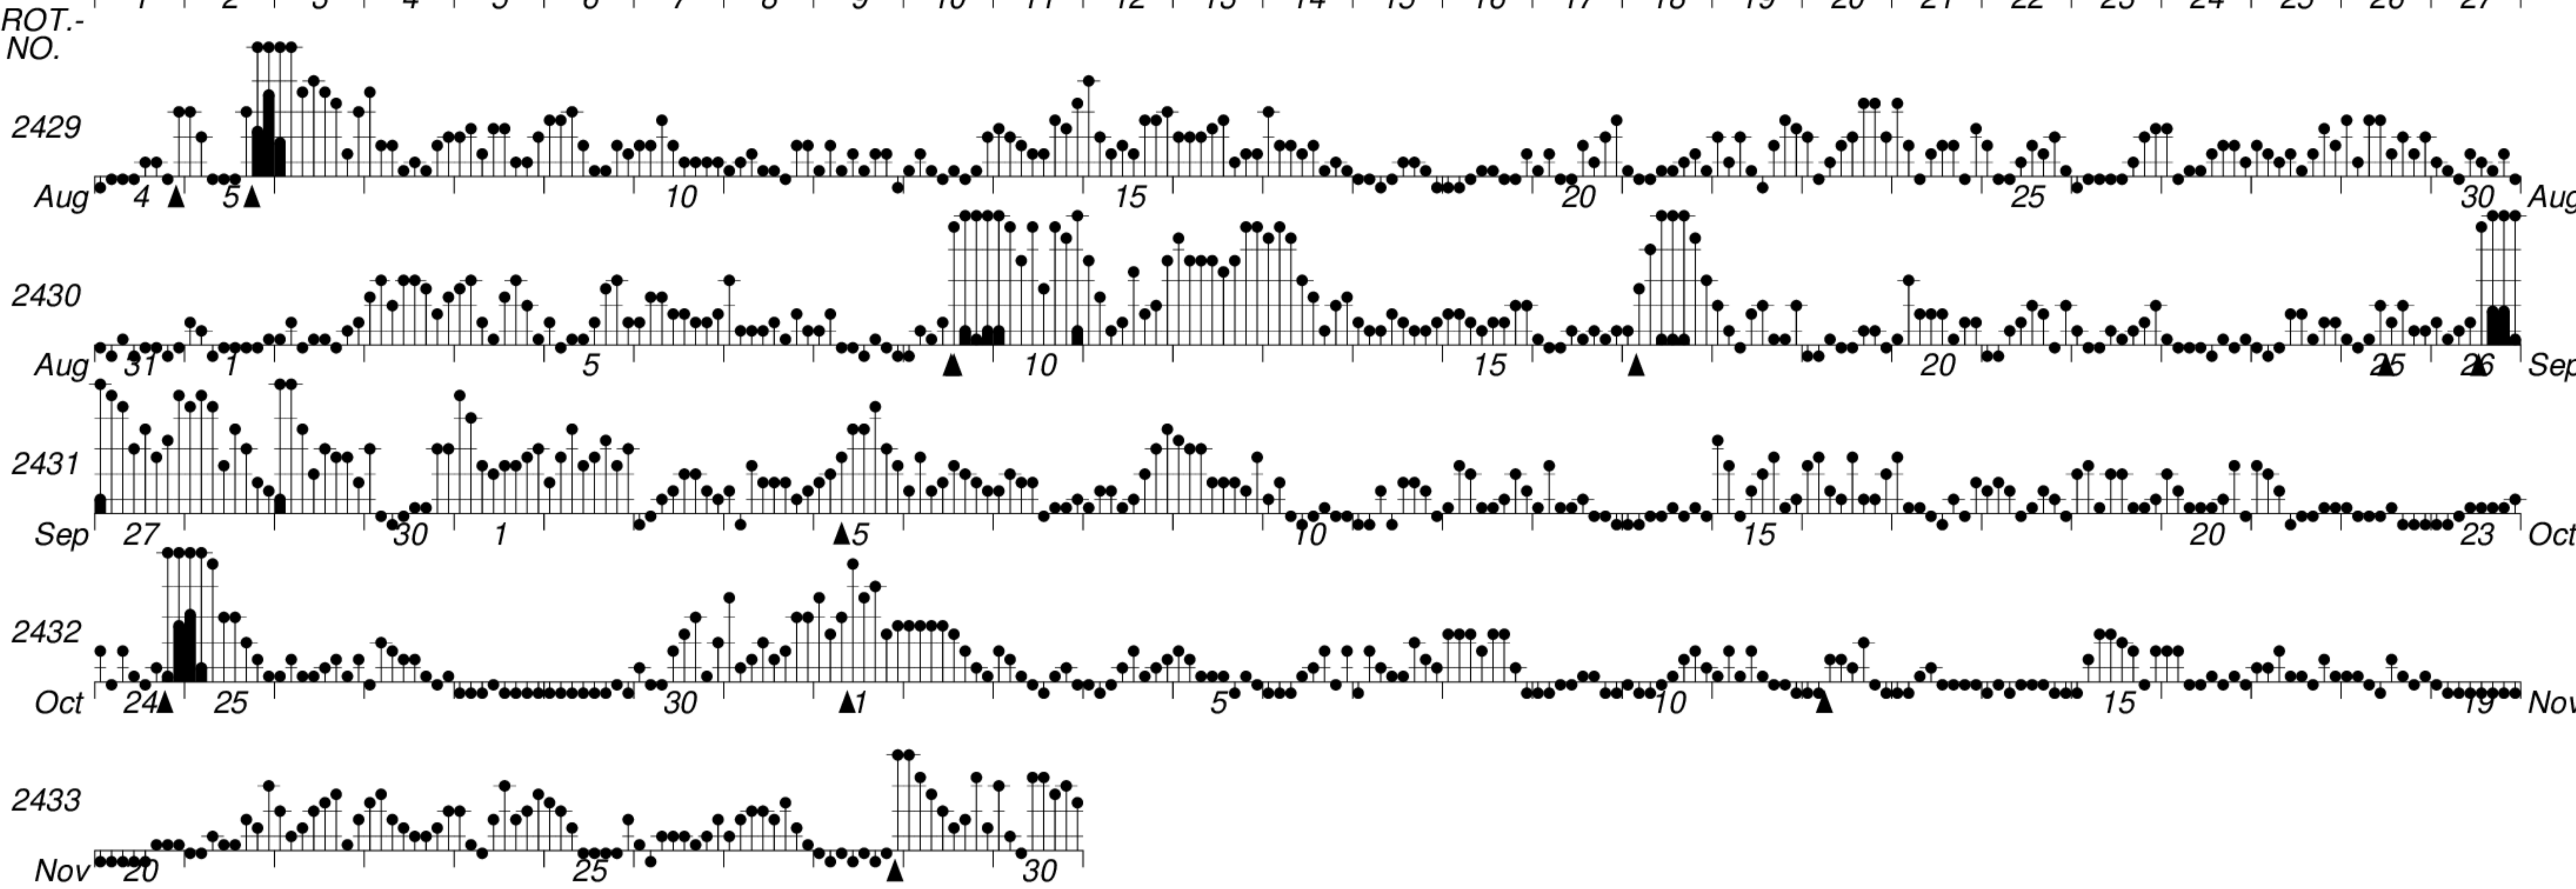

DAYS IN SOLAR ROTATION INTERVAL

1 2 3 4 5 6 7 8 9 10 11 12 13 14 15 16 17 18 19 20 21 22 23 24 25 26 27

KEY

▲ = sudden commencement

GFZ German Research Centre for Geosciences
**PLANETARY MAGNETIC
 THREE-HOUR-RANGE INDICES**

Kp till 2011 Nov 30