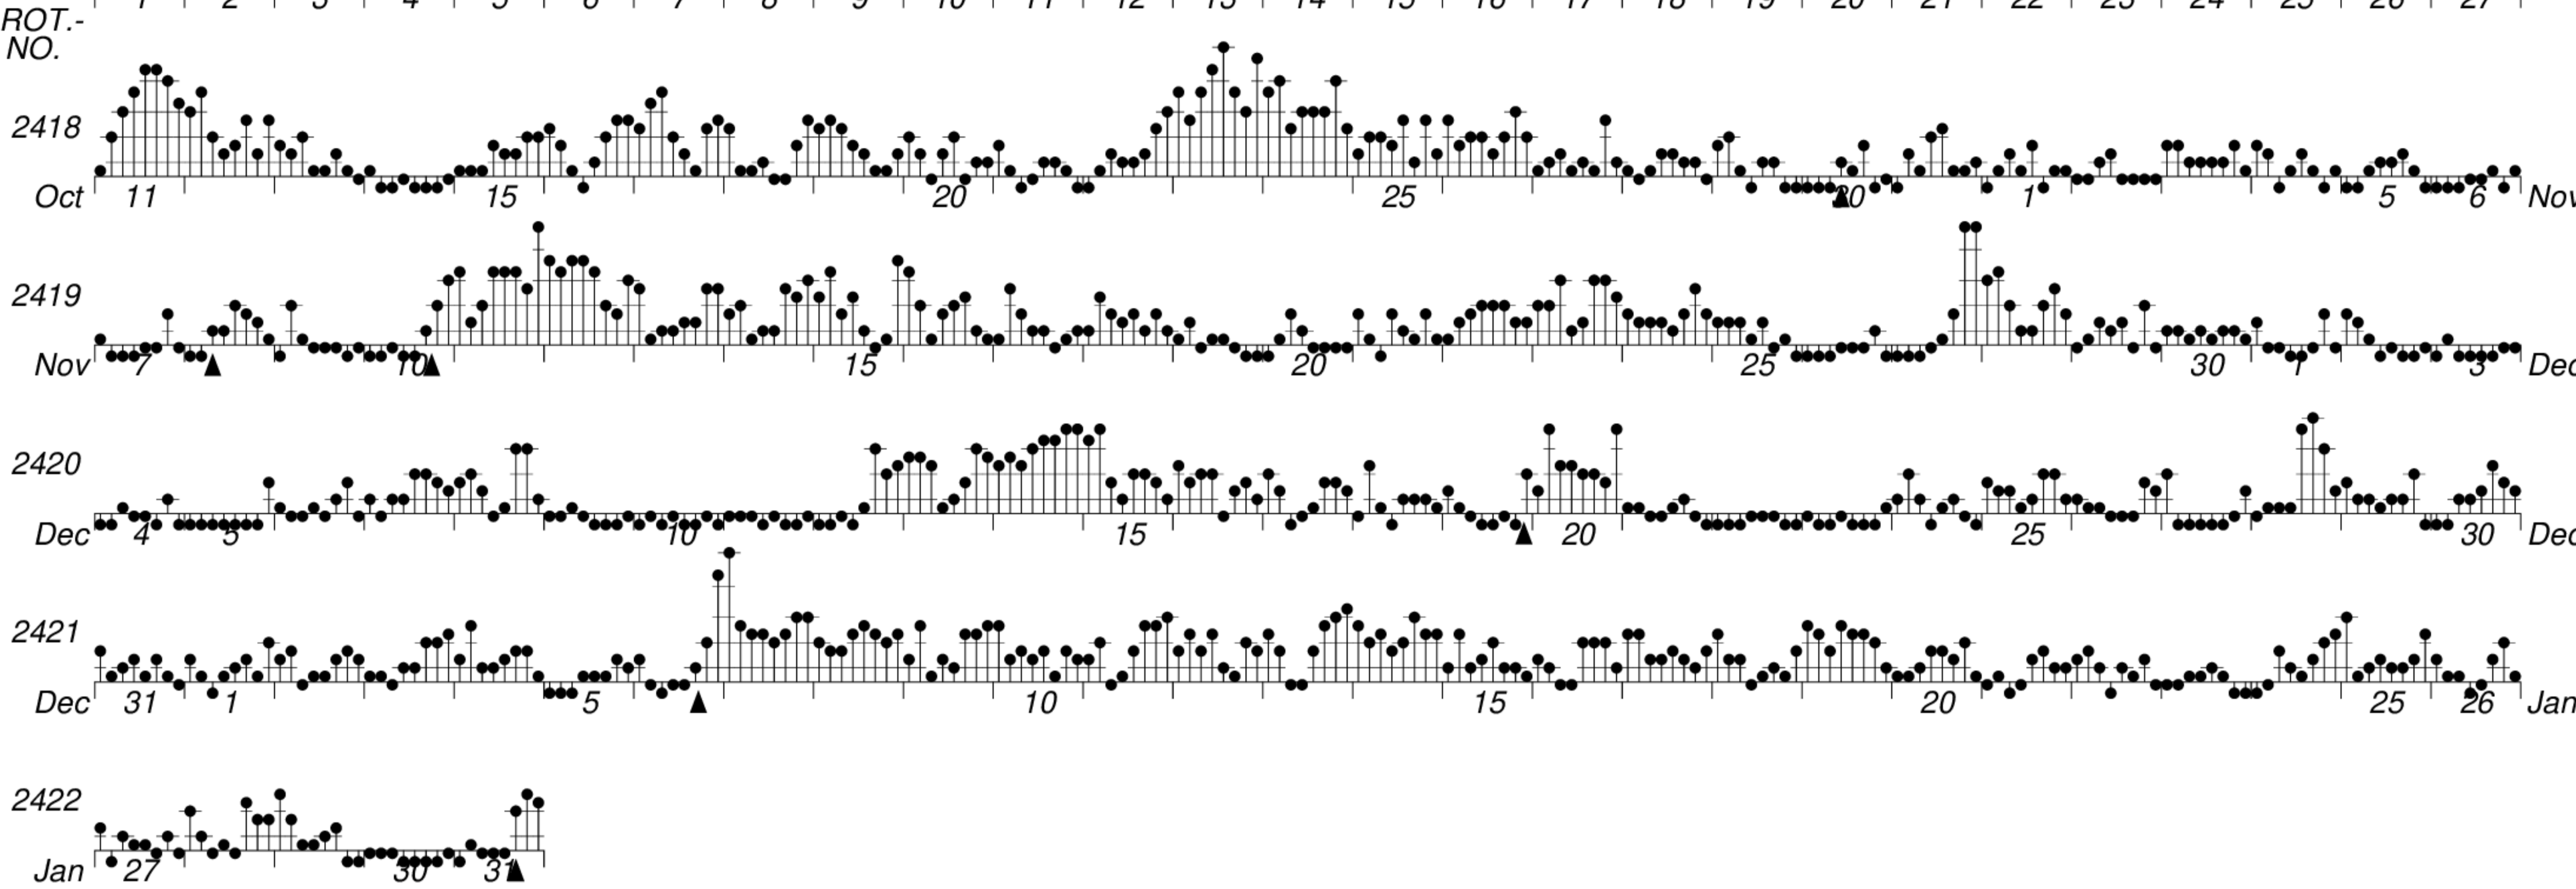

DAYS IN SOLAR ROTATION INTERVAL

1 2 3 4 5 6 7 8 9 10 11 12 13 14 15 16 17 18 19 20 21 22 23 24 25 26 27

KEY

▲ = sudden commencement

GFZ German Research Centre for Geosciences
**PLANETARY MAGNETIC
 THREE-HOUR-RANGE INDICES**

Kp till 2011 Jan 31