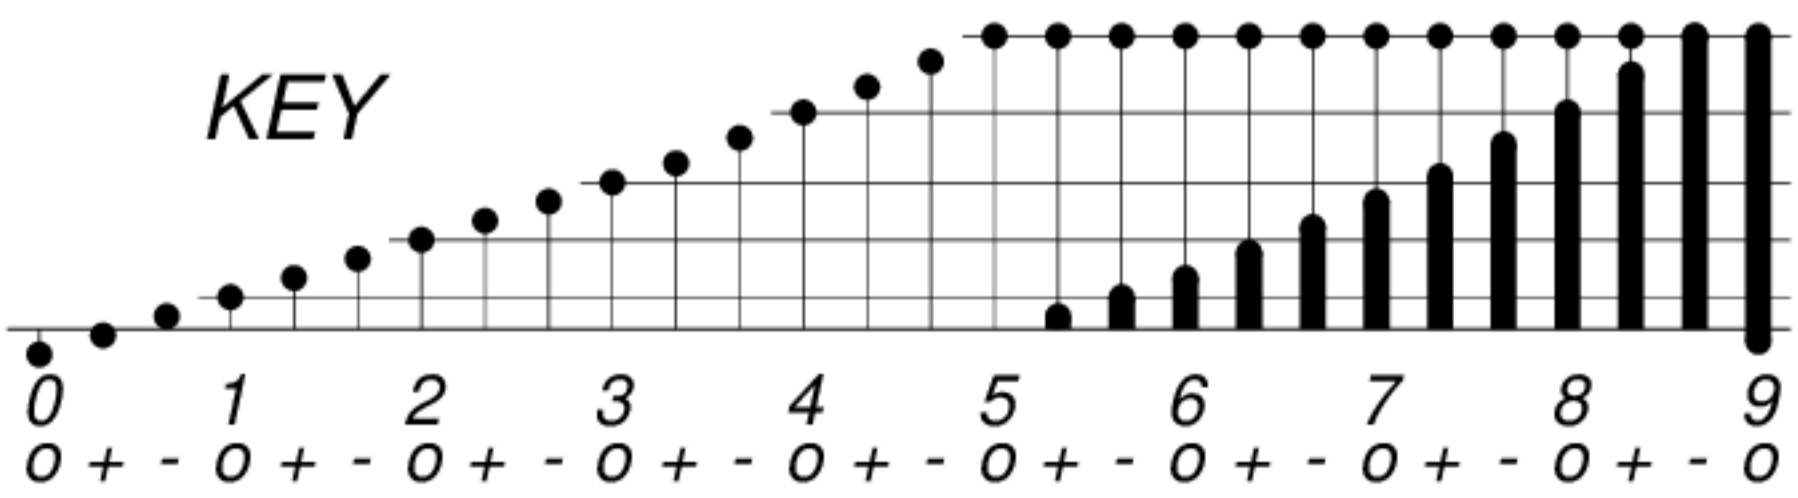

DAYS IN SOLAR ROTATION INTERVAL

1 | 2 | 3 | 4 | 5 | 6 | 7 | 8 | 9 | 10 | 11 | 12 | 13 | 14 | 15 | 16 | 17 | 18 | 19 | 20 | 21 | 22 | 23 | 24 | 25 | 26 | 27

ROT.-NO.

KEY

▲ = sudden commencement

GFZ German Research Centre for Geosciences  
**PLANETARY MAGNETIC  
 THREE-HOUR-RANGE INDICES**

*Kp till 2010 Feb 28*