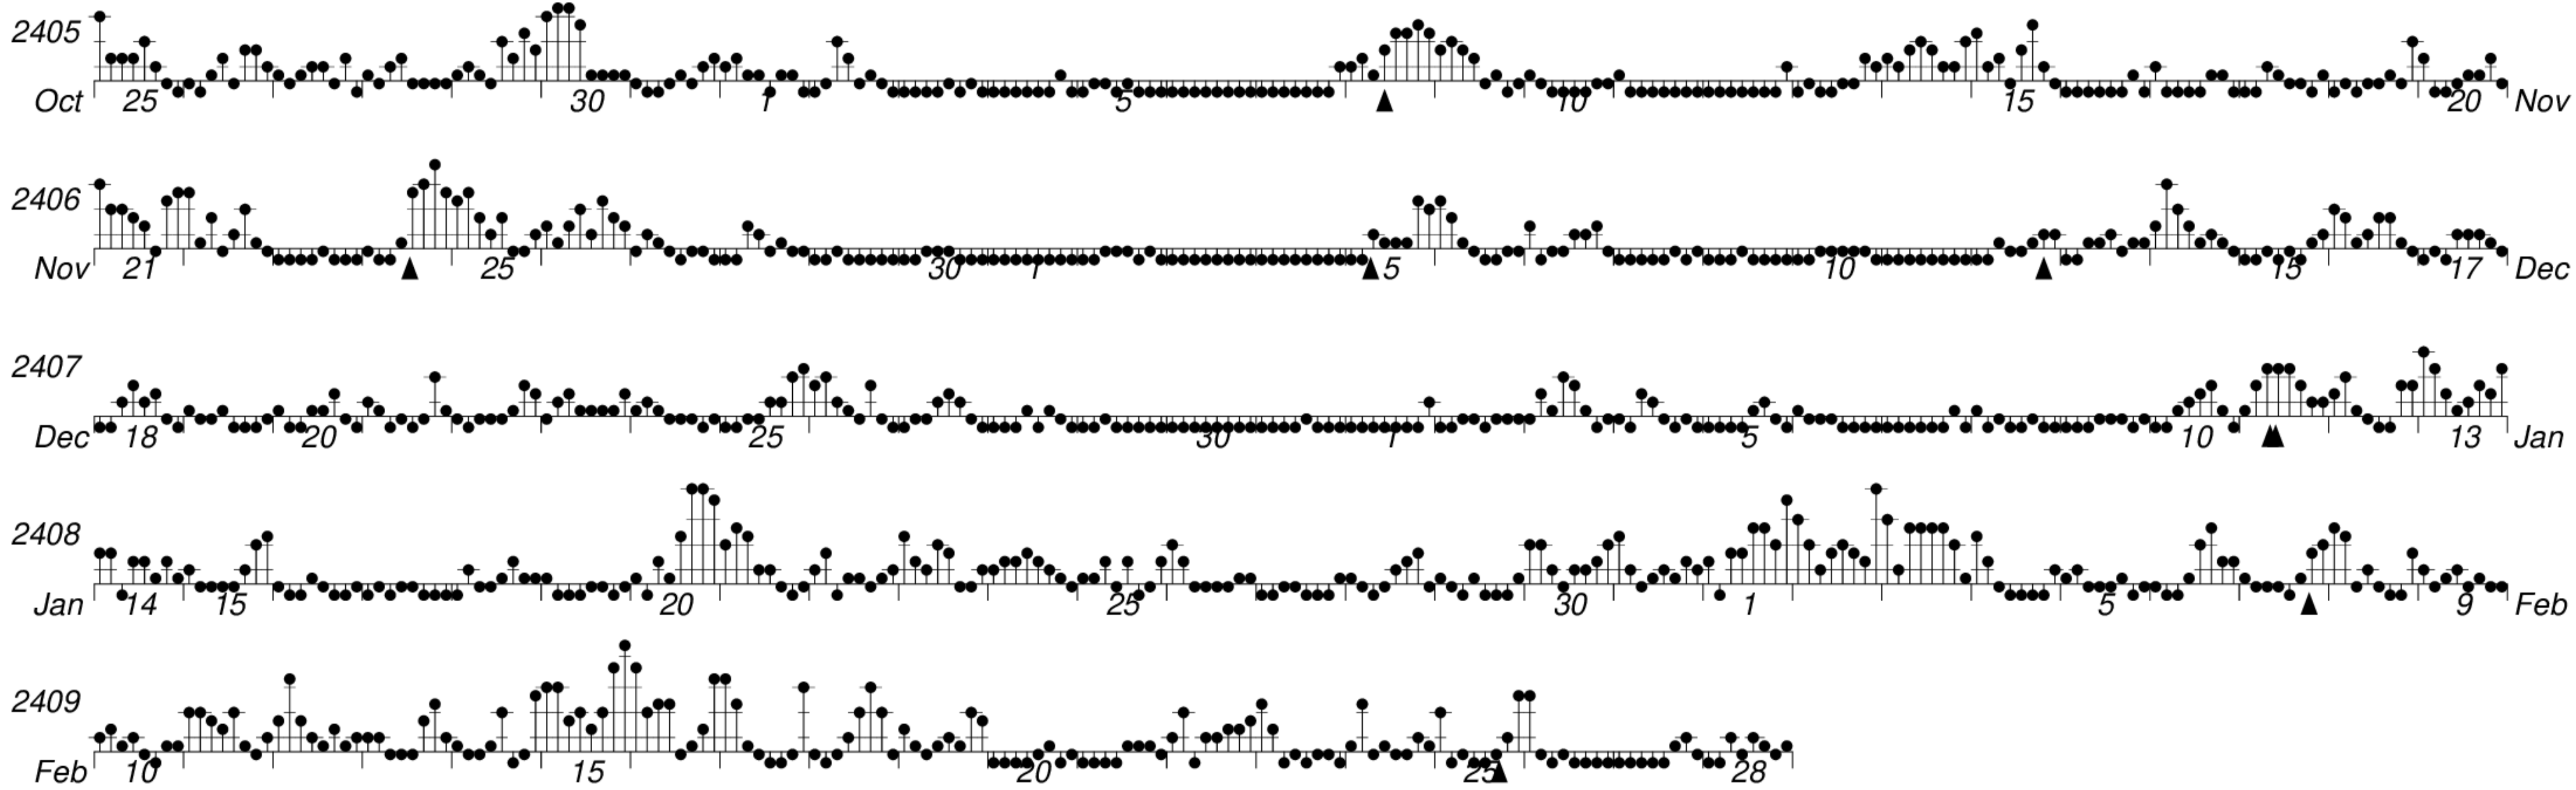

DAYS IN SOLAR ROTATION INTERVAL

1 | 2 | 3 | 4 | 5 | 6 | 7 | 8 | 9 | 10 | 11 | 12 | 13 | 14 | 15 | 16 | 17 | 18 | 19 | 20 | 21 | 22 | 23 | 24 | 25 | 26 | 27

ROT.-NO.

KEY

▲ = sudden commencement

GFZ German Research Centre for Geosciences  
**PLANETARY MAGNETIC  
 THREE-HOUR-RANGE INDICES**

*Kp till 2010 Feb 28*