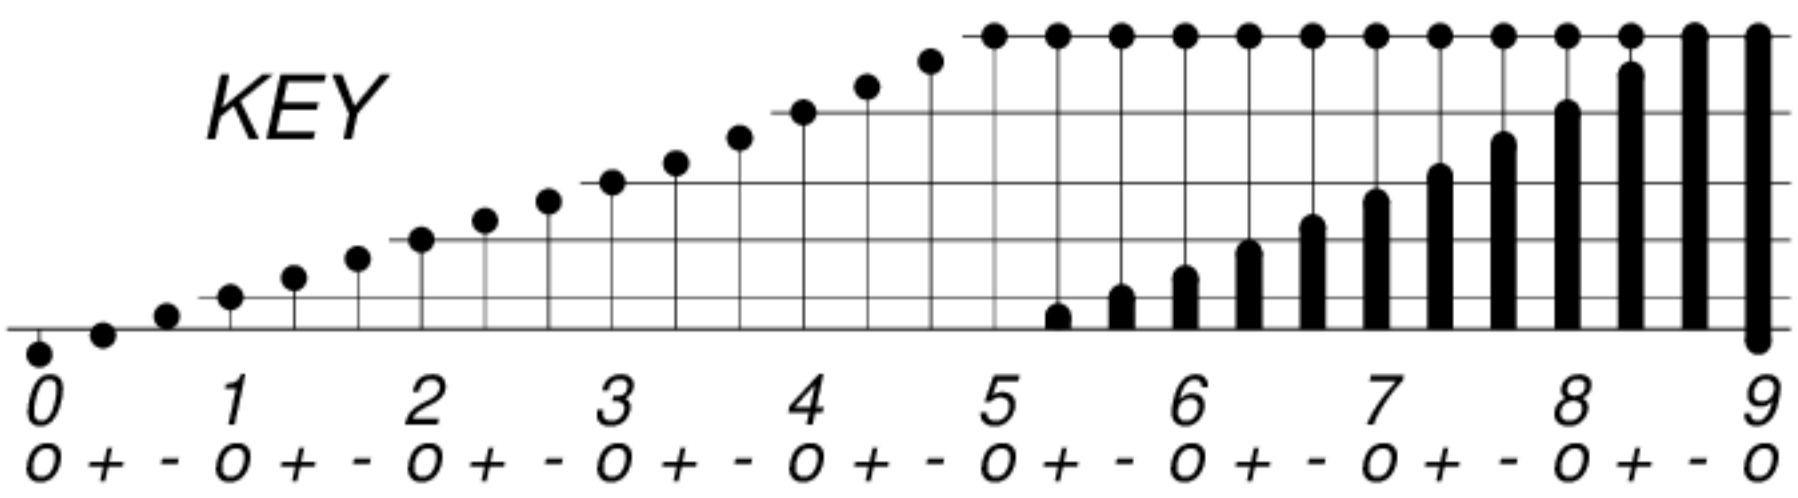

DAYS IN SOLAR ROTATION INTERVAL

1 2 3 4 5 6 7 8 9 10 11 12 13 14 15 16 17 18 19 20 21 22 23 24 25 26 27

ROT.-
NO.

KEY

▲ = sudden commencement

GFZ German Research Centre for Geosciences
**PLANETARY MAGNETIC
 THREE-HOUR-RANGE INDICES**

Kp till 2002 Aug 31