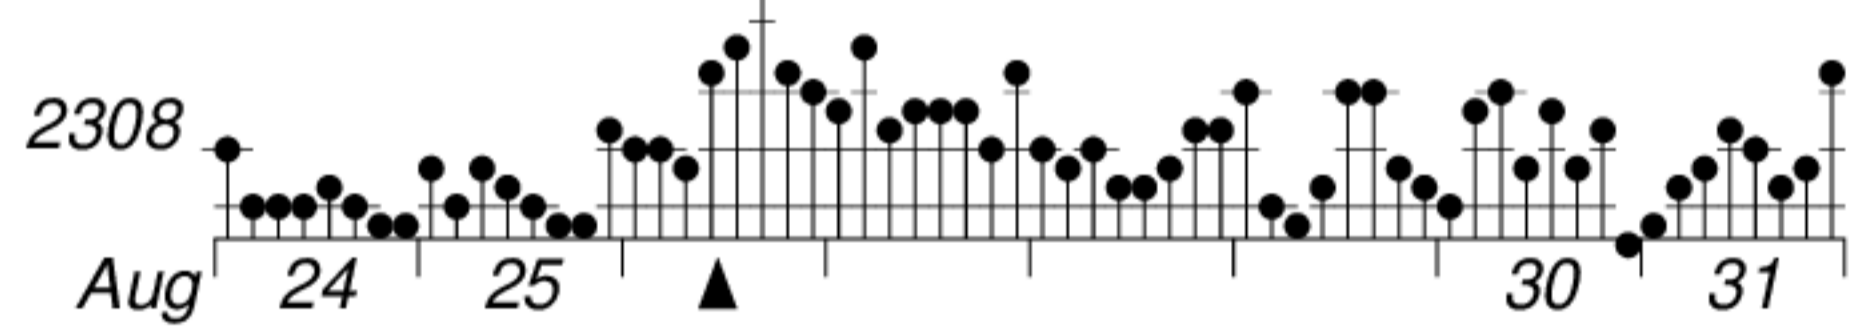

DAYS IN SOLAR ROTATION INTERVAL

1 2 3 4 5 6 7 8 9 10 11 12 13 14 15 16 17 18 19 20 21 22 23 24 25 26 27

ROT.-
NO.

KEY

▲ = sudden commencement

GFZ German Research Centre for Geosciences
**PLANETARY MAGNETIC
 THREE-HOUR-RANGE INDICES**

Kp till 2002 Aug 31