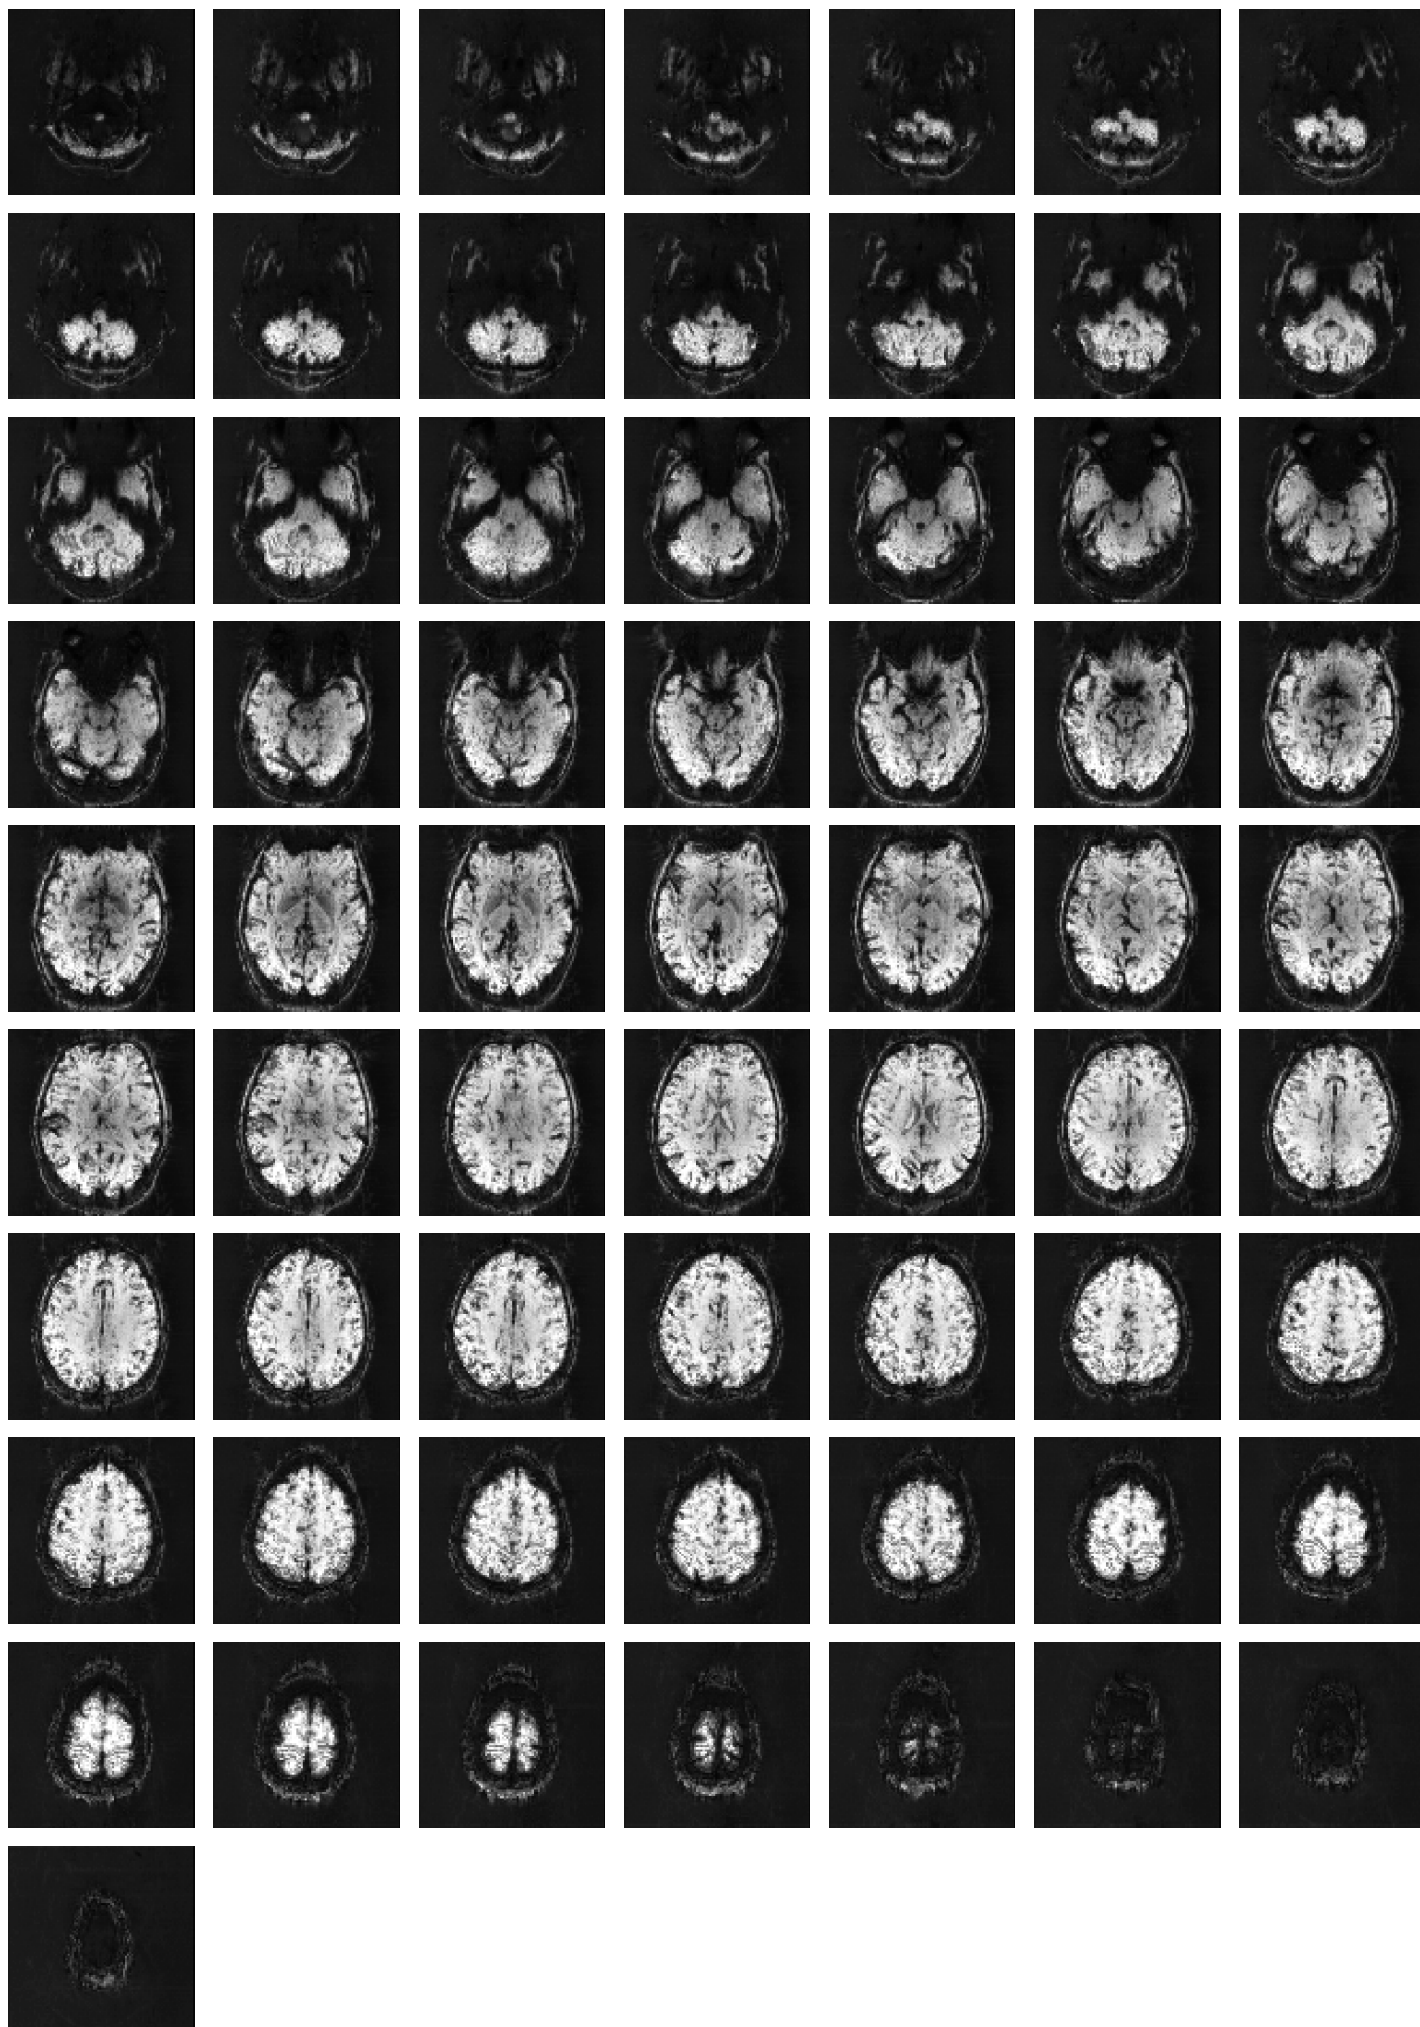

Mean EPI

Brain mask

tSNR

motion

fieldmap correction

coregistration