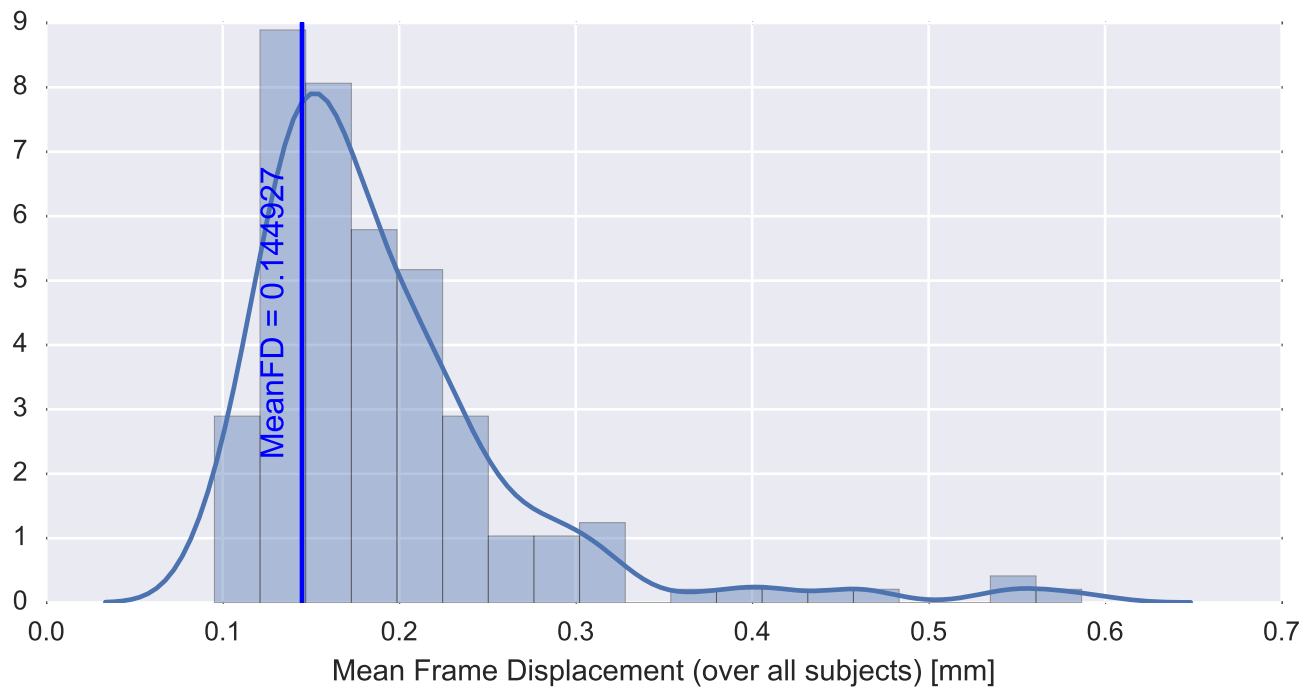

Mean EPI

Brain mask

tSNR

motion

fieldmap correction

coregistration