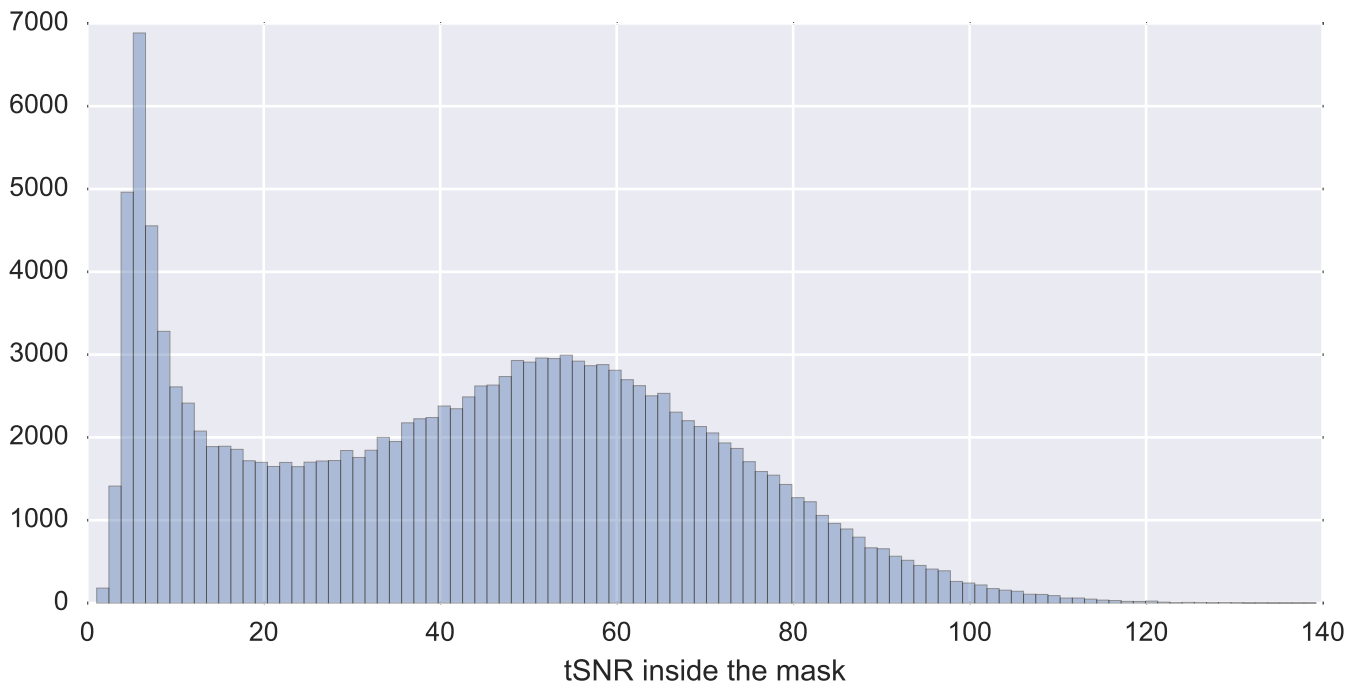

Mean EPI

Brain mask

tSNR

motion

fieldmap correction

coregistration