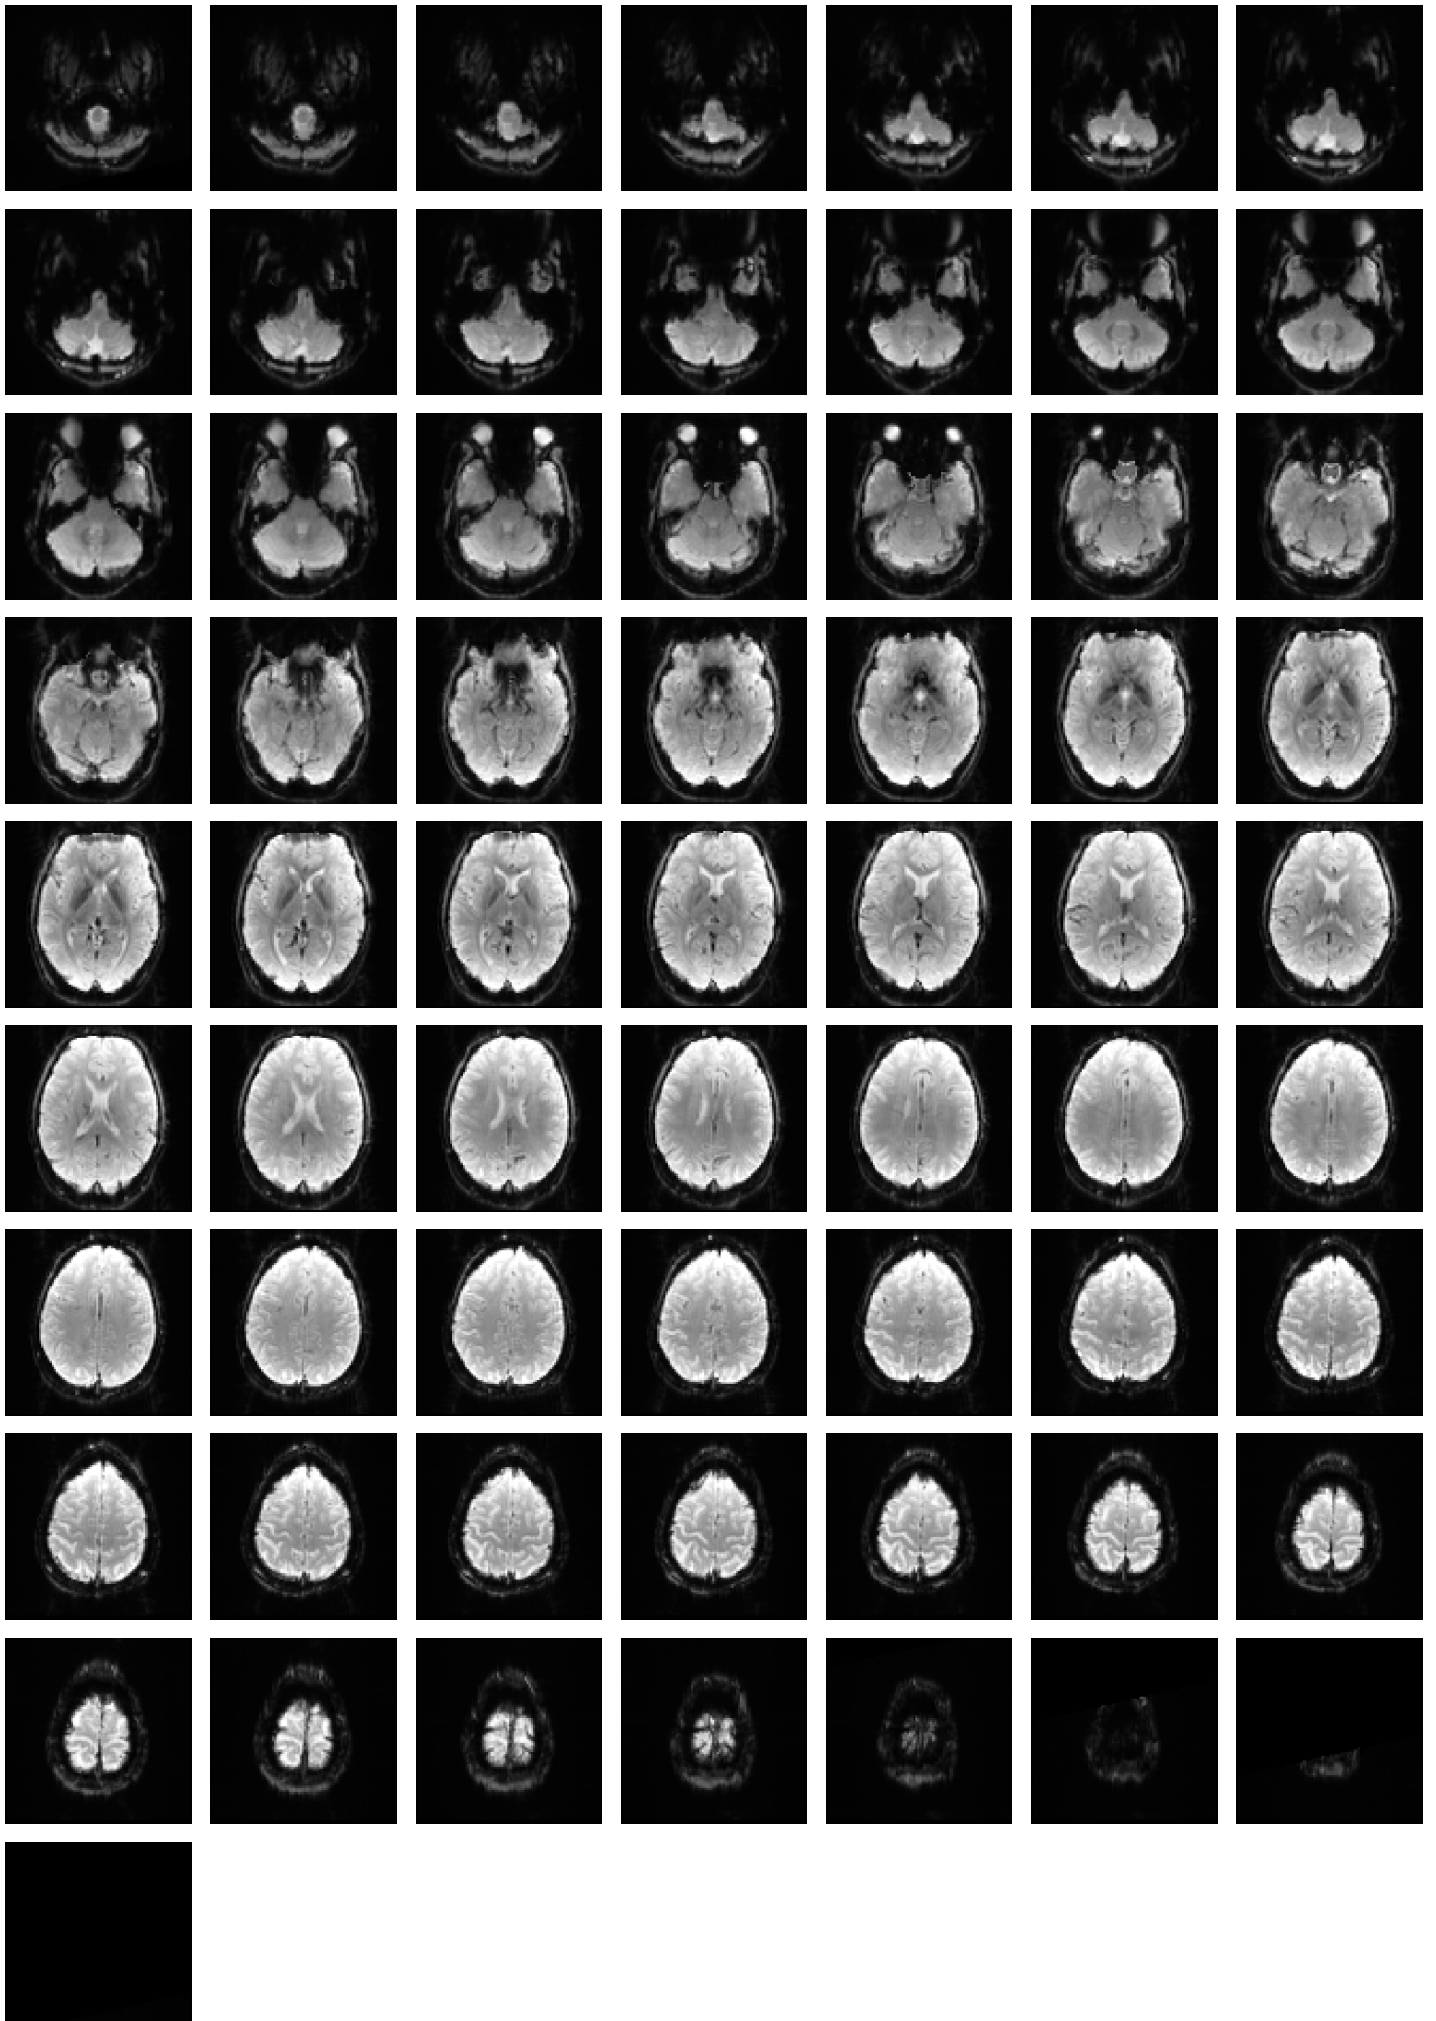

Mean EPI

Brain mask

tSNR

motion

fieldmap correction

coregistration