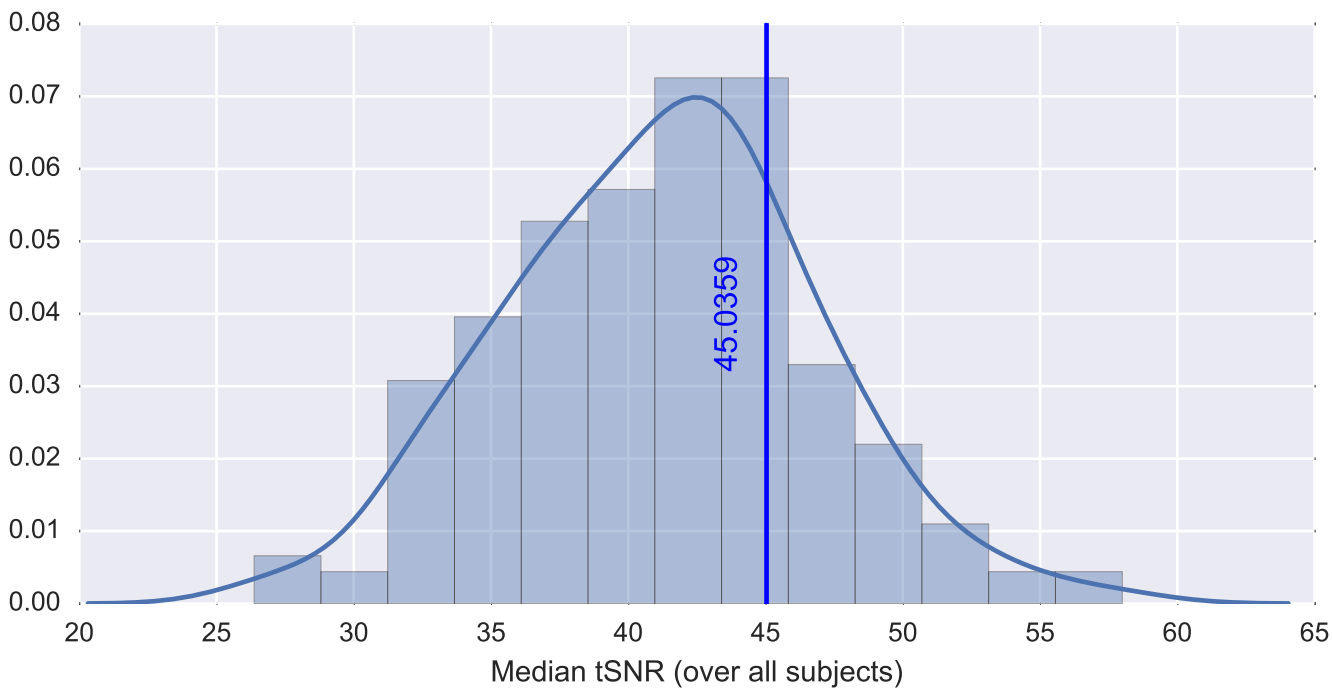

Mean EPI

Brain mask

tSNR

motion

fieldmap correction

coregistration