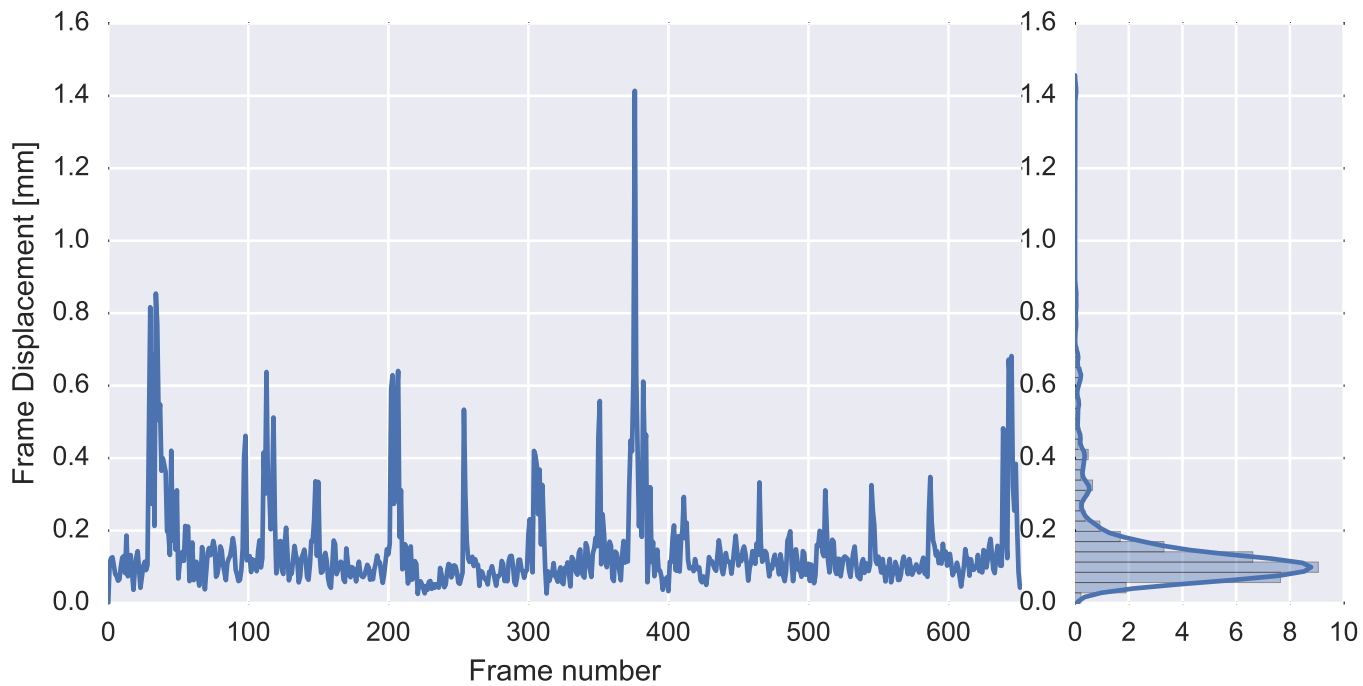

Mean EPI

Brain mask

tSNR

motion

fieldmap correction

coregistration