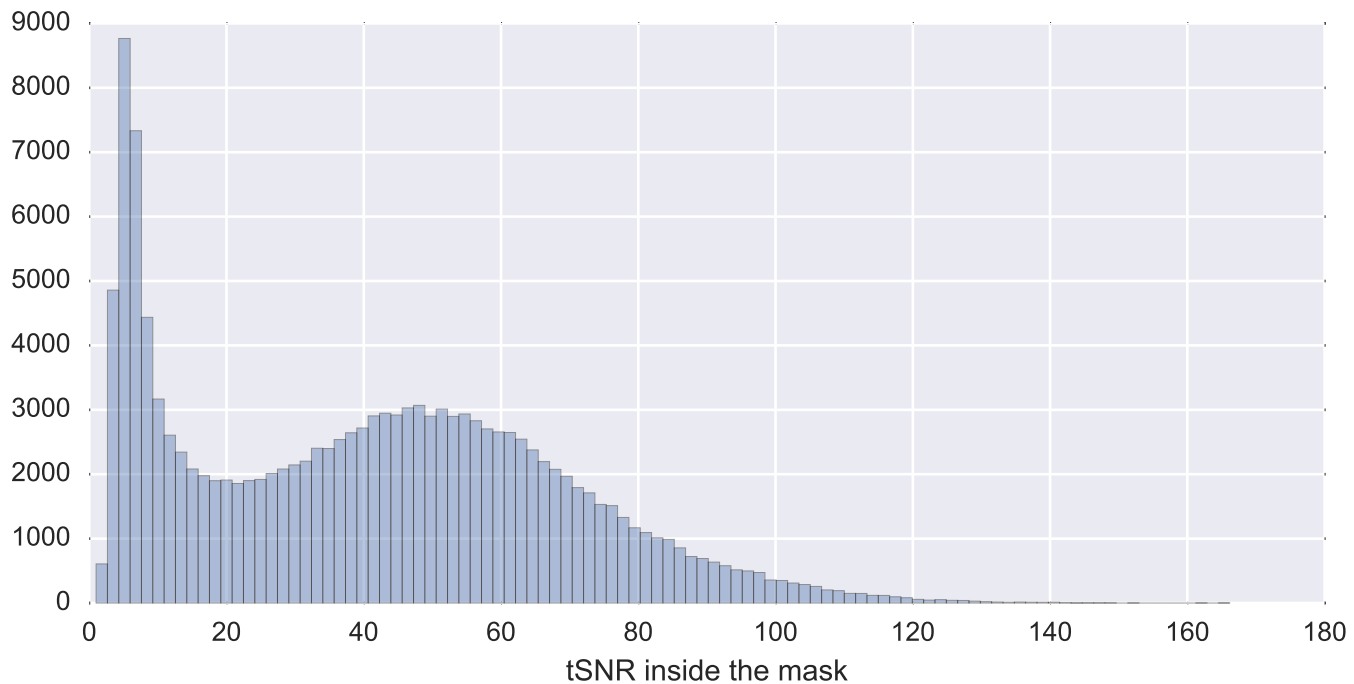

Mean EPI

Brain mask

tSNR

motion

fieldmap correction

coregistration