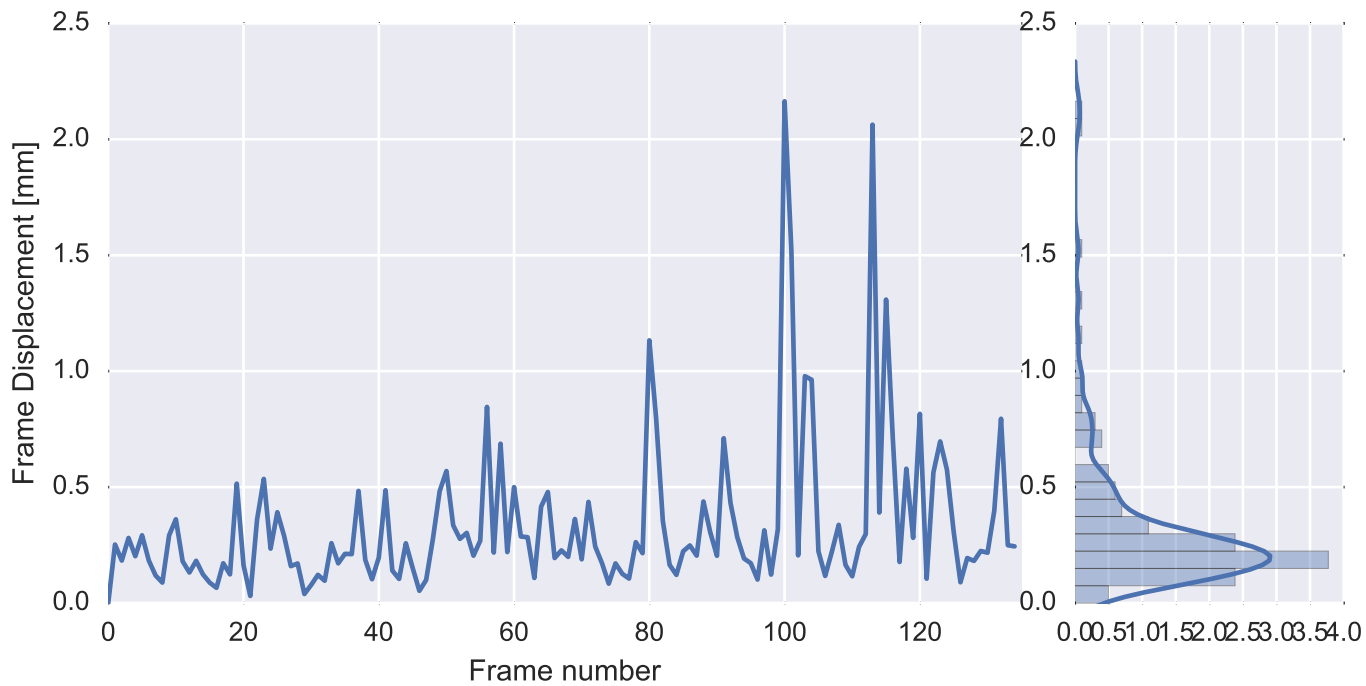

Mean EPI

Brain mask

tSNR

motion

fieldmap correction

coregistration