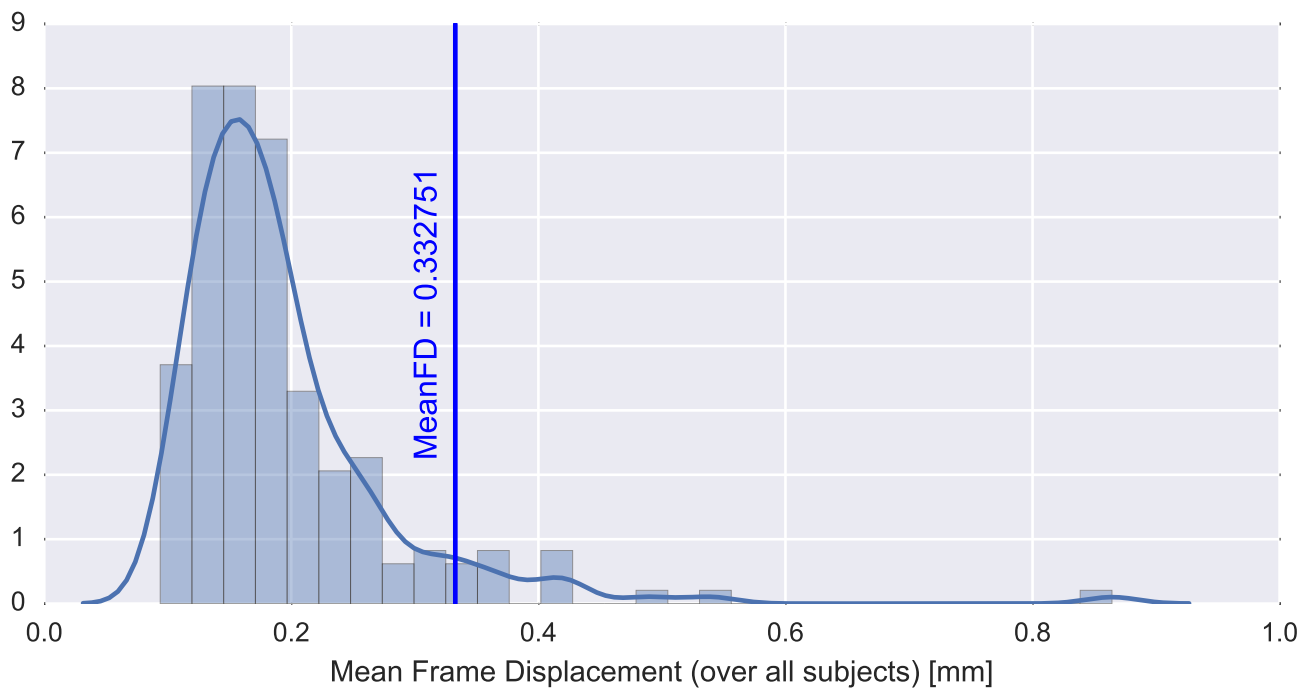

Mean EPI

Brain mask

tSNR

motion

fieldmap correction

coregistration