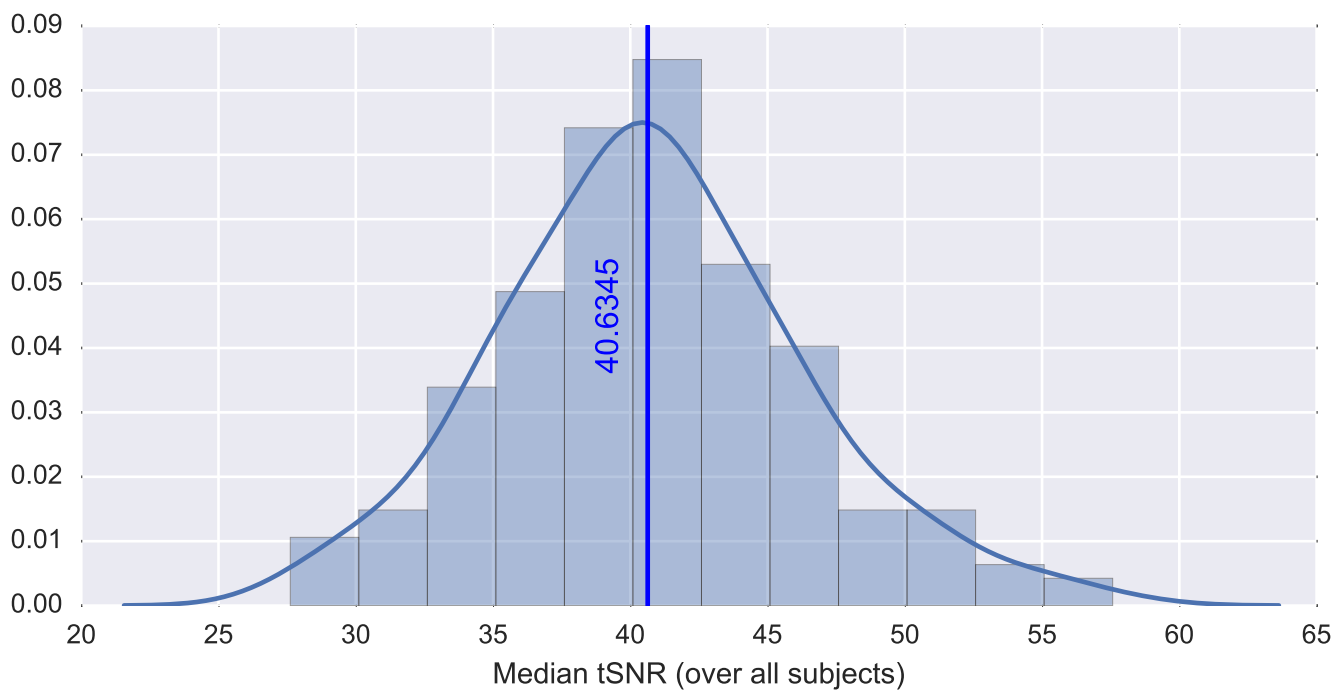

Mean EPI

Brain mask

tSNR

motion

fieldmap correction

coregistration