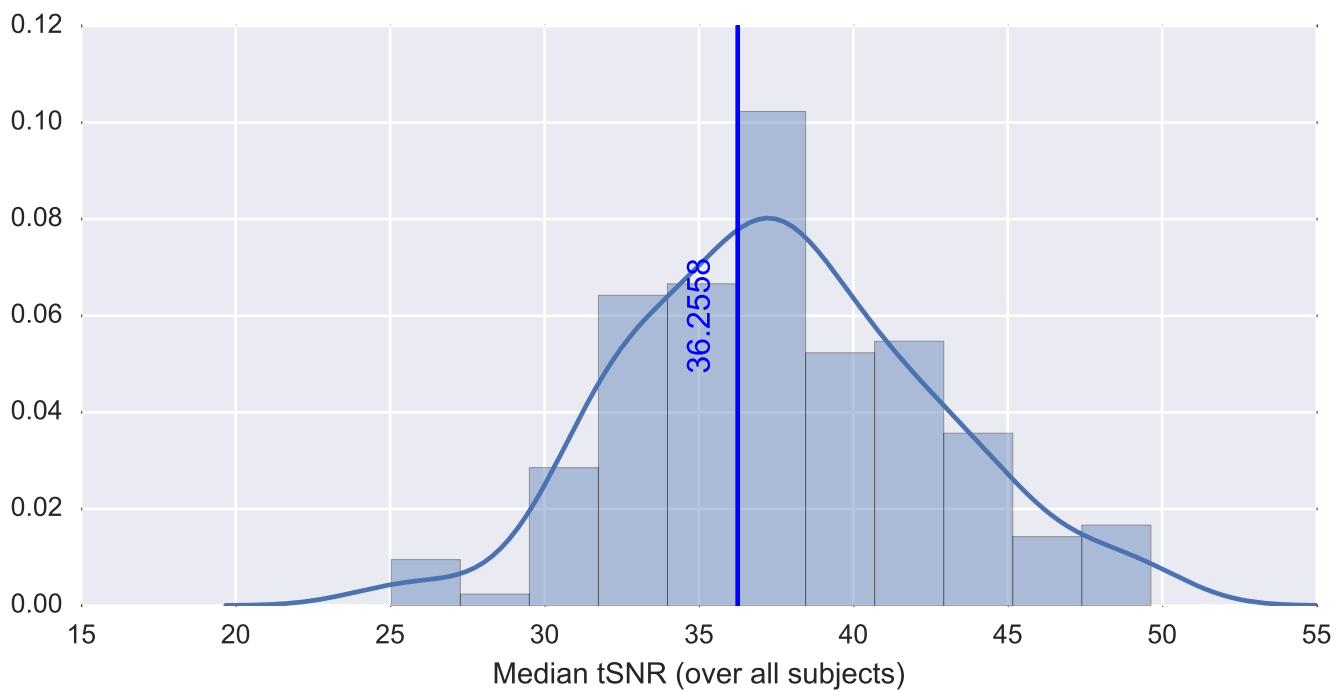

Mean EPI

Brain mask

tSNR

motion

fieldmap correction

coregistration