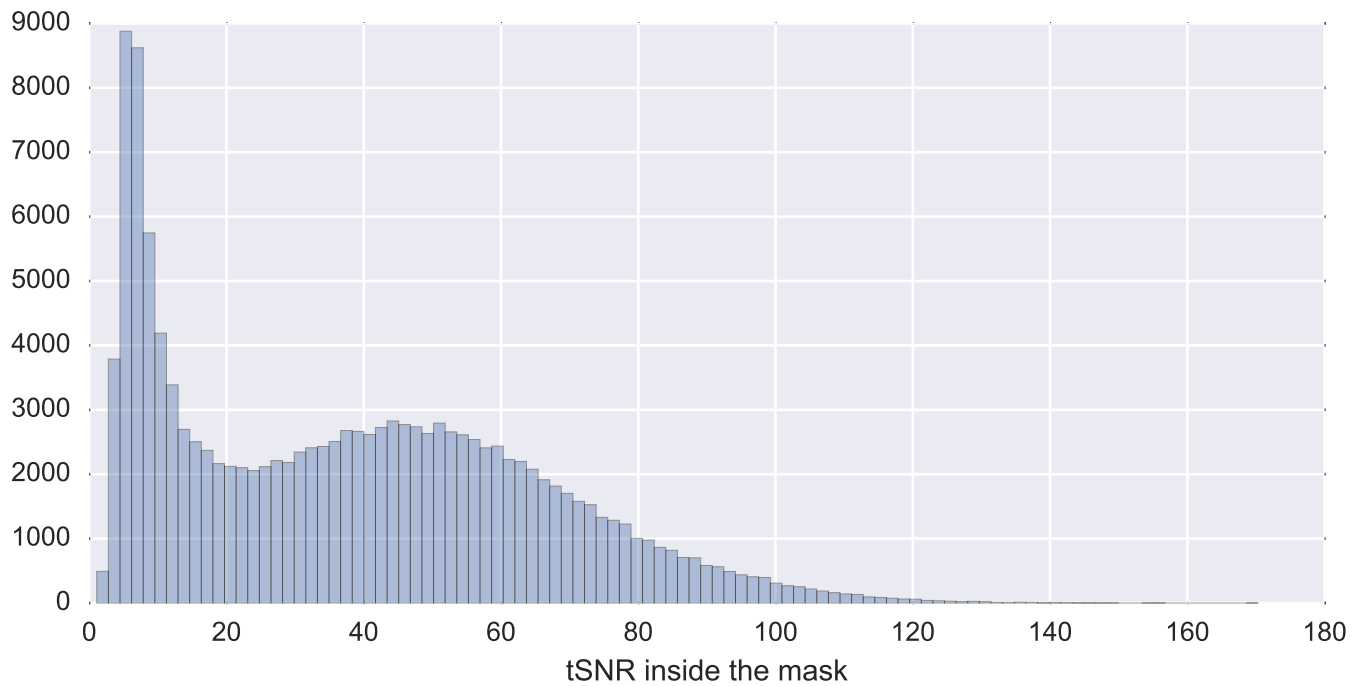

Mean EPI

Brain mask

tSNR

motion

fieldmap correction

coregistration