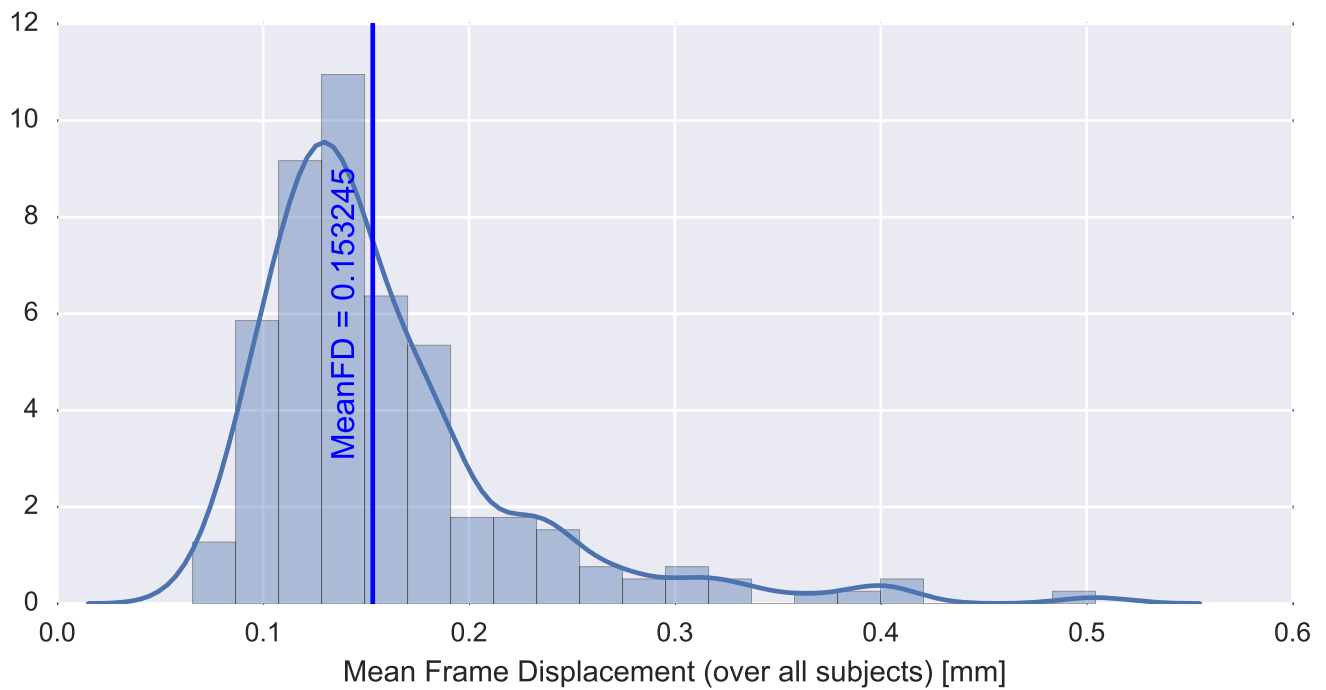

Mean EPI

Brain mask

tSNR

motion

fieldmap correction

coregistration