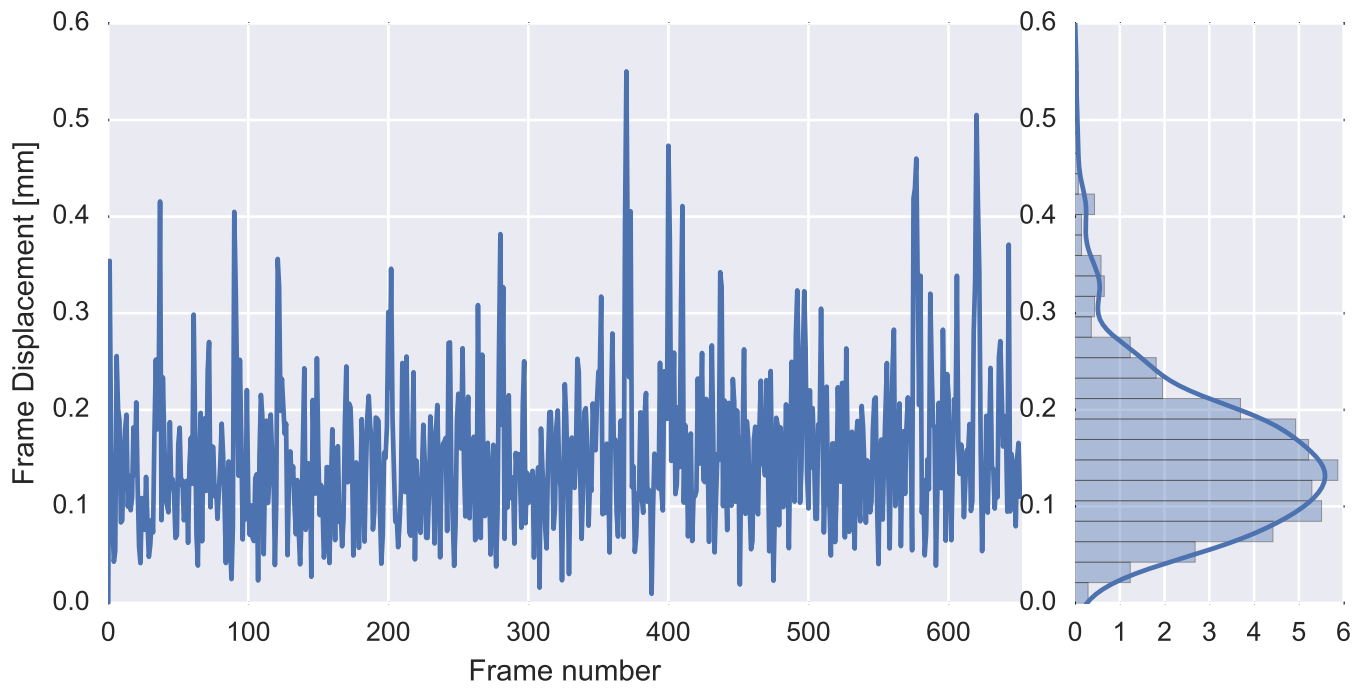

Mean EPI

Brain mask

tSNR

motion

fieldmap correction

coregistration