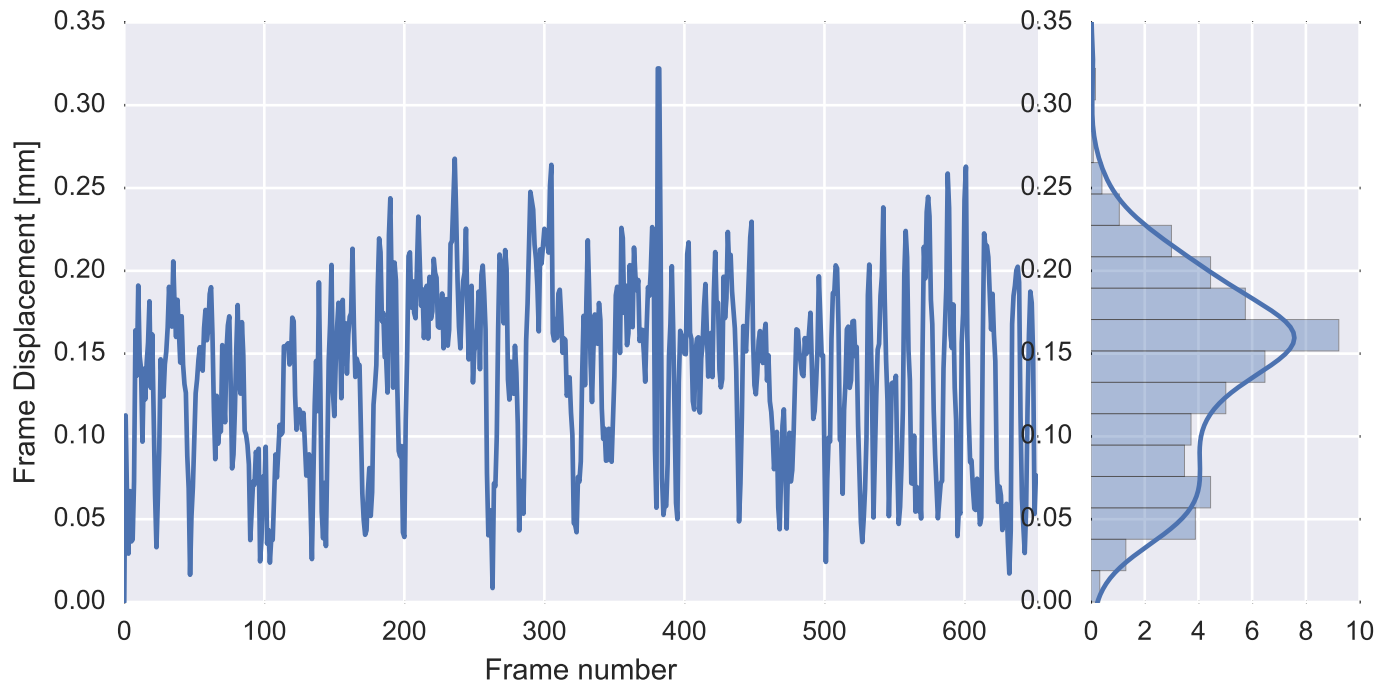

Mean EPI

Brain mask

tSNR

motion

fieldmap correction

coregistration