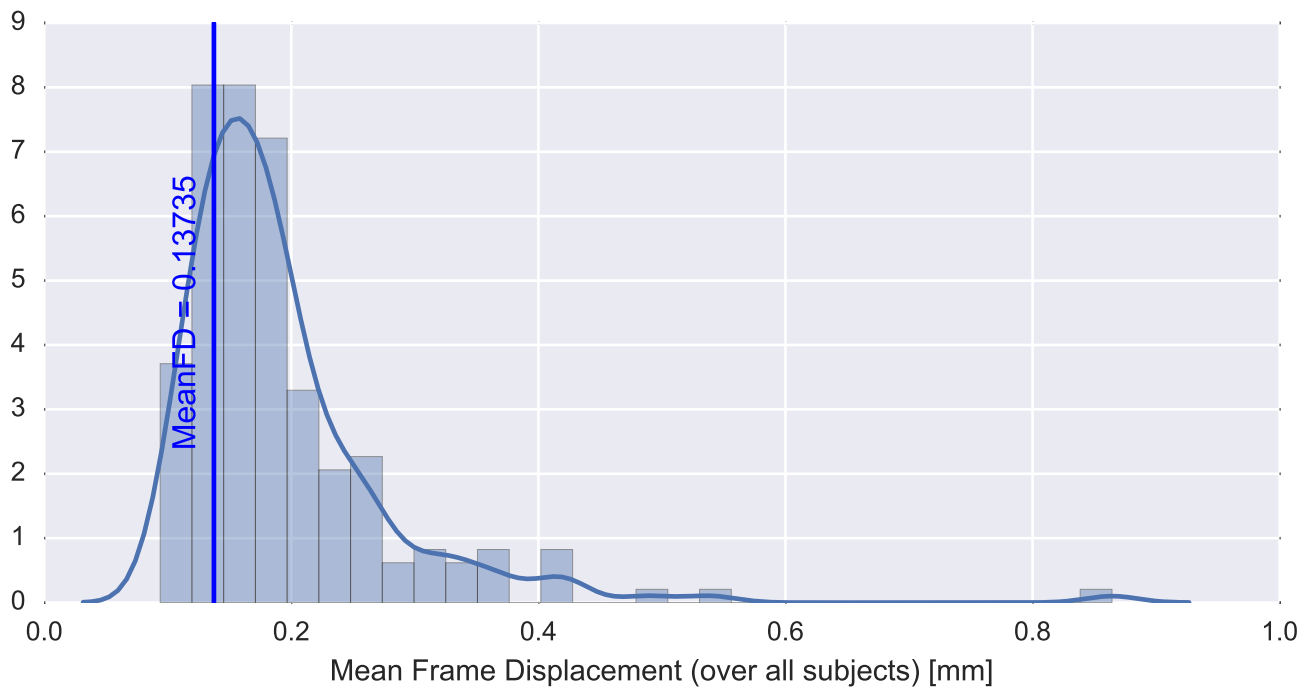

Mean EPI

Brain mask

tSNR

motion

fieldmap correction

coregistration