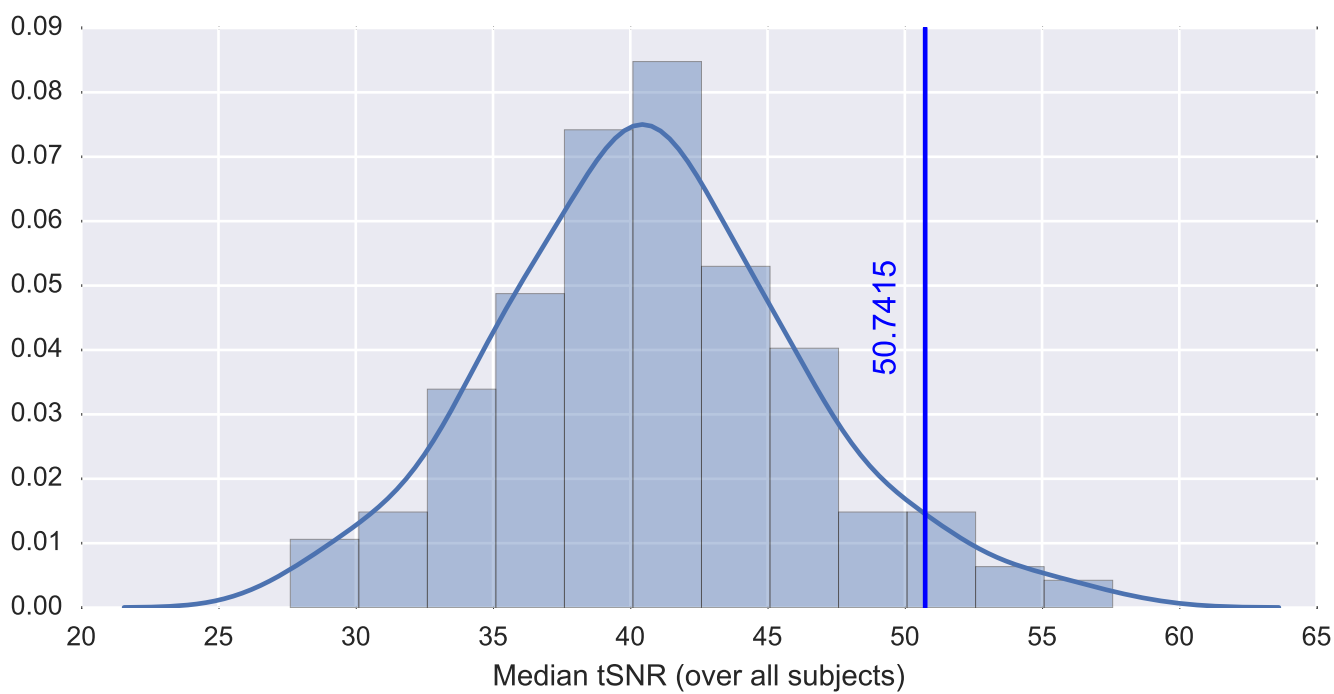

Mean EPI

Brain mask

tSNR

motion

fieldmap correction

coregistration