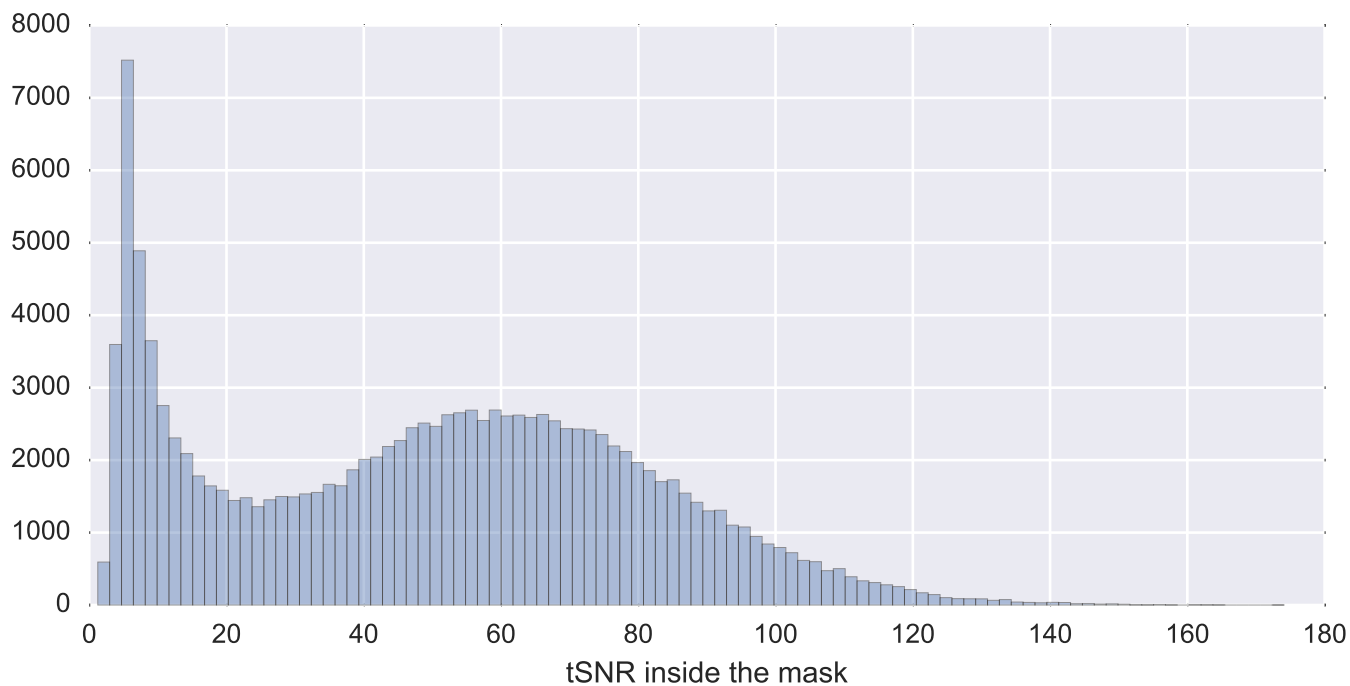

Mean EPI

Brain mask

tSNR

motion

fieldmap correction

coregistration