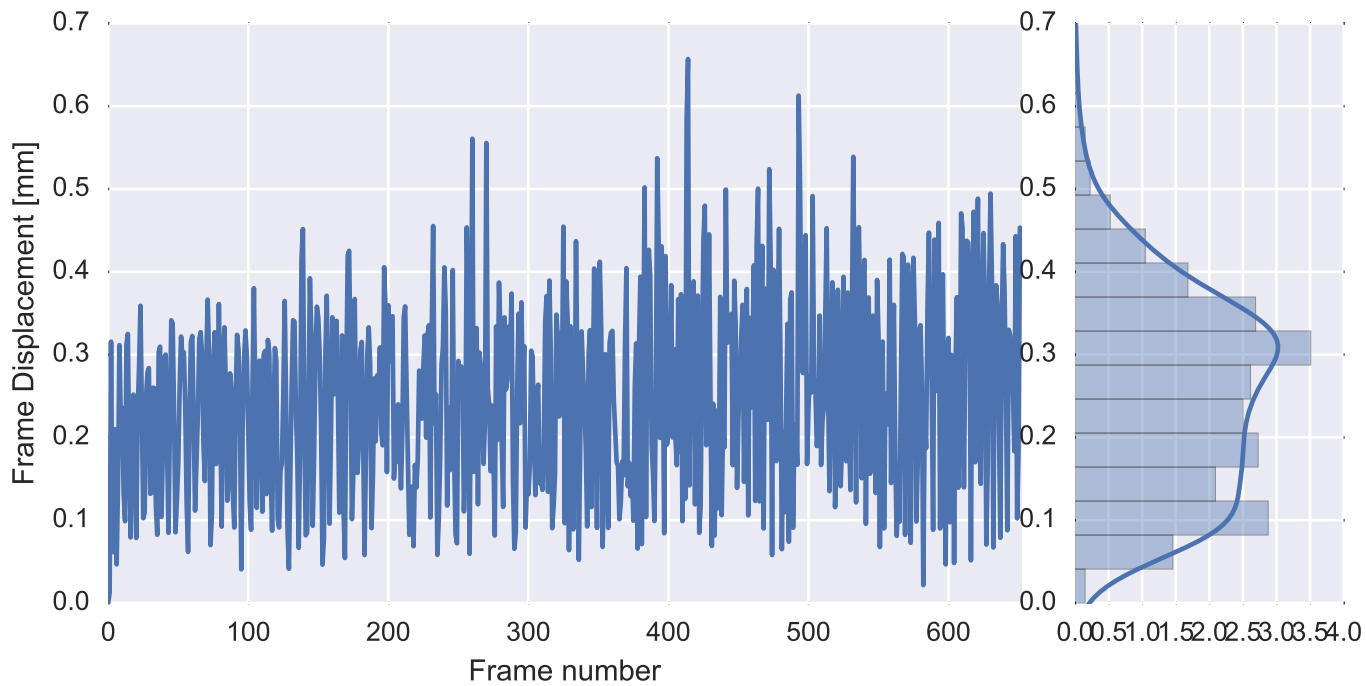

Mean EPI

Brain mask

tSNR

motion

fieldmap correction

coregistration