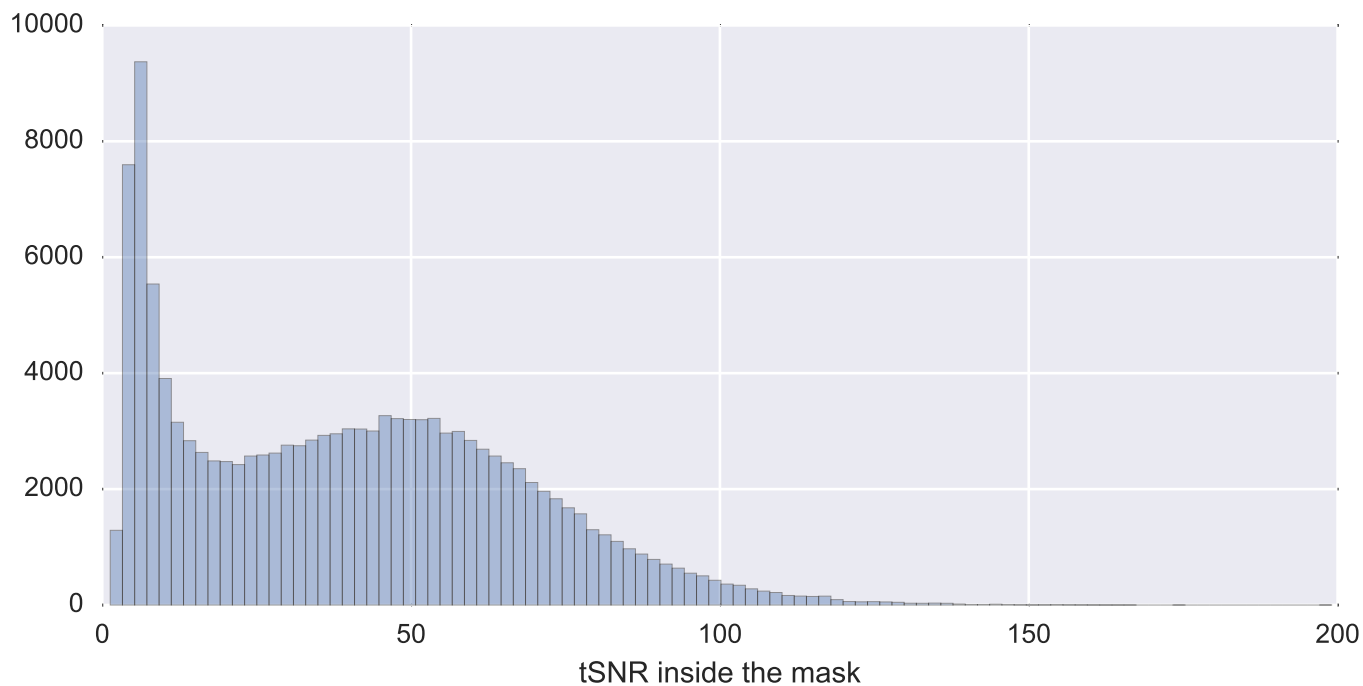

Mean EPI

Brain mask

tSNR

motion

fieldmap correction

coregistration