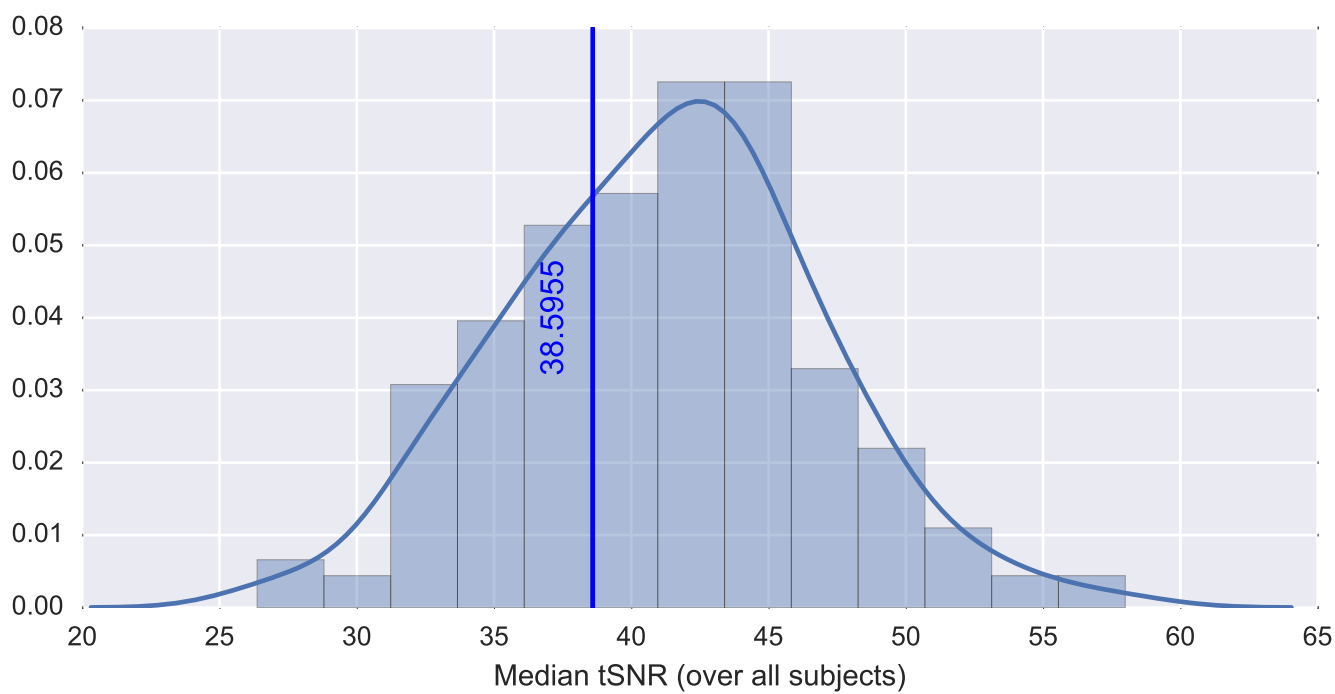

Mean EPI

Brain mask

tSNR

motion

fieldmap correction

coregistration