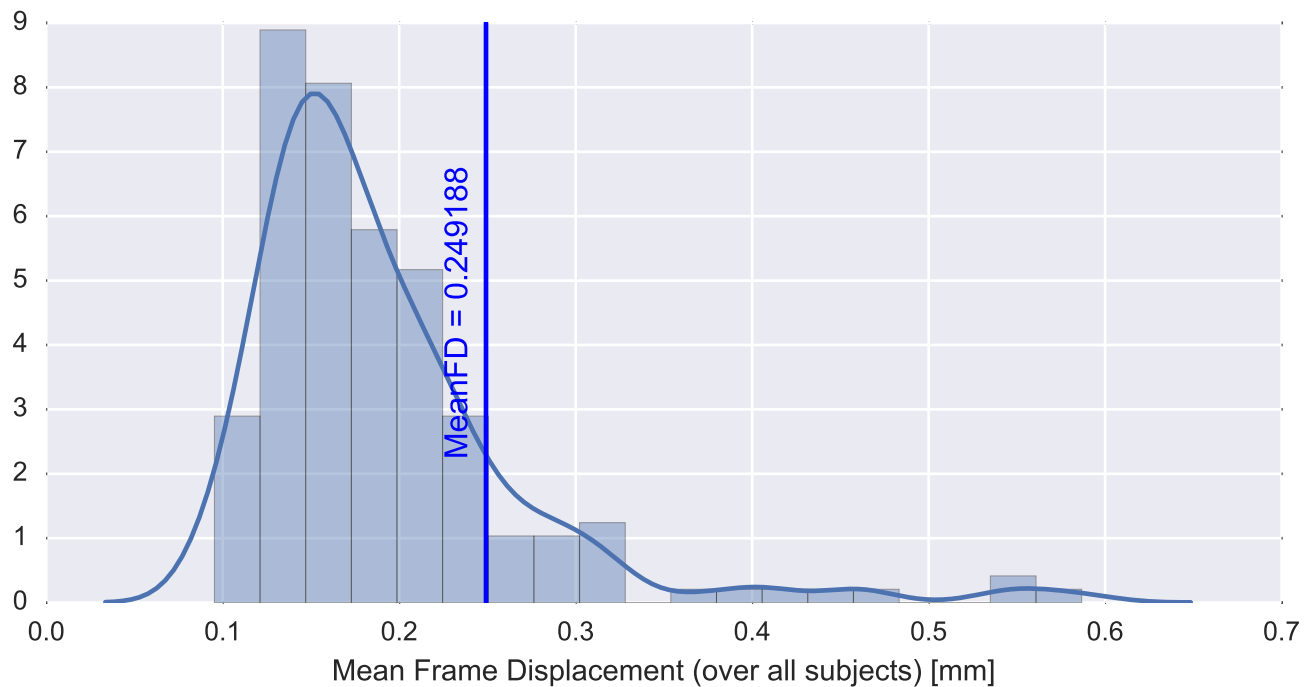

Mean EPI

Brain mask

tSNR

motion

fieldmap correction

coregistration