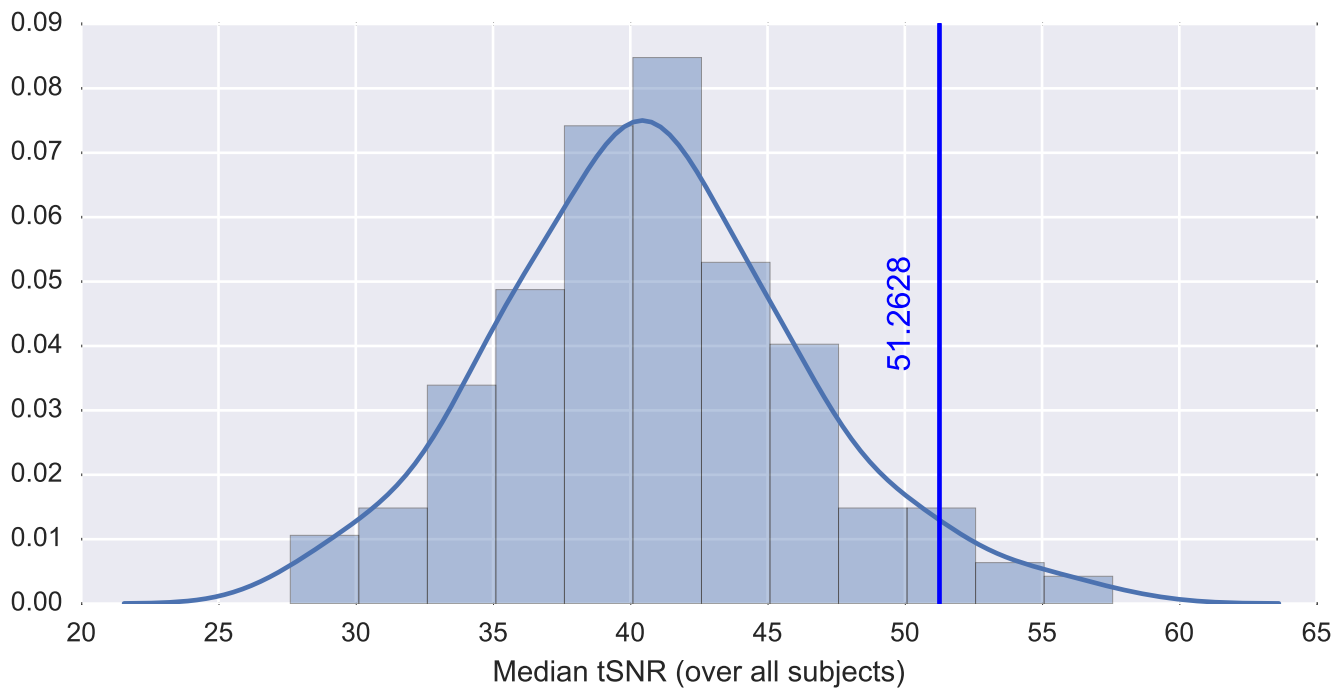

Brain mask

tSNR

motion

fieldmap correction

coregistration