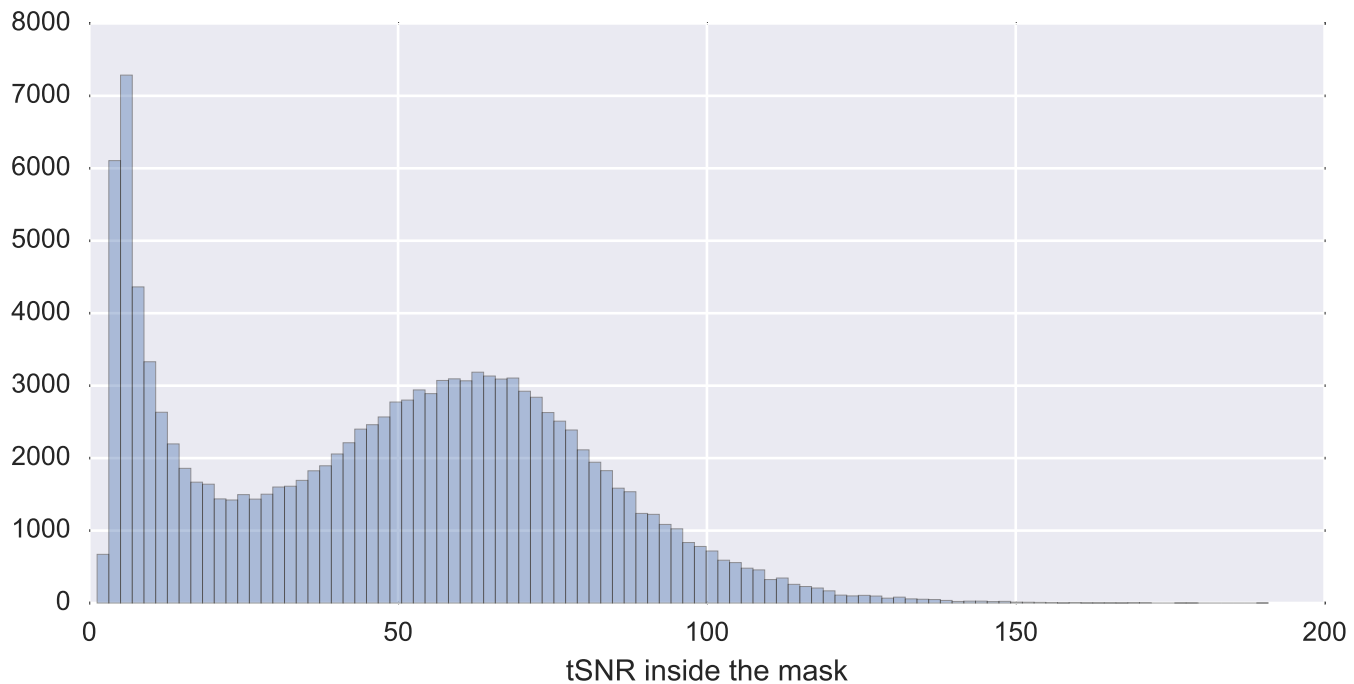

Brain mask

tSNR

motion

fieldmap correction

coregistration