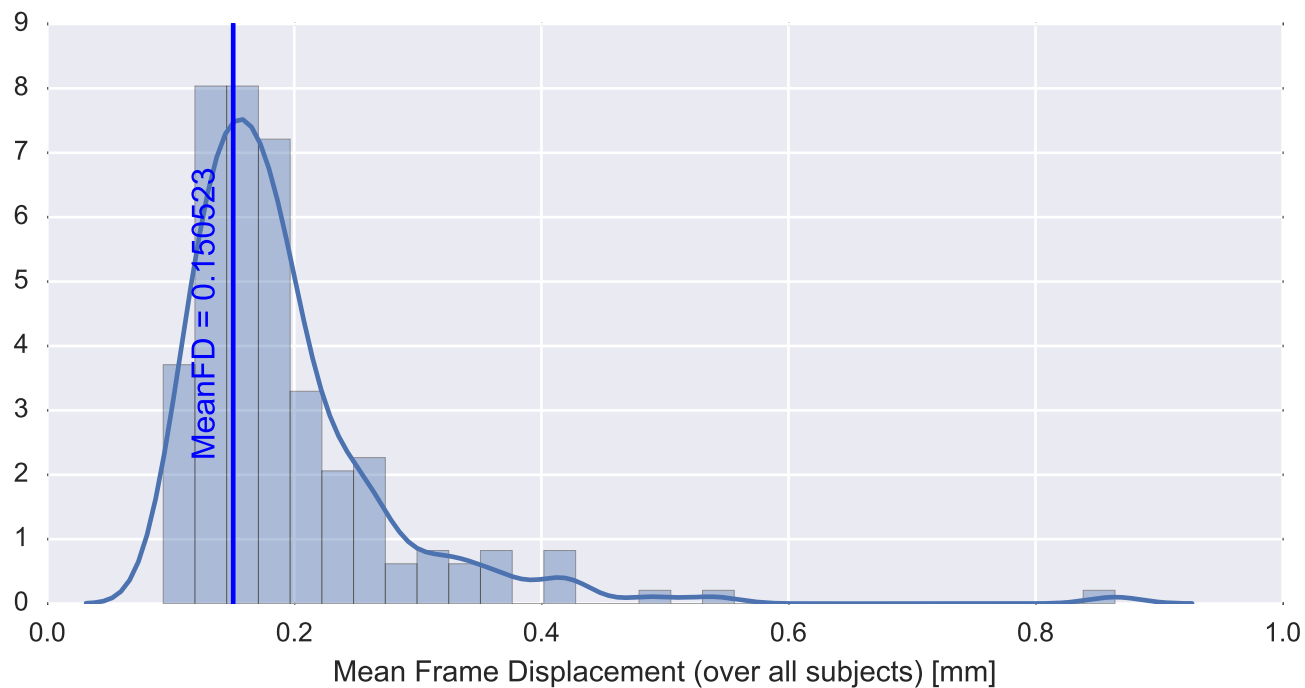

Brain mask

tSNR

motion

fieldmap correction

coregistration