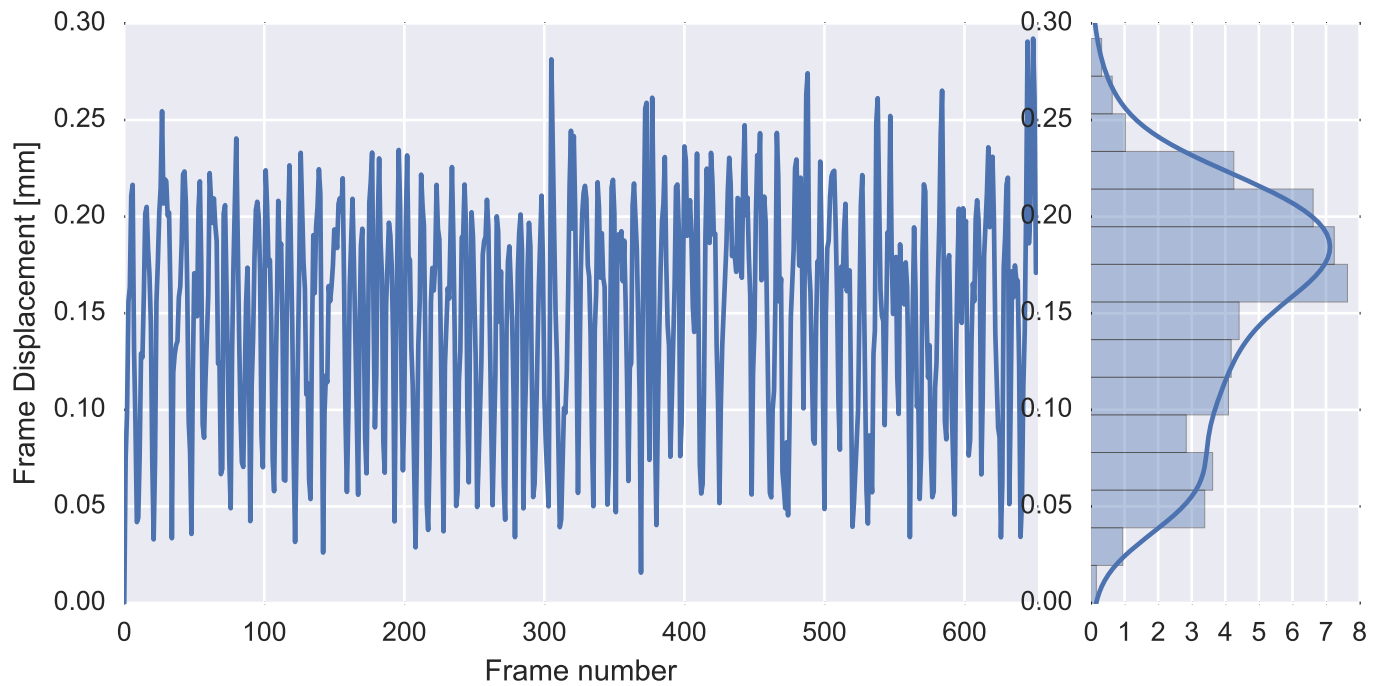

Brain mask

tSNR

motion

fieldmap correction

coregistration