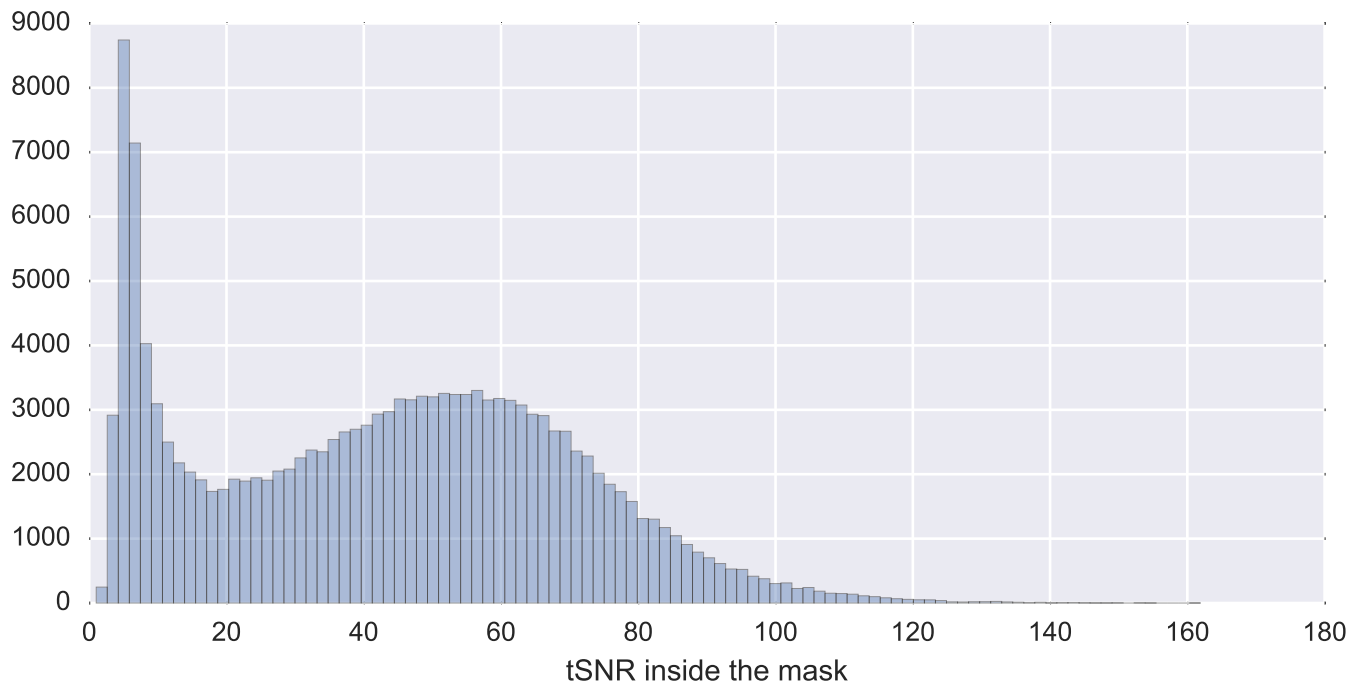

Mean EPI

Brain mask

tSNR

motion

fieldmap correction

coregistration