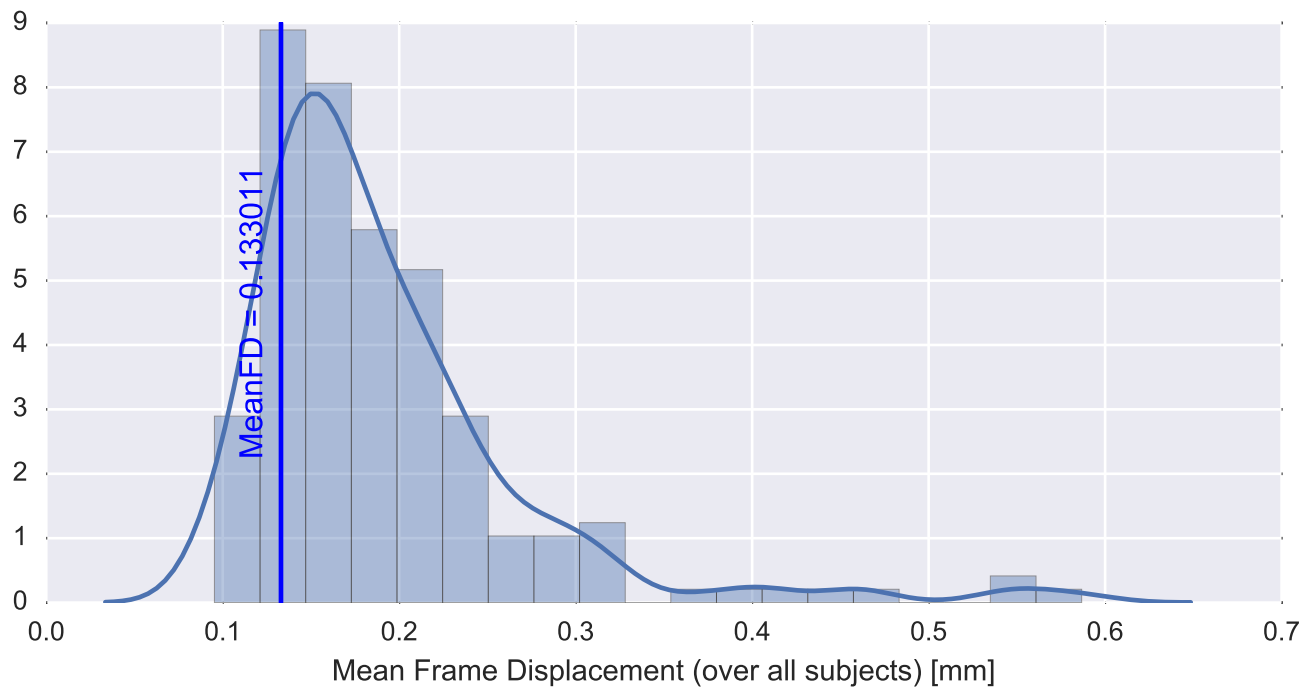

Mean EPI

Brain mask

tSNR

motion

fieldmap correction

coregistration