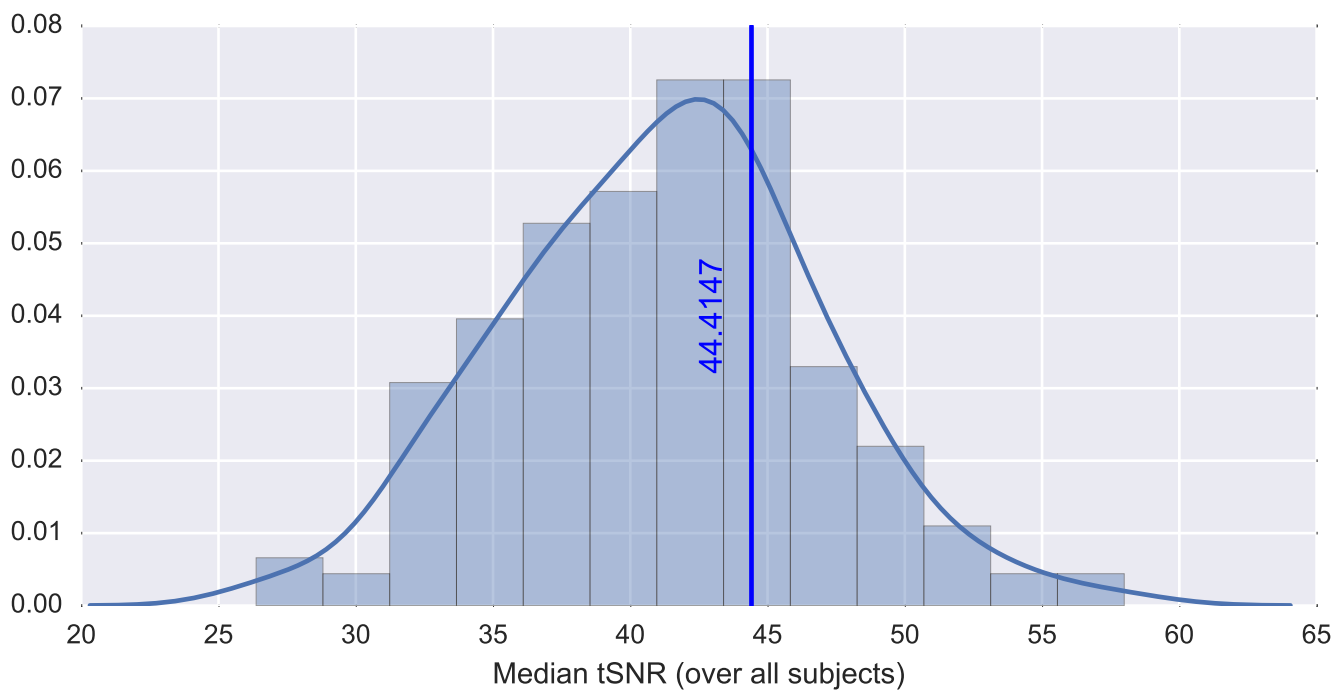

Mean EPI

Brain mask

tSNR

motion

fieldmap correction

coregistration