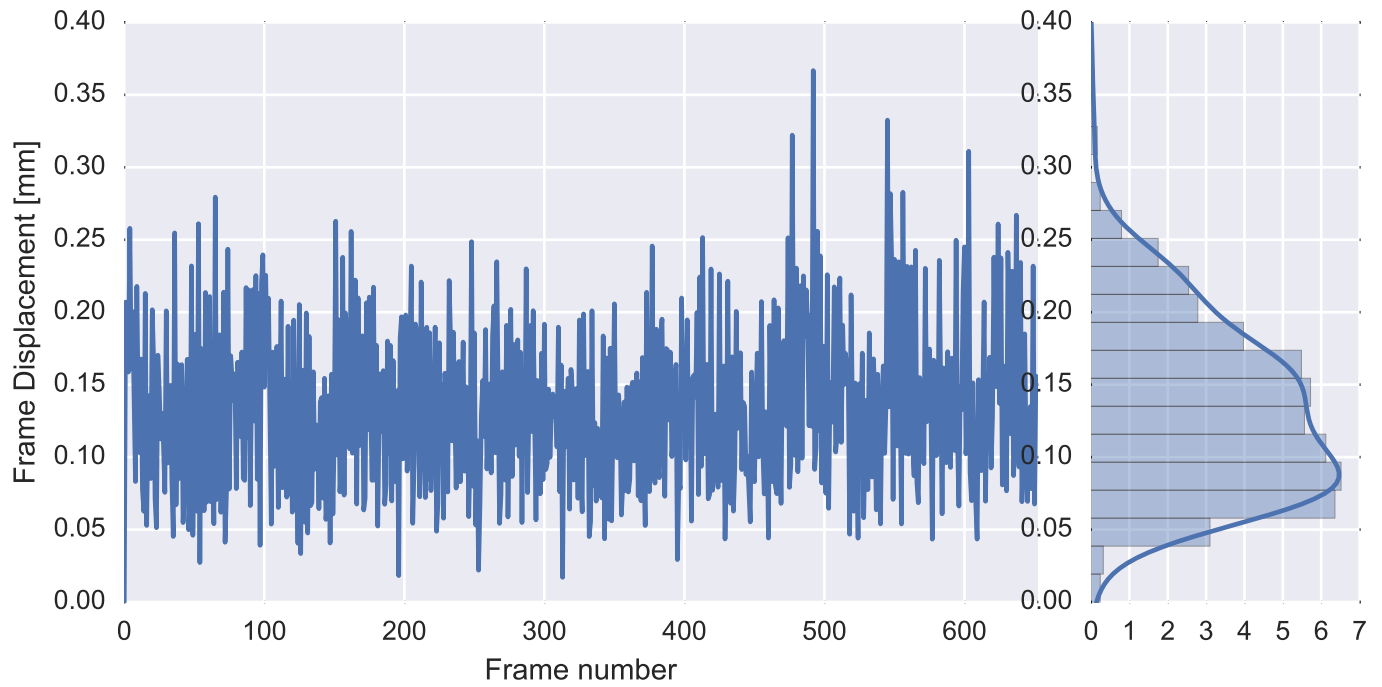

Mean EPI

Brain mask

tSNR

motion

fieldmap correction

coregistration