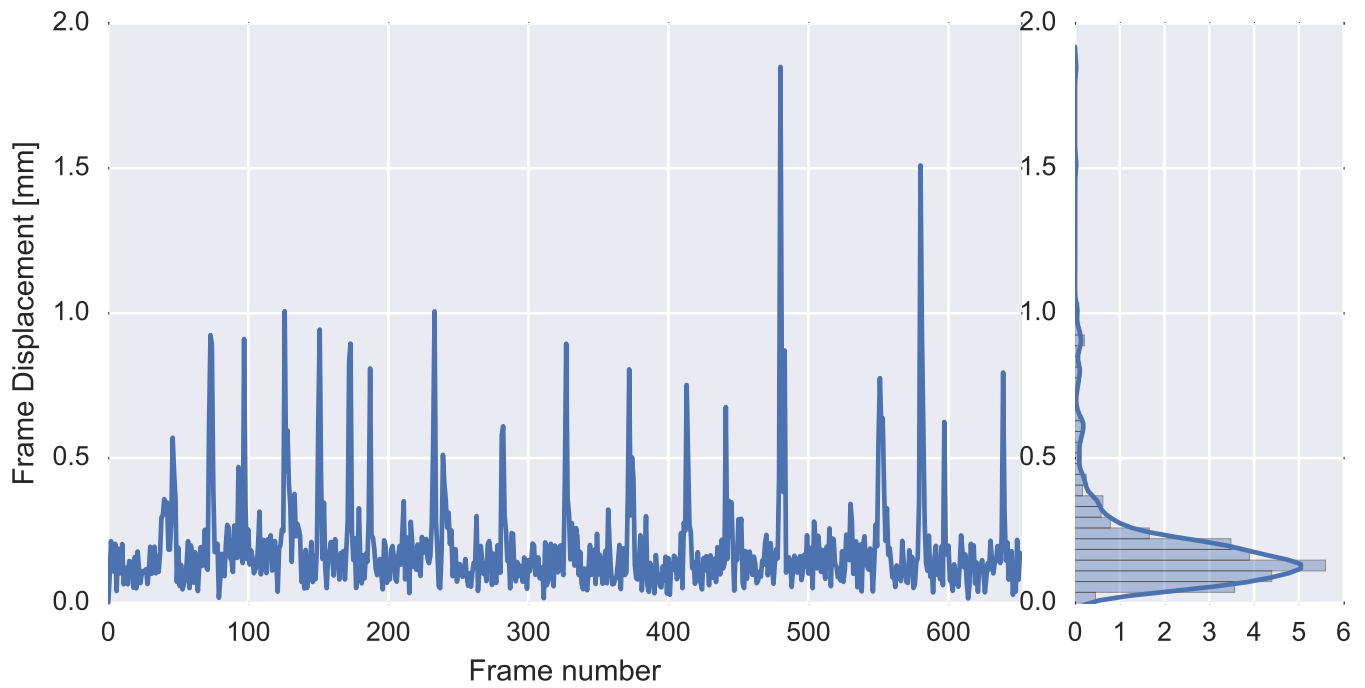

Mean EPI

Brain mask

tSNR

motion

fieldmap correction

coregistration