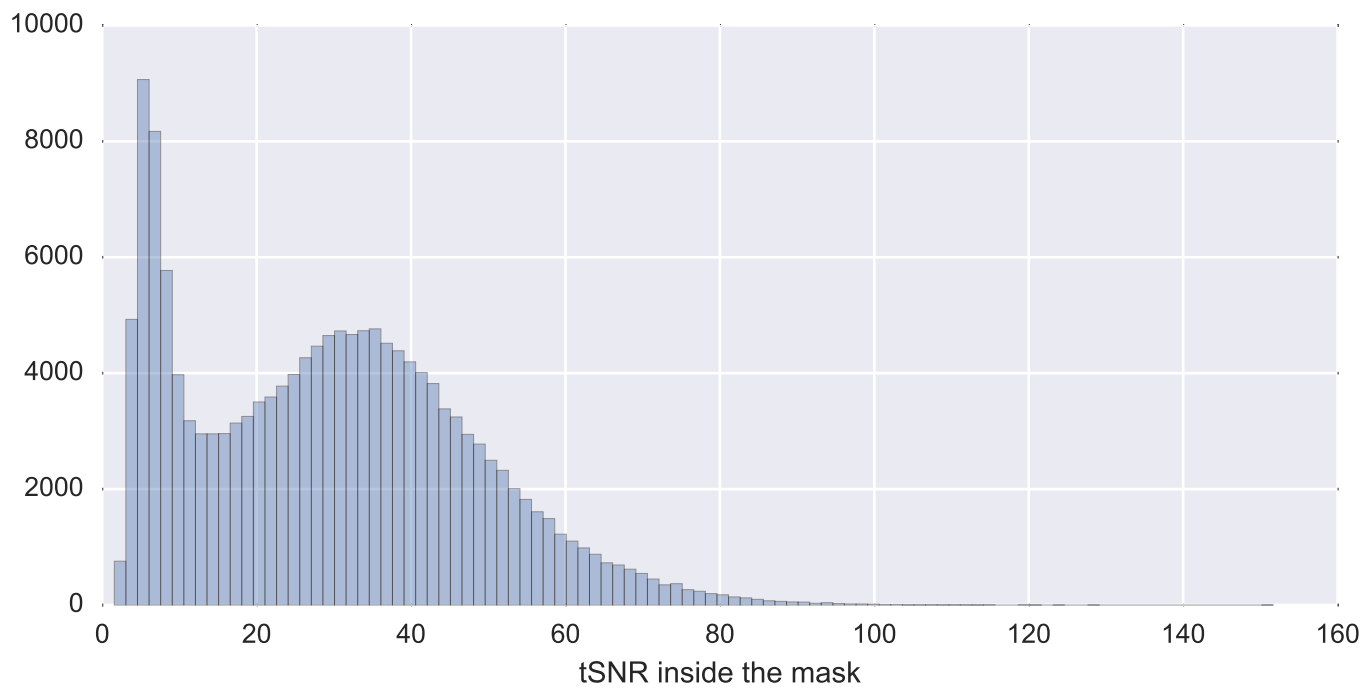

Mean EPI

Brain mask

tSNR

motion

fieldmap correction

coregistration