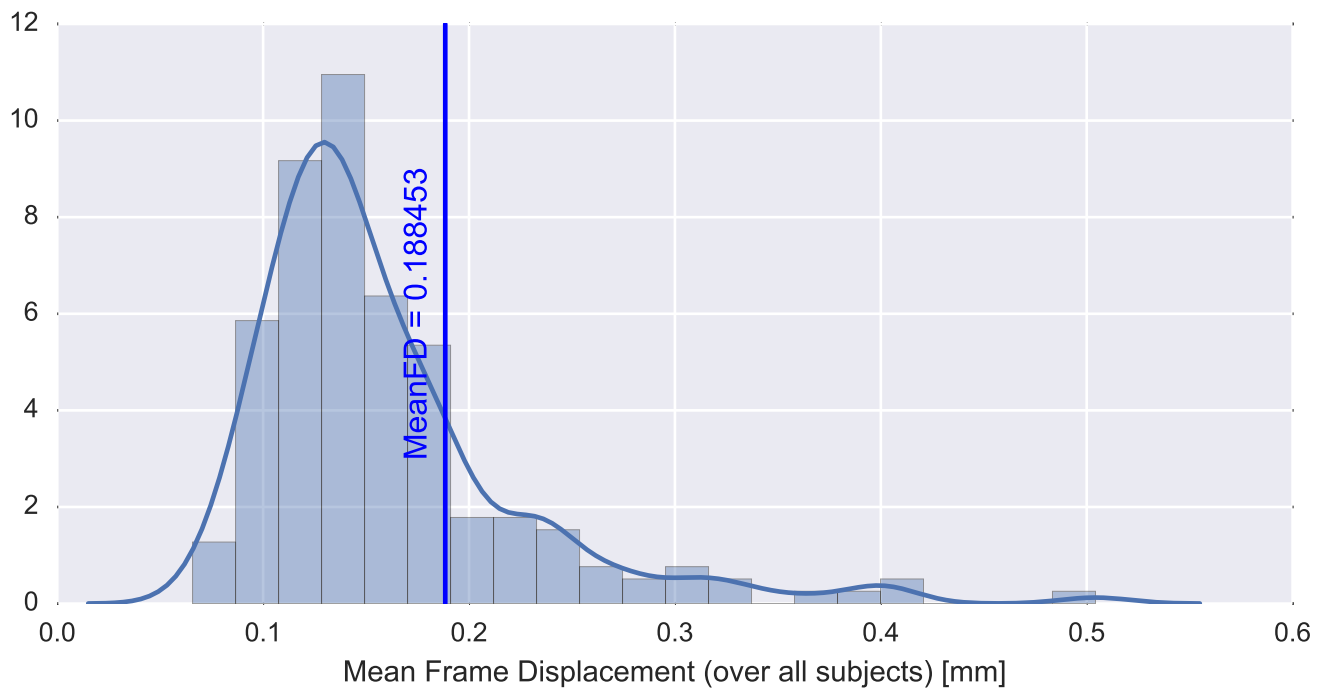

Mean EPI

Brain mask

tSNR

motion

fieldmap correction

coregistration