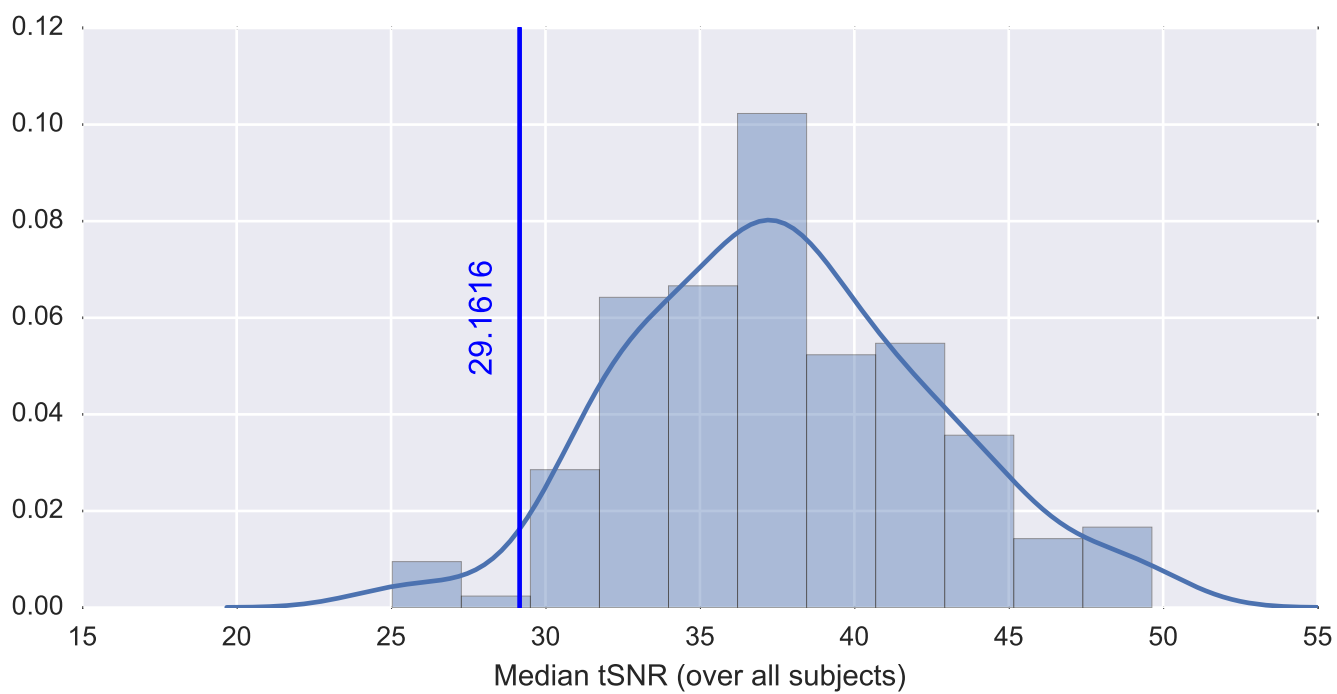

Mean EPI

Brain mask

tSNR

motion

fieldmap correction

coregistration