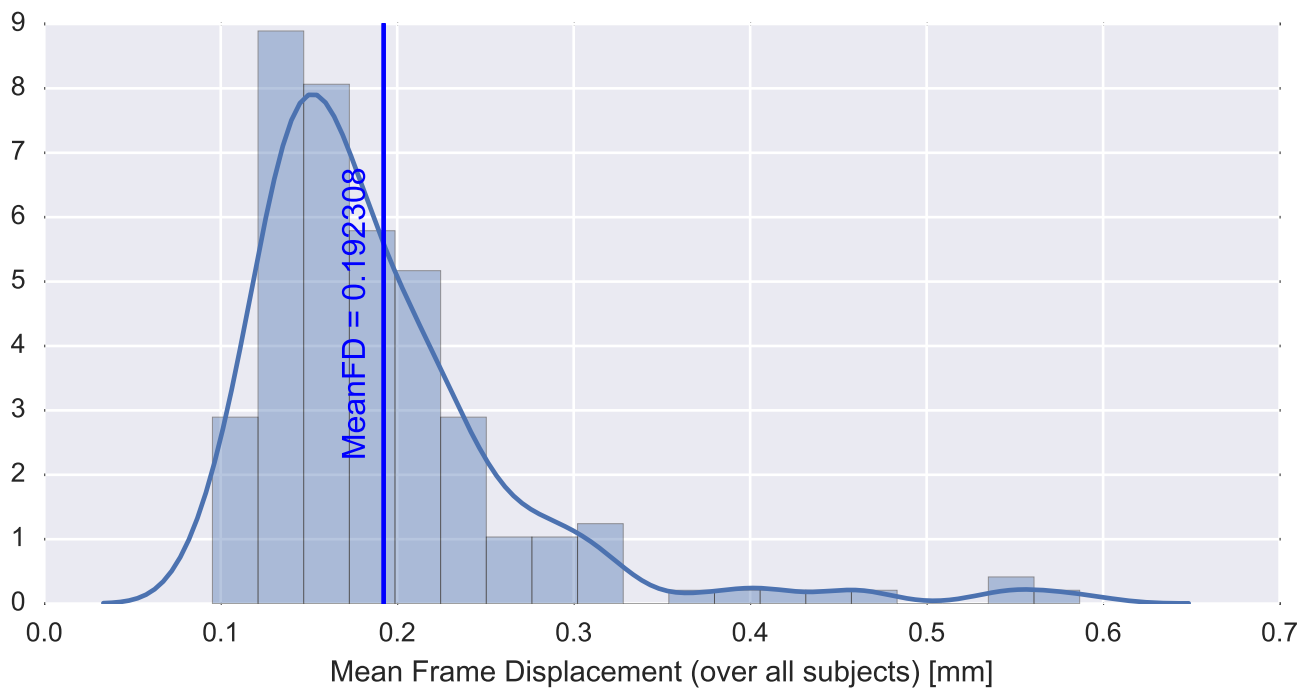

Mean EPI

Brain mask

tSNR

motion

fieldmap correction

coregistration