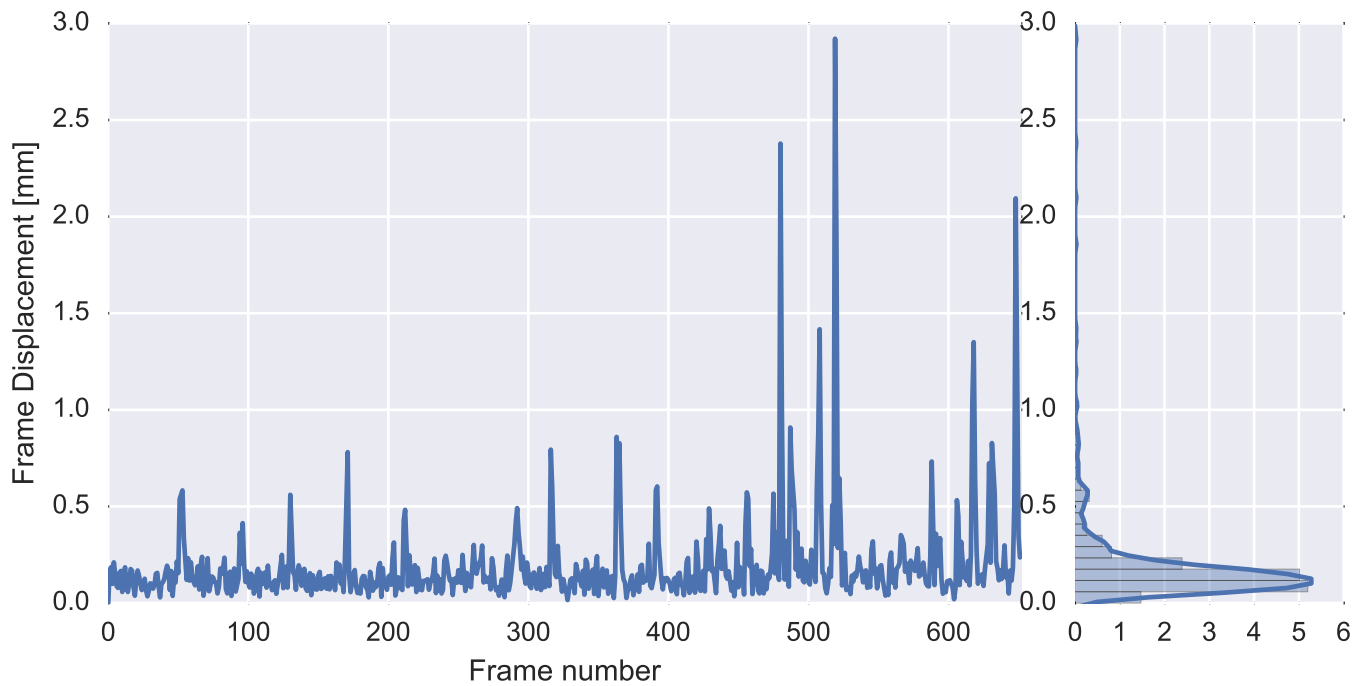

Mean EPI

Brain mask

tSNR

motion

fieldmap correction

coregistration