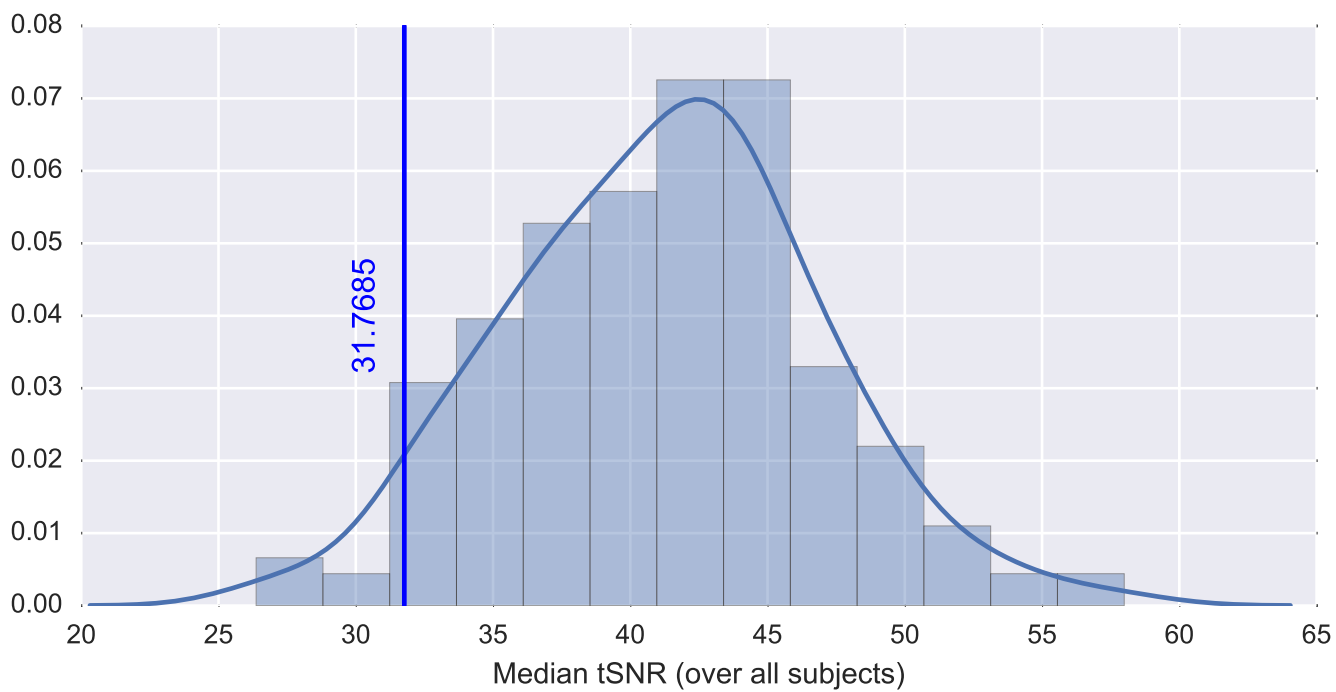

Mean EPI

Brain mask

tSNR

motion

fieldmap correction

coregistration