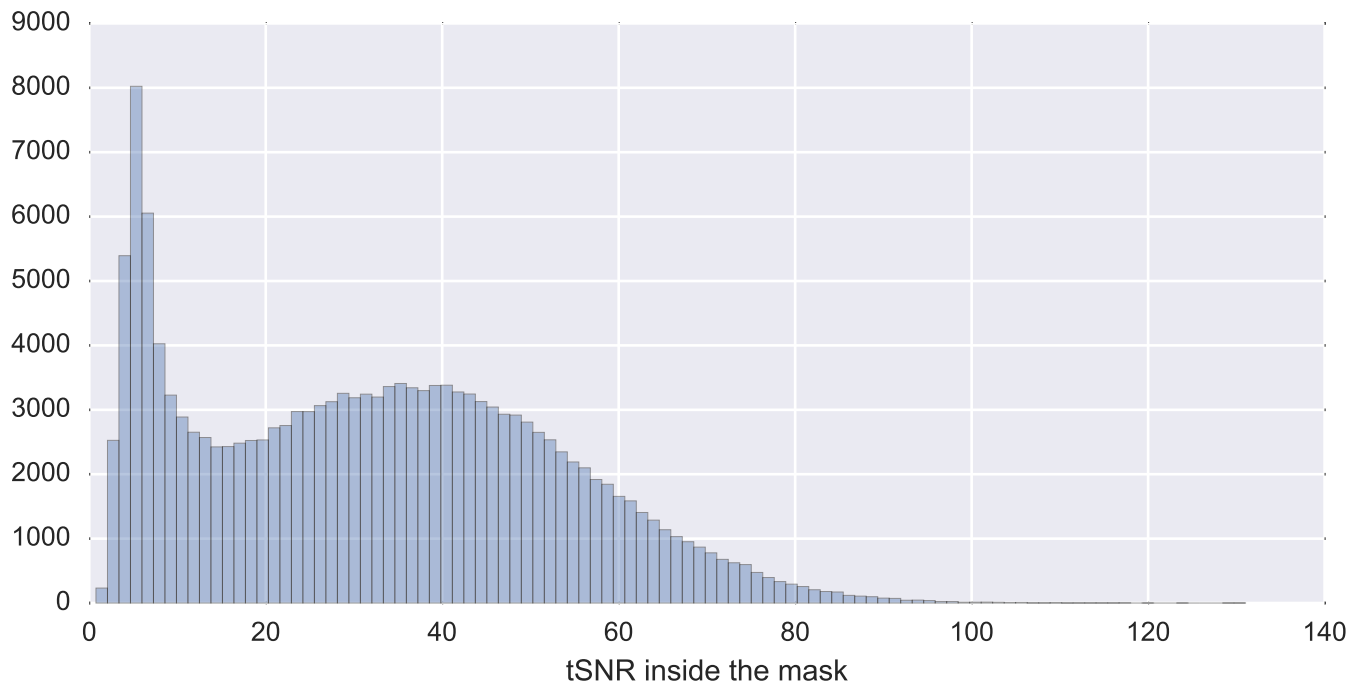

Mean EPI

Brain mask

tSNR

motion

fieldmap correction

coregistration