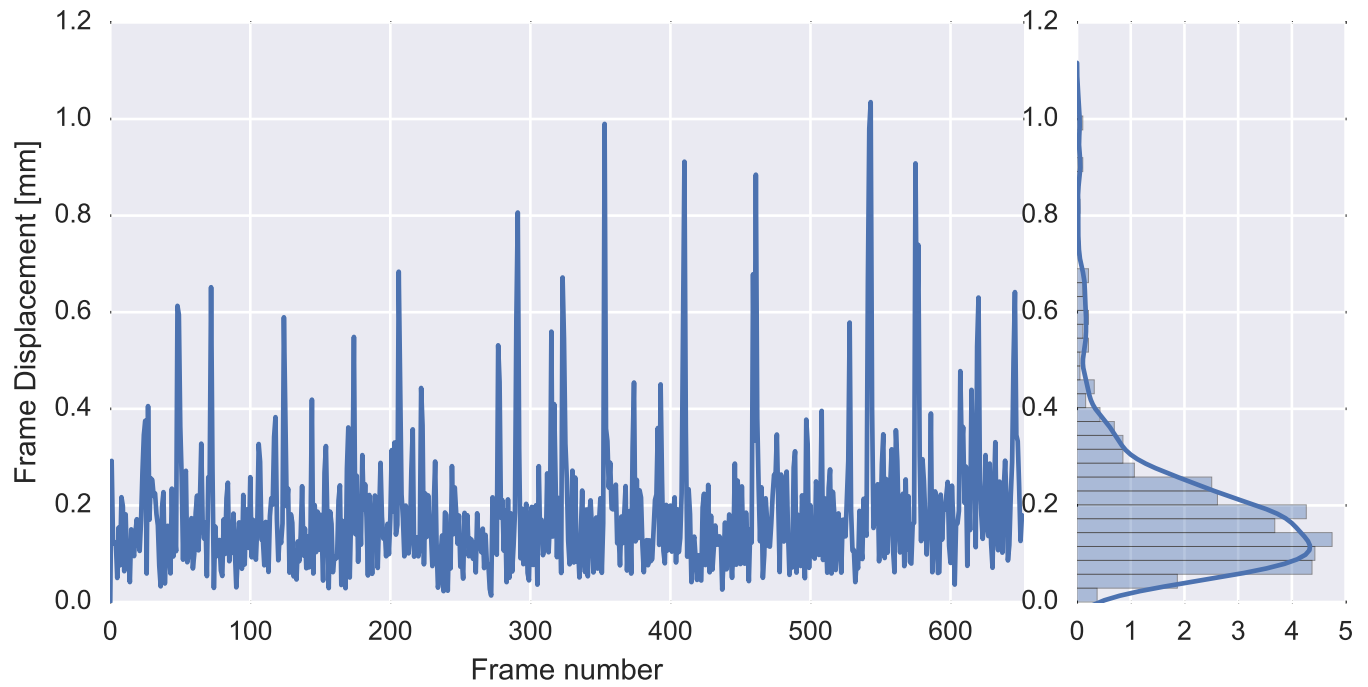

Mean EPI

Brain mask

tSNR

motion

fieldmap correction

coregistration