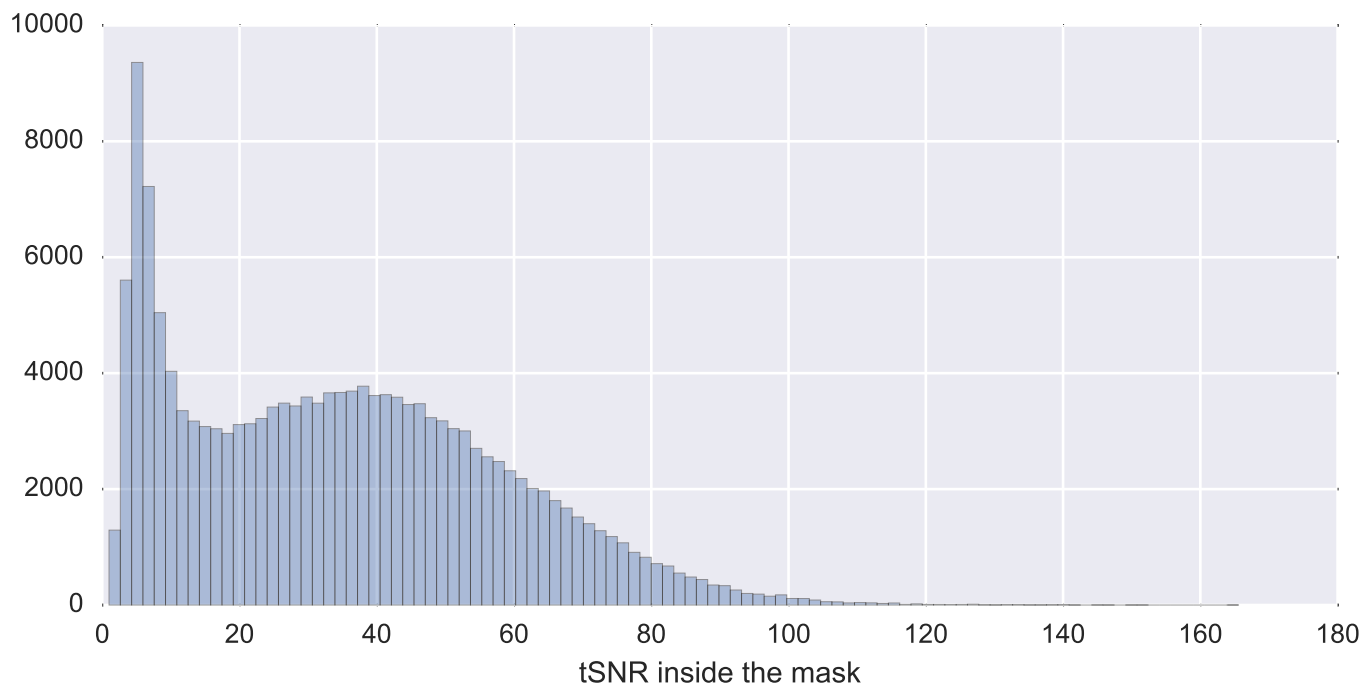

Mean EPI

Brain mask

tSNR

motion

fieldmap correction

coregistration