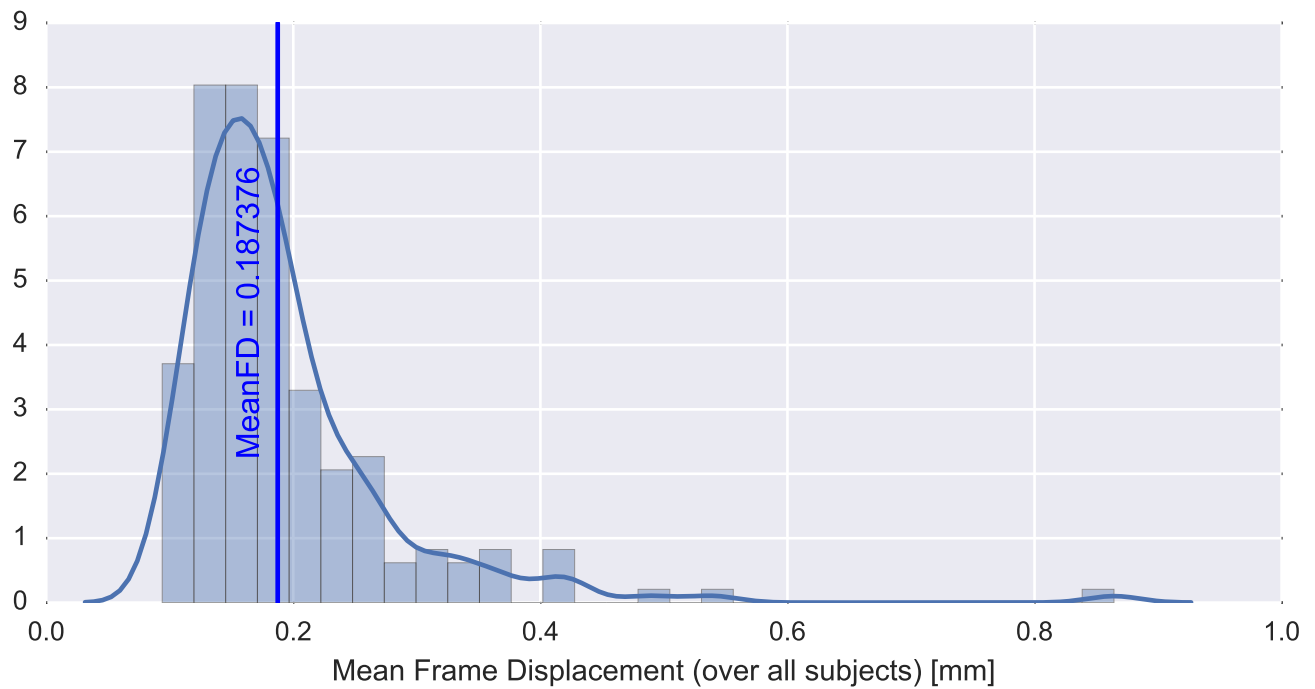

Mean EPI

Brain mask

tSNR

motion

fieldmap correction

coregistration