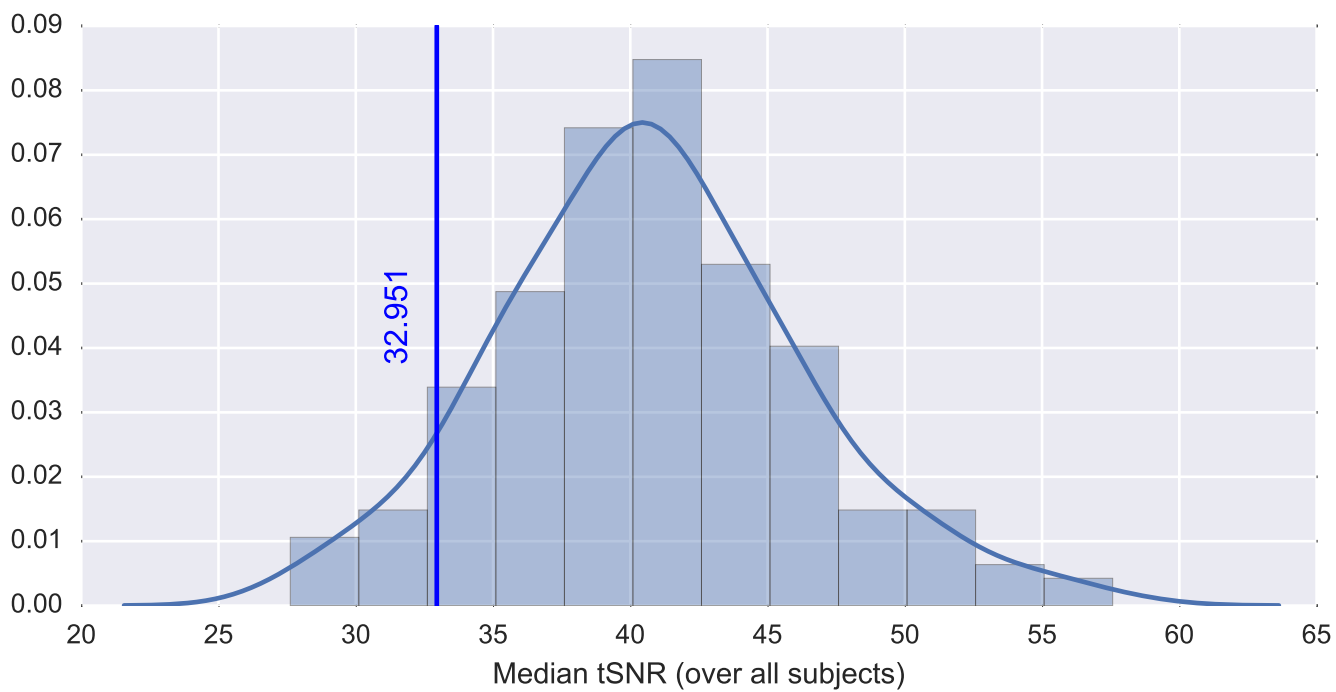

Mean EPI

Brain mask

tSNR

motion

fieldmap correction

coregistration