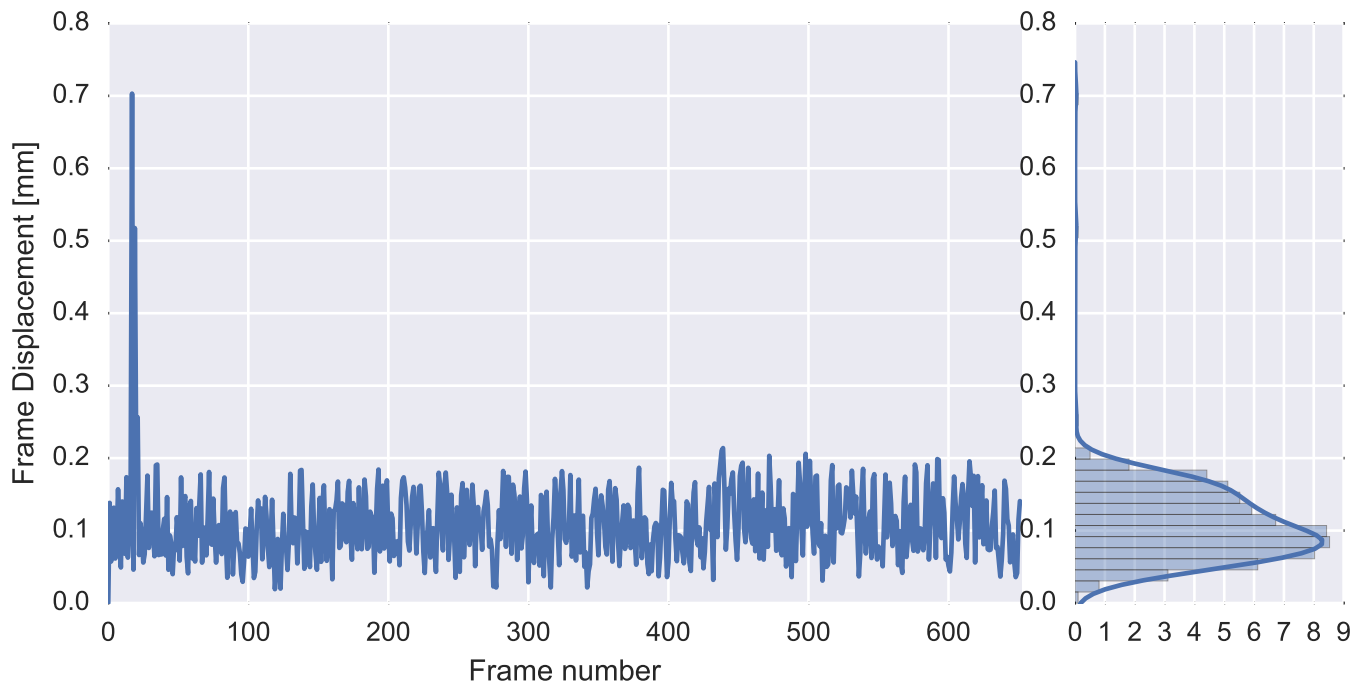

Mean EPI

Brain mask

tSNR

motion

fieldmap correction

coregistration