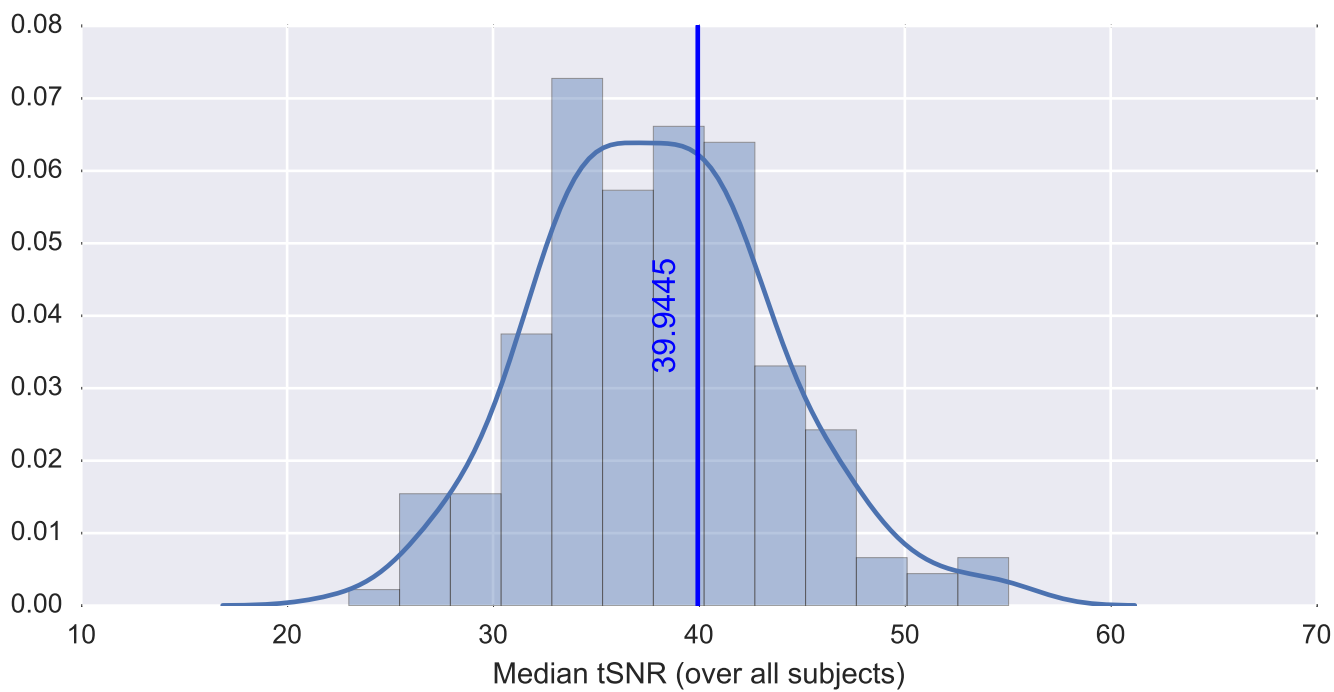

Mean EPI

Brain mask

tSNR

motion

fieldmap correction

coregistration