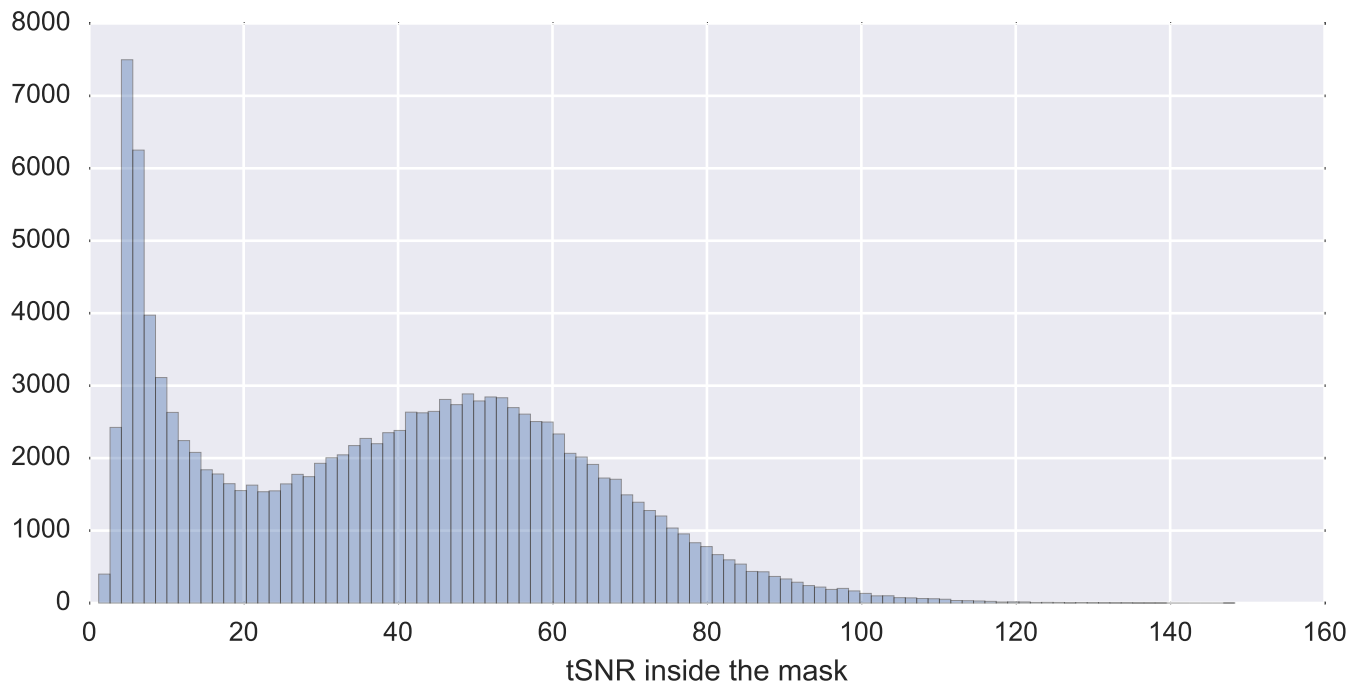

Mean EPI

Brain mask

tSNR

motion

fieldmap correction

coregistration