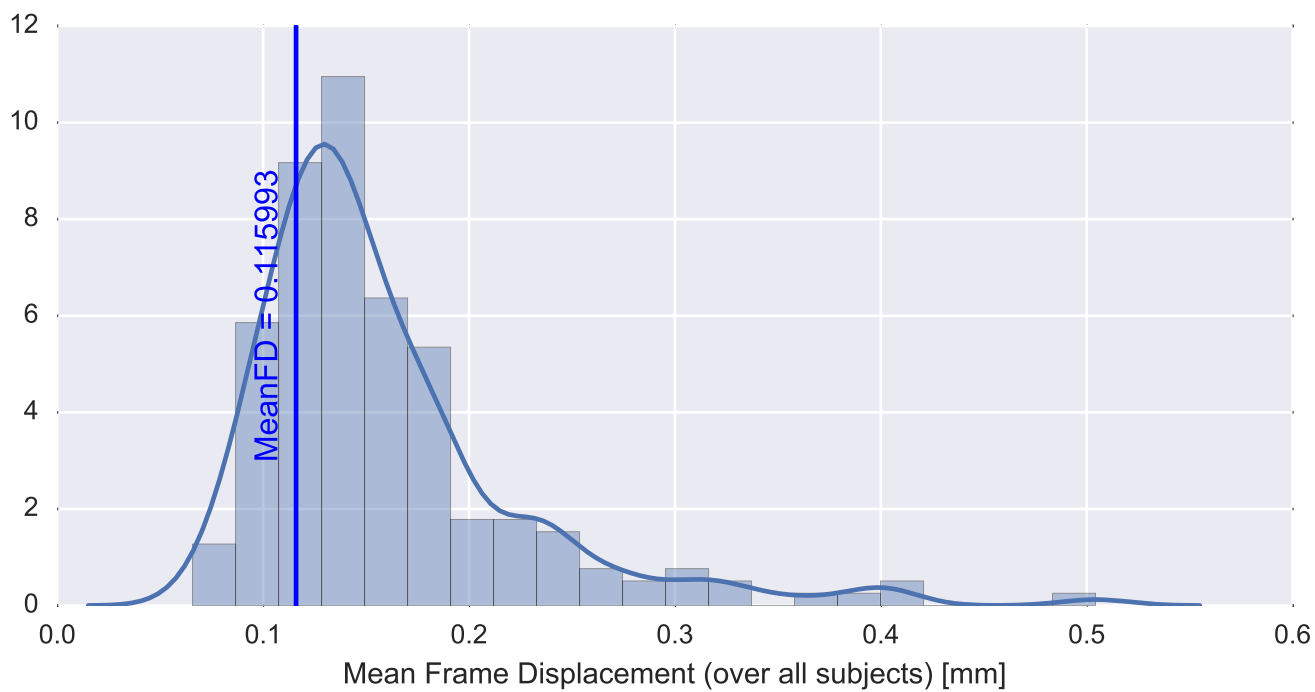

Mean EPI

Brain mask

tSNR

motion

fieldmap correction

coregistration