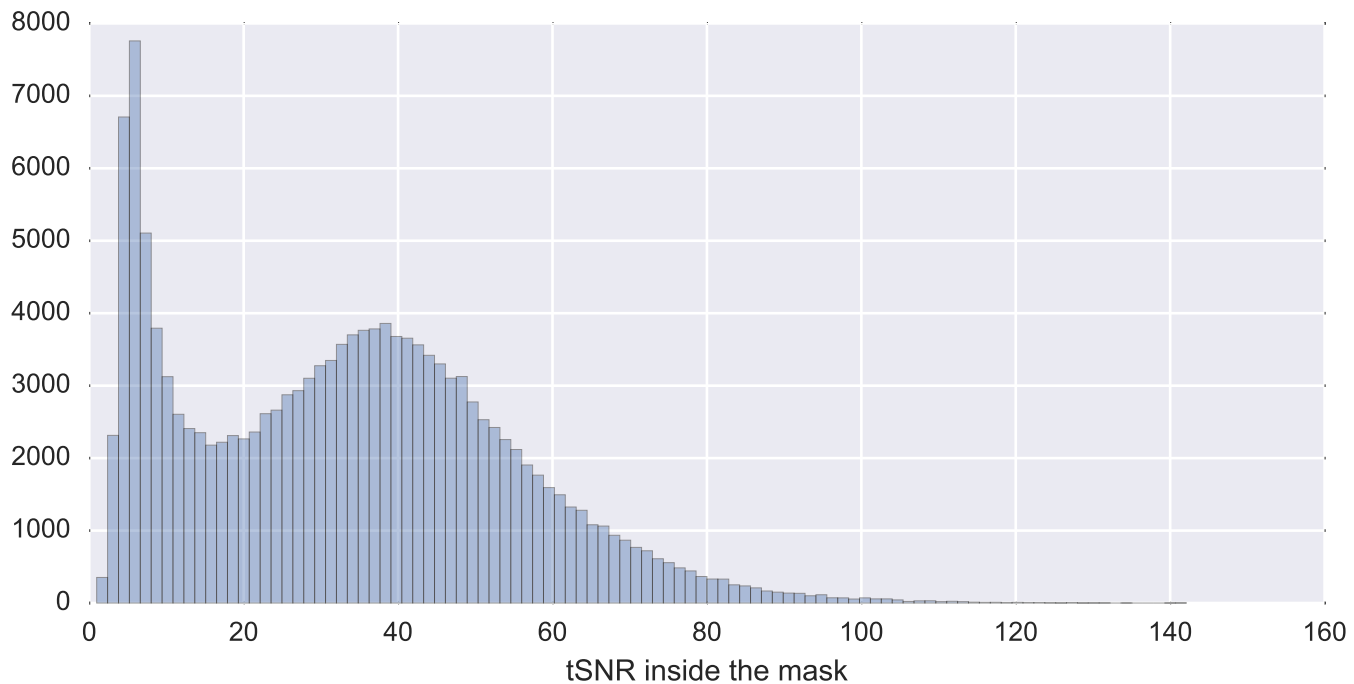

Mean EPI

Brain mask

tSNR

motion

fieldmap correction

coregistration