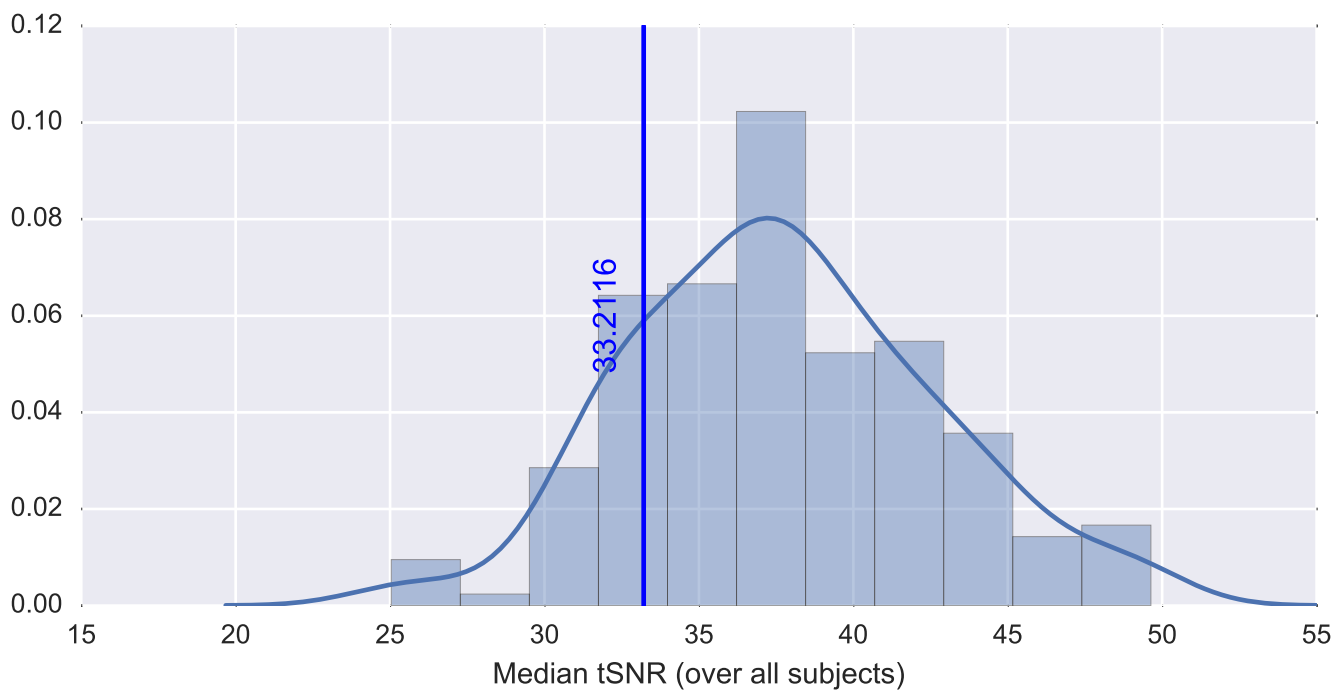

Mean EPI

Brain mask

tSNR

motion

fieldmap correction

coregistration