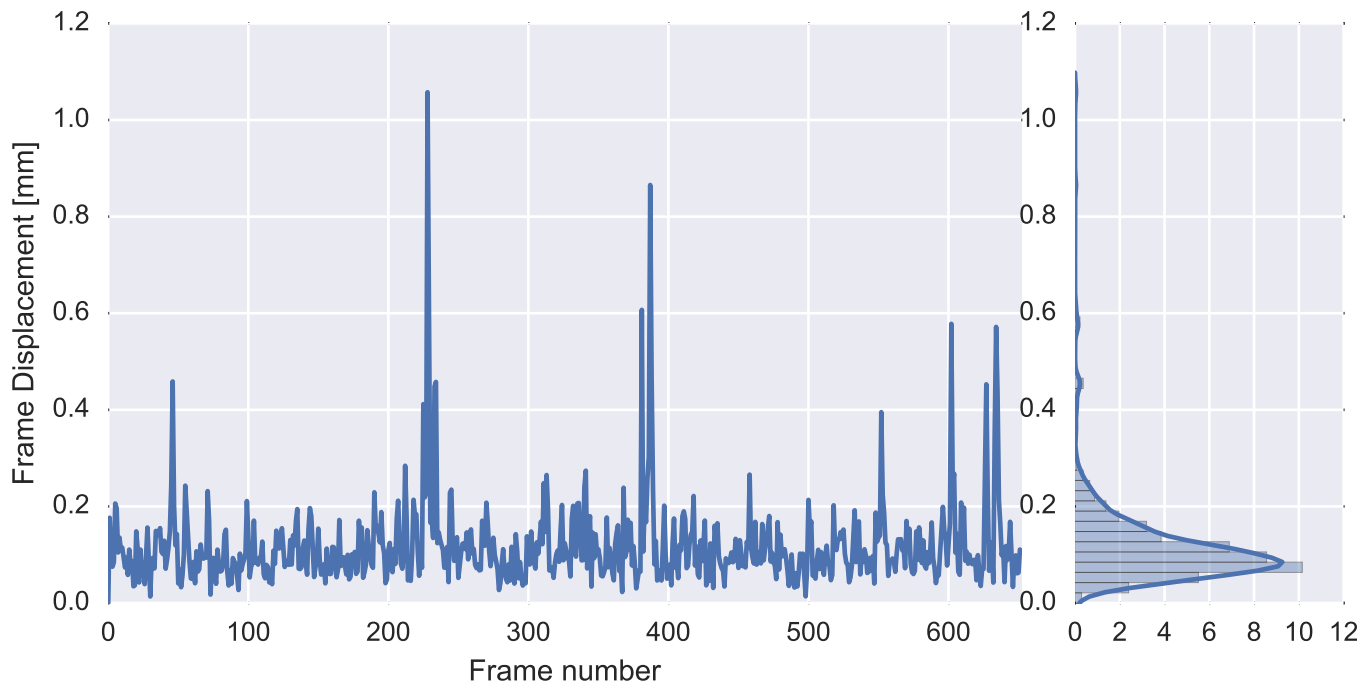

Mean EPI

Brain mask

tSNR

motion

fieldmap correction

coregistration