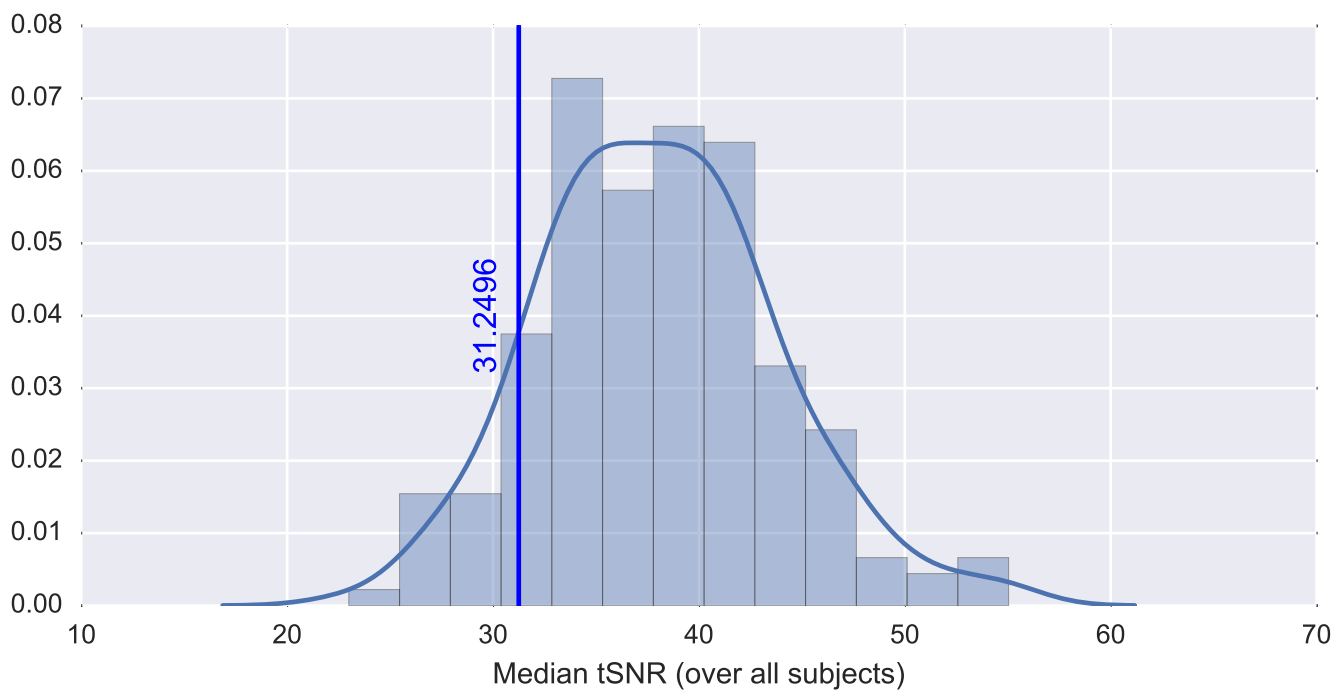

Mean EPI

Brain mask

tSNR

motion

fieldmap correction

coregistration