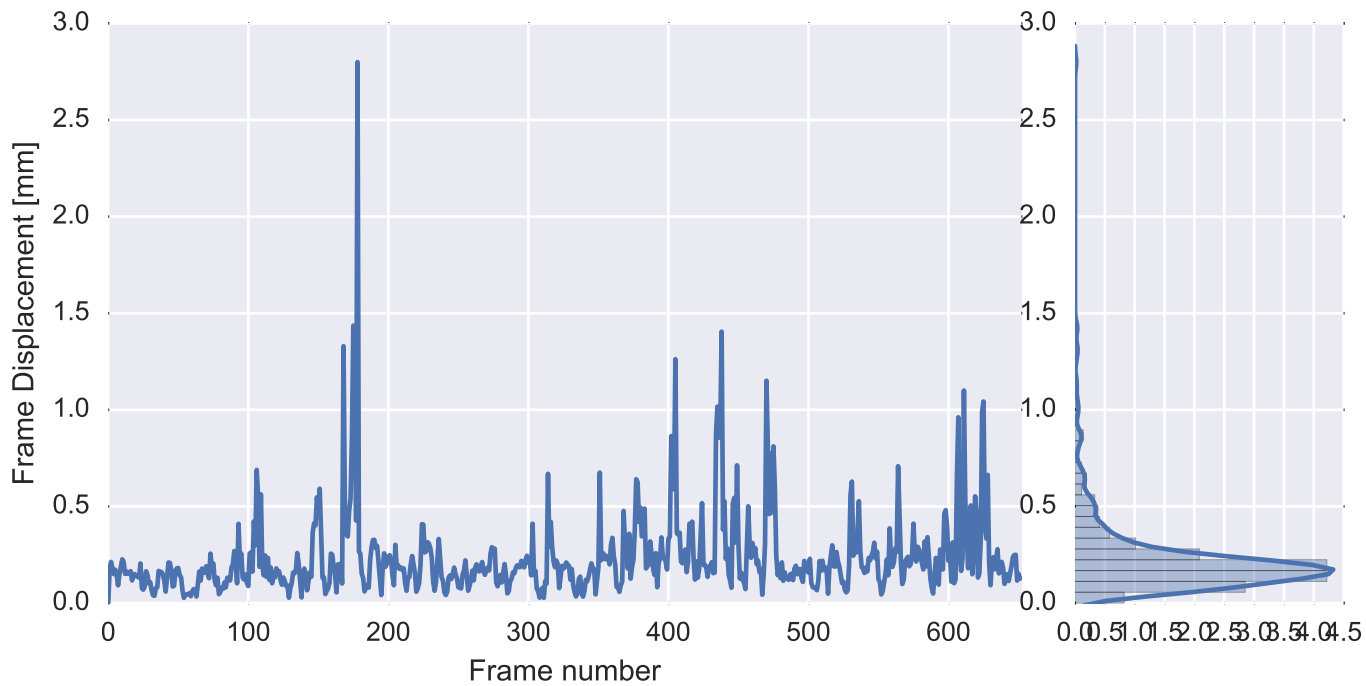

Mean EPI

Brain mask

tSNR

motion

fieldmap correction

coregistration