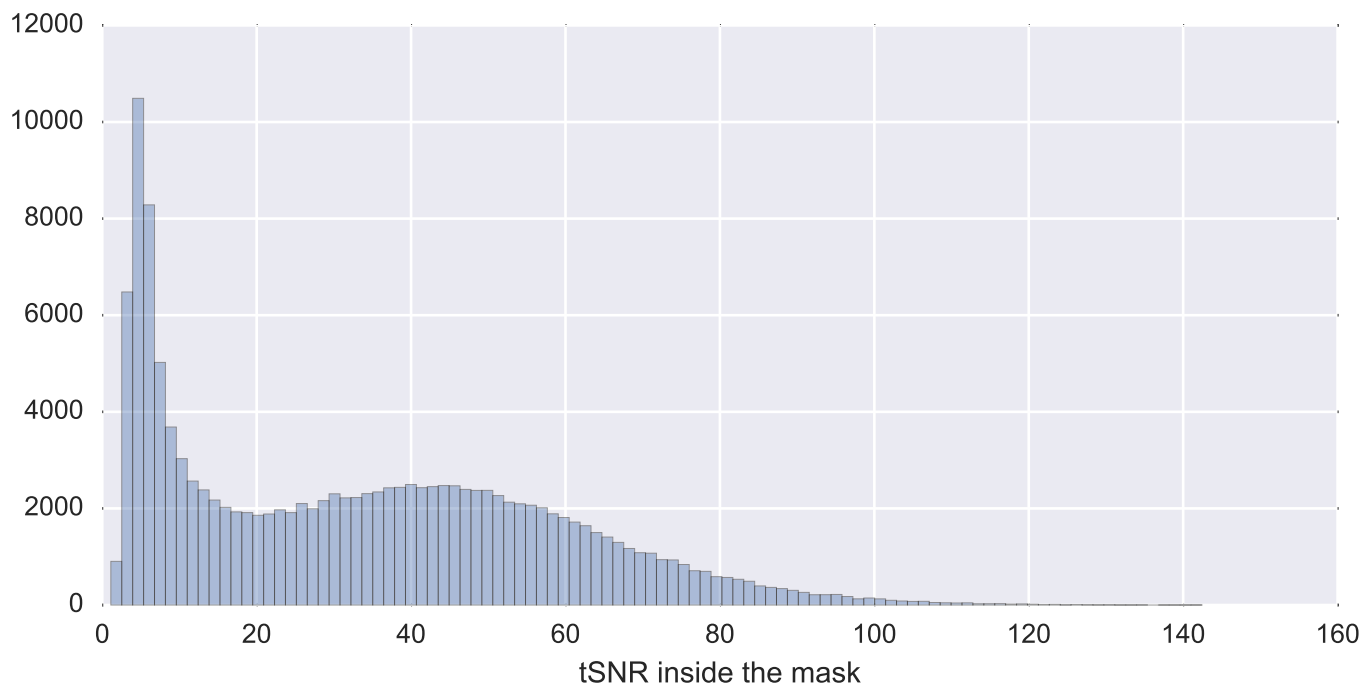

Mean EPI

Brain mask

tSNR

motion

fieldmap correction

coregistration