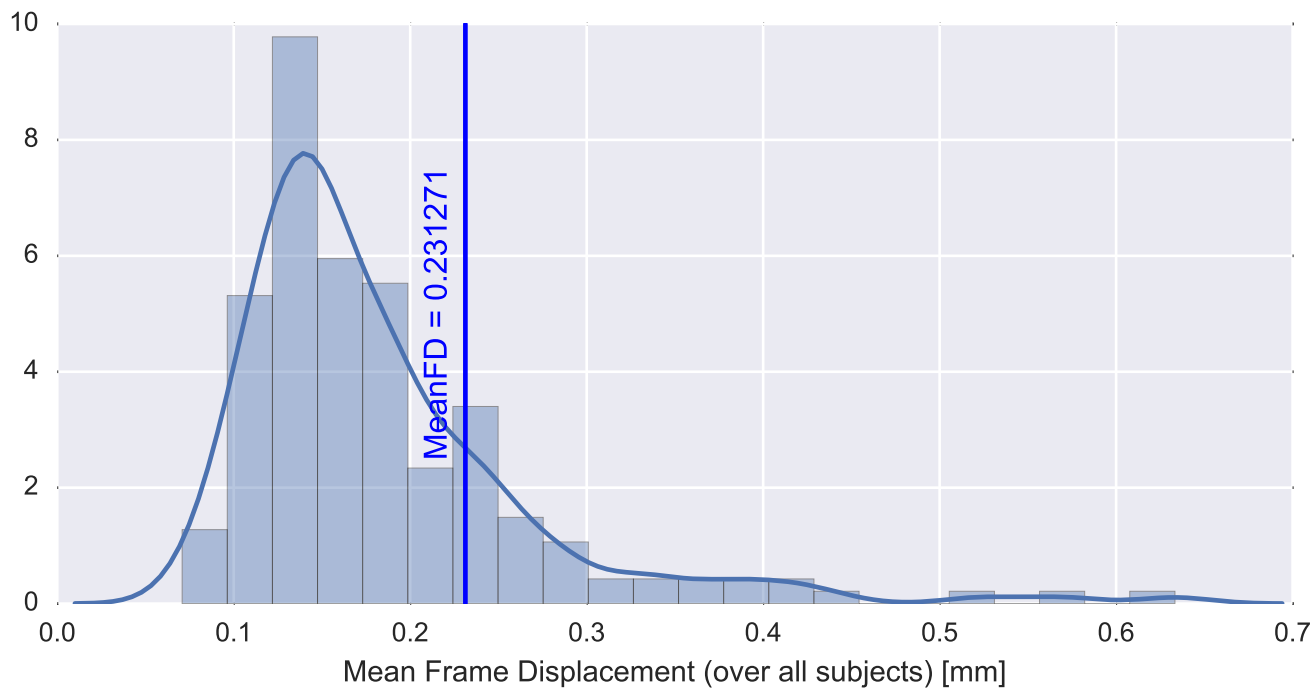

Mean EPI

Brain mask

tSNR

motion

fieldmap correction

coregistration