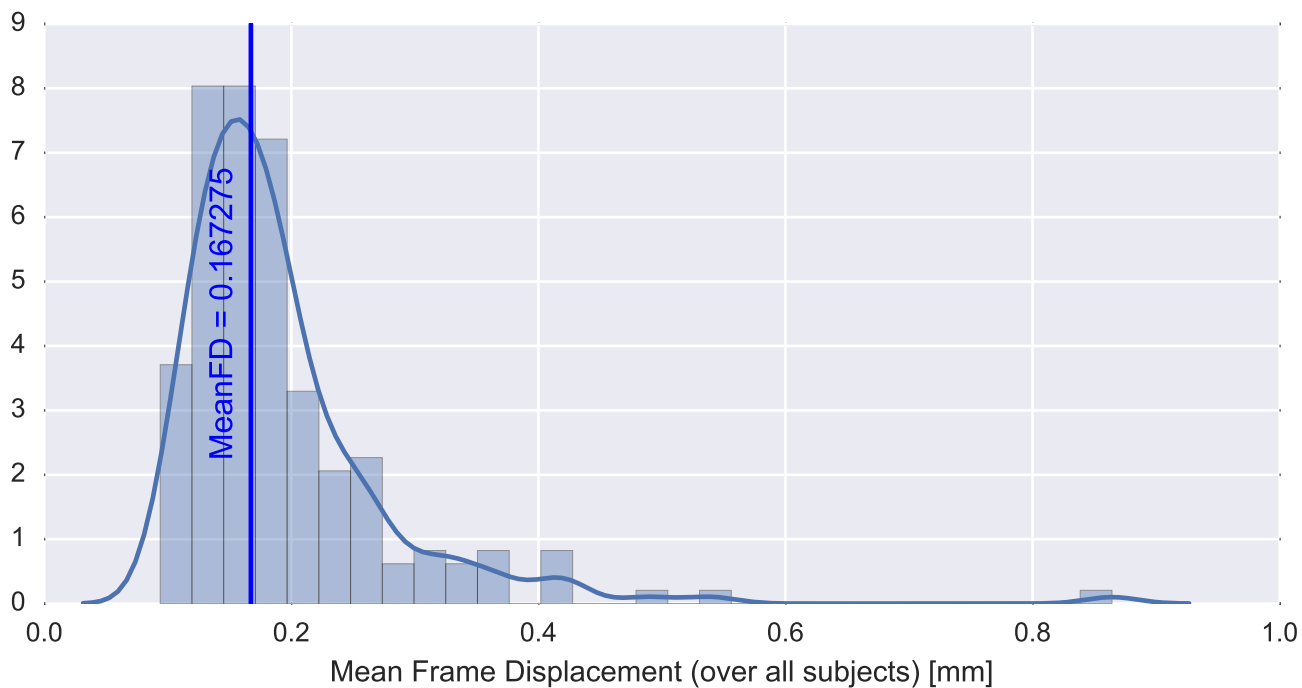

Mean EPI

Brain mask

tSNR

motion

fieldmap correction

coregistration