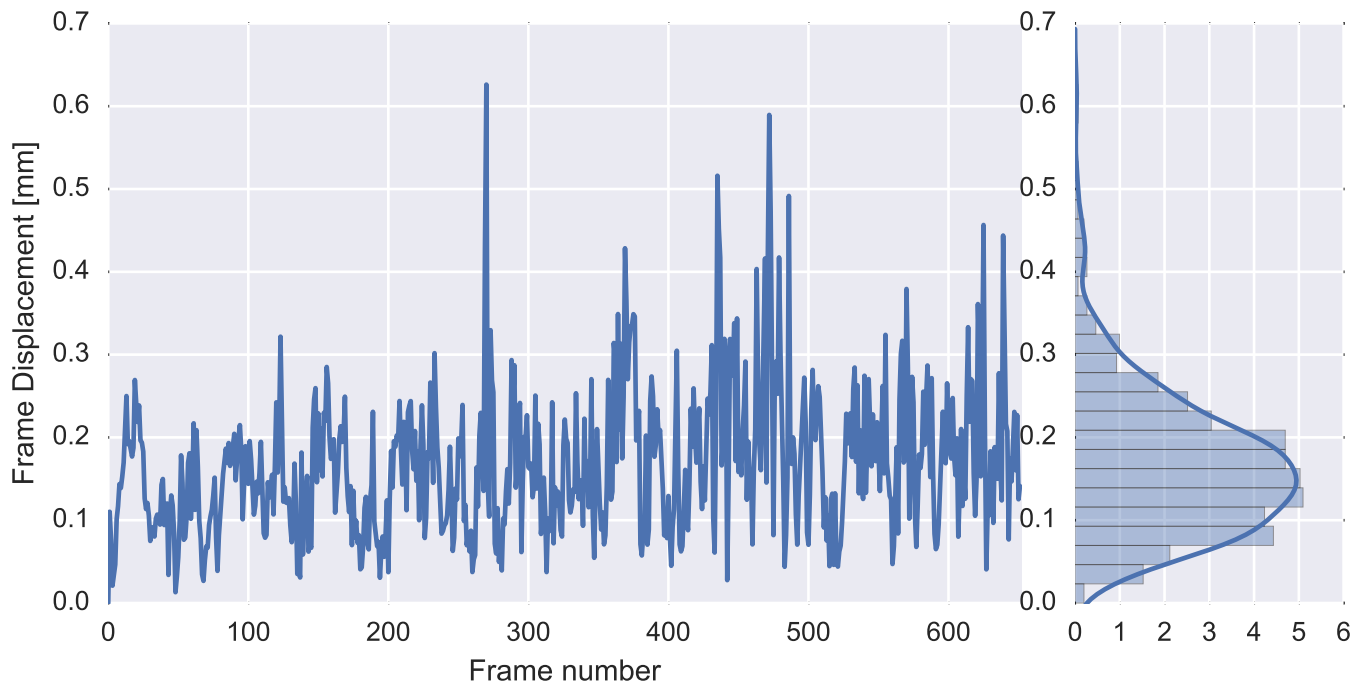

Mean EPI

Brain mask

tSNR

motion

fieldmap correction

coregistration