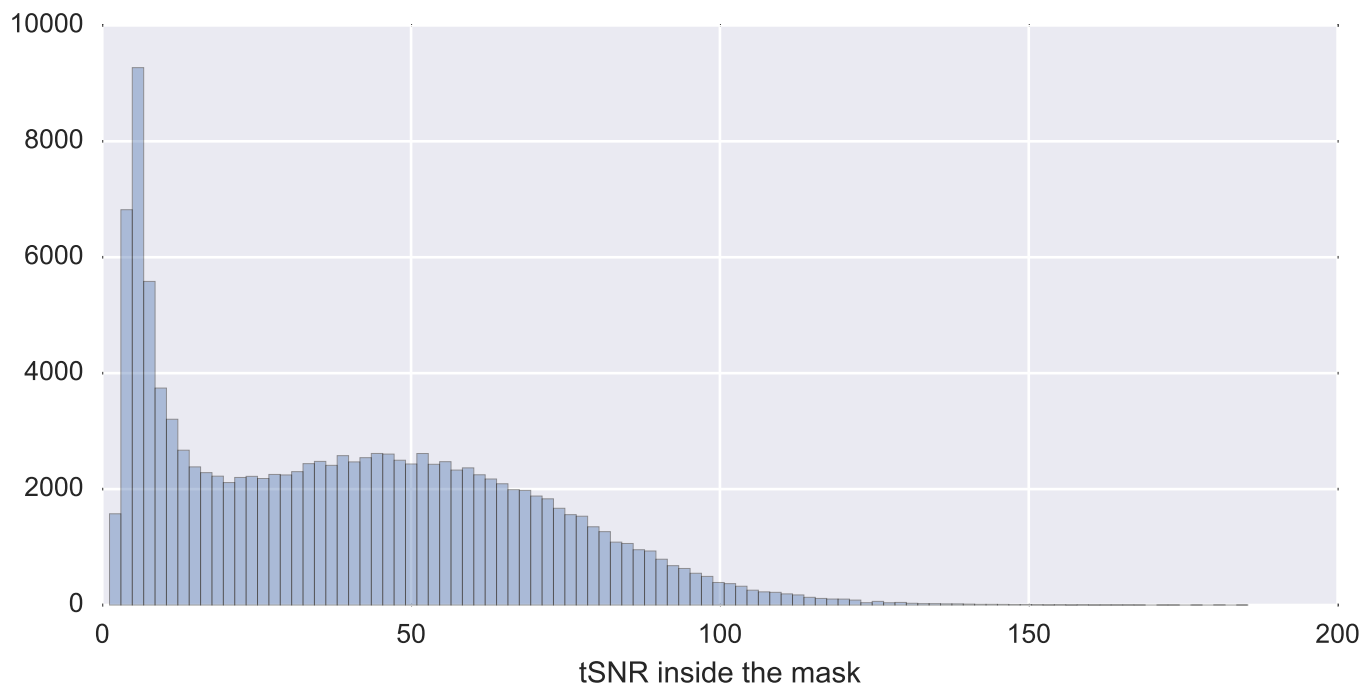

Mean EPI

Brain mask

tSNR

motion

fieldmap correction

coregistration