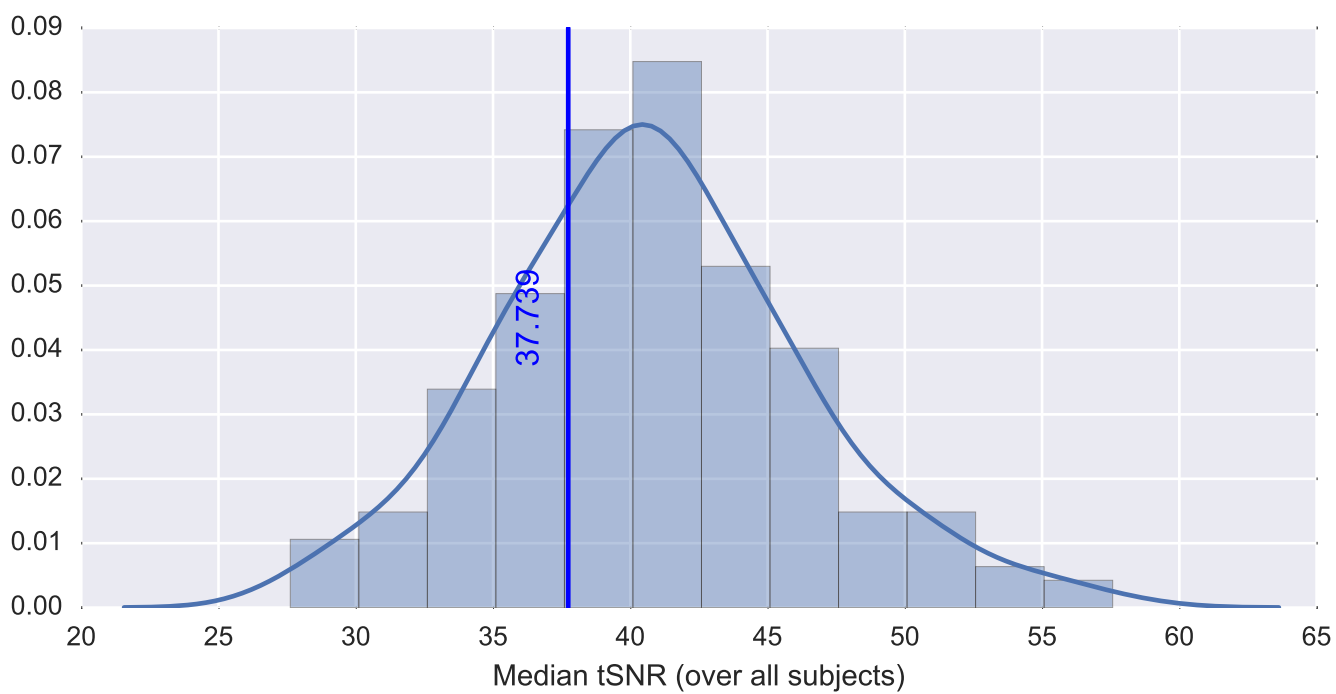

Mean EPI

Brain mask

tSNR

motion

fieldmap correction

coregistration