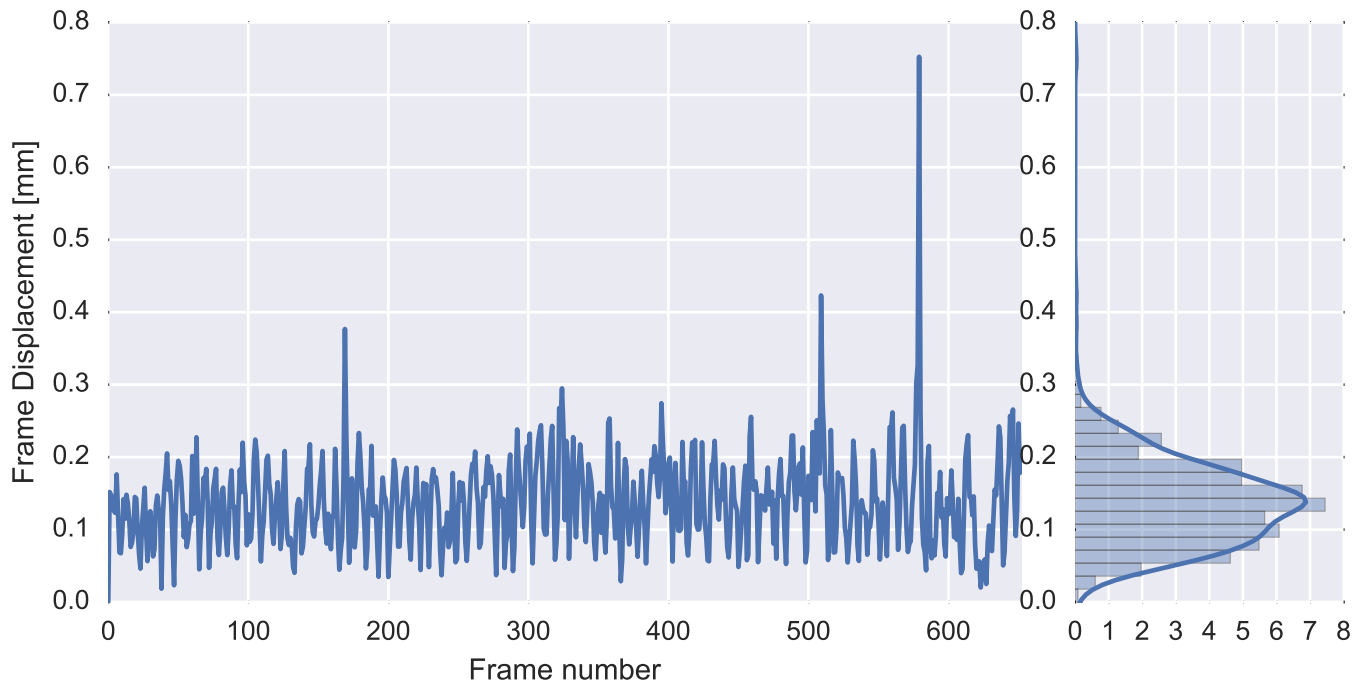

Brain mask

tSNR

motion

fieldmap correction

coregistration