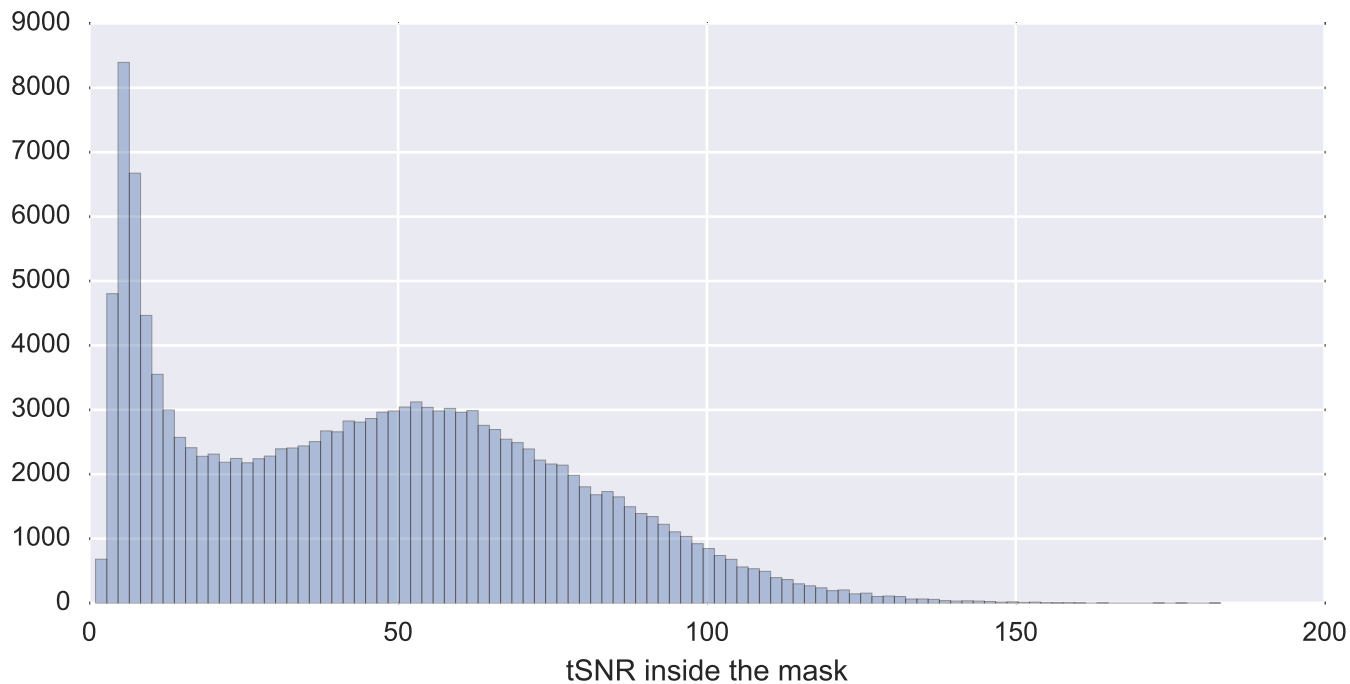

Brain mask

tSNR

motion

fieldmap correction

coregistration