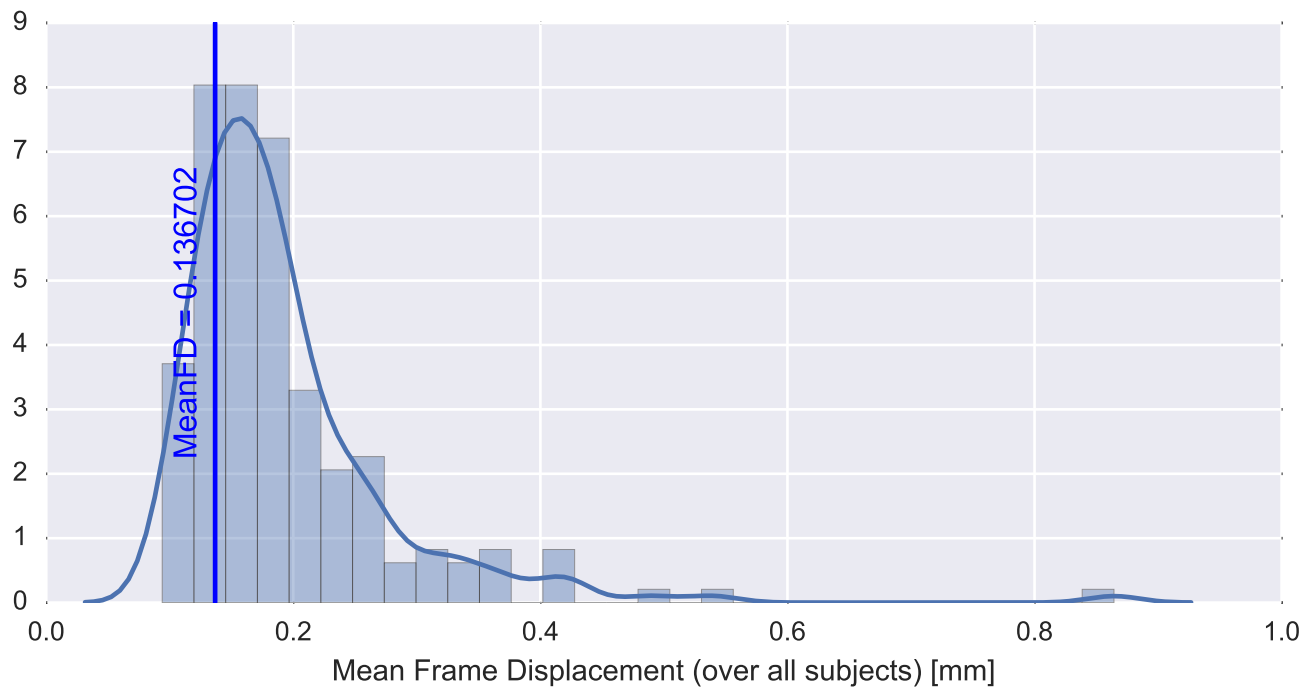

Brain mask

tSNR

motion

fieldmap correction

coregistration