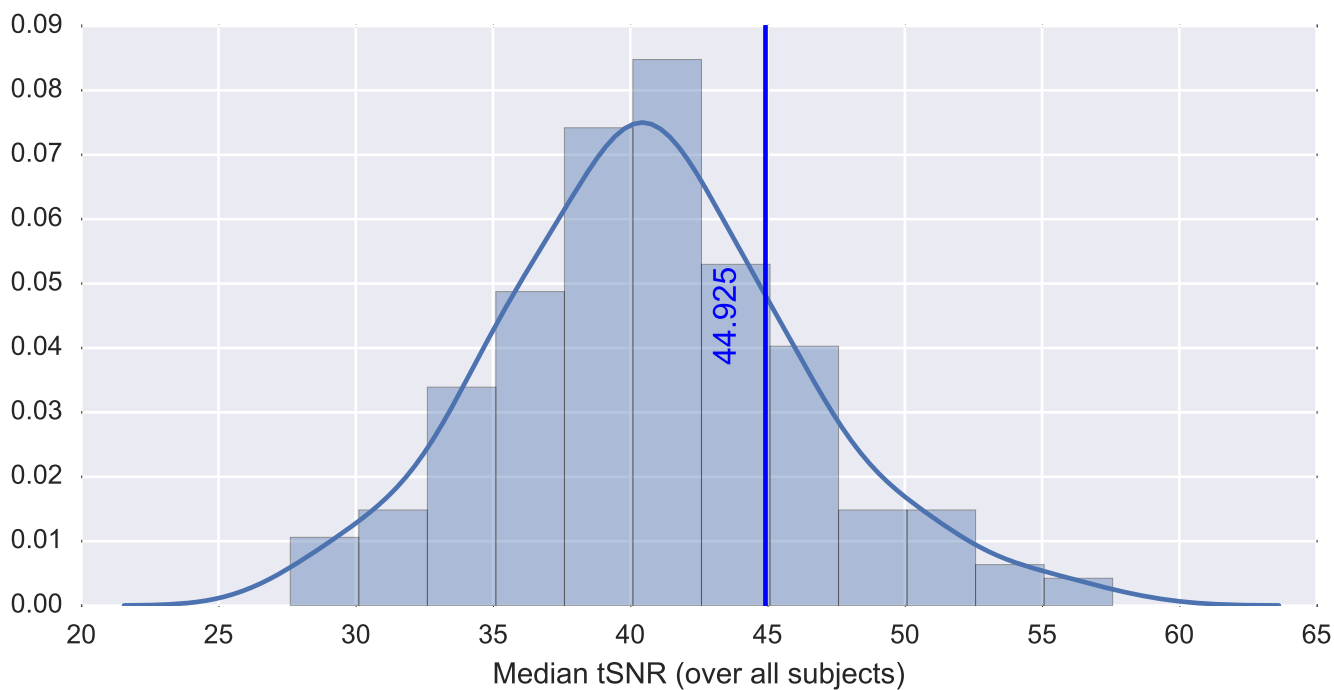

Brain mask

tSNR

motion

fieldmap correction

coregistration