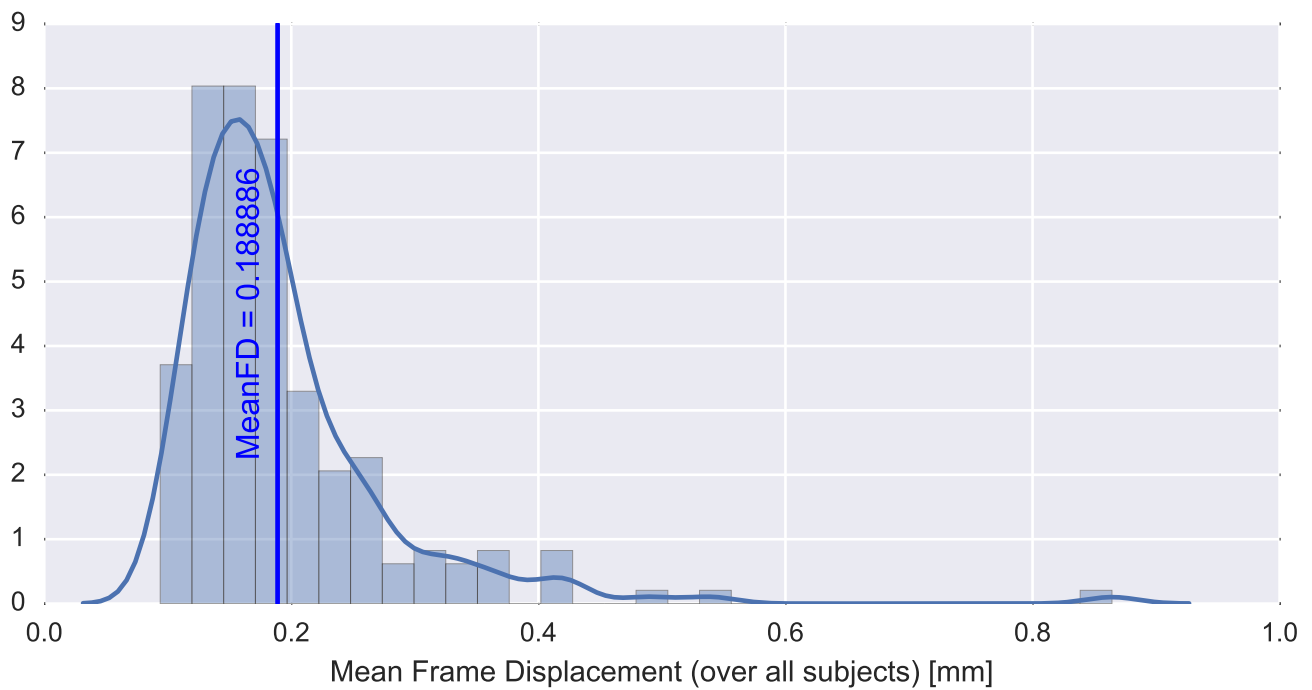

Mean EPI

Brain mask

tSNR

motion

fieldmap correction

coregistration