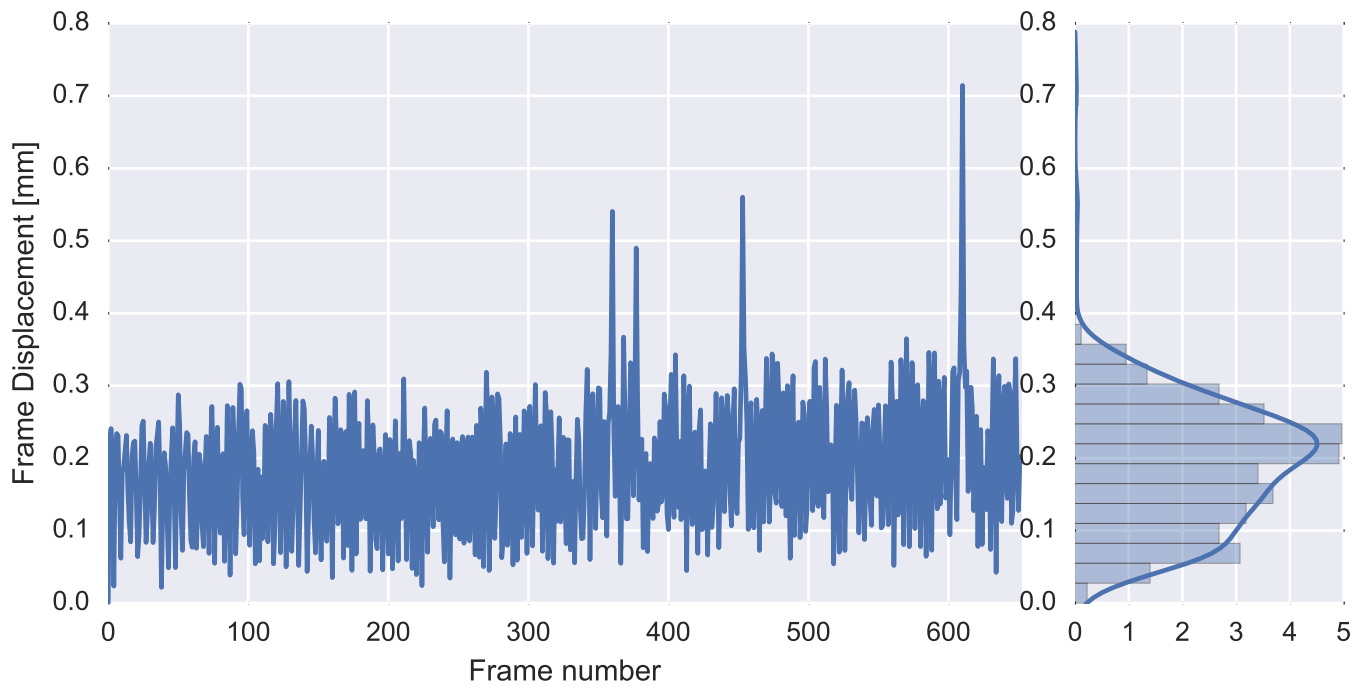

Mean EPI

Brain mask

tSNR

motion

fieldmap correction

coregistration