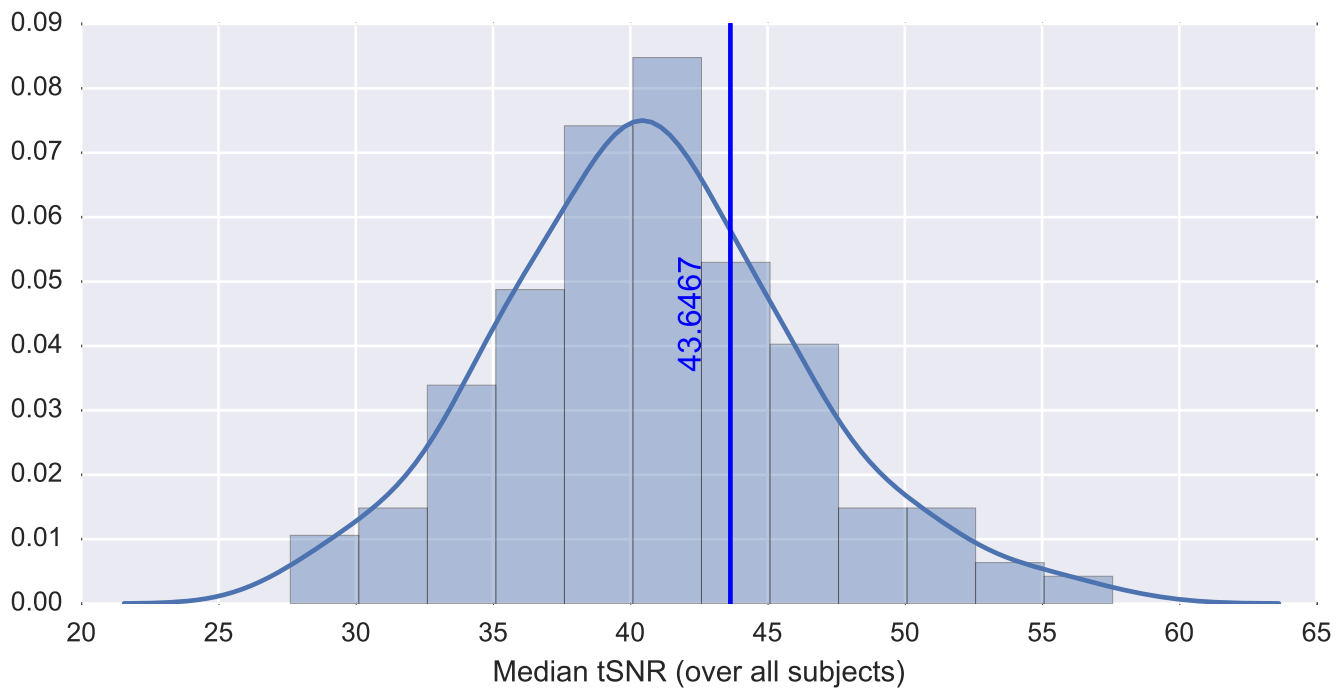

Mean EPI

Brain mask

tSNR

motion

fieldmap correction

coregistration