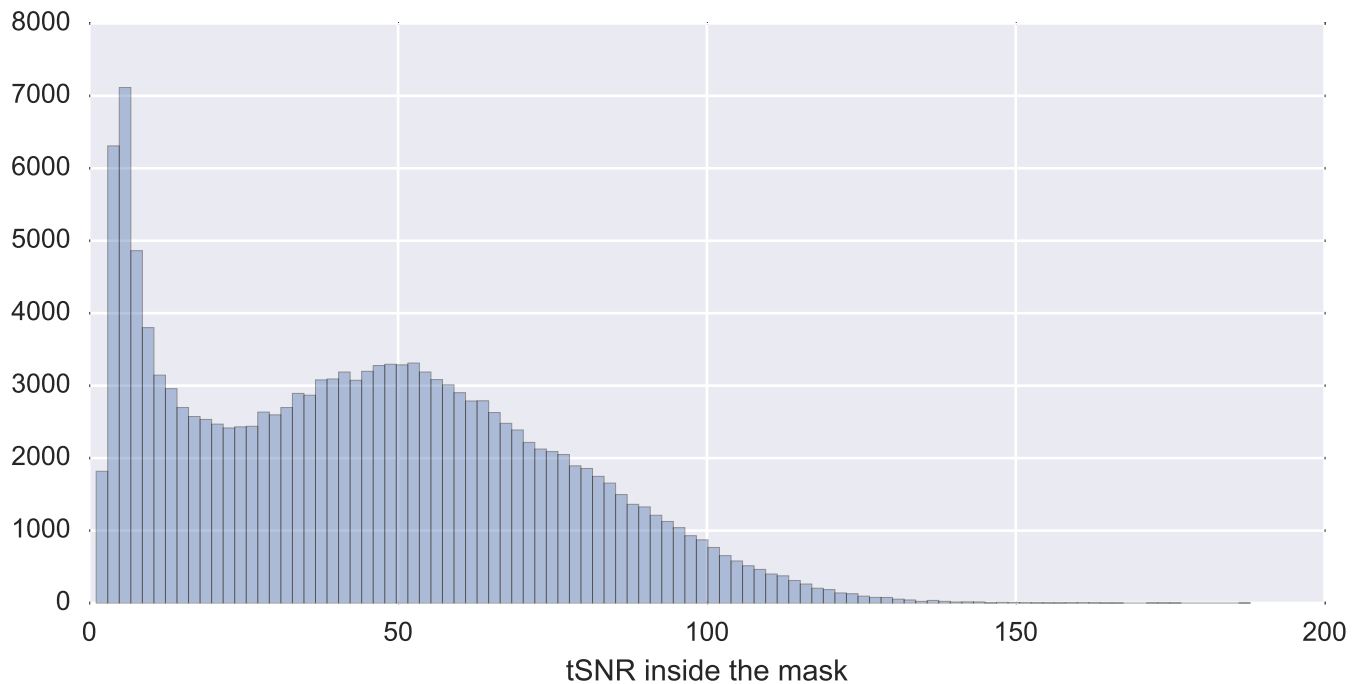

Mean EPI

Brain mask

tSNR

motion

fieldmap correction

coregistration