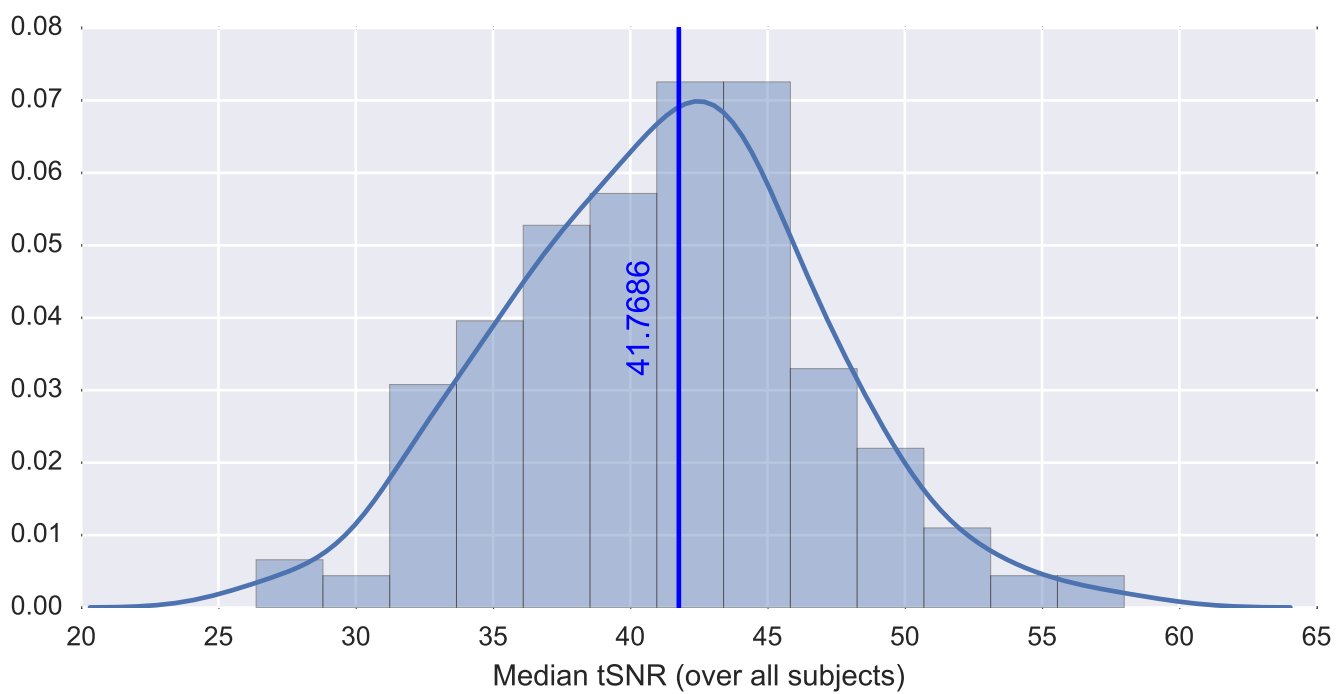

Mean EPI

Brain mask

tSNR

motion

fieldmap correction

coregistration