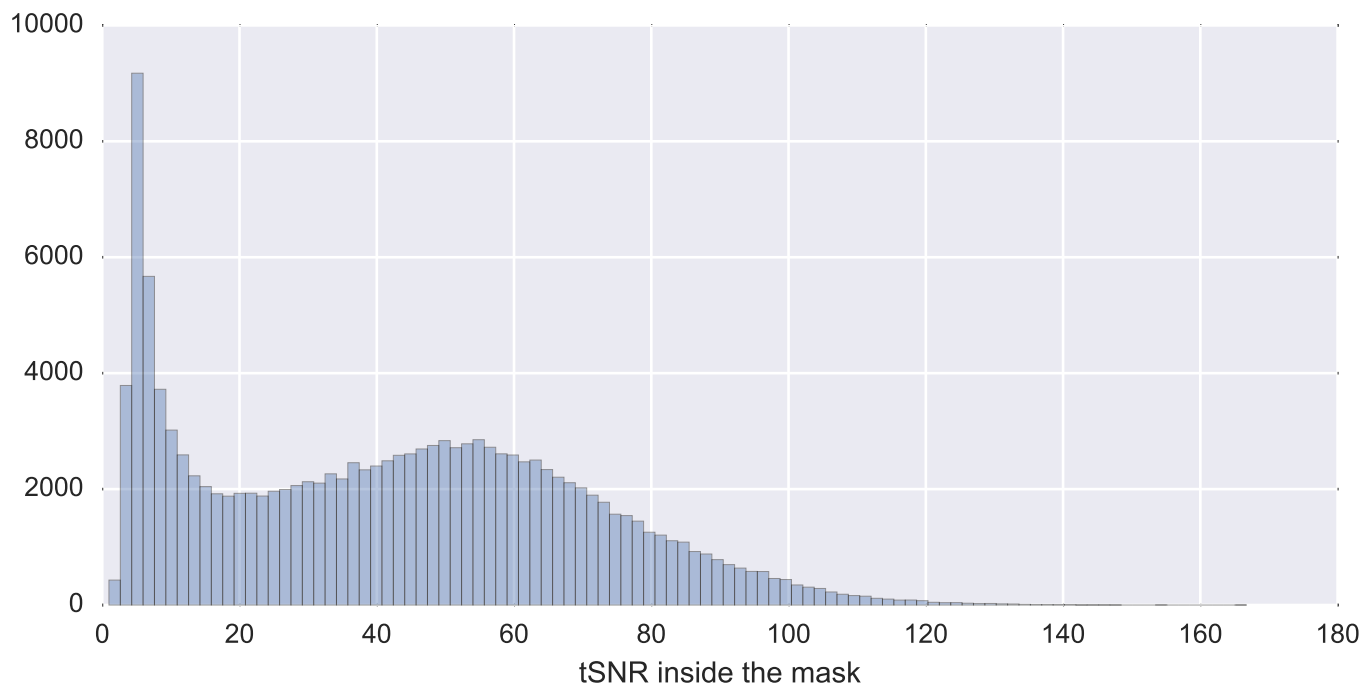

Mean EPI

Brain mask

tSNR

motion

fieldmap correction

coregistration