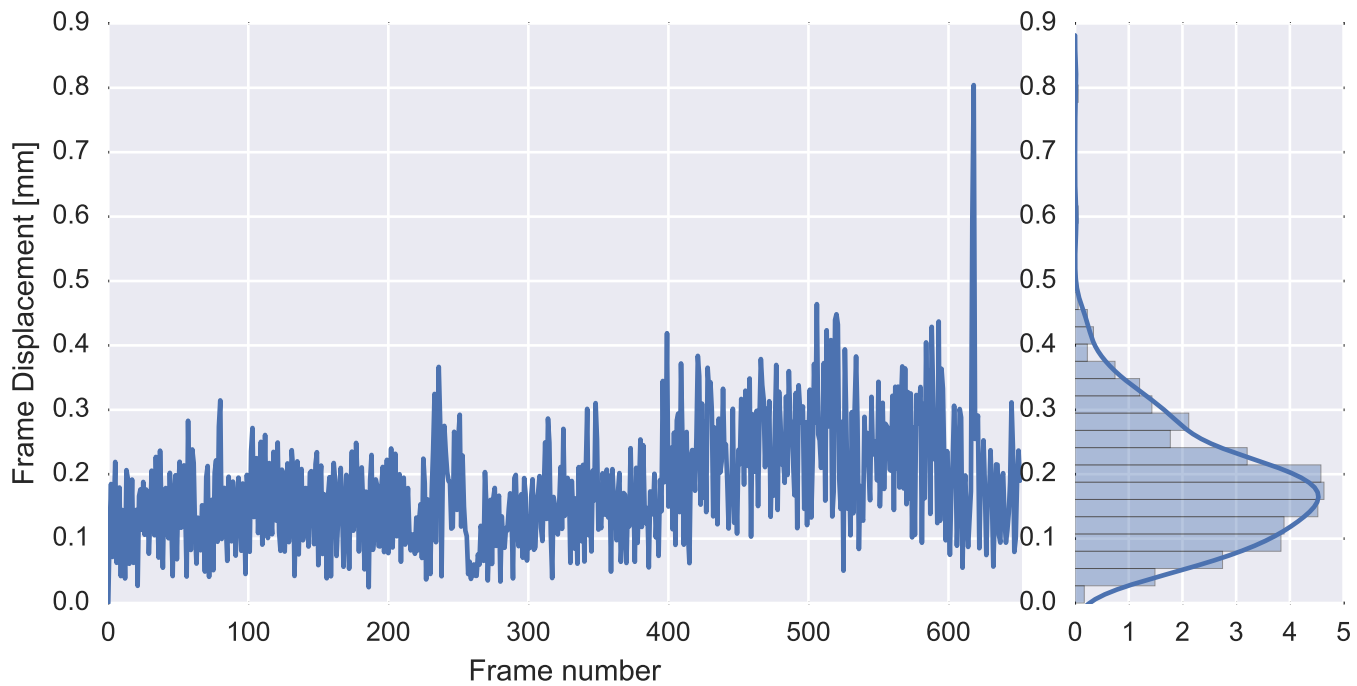

Mean EPI

Brain mask

tSNR

motion

fieldmap correction

coregistration