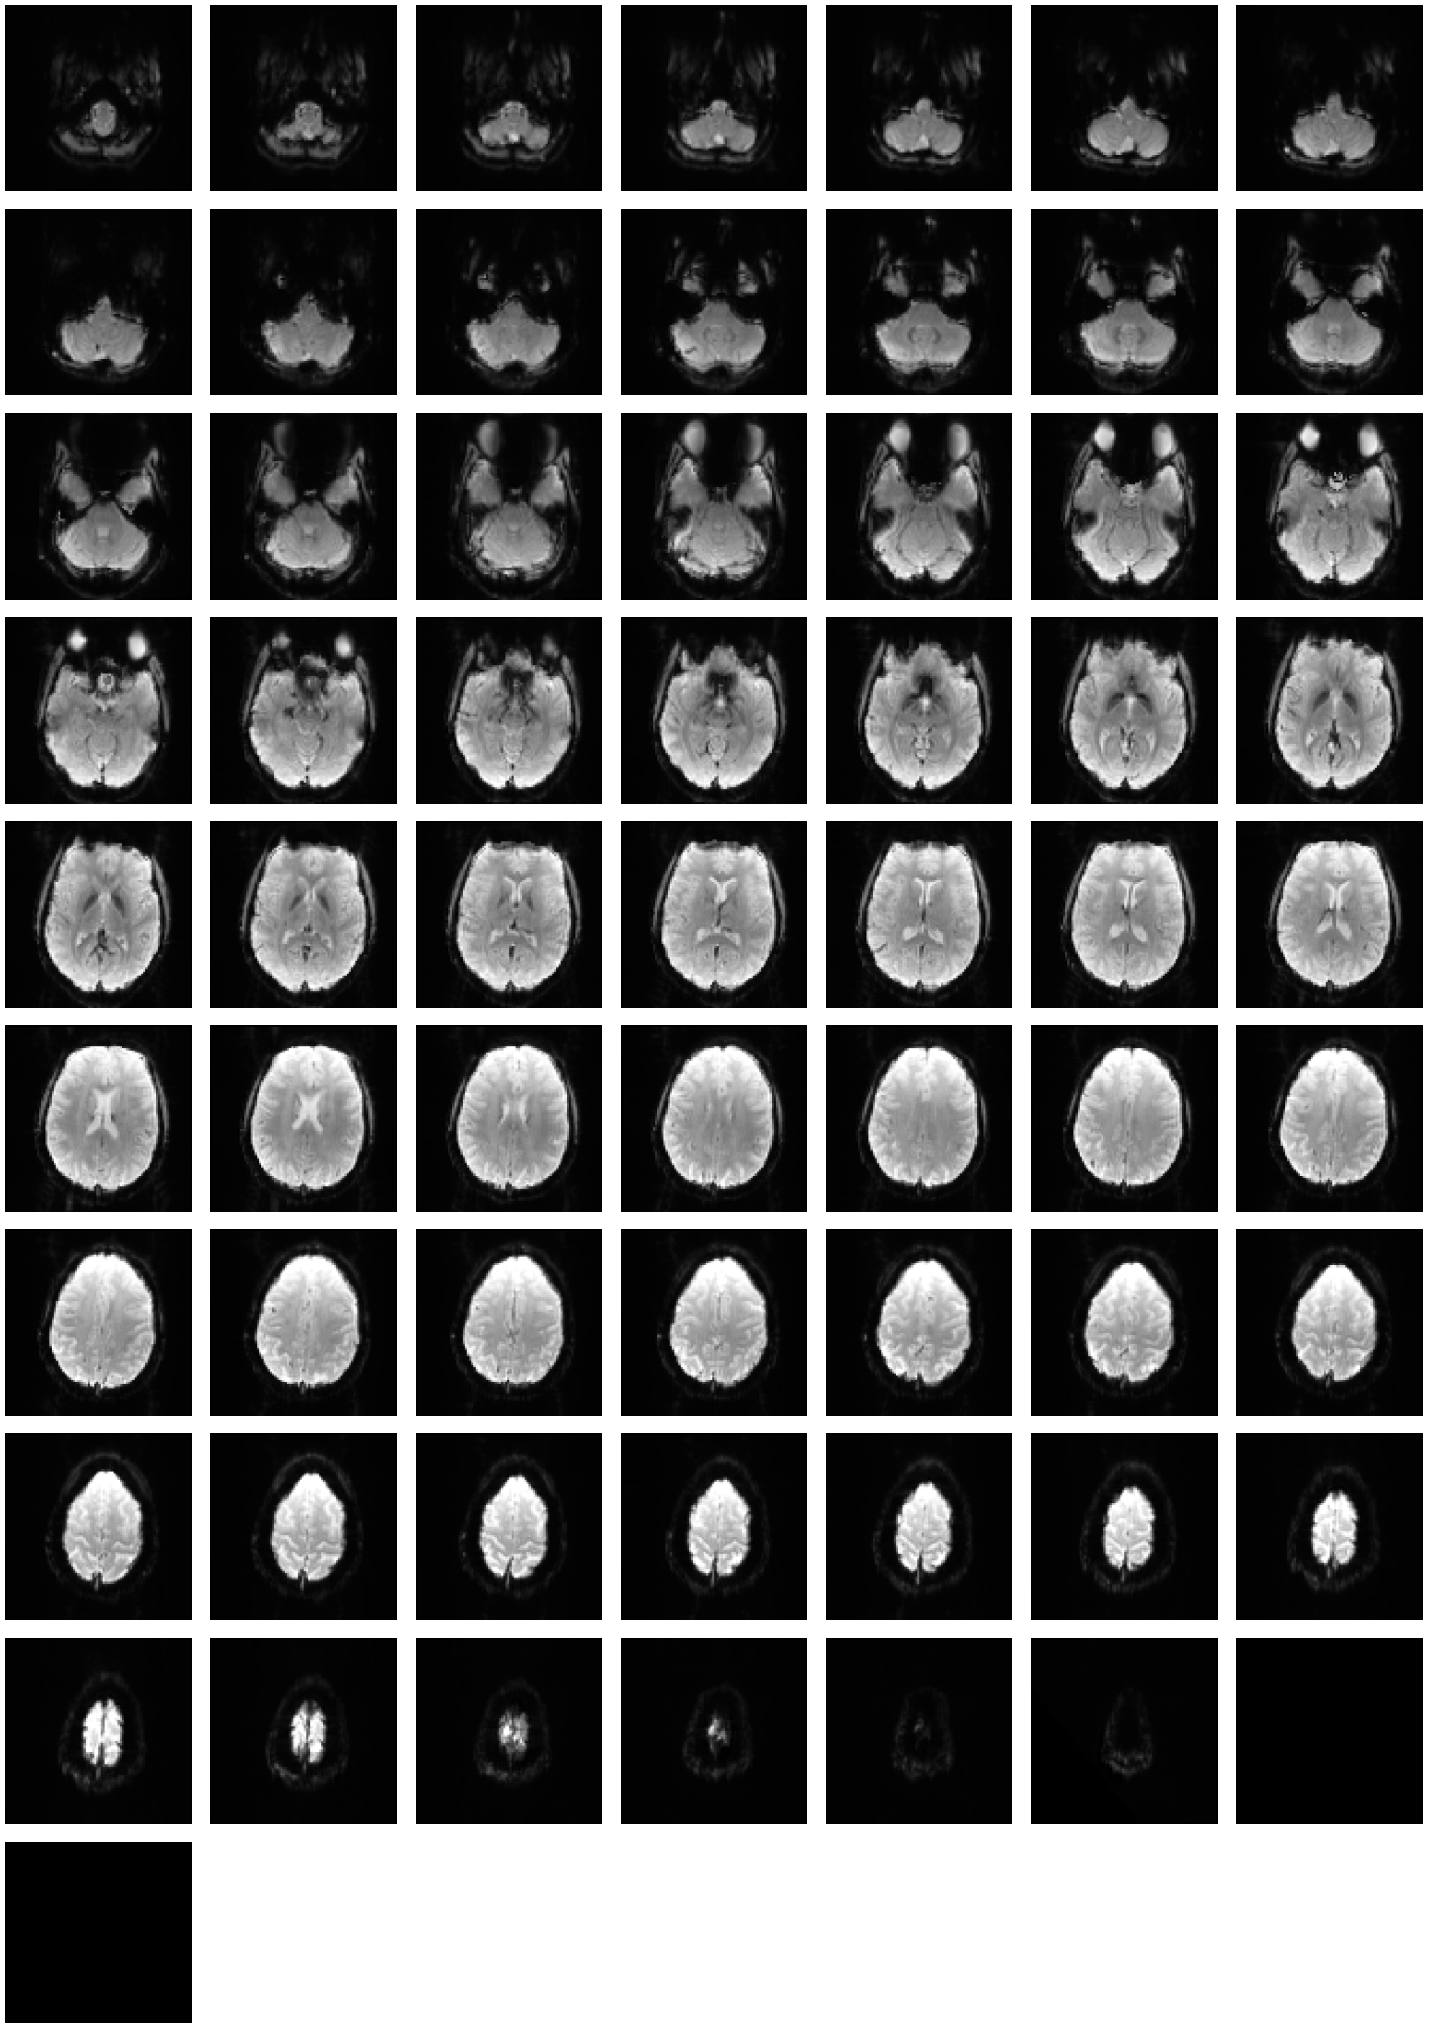

Mean EPI

Brain mask

tSNR

motion

fieldmap correction

coregistration