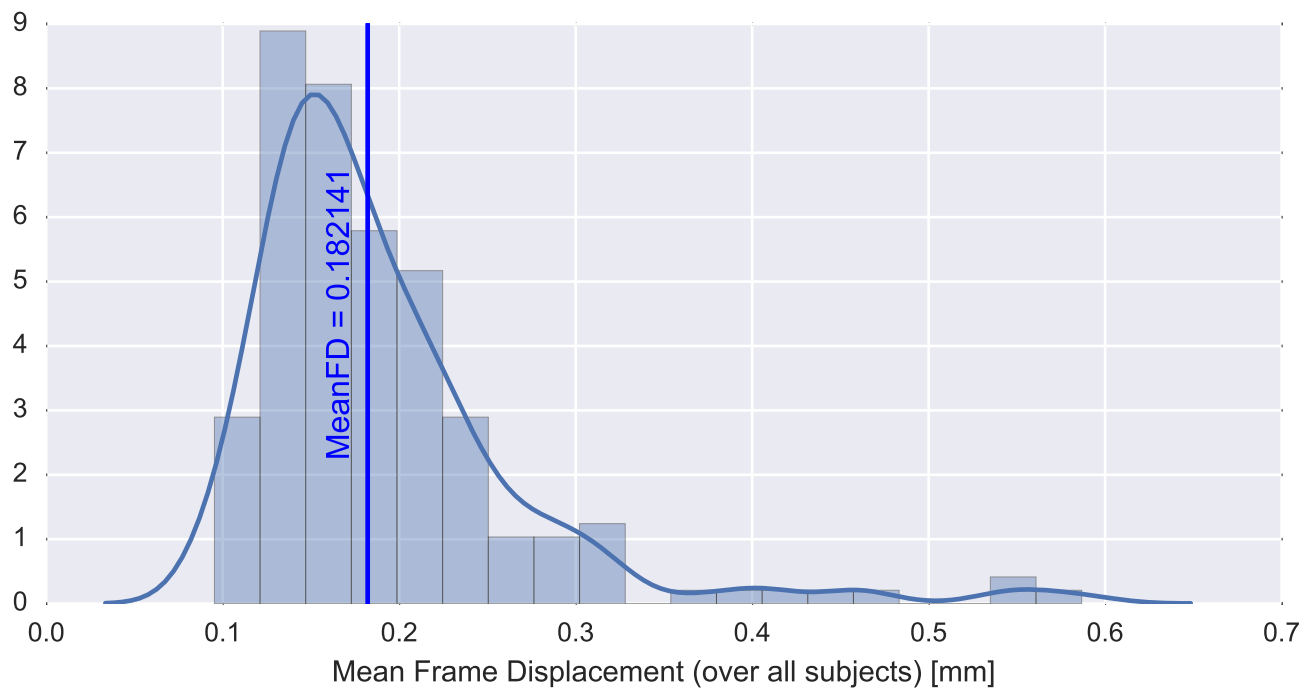

Mean EPI

Brain mask

tSNR

motion

fieldmap correction

coregistration