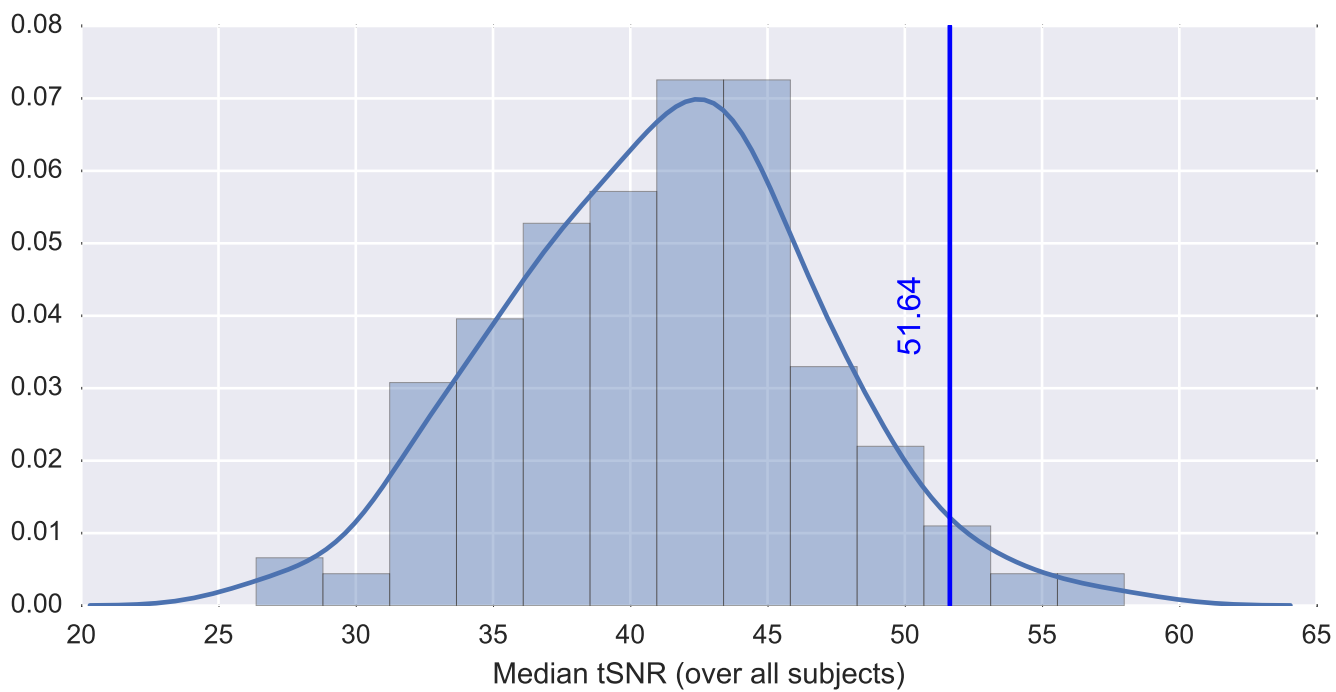

Mean EPI

Brain mask

tSNR

motion

fieldmap correction

coregistration