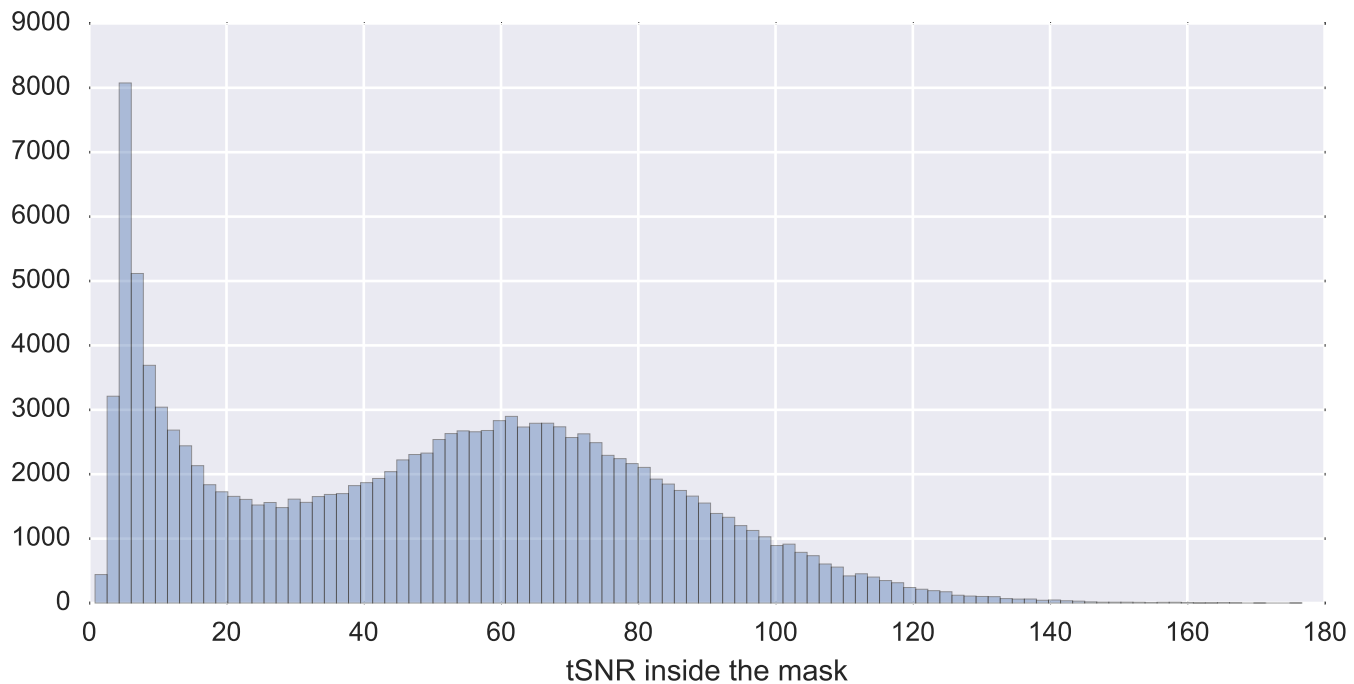

Mean EPI

Brain mask

tSNR

motion

fieldmap correction

coregistration