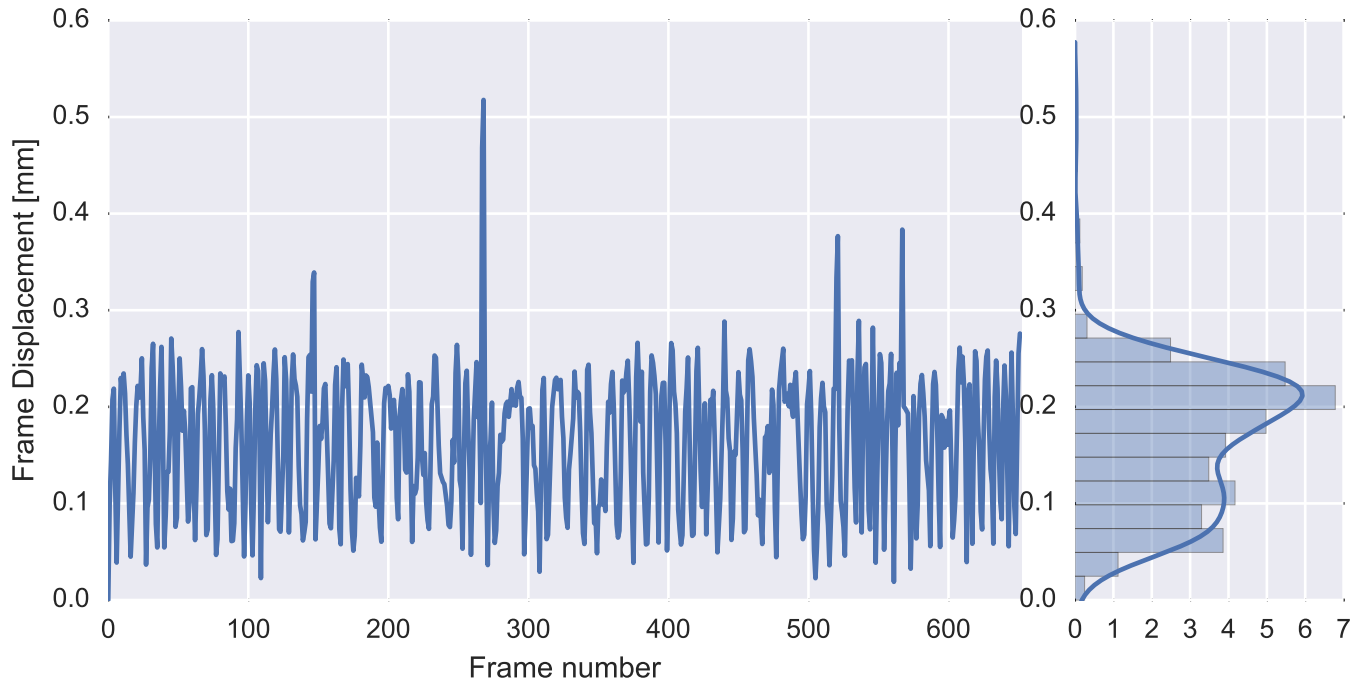

Mean EPI

Brain mask

tSNR

motion

fieldmap correction

coregistration