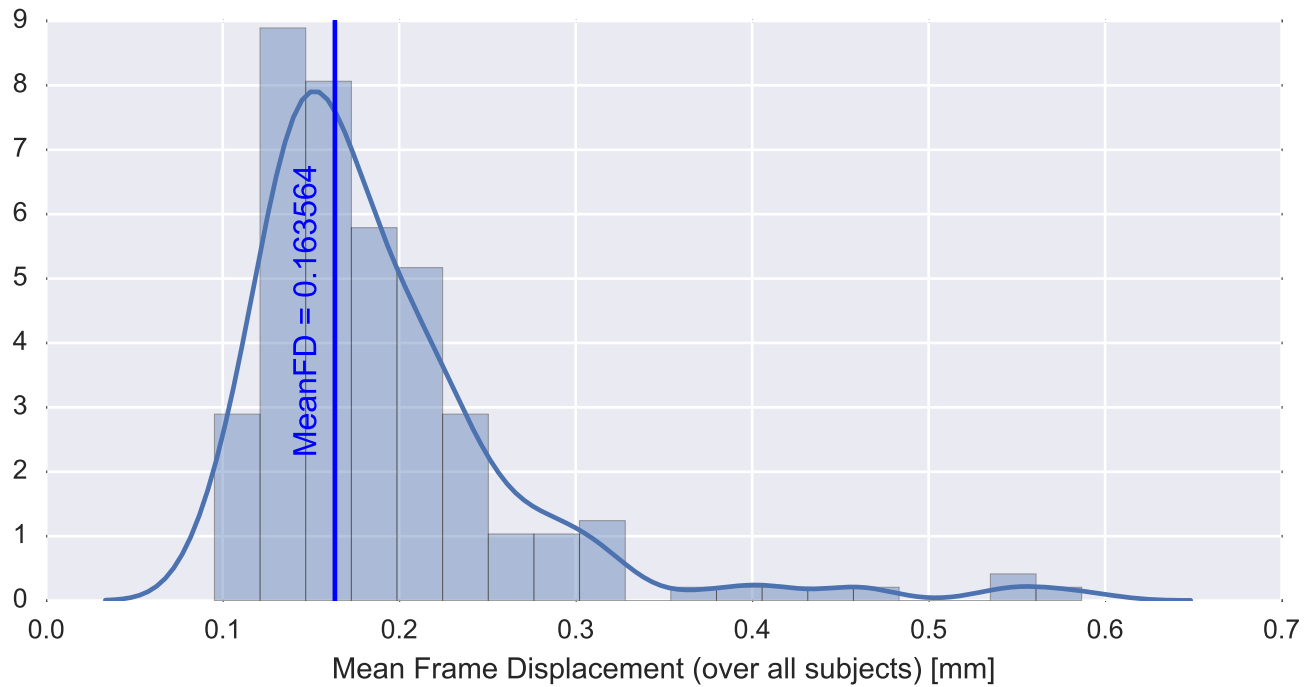

Mean EPI

Brain mask

tSNR

motion

fieldmap correction

coregistration