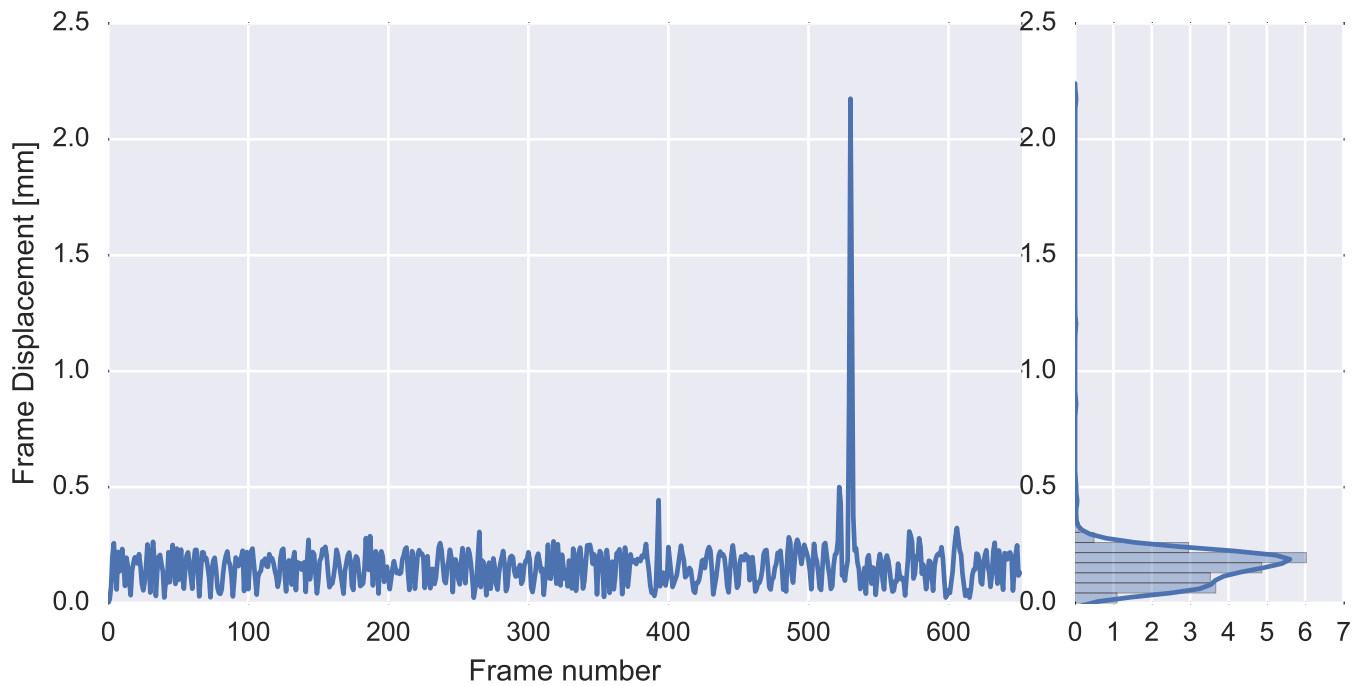

Mean EPI

Brain mask

tSNR

motion

fieldmap correction

coregistration