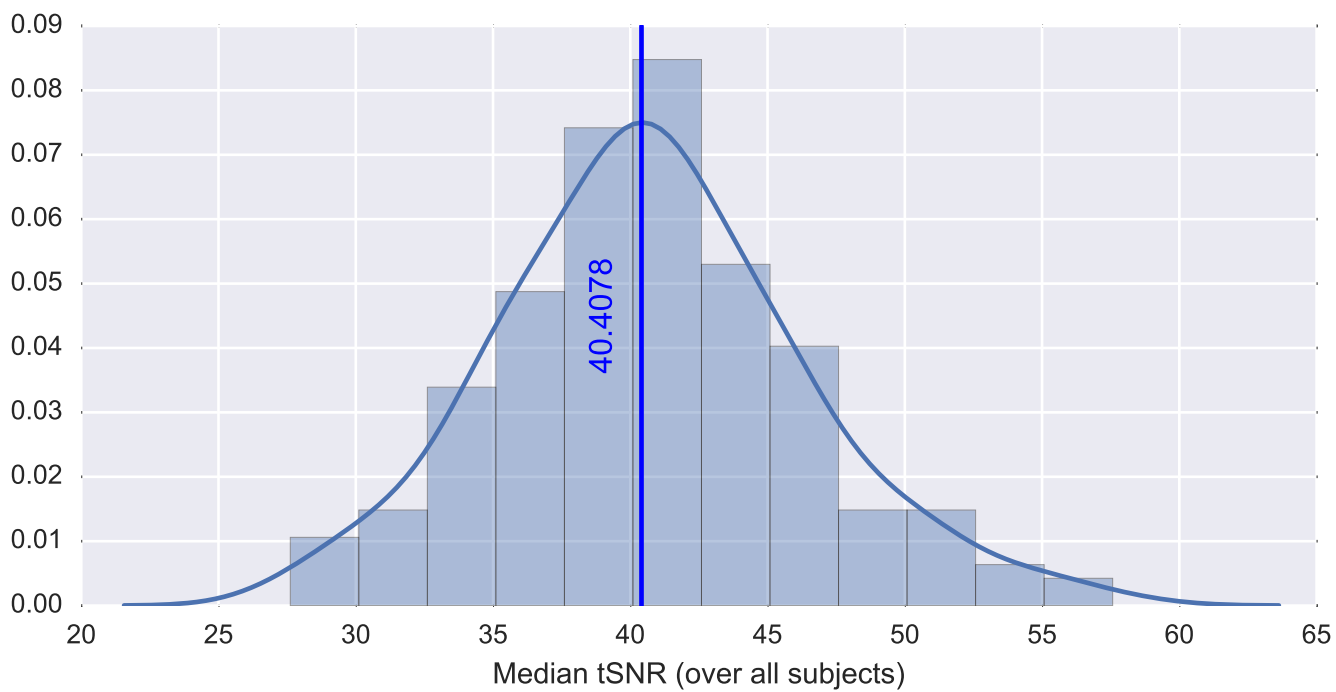

Mean EPI

Brain mask

tSNR

motion

fieldmap correction

coregistration