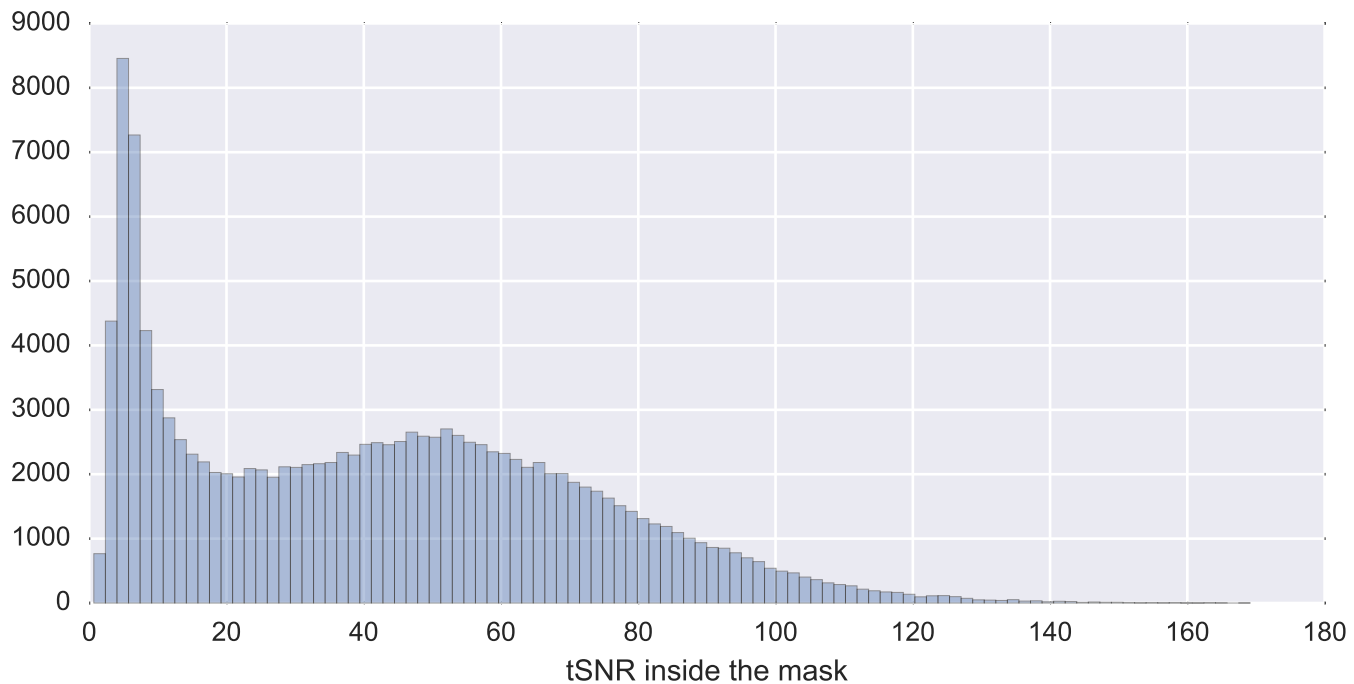

Mean EPI

Brain mask

tSNR

motion

fieldmap correction

coregistration