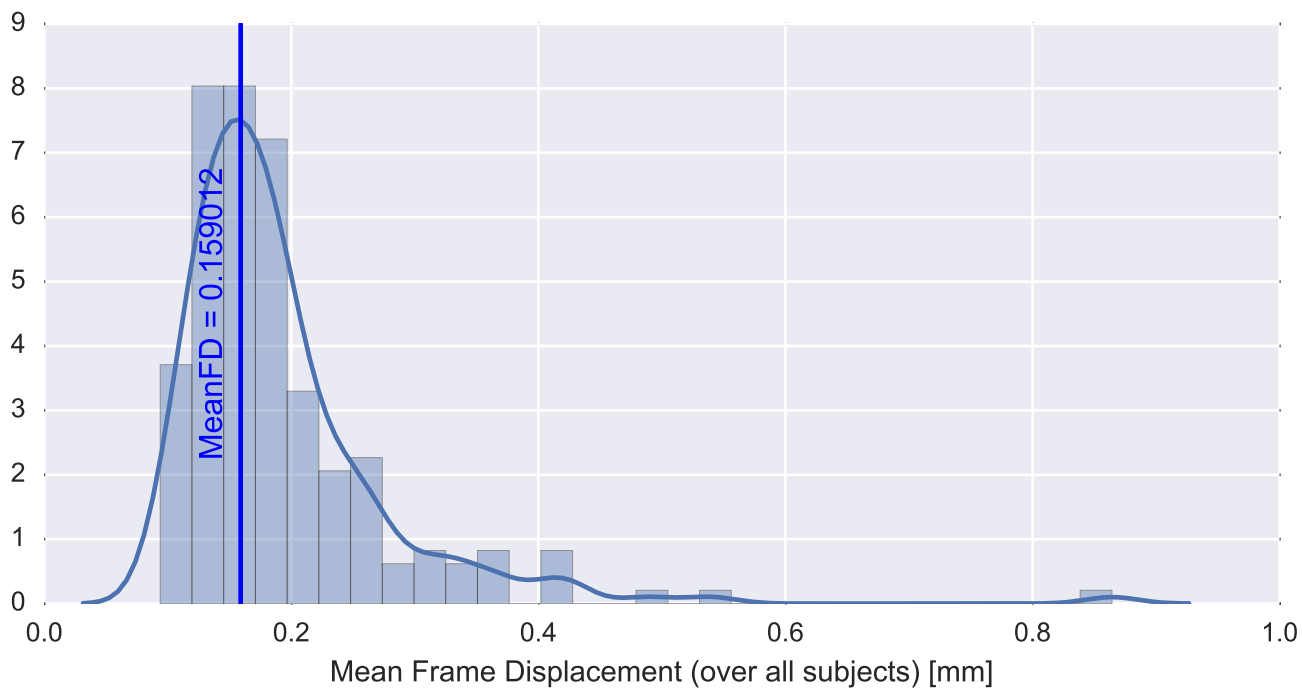

Mean EPI

Brain mask

tSNR

motion

fieldmap correction

coregistration